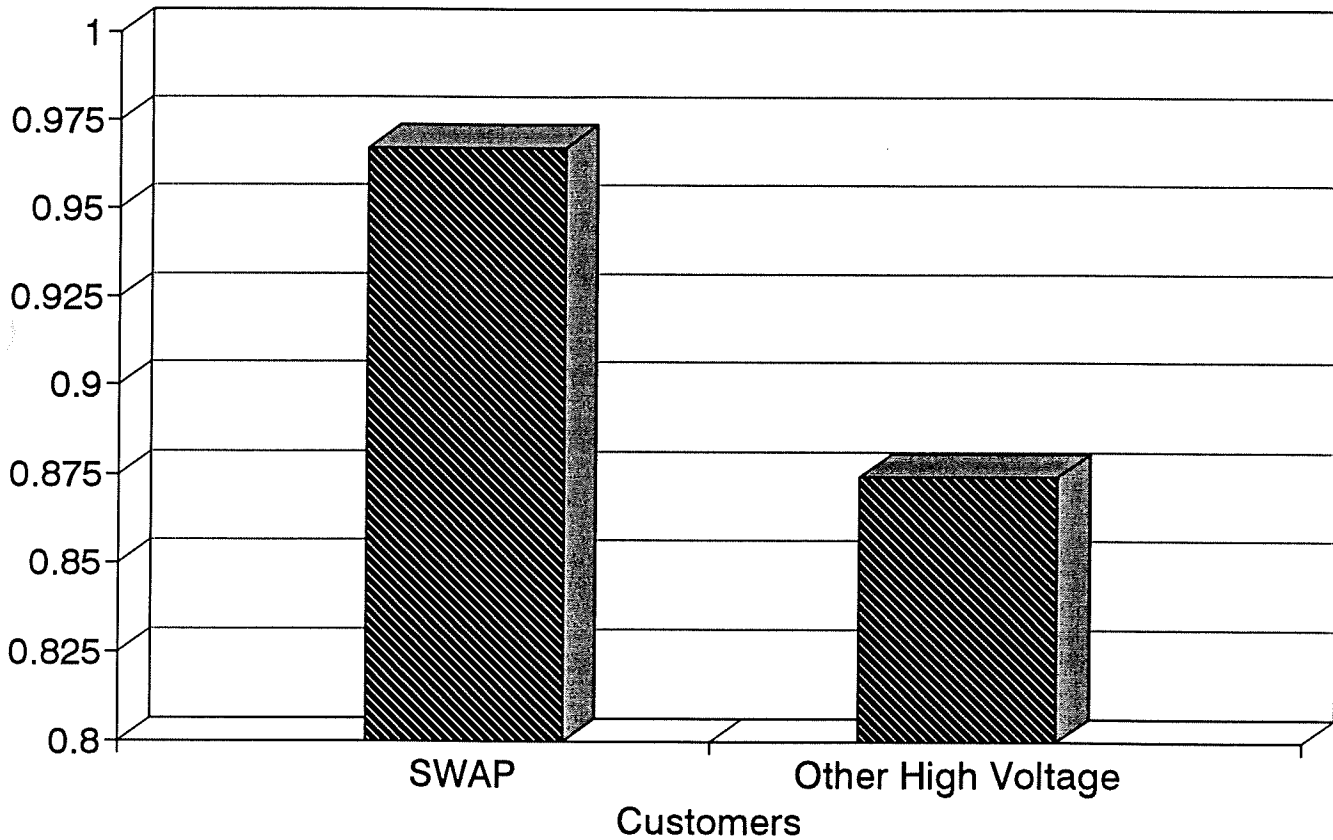

Rate Parity with Cost of Service

SWAP and Other High Voltage Service

SPRINGFIELD UTILITIES AND TRANSPORTATION COMMISSION
UE-920433; -920499;
No. -921262 Ex. 63v