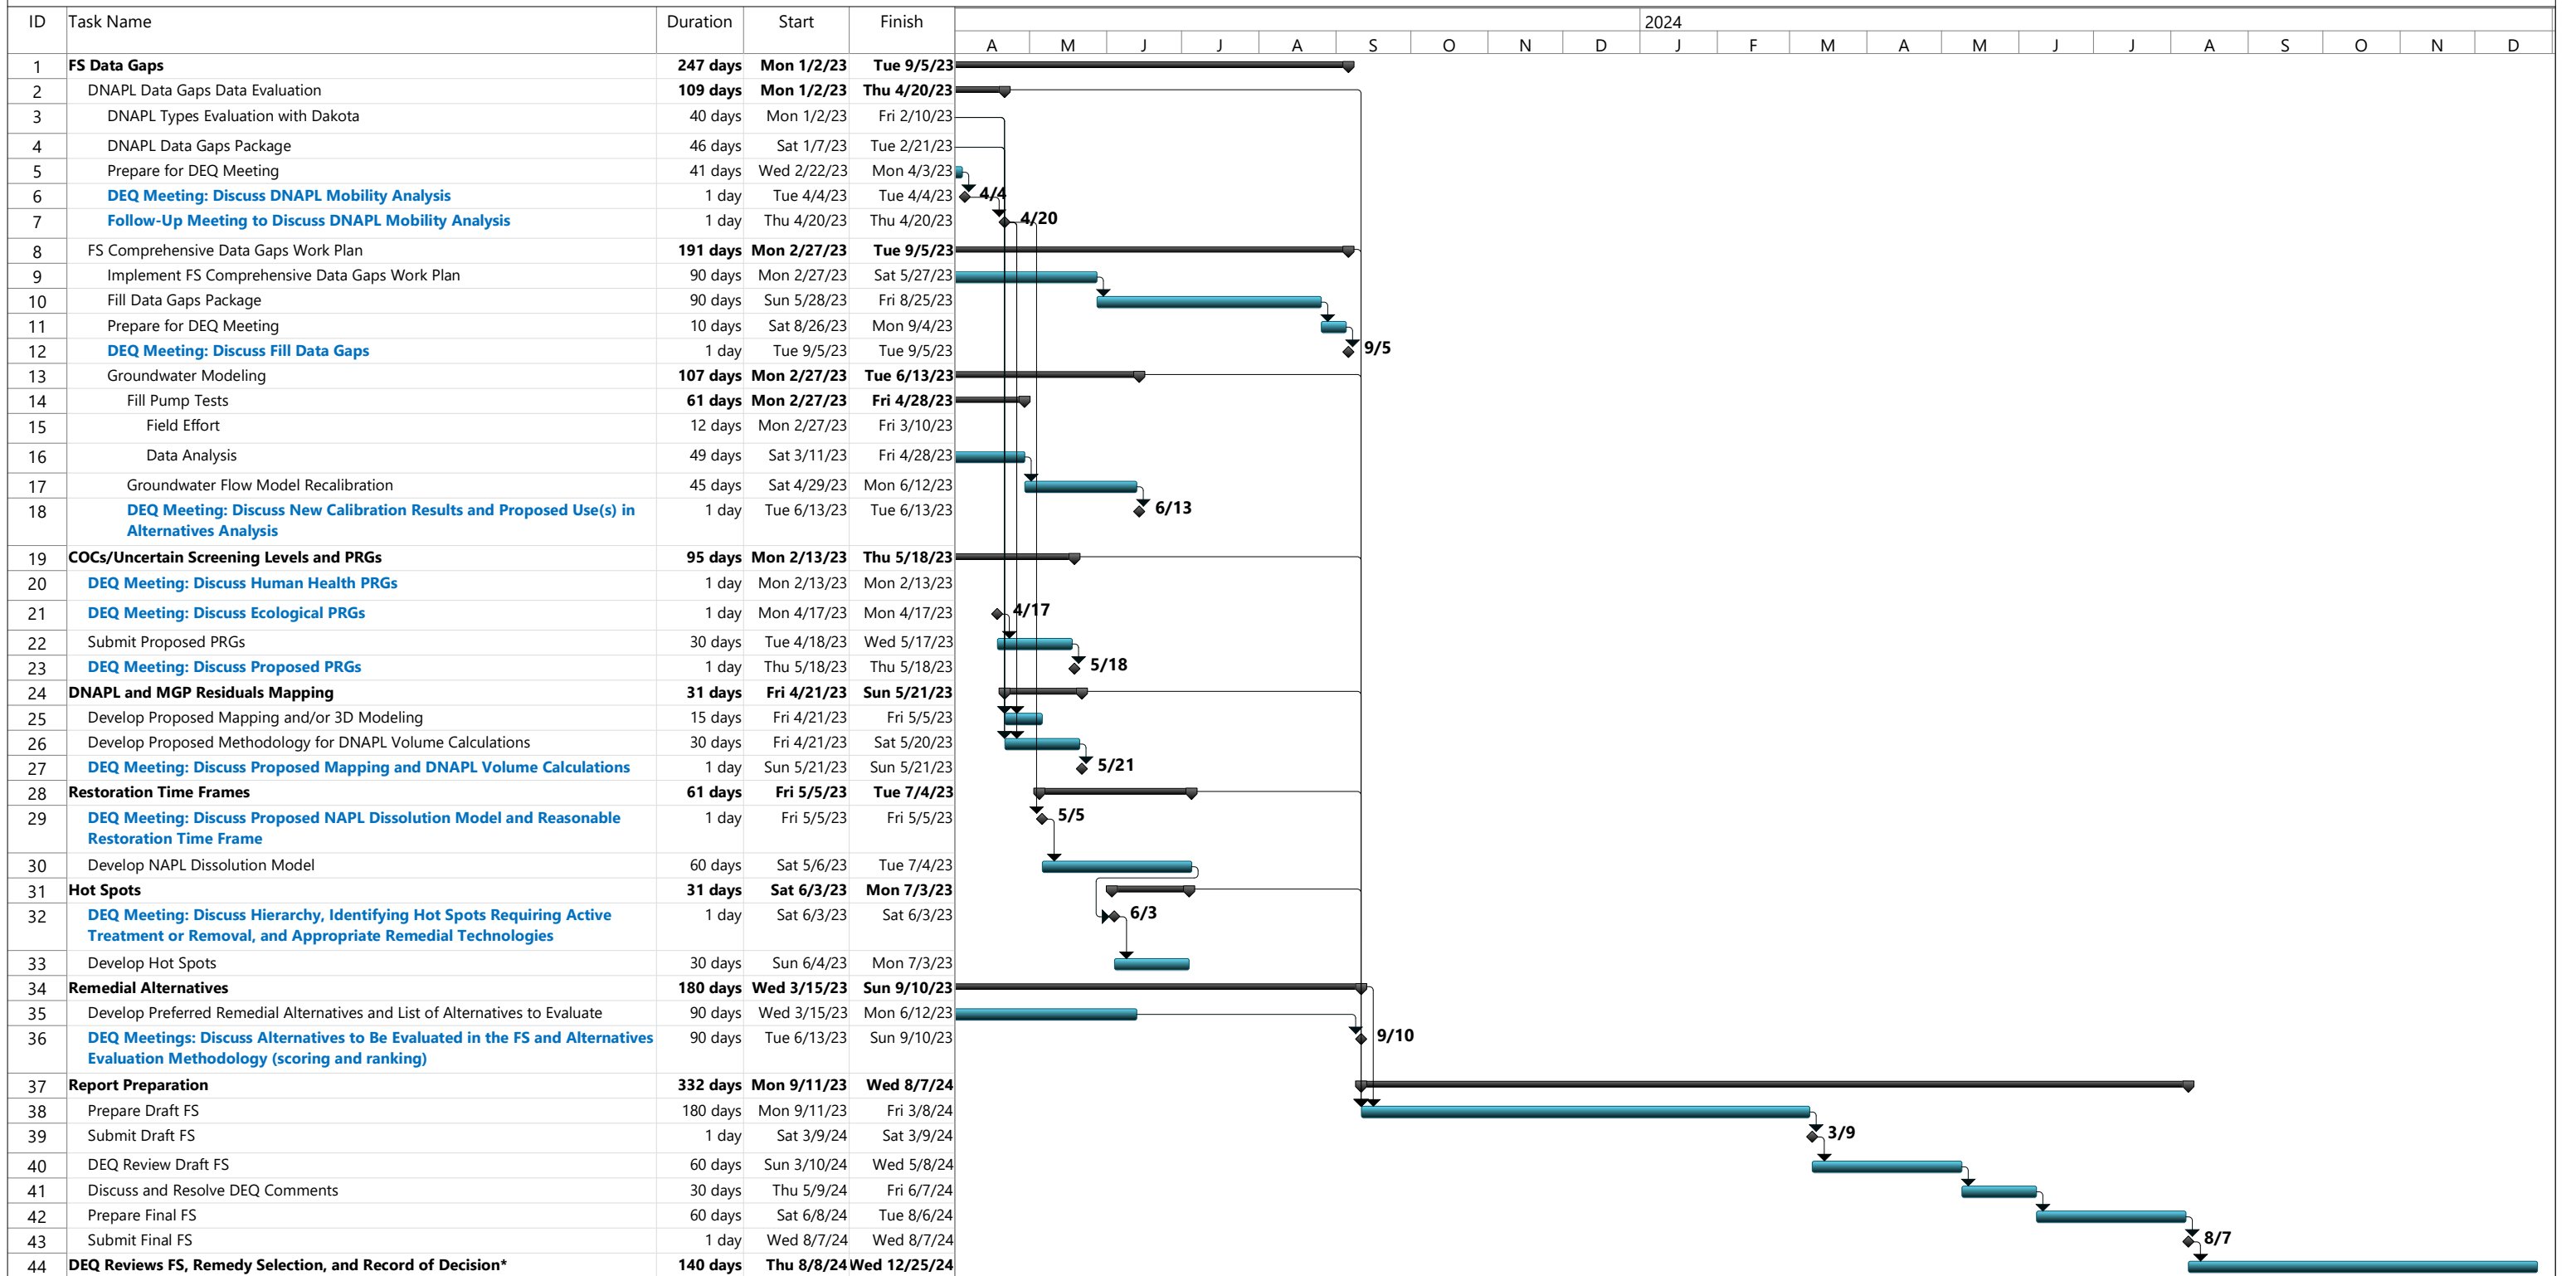

Upland FS Working Schedule
Gasco OU

Summary
Task
Milestone