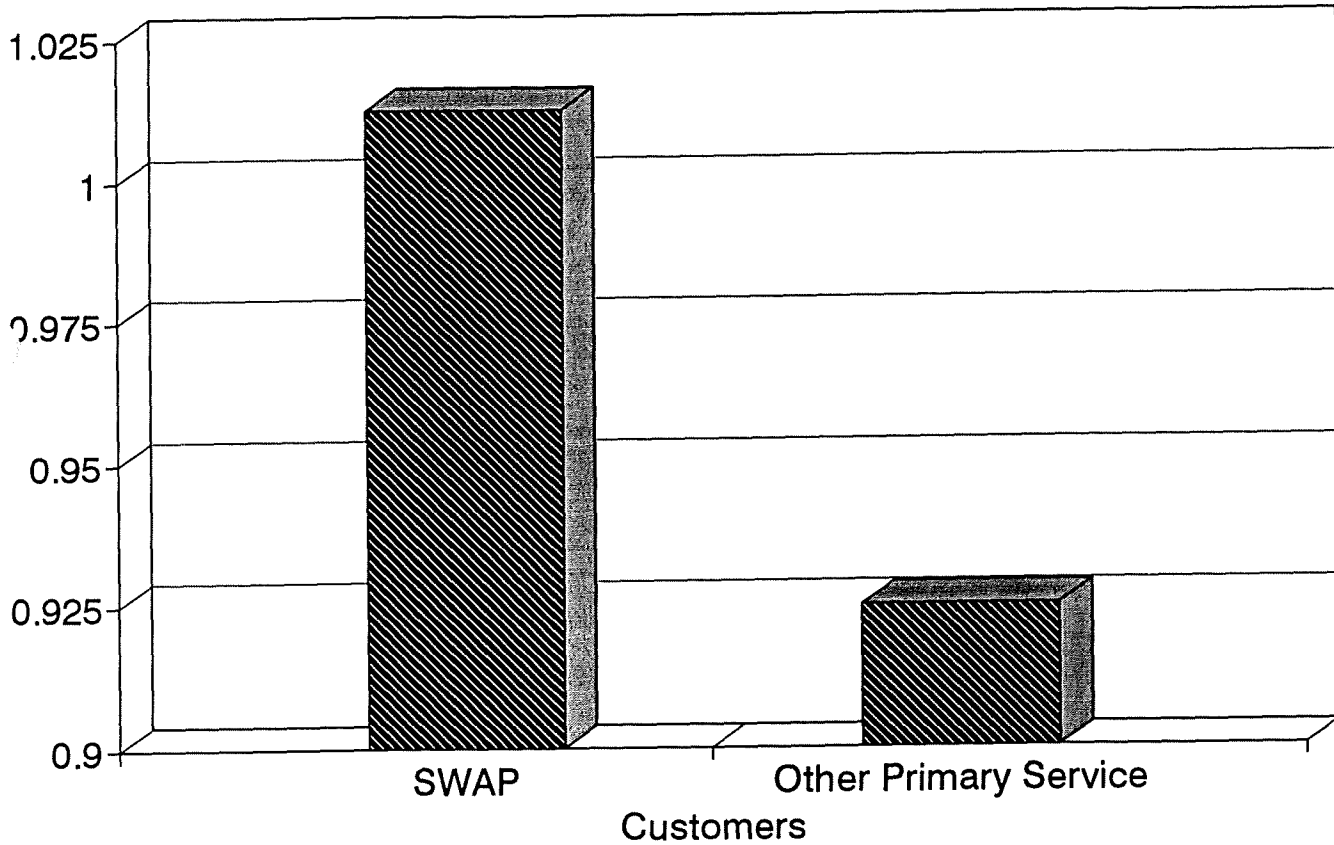

Rate Parity to Cost of Service

SWAP and Other Primary Service

WASHINGTON UTILITIES AND TRANSPORTATION COMMISSION
UE-920433; -920499;
No. -921262 Ex. 62 ✓