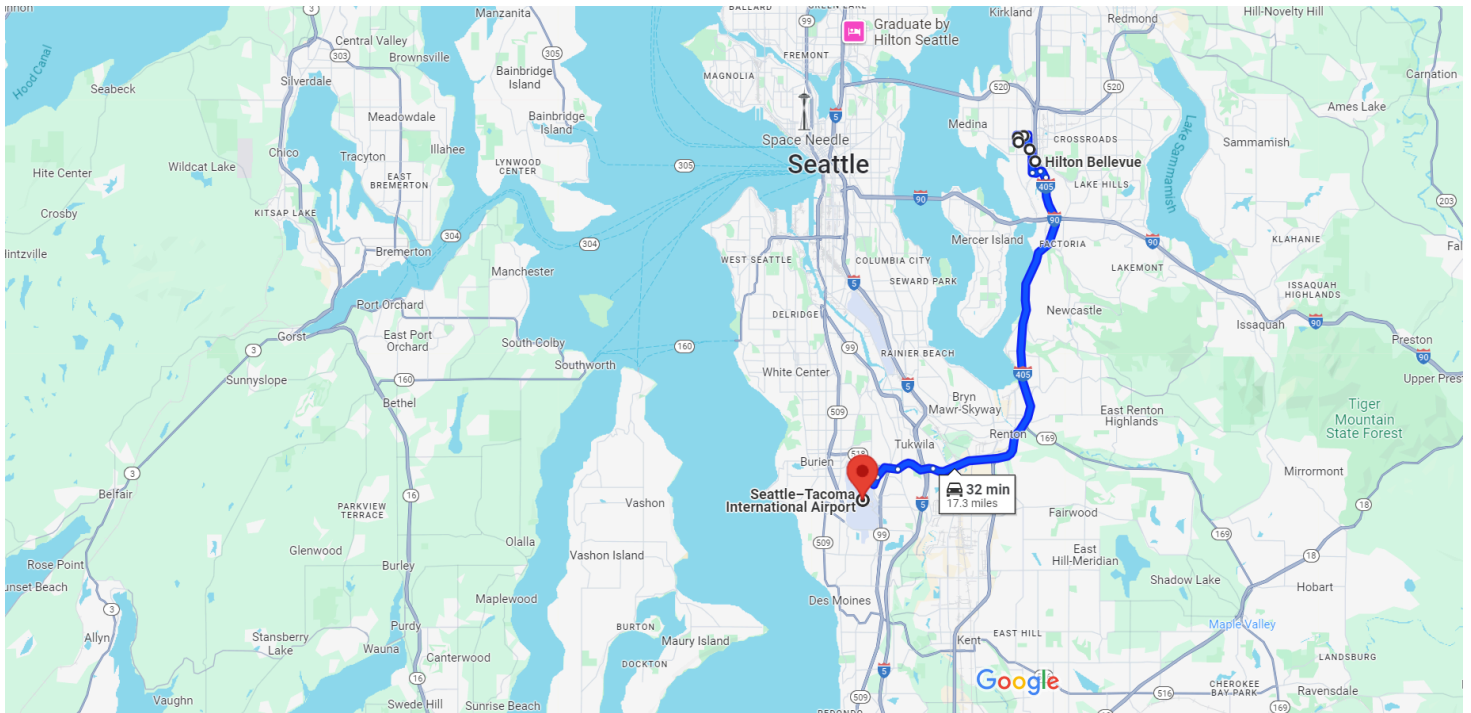

- 1st stop: The Westin Bellevue (600 Bellevue Way NE, Bellevue, WA 98004)
- 2nd stop: Hyatt Regency Bellevue (900 Bellevue Way NE, Bellevue, WA 98004)
- 3rd stop: Hilton Garden Inn Bellevue (10777 NE 10th St, Bellevue, WA 98004)
- 4th stop: Seattle Marriott Bellevue (200 110th Ave NE, Bellevue, WA 98004)
- 5th stop: Hilton Bellevue (300 112th Ave SE, Bellevue, WA 98004)
- Final stop: SeaTac Airport (17801 International Blvd, SeaTac, WA 98158)

Map data ©2024 Google 2 mi

 via Bellevue Way NE 32 min
32 min without traffic 17.3 miles

Explore nearby Seattle-Tacoma Int'l Airport

Restaurants Hotels Gas stations Parking Lots More

Seattle-Tacoma International Airport to The Westin Bellevue, 600 Bellevue Way NE, Bellevue, WA 98004

- 1st stop: SeaTac Airport (17801 International Blvd, SeaTac, WA 98158)
- 2nd stop: Hilton Bellevue (300 112th Ave SE, Bellevue, WA 98004)
- 3rd stop: Seattle Marriott Bellevue (200 110th Ave NE, Bellevue, WA 98004)
- 4th stop: Hilton Garden Inn Bellevue (10777 NE 10th St, Bellevue, WA 98004)
- 5th stop: Hyatt Regency Bellevue (900 Bellevue Way NE, Bellevue, WA 98004)
- Final stop: The Westin Bellevue (600 Bellevue Way NE, Bellevue, WA 98004)

Map data ©2024 Google 2 mi

via I-405 N **36 min**
36 min without traffic 18.8 miles

Explore nearby The Westin Bellevue

Restaurants Hotels Gas stations Parking Lots More