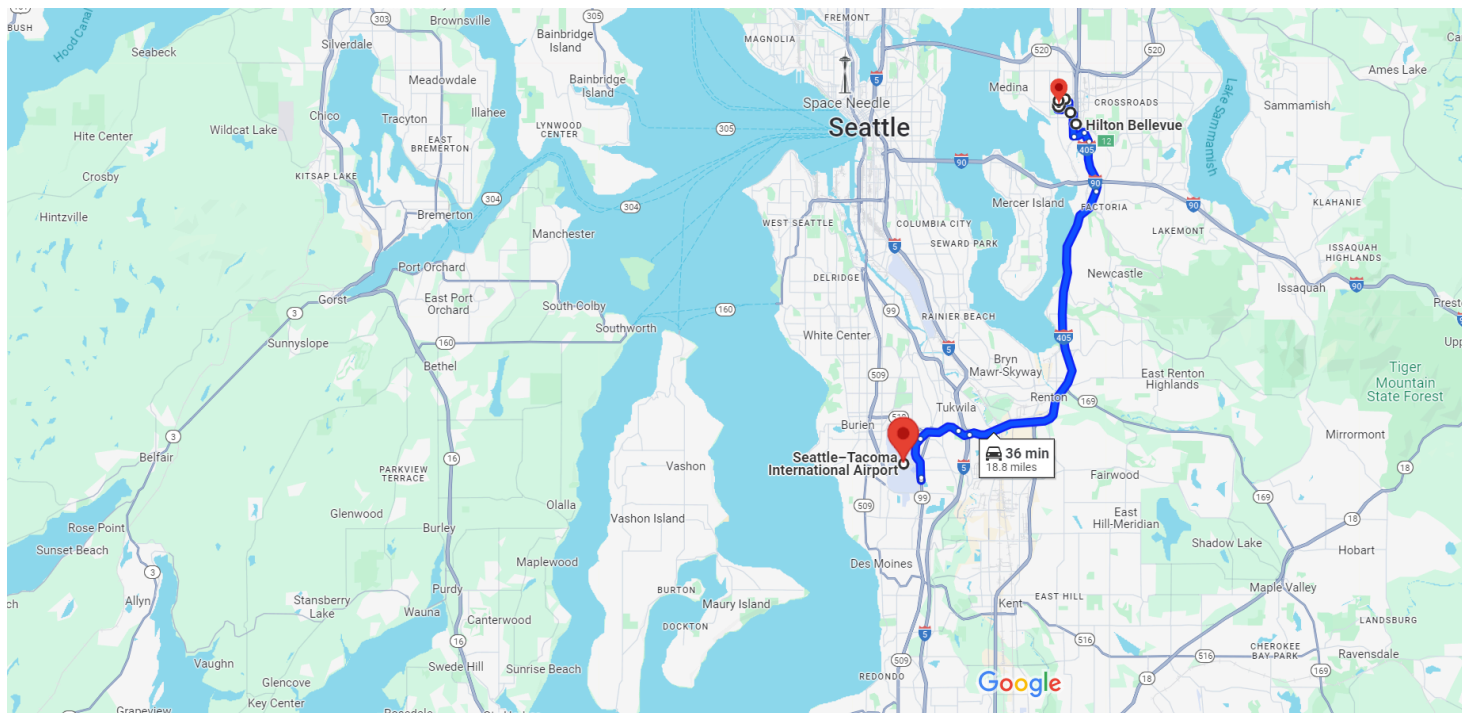

- 1st stop: The Westin Bellevue (600 Bellevue Way NE, Bellevue, WA 98004)
- 2nd stop: Hyatt Regency Bellevue (900 Bellevue Way NE, Bellevue, WA 98004)
- 3rd stop: Hilton Garden Inn Bellevue (10777 NE 10th St, Bellevue, WA 98004)
- 4th stop: Seattle Marriott Bellevue (200 110th Ave NE, Bellevue, WA 98004)
- 5th stop: Hilton Bellevue (300 112th Ave SE, Bellevue, WA 98004)
- Final stop: SeaTac Airport (17801 International Blvd, SeaTac, WA 98158)

Map data ©2024 Google 2 mi

 via Bellevue Way NE 32 min
32 min without traffic 17.3 miles

Explore nearby Seattle-Tacoma Int'l Airport

Restaurants Hotels Gas stations Parking Lots More

Seattle-Tacoma International Airport to The Westin Bellevue, 600 Bellevue Way NE, Bellevue, WA 98004

- 1st stop: SeaTac Airport (17801 International Blvd, SeaTac, WA 98158)
- 2nd stop: Hilton Bellevue (300 112th Ave SE, Bellevue, WA 98004)
- 3rd stop: Seattle Marriott Bellevue (200 110th Ave NE, Bellevue, WA 98004)
- 4th stop: Hilton Garden Inn Bellevue (10777 NE 10th St, Bellevue, WA 98004)
- 5th stop: Hyatt Regency Bellevue (900 Bellevue Way NE, Bellevue, WA 98004)
- Final stop: The Westin Bellevue (600 Bellevue Way NE, Bellevue, WA 98004)

Map data ©2024 Google 2 mi

via I-405 N **36 min**
36 min without traffic 18.8 miles

Explore nearby The Westin Bellevue

Restaurants Hotels Gas stations Parking Lots More