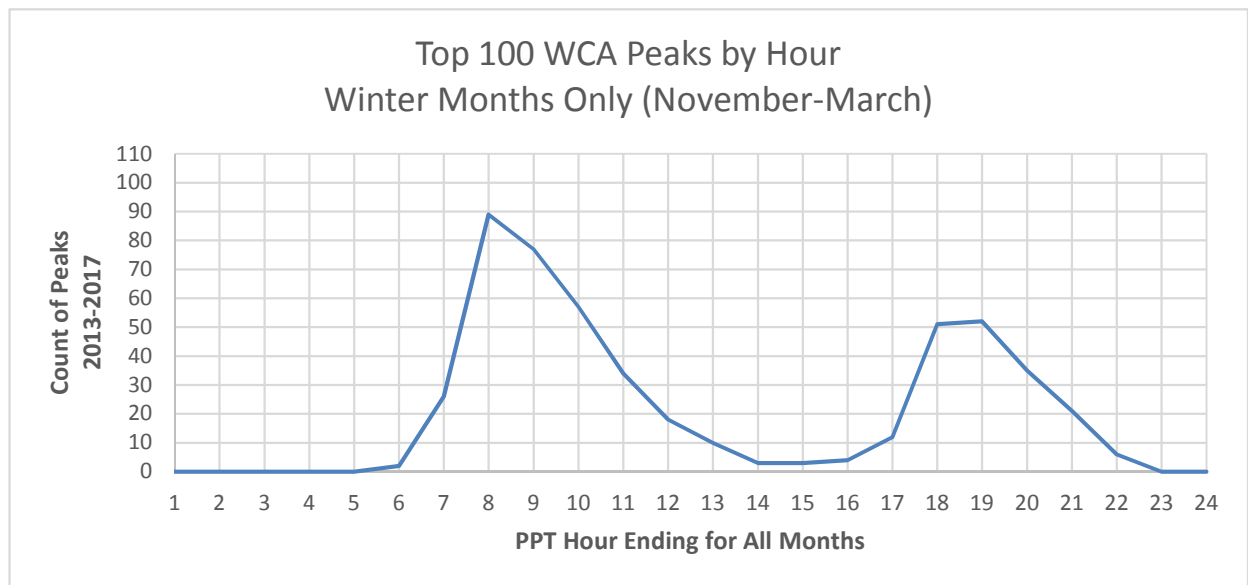

Attachment F

On-Peak Time of Use Justification

Count of Top 100 Winter Hours by Hour

Time	AM/PM	Hour	Total	2017	2016	2015	2014	2013
12-1	AM	1	0	0	0	0	0	0
1-2	AM	2	0	0	0	0	0	0
2-3	AM	3	0	0	0	0	0	0
3-4	AM	4	0	0	0	0	0	0
4-5	AM	5	0	0	0	0	0	0
5-6	AM	6	2	1	0	0	0	1
6-7	AM	7	26	6	5	2	7	6
7-8	AM	8	89	14	13	25	20	17
8-9	AM	9	77	15	13	19	14	16
9-10	AM	10	57	11	13	12	10	11
10-11	AM	11	34	9	9	4	5	7
11-12	AM	12	18	4	4	2	4	4
12-1	PM	13	10	2	3	1	1	3
1-2	PM	14	3	0	1	1	1	0
2-3	PM	15	3	0	1	1	1	0
3-4	PM	16	4	0	1	1	2	0
4-5	PM	17	12	2	4	1	2	3
5-6	PM	18	51	10	10	13	10	8
6-7	PM	19	52	11	10	11	11	9
7-8	PM	20	35	8	8	5	6	8
8-9	PM	21	21	5	5	2	4	5
9-10	PM	22	6	2	0	0	2	2
10-11	PM	23	0	0	0	0	0	0
11-12	PM	24	0	0	0	0	0	0

92.0%

Count of Top 100 Summer Hours by Hour

Time	AM/PM	Hour	Total	2017	2016	2015	2014	2013
12-1	AM	1	0	0	0	0	0	0
1-2	AM	2	0	0	0	0	0	0
2-3	AM	3	0	0	0	0	0	0
3-4	AM	4	0	0	0	0	0	0
4-5	AM	5	0	0	0	0	0	0
5-6	AM	6	0	0	0	0	0	0
6-7	AM	7	0	0	0	0	0	0
7-8	AM	8	0	0	0	0	0	0
8-9	AM	9	0	0	0	0	0	0
9-10	AM	10	0	0	0	0	0	0
10-11	AM	11	0	0	0	0	0	0
11-12	AM	12	1	0	0	0	0	1
12-1	PM	13	11	3	1	2	1	4
1-2	PM	14	36	7	5	9	7	8
2-3	PM	15	60	11	10	12	16	11
3-4	PM	16	82	16	17	16	18	15
4-5	PM	17	95	18	21	18	19	19
5-6	PM	18	97	20	21	18	19	19
6-7	PM	19	74	15	17	14	14	14
7-8	PM	20	33	7	6	8	6	6
8-9	PM	21	11	3	2	3	0	3
9-10	PM	22	0	0	0	0	0	0
10-11	PM	23	0	0	0	0	0	0
11-12	PM	24	0	0	0	0	0	0

95.4%

Top 100 WCA Peaks by Hour
Summer Months Only (April-October)