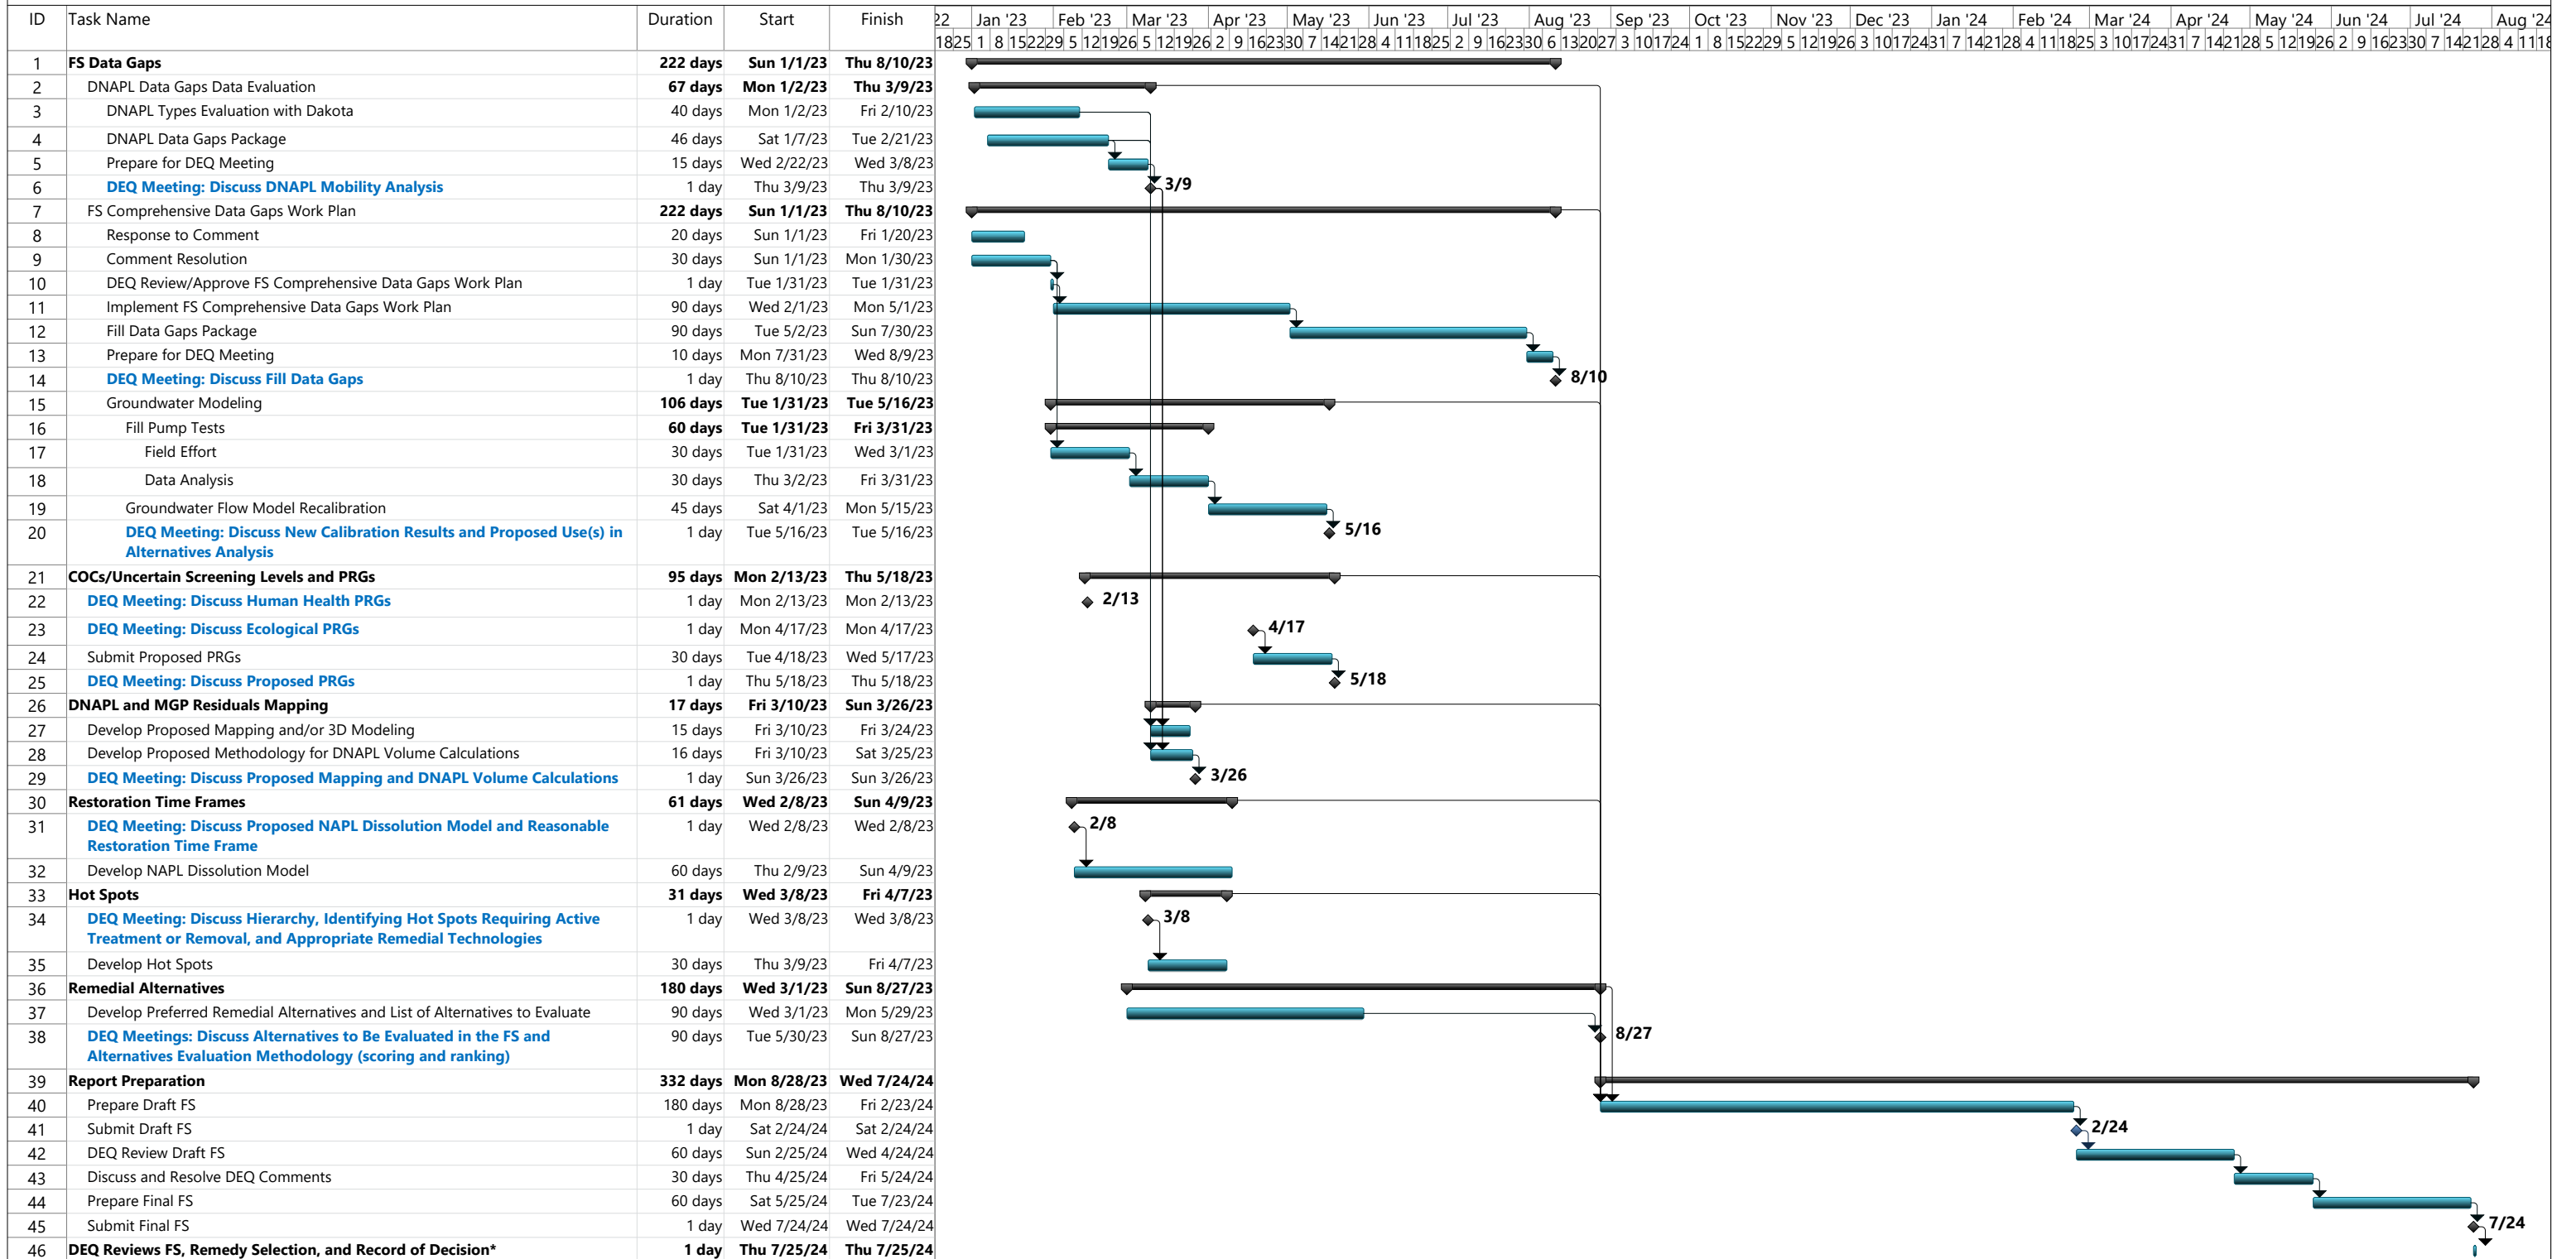

**Upland FS Working Schedule  
Gasco OU**

Summary Task Milestone