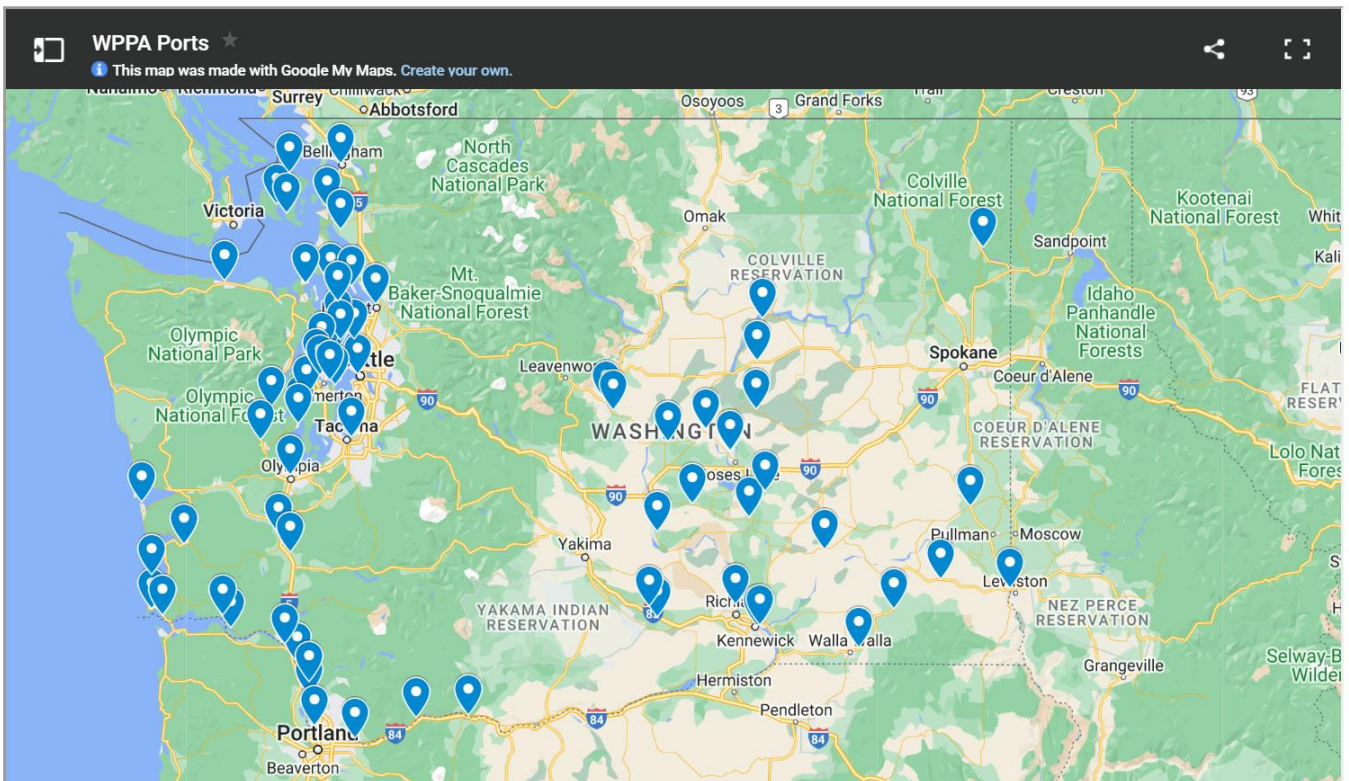

Find your port

There are 75 ports in the state, located in 33 of the 39 counties.

Notice something? Not all ports are located on waterways -- and they don't need to be!

Many airports and railways are port districts.

The primary purpose of a port district in Washington is economic development -- port districts can build and operate airports, marine terminals, marinas, railroads, and industrial parks, and in some cases, promote tourism.

You can find out more about the port districts in Washington, including contact information, by clicking on a port district's photo below.

EXH PJG-15

Port of Allyn

Port of Anacortes

Port of Bellingham

Port of Benton

Port of Moses Lake

Port of Olympia

Port of Orcas

Port of Othello

Port of Pasco

Port of Pend Oreille

Port of Peninsula

Port of Port Angeles