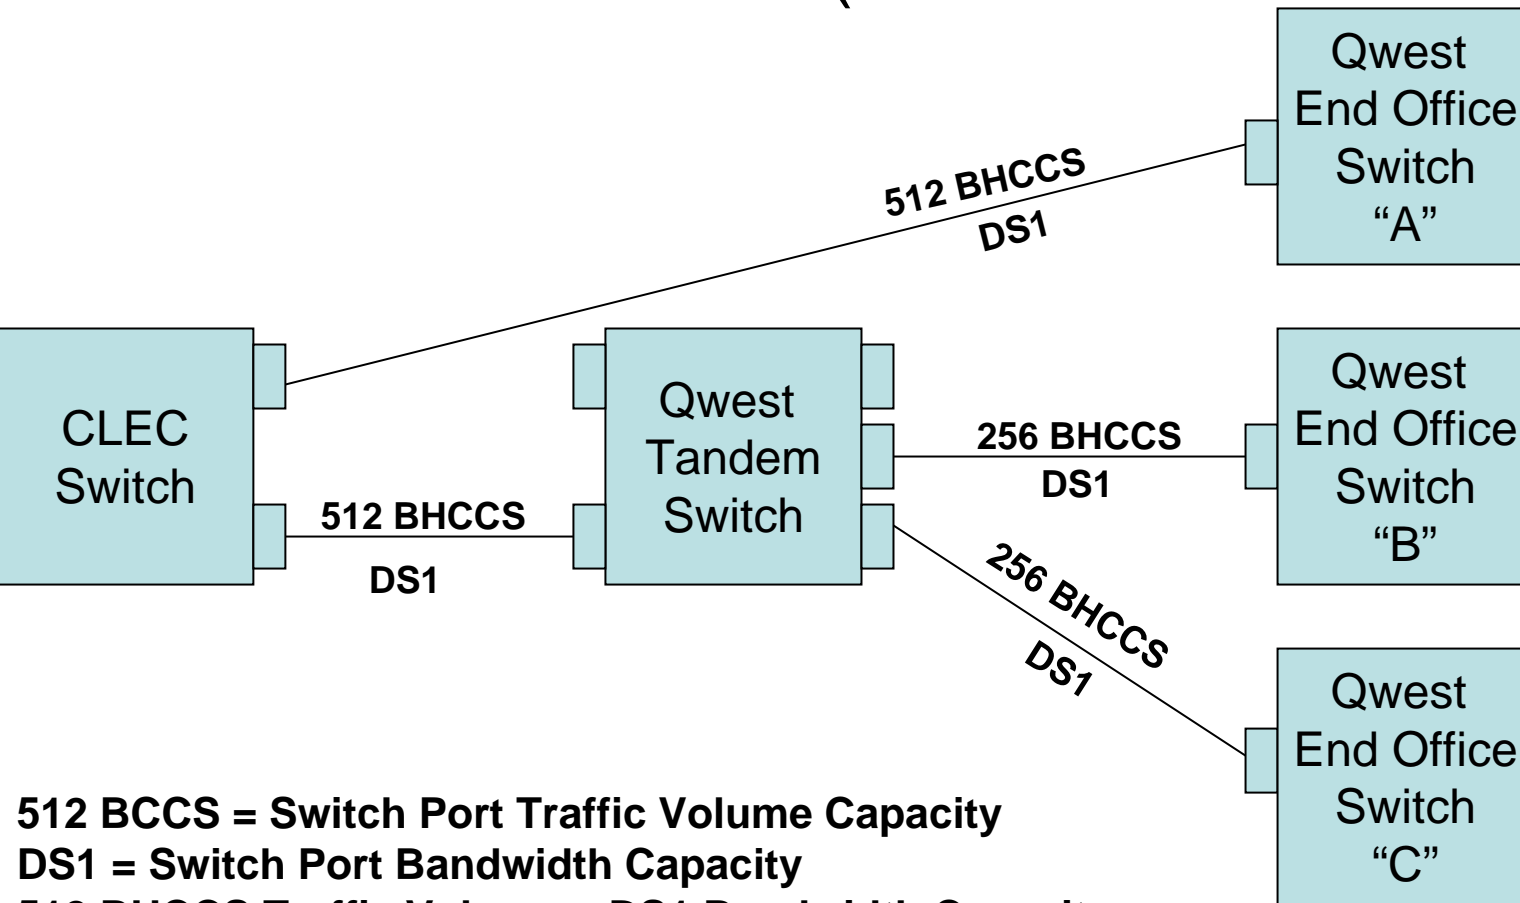

# SPOP Traffic Volume Spread Across All End Offices Is Less Than The Capacity Of A Single Switch Port

**512 BHCCS = Switch Port Traffic Volume Capacity**  
**DS1 = Switch Port Bandwidth Capacity**  
**512 BHCCS Traffic Volume = DS1 Bandwidth Capacity**

# SPOP Traffic Volume To End Office "A" Is At Or Exceeds The Capacity Of A Single Switch Port (512 BHCCS Rule)

**512 BHCCS = Switch Port Traffic Volume Capacity**  
**DS1 = Switch Port Bandwidth Capacity**  
**512 BHCCS Traffic Volume = DS1 Bandwidth Capacity**