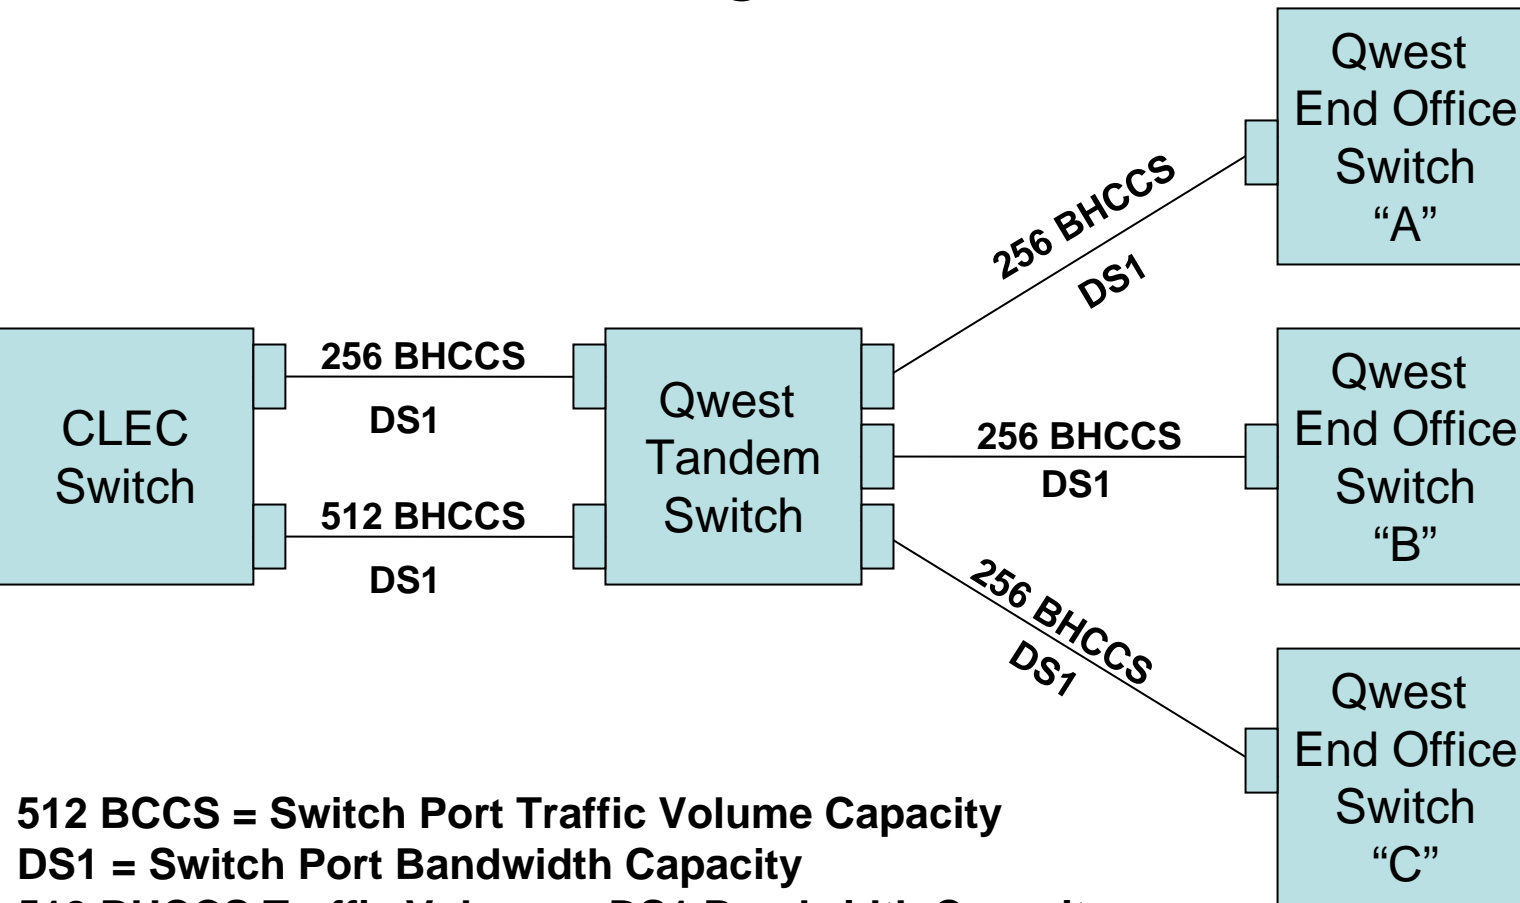

# SPOP Traffic Volume Spread Across All End Offices Is Less Than The Capacity Of A Single Switch Port

**512 BHCCS = Switch Port Traffic Volume Capacity**  
**DS1 = Switch Port Bandwidth Capacity**  
**512 BHCCS Traffic Volume = DS1 Bandwidth Capacity**

# SPOP Traffic Volume To End Office "A" Is At Or Exceeds The Capacity Of A Single Switch Port (512 BHCCS Rule)

**512 BHCCS = Switch Port Traffic Volume Capacity**  
**DS1 = Switch Port Bandwidth Capacity**  
**512 BHCCS Traffic Volume = DS1 Bandwidth Capacity**