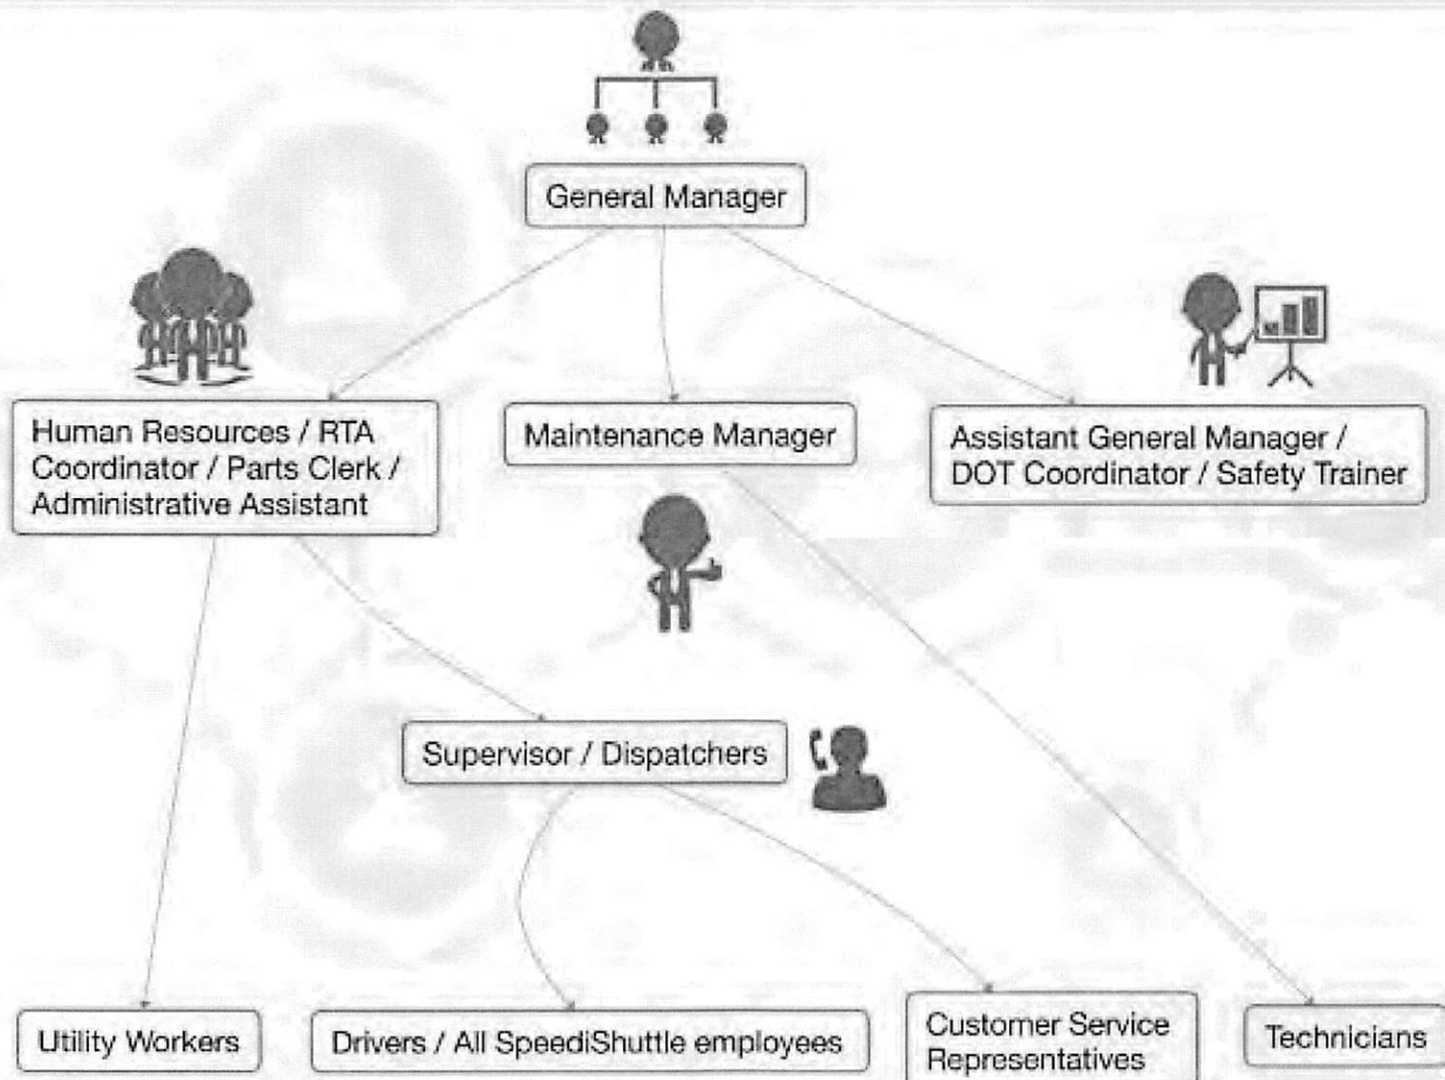

SEATTLE

**CUSTOMER SERVICE REPRESENTATIVES**

# SPEEDISHUTTLE TEAM

**PROPOSED KING COUNTY OPERATIONS**

# Mission

what we do daily

Always dedicated to providing top-quality transportation service and support to our customers. We want to always build a better experience, a stronger, more reliable infrastructure. Building our reputation, our brand and building satisfaction.