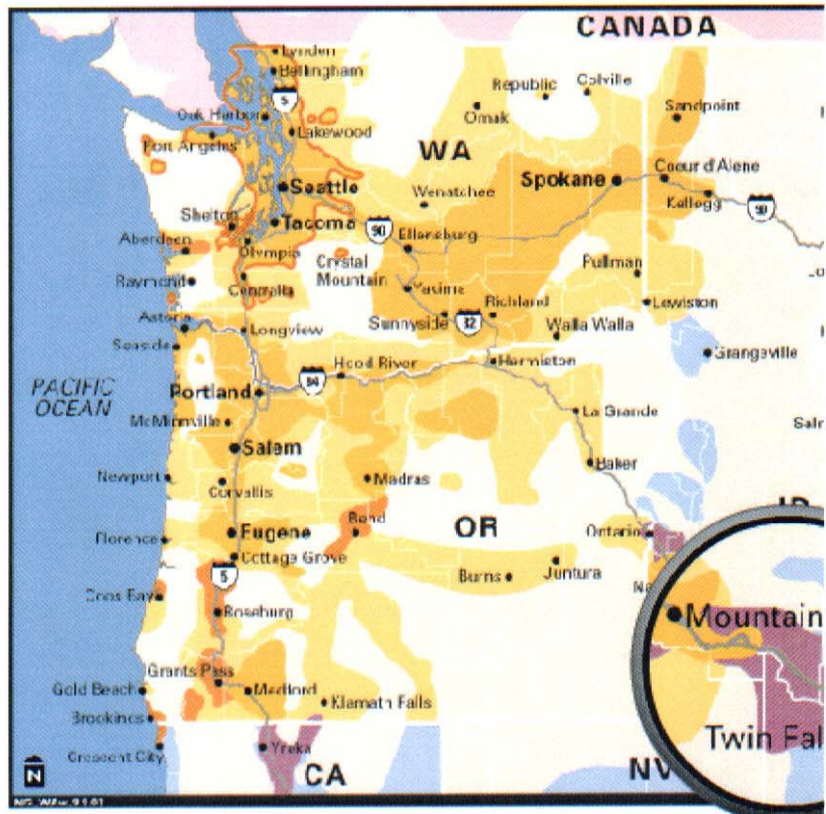

Coverage Maps Next Generation Local Plan

- › Digital(TDMA) Local Plan
- ✓ Next Generation Local Plan
- › Digital(TDMA) National Plan
- › Next Generation National Plan
- › Digital(TDMA) One Rate Plan
- › Digital(GSM/GPRS) One Rate Plan
- › Shared Plan
- › Family Local Plan
- › Family National Plan
- › GoPhone Plan

Click and drag the magnifying glass to see a specific area

Service Area

Voice usage in this area will be applied to any included minutes in your plan. Where available, data usage in this area will be applied to any megabytes in your plan. All next Generation features will be available.

Roaming Area

Voice usage in this area will be applied to any included minutes in your plan. Where available, data usage in this area will be applied to any megabytes in your plan. All next Generation features will be available.

Customers with multi-band phones receive these additional expanded calling areas:

Expanded Service Area

Voice usage in this area will be applied to any included minutes in your plan where compatible service is available. Data not available in this area. Other features may be available.

Additional Roaming Area

Voice and data usage in this area will be billed according to the roaming rate listed for your plan. Data as well as Next Generation and other features may be available.

Canada Roaming Area

Voice and data usage in this area will be billed according to the roaming rates listed for your plan. Next Generation and other features may be available. For customers with the North America Package, this area will be considered part of your Next Generation Service Area.

Expanded Roaming Area

Voice usage in this area will be billed according to the roaming rate listed for your plan where compatible service is available. Data not available in this area. Other features may be available.

Mobil Serv

Service Avail

This map is a general representation of wireless coverage and the areas shown are approximate. Actual coverage depends on availability and capacity, system repairs and modifications, customer equipment, terrain, signal strength, weather and This map is not representative of where service can be purchased. Long-distance charges may apply. Roaming rate may apply if a non-AT&T Wireless network is used to place or receive the call regardless of location.