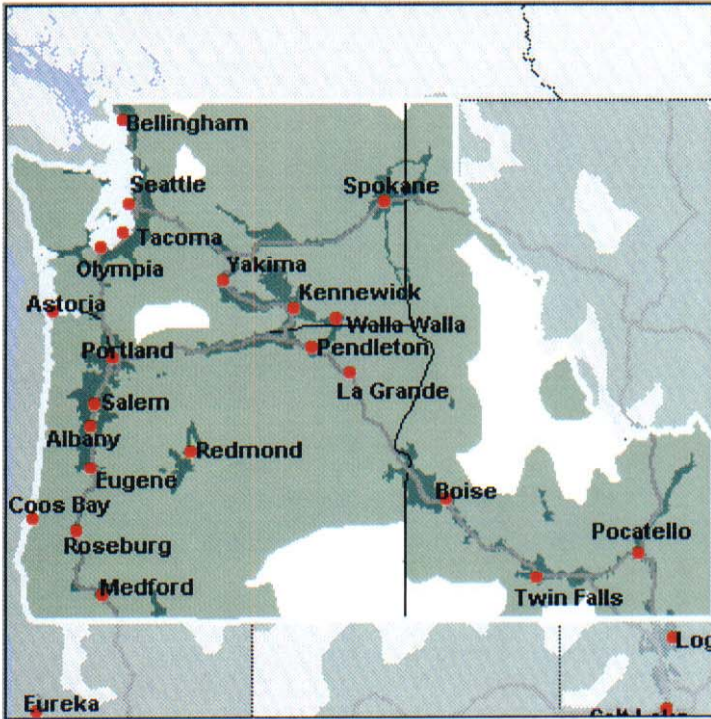

Your extended calling area covers the states of Washington, Oregon, and Idaho.

-  Extended Calling Area
-  Off-Network Service Roaming
-  Sprint Nationwide PCS Network
-  Additional PCS Service

Extended Calling Area — The area in which you can make calls and get nationwide long distance and unlimited Night & Weekend Minutes on a PCS Free & Clear Area-wide Plan.