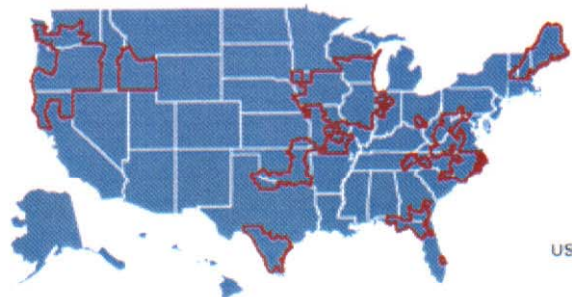

Cities in this coverage area

- Clark Fork, ID
- Coeur d'Alene, ID
- Coolin, ID
- Hayden, ID

[Find Local Sales Locations](#)

Find rate plans in your area:

ZIP Code:

[Check Coverage In Another Area](#)

Northwest Region Calling Plans MidSouth

Local Plans/ Regional Plans

- Local Calling Area (package minutes apply)
- Expanded Local Calling Area (expanded local rate applies)
- Regional Calling Area (package minutes apply)

SpanAmerica Plans

- SpanAmerica National Coverage
- U.S. Cellular Licensed Markets

Your extended calling area covers the states of Washington, Oregon, and Idaho.

-  Extended Calling Area
-  Off-Network Service Roaming
-  Sprint Nationwide PCS Network
-  Additional PCS Service

Extended Calling Area — The area in which you can make calls and get nationwide long distance and unlimited Night & Weekend Minutes on a PCS Free & Clear Area-wide Plan.