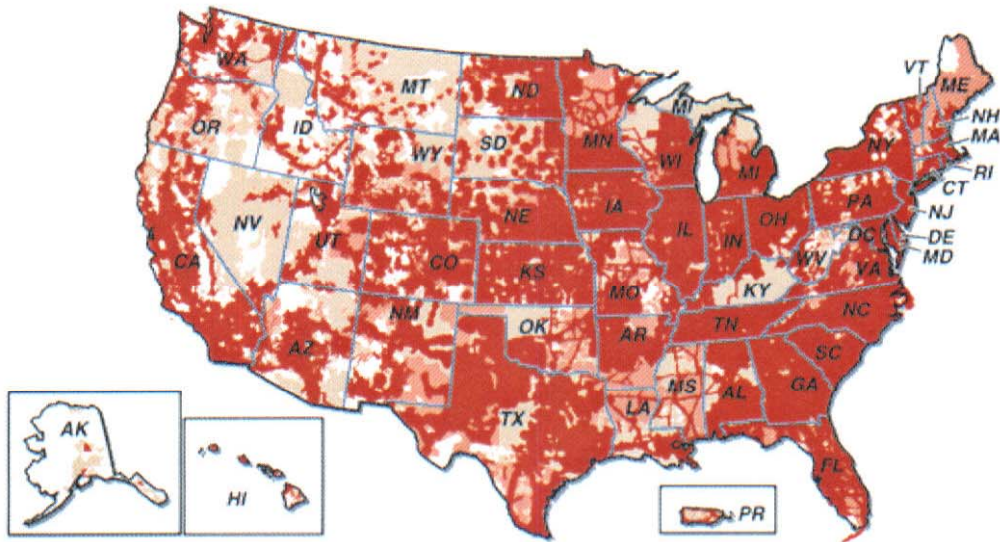

Your extended calling area covers the states of Washington, Oregon, and Idaho.

-  Extended Calling Area
-  Off-Network Service Roaming
-  Sprint Nationwide PCS Network
-  Additional PCS Service

Extended Calling Area — The area in which you can make calls and get nationwide long distance and unlimited Night & Weekend Minutes on a PCS Free & Clear Area-wide Plan.

Sprint Nationwide PCS Network — Only Sprint built the largest all-digital, all-PCS nationwide network with advanced multimedia services reaching more than 230 million people for clarity you can see and hear. Now with PCS VisionSM, you get rich color visuals and advanced multimedia services on the enhanced Sprint Nationwide PCS Network for clarity you can see and hear.

Off-Network Service Roaming — Sprint also provides off-network service-known as roaming-on other wireless networks for those occasions when you need to make a call and you're not in a PCS Service Area. While you're roaming, some features may not be available, and you may incur additional per-minute charges.

[Close Window](#)

-  America's Choice® All-Digital Home Airtime Rate and Coverage Area
-  America's Choice® Home Airtime Rate and Coverage Area
-  Roaming Rate and Coverage Area
-  No Coverage Area

LOCAL COVERAGE MAP