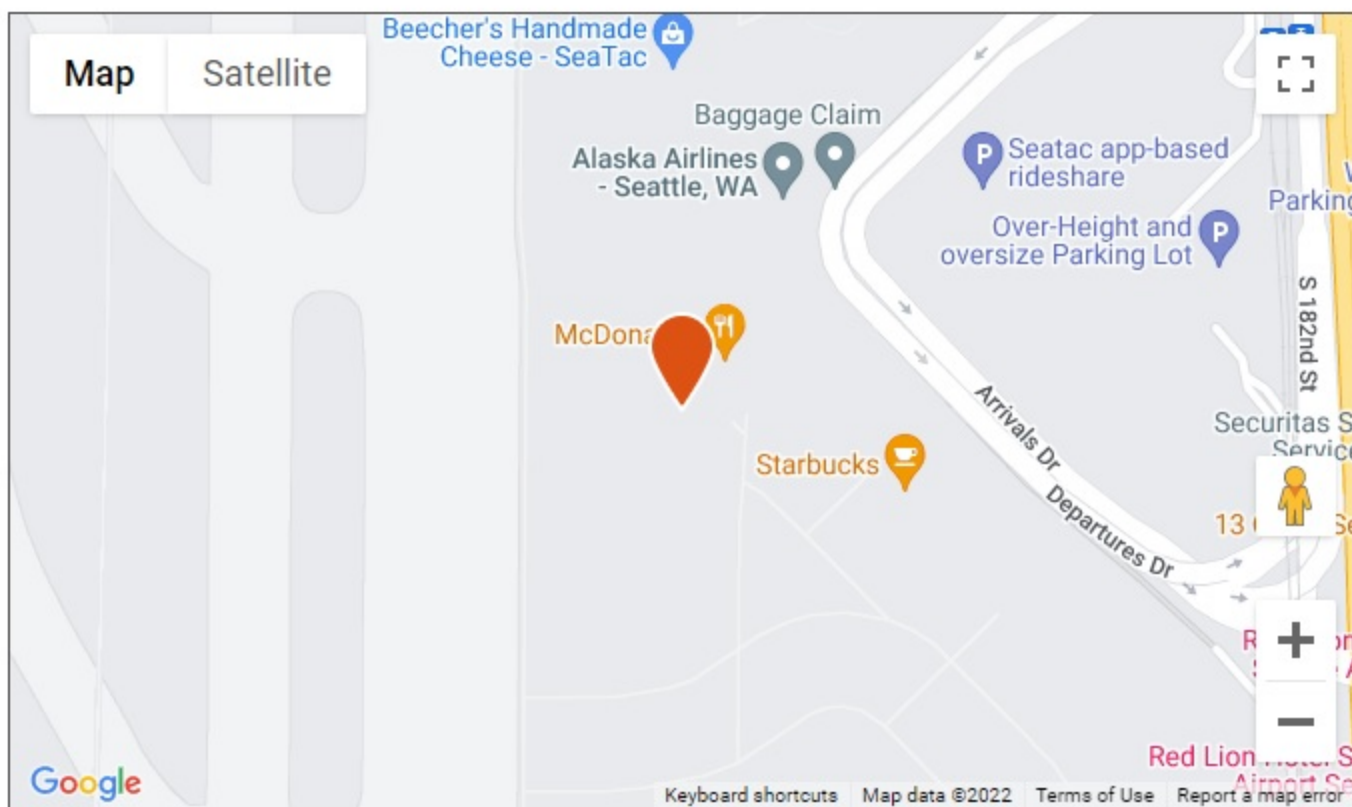

General

Open For Business: ✓

What's Nearby

- Stay: Hotel/Motel/Inn, Bed and Breakfast, Extended Stay & Rentals, RVs and Campgrounds

- Blog: Partners, Benefits, Regional Expert Program, Resources, Extranet, Events, Join Us

- Explore: Regional Overview, Maps, Getting To & Around, Cruise Travelers, Visitor Center, Itineraries, Trip Builder, FAQ, Seattle Southside TV, Travel Planner, Southside Explorer Blog, Travel Newsletter, Community Resources

- Play: Events, Attractions, Sightseeing, Nature & Adventure, Family Fun, Entertainment, Shopping & Wellness, Spring Break, Autumn Adventures, Winter Holiday

- Eat: Dining Guide, Cuisine Types, Wineries, Breweries
- Sports Planners: Premier Venues, Download Guide

- Deals: Do More Save More, Hotel Packages, Park, Stay and Fly, Pre or Post Cruise
- Event Planners: Venues, Welcome Services, Attendance Marketing Tools, Testimonials, Planner Tips

- About: Who We Are, What We Do

Privacy Policy

Terms of Use

Travel Trade