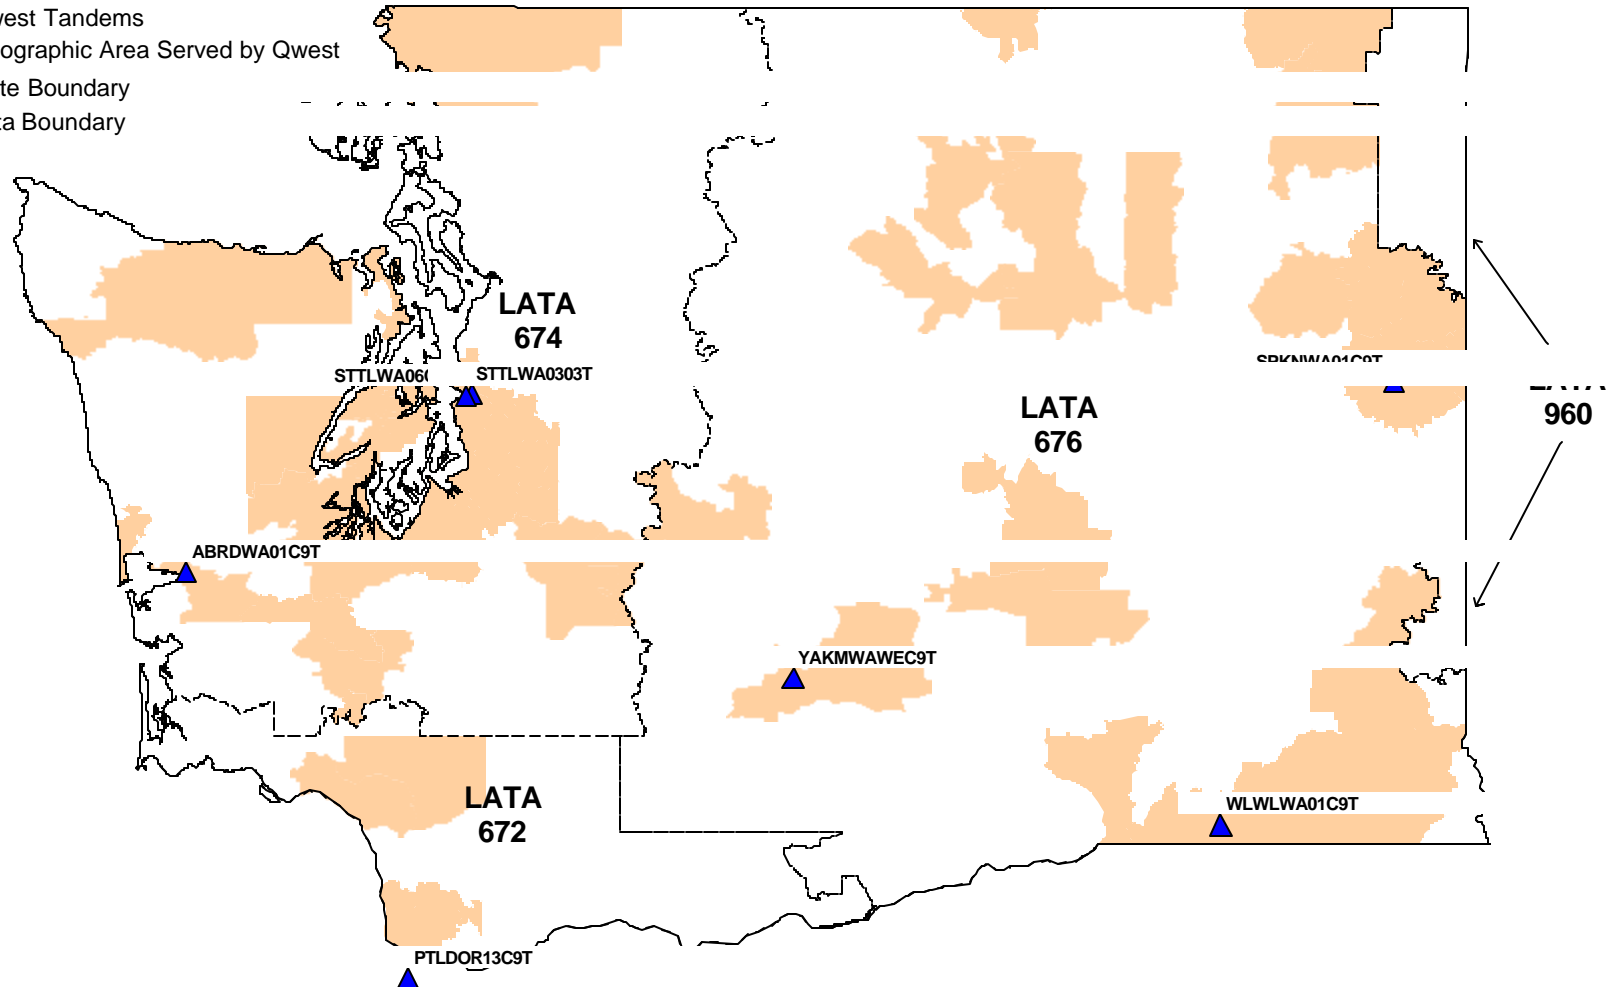

Qwest Tandems Serving Washington

Exhibit DLT-2

- ▲ Qwest Tandems
- Geographic Area Served by Qwest
- State Boundary
- - - Lata Boundary

LATA 672 served by PTLDOR13C9T tandem

Prepared with MapInfo v.7.0
Data Source: LERG August 2003

AT&T Switches Serving Washington

Exhibit DLT-3

LATA 672 served by PTLDOR62DS0 and PTLDOR62DS1 switches

Prepared with MapInfo v.7.0

TCG Switches Serving Washington

Exhibit DLT-4

 TCG Switches

 Geographic Area Served by TCG

 State Boundary

 Lata Boundary

LATA 672 served by PTLDOR62DS2, TGRDORAODS0 and SALMORAEDS0 switches

Prepared with MapInfo v.7.0
Data Source: LERG August 2003

All Maps Snapshot