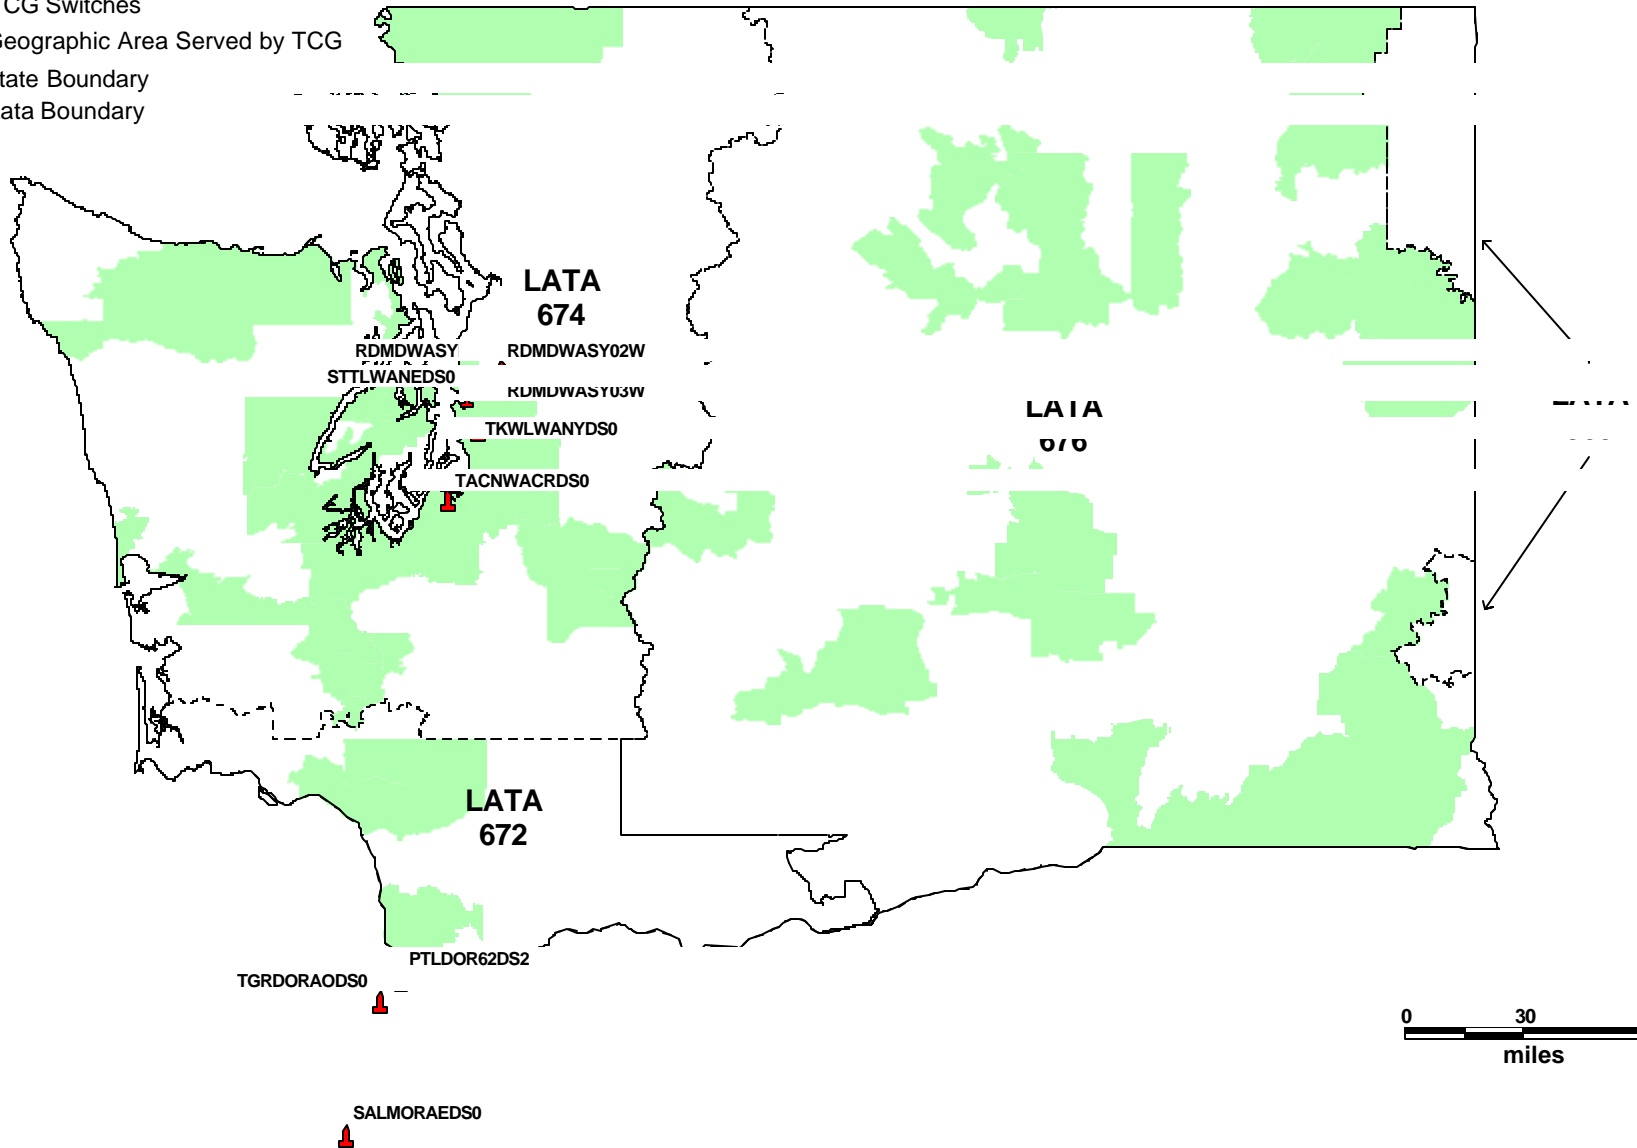

Qwest Tandems Serving Washington

Exhibit DLT-2

- ▲ Qwest Tandems
- Geographic Area Served by Qwest
- State Boundary
- - - Lata Boundary

LATA 672 served by PTLDOR13C9T tandem

Prepared with MapInfo v.7.0
Data Source: LERG August 2003

AT&T Switches Serving Washington

Exhibit DLT-3

LATA 672 served by PTLDOR62DS0 and PTLDOR62DS1 switches

Prepared with MapInfo v.7.0

TCG Switches Serving Washington

Exhibit DLT-4

 TCG Switches

 Geographic Area Served by TCG

 State Boundary

 Lata Boundary

LATA 672 served by PTLDOR62DS2, TGRDORAODS0 and SALMORAEDS0 switches

Prepared with MapInfo v.7.0
Data Source: LERG August 2003

All Maps Snapshot