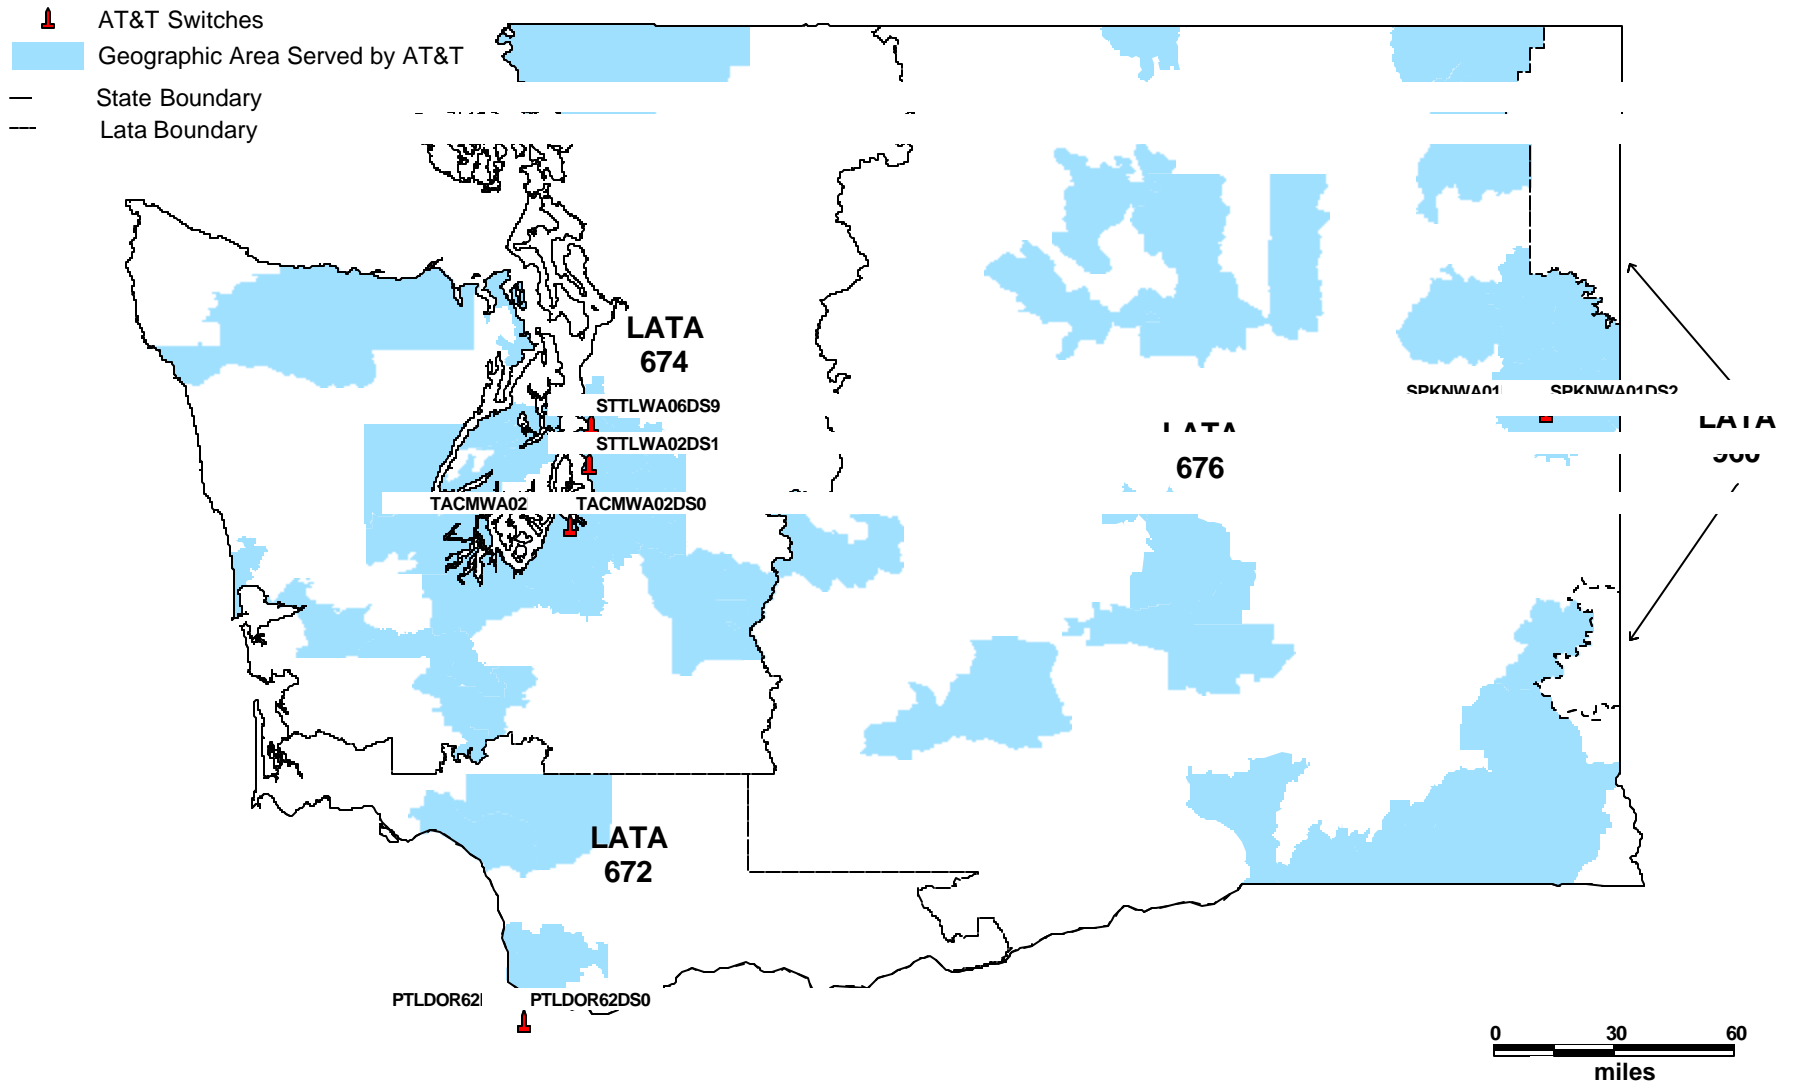

Qwest Tandems Serving Washington

Exhibit DLT-2

- ▲ Qwest Tandems
- Geographic Area Served by Qwest
- State Boundary
- - - Lata Boundary

LATA 672 served by PTLDOR13C9T tandem

Prepared with MapInfo v.7.0
Data Source: LERG August 2003

AT&T Switches Serving Washington

Exhibit DLT-3

LATA 672 served by PTLDOR62DS0 and PTLDOR62DS1 switches

Prepared with MapInfo v.7.0

TCG Switches Serving Washington

Exhibit DLT-4

 TCG Switches

 Geographic Area Served by TCG

 State Boundary

 Lata Boundary

LATA 672 served by PTLDOR62DS2, TGRDORAODS0 and SALMORAEDS0 switches

Prepared with MapInfo v.7.0
Data Source: LERG August 2003

All Maps Snapshot