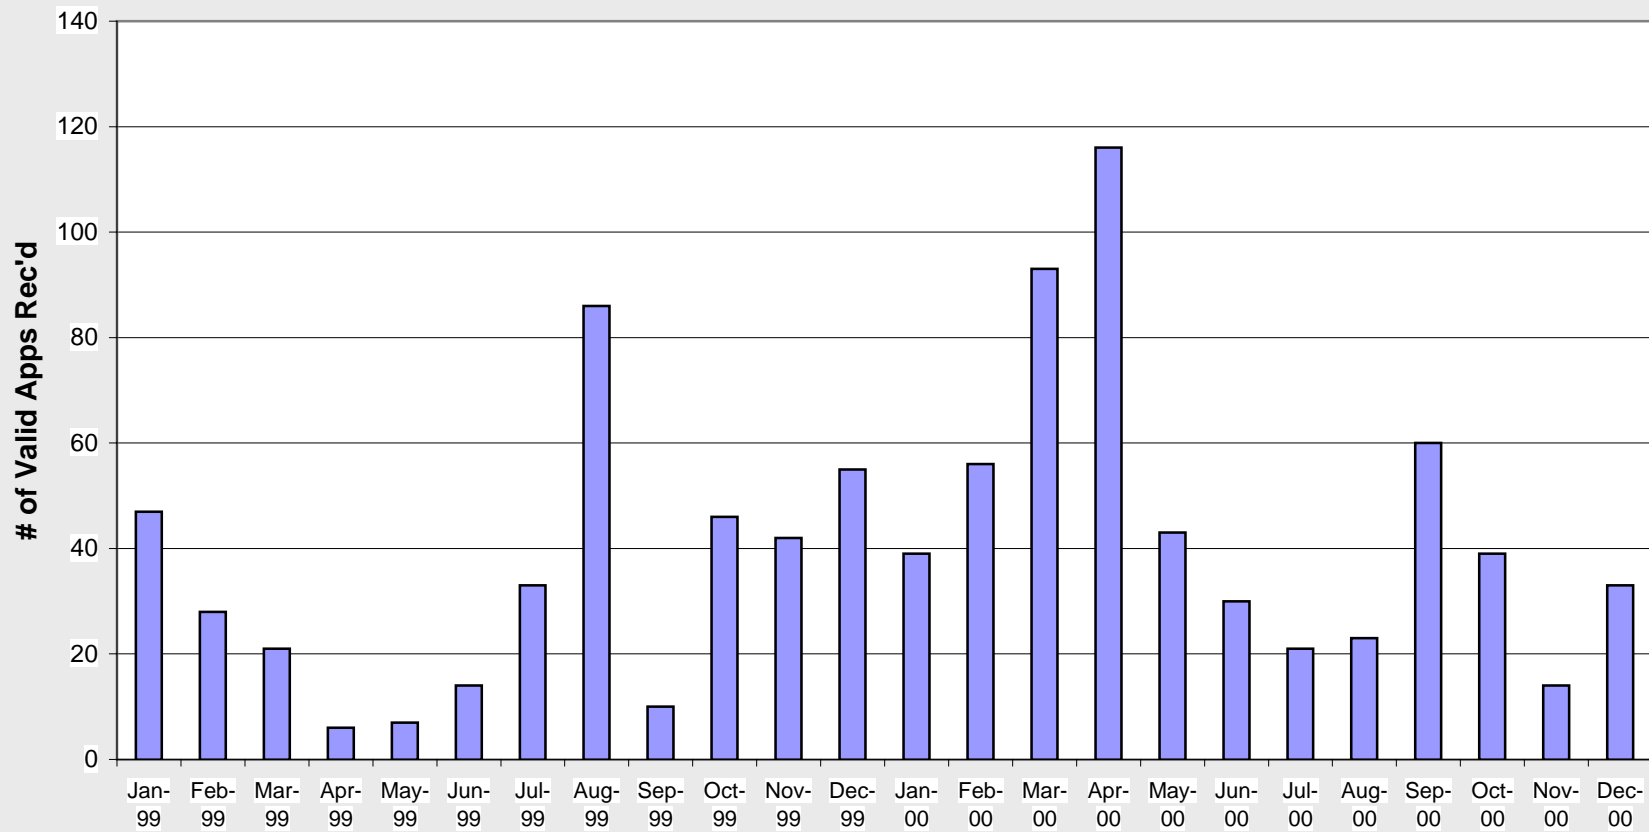

### Regular Collocation Application Submit Volume

14 State Region

January 1, 1999 - December 31, 2000

Total Volume: 6153 Jobs

Jan-99	Feb-99	Mar-99	Apr-99	May-99	Jun-99	Jul-99	Aug-99	Sep-99	Oct-99	Nov-99	Dec-99	Jan-00	Feb-00	Mar-00	Apr-00	May-00	Jun-00	Jul-00	Aug-00	Sep-00	Oct-00	Nov-00	Dec-00
--------	--------	--------	--------	--------	--------	--------	--------	--------	--------	--------	--------	--------	--------	--------	--------	--------	--------	--------	--------	--------	--------	--------	--------

Exhibit MSB-37  
May 16, 2001  
Page 1 of 3

**Regular Collocation Application Submit Volume  
Washington  
January 1, 1999 - December 31, 2000  
Total Volume - 962**