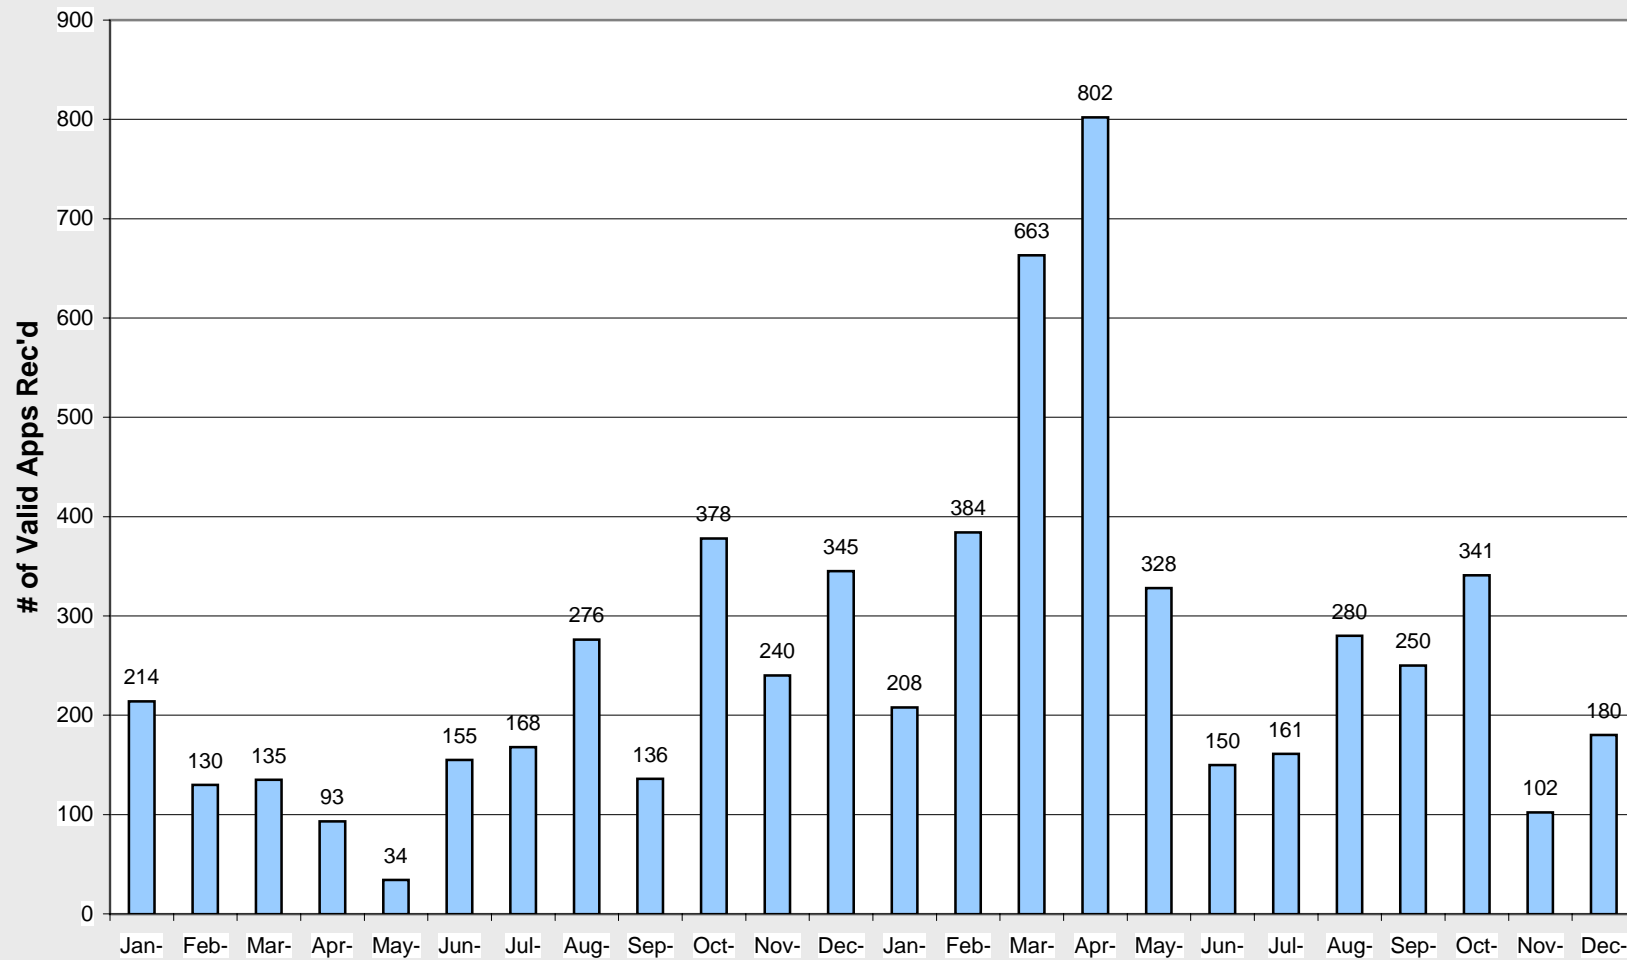

### Regular Collocation Application Submit Volume

14 State Region

January 1, 1999 - December 31, 2000

Total Volume: 6153 Jobs

Jan-99	Feb-99	Mar-99	Apr-99	May-99	Jun-99	Jul-99	Aug-99	Sep-99	Oct-99	Nov-99	Dec-99	Jan-00	Feb-00	Mar-00	Apr-00	May-00	Jun-00	Jul-00	Aug-00	Sep-00	Oct-00	Nov-00	Dec-00
--------	--------	--------	--------	--------	--------	--------	--------	--------	--------	--------	--------	--------	--------	--------	--------	--------	--------	--------	--------	--------	--------	--------	--------

Exhibit MSB-37  
May 16, 2001  
Page 1 of 3

**Regular Collocation Application Submit Volume  
Washington  
January 1, 1999 - December 31, 2000  
Total Volume - 962**