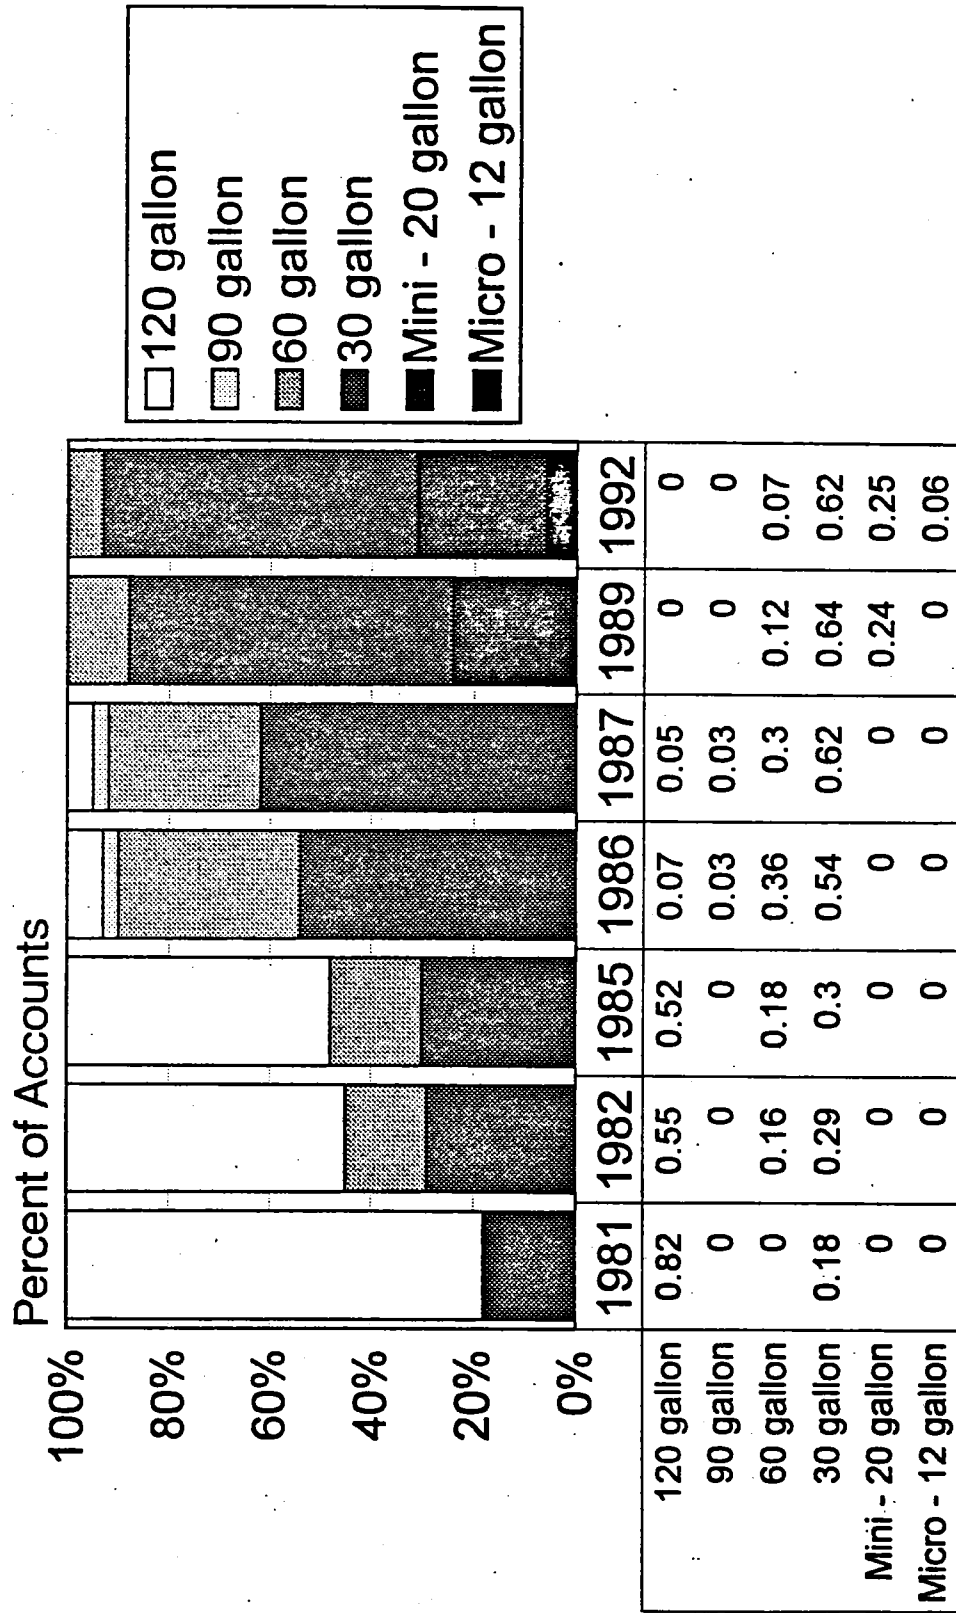

Table 1.

SEATTLE'S SERVICE LEVEL DISTRIBUTION 1981 - 1992

WASHINGTON UTILITIES AND ENERGY DIVISION
 No. TG-940411 51v