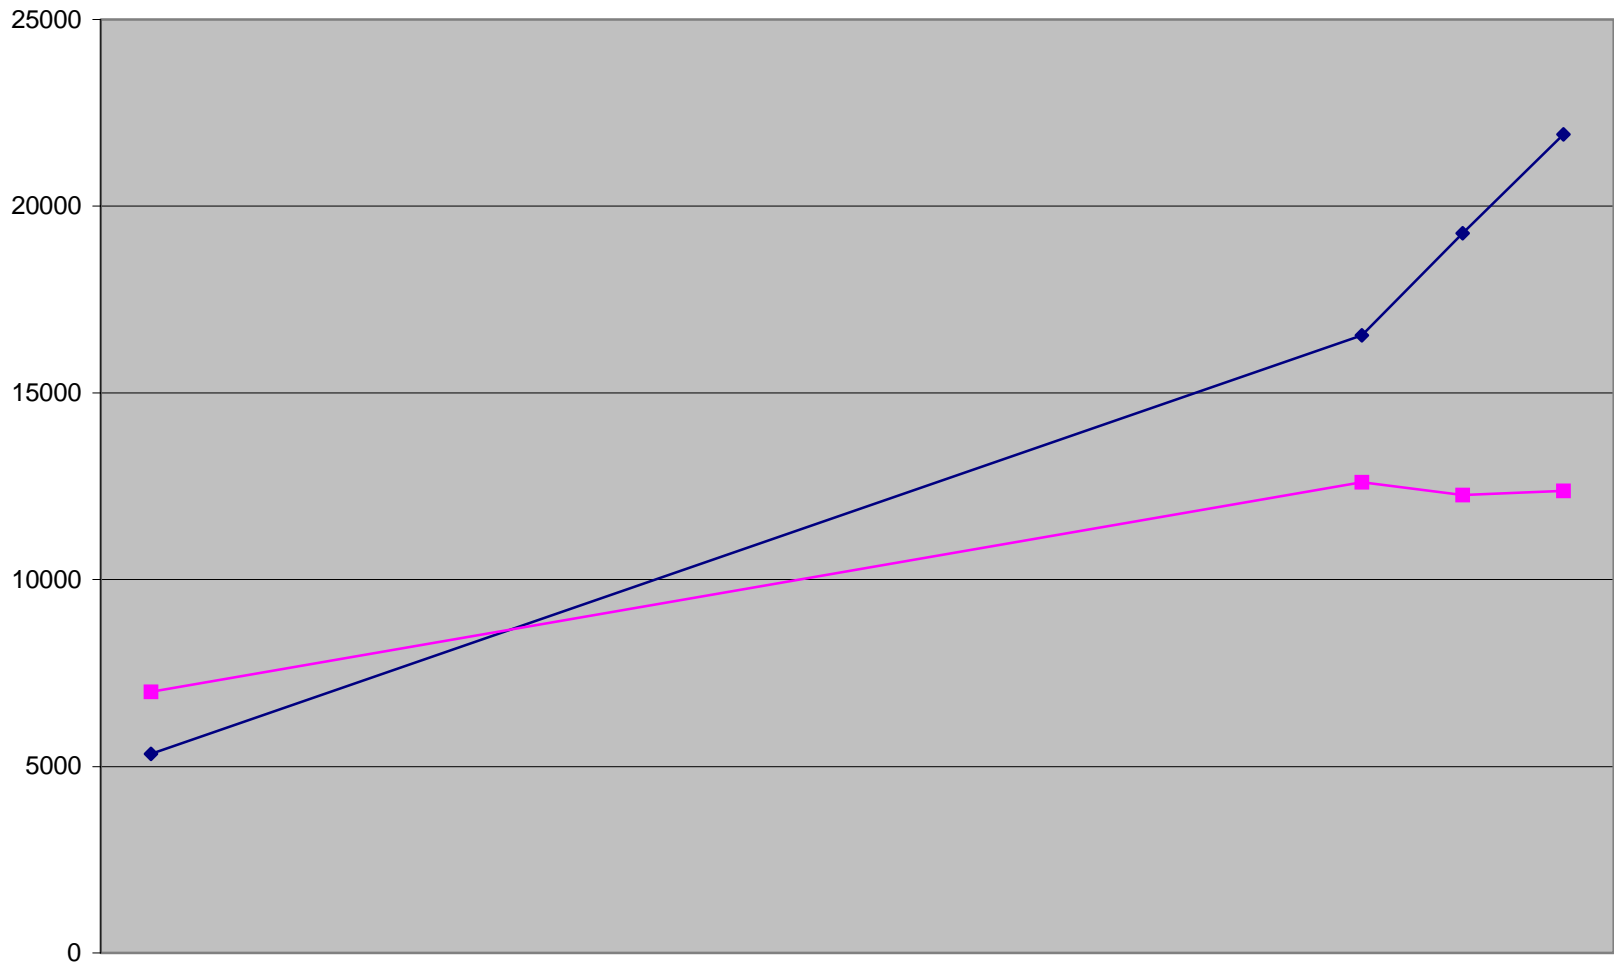

UNBUNDLED LOOPS IN SERVICE

	Jan-00	Jan-01	Feb-01	Mar-01
—◆— Analog	5332	16,536	19268	21918
—■— Other	6991	12,602	12267	12372