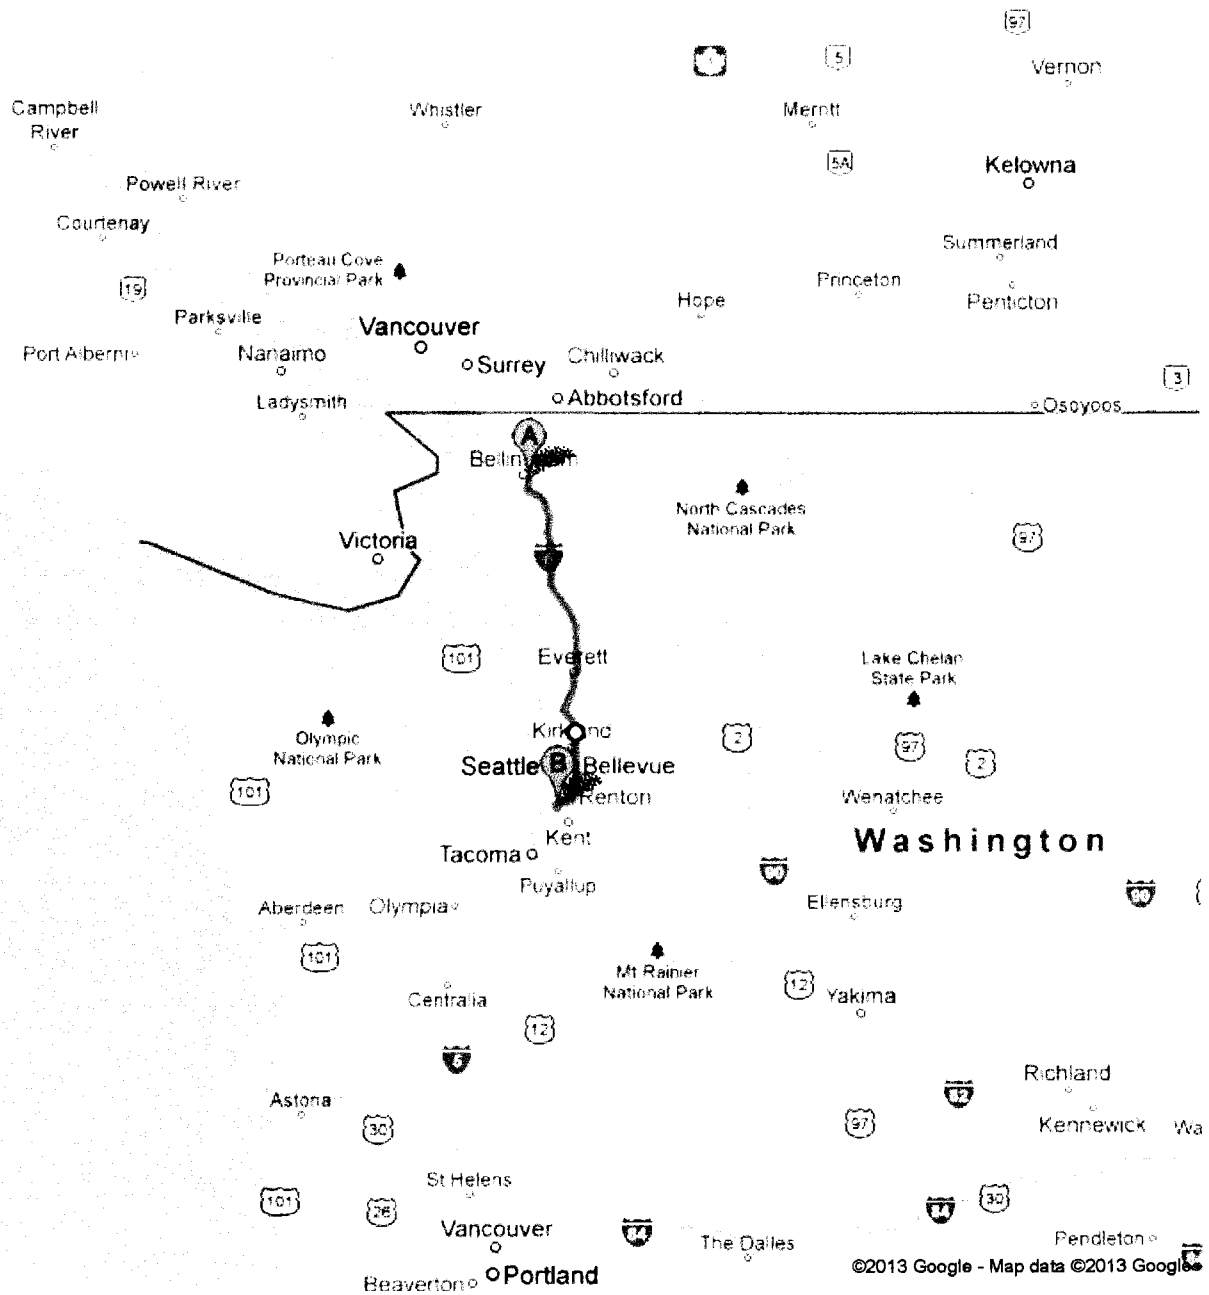

Directions to Seattle-Tacoma International Airport
17801 International Blvd, Seattle, WA 98158
104 mi – about 1 hour 40 mins

FOR OFFICIAL USE ONLY
Docket: TC-130708
Effective Date: November 9, 2013

Best Western Plus-Lakeway Inn
714 Lakeway Dr, Bellingham, WA 98229

1. Head **west** on **Lakeway Dr**

go 299 ft
total 299 ft

2. Turn left onto the **Interstate 5 S** ramp to **Seattle**
About 54 secs

go 0.2 mi
total 0.3 mi

3. Merge onto **I-5 S**
About 1 hour 3 mins

go 69.7 mi
total 69.9 mi

4. Take exit **182** for **Interstate 405 S** toward **Bellevue/Renton**
About 1 min

go 0.9 mi
total 70.8 mi

FOR OFFICIAL USE ONLY
Docket: TC-130708
Effective Date: November 9, 2013

- 5. Merge onto **I-405 S**
About 30 mins

go 29.8 mi
total 101 mi

- 6. Continue onto **WA-518 W**
About 1 min

go 1.0 mi
total 102 mi

- 7. Take the exit toward **Sea-Tac Airport**
About 1 min

go 0.8 mi
total 102 mi

- 8. Merge onto **Airport Expressway**
About 1 min