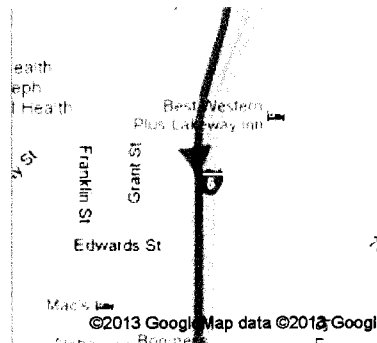

Directions to Seattle-Tacoma International Airport
17801 International Blvd, Seattle, WA 98158
104 mi – about 1 hour 40 mins

FOR OFFICIAL USE ONLY
Docket: TC-130708
Effective Date: November 9, 2013

Best Western Plus-Lakeway Inn
714 Lakeway Dr, Bellingham, WA 98229

1. Head **west** on **Lakeway Dr**

go 299 ft
total 299 ft

2. Turn left onto the **Interstate 5 S** ramp to **Seattle**
About 54 secs

go 0.2 mi
total 0.3 mi

3. Merge onto **I-5 S**
About 1 hour 3 mins

go 69.7 mi
total 69.9 mi

4. Take exit **182** for **Interstate 405 S** toward **Bellevue/Renton**
About 1 min

go 0.9 mi
total 70.8 mi

FOR OFFICIAL USE ONLY
Docket: TC-130708
Effective Date: November 9, 2013

- 5. Merge onto **I-405 S**
About 30 mins

go 29.8 mi
total 101 mi

- 6. Continue onto **WA-518 W**
About 1 min

go 1.0 mi
total 102 mi

- 7. Take the exit toward **Sea-Tac Airport**
About 1 min

go 0.8 mi
total 102 mi

- 8. Merge onto **Airport Expressway**
About 1 min