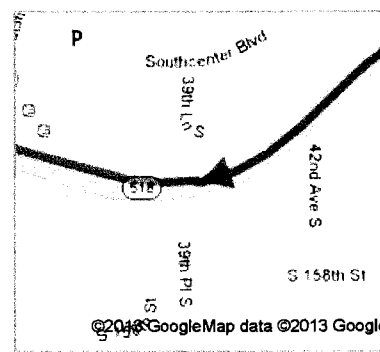

1. Head **west** on **Lakeway Dr**

go 299 ft
total 299 ft

2. Turn left onto the **Interstate 5 S** ramp to **Seattle**
About 54 secs

go 0.2 mi
total 0.3 mi

3. Merge onto **I-5 S**
About 1 hour 3 mins

go 69.7 mi
total 69.9 mi

4. Take exit **182** for **Interstate 405 S** toward **Bellevue/Renton**
About 1 min

go 0.9 mi
total 70.8 mi

FOR OFFICIAL USE ONLY
Docket: TC-130708
Effective Date: November 9, 2013

- 5. Merge onto **I-405 S**
About 30 mins

go 29.8 mi
total 101 mi

- 6. Continue onto **WA-518 W**
About 1 min

go 1.0 mi
total 102 mi

- 7. Take the exit toward **Sea-Tac Airport**
About 1 min

go 0.8 mi
total 102 mi

- 8. Merge onto **Airport Expressway**
About 1 min