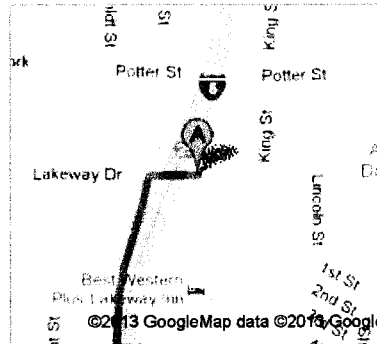

Directions to Seattle-Tacoma International Airport
17801 International Blvd, Seattle, WA 98158
104 mi – about 1 hour 40 mins

FOR OFFICIAL USE ONLY
Docket: TC-130708
Effective Date: November 9, 2013

Best Western Plus-Lakeway Inn
714 Lakeway Dr, Bellingham, WA 98229

1. Head **west** on **Lakeway Dr**

go 299 ft
total 299 ft

2. Turn left onto the **Interstate 5 S** ramp to **Seattle**
About 54 secs

go 0.2 mi
total 0.3 mi

3. Merge onto **I-5 S**
About 1 hour 3 mins

go 69.7 mi
total 69.9 mi

4. Take exit **182** for **Interstate 405 S** toward **Bellevue/Renton**
About 1 min

go 0.9 mi
total 70.8 mi

FOR OFFICIAL USE ONLY
Docket: TC-130708
Effective Date: November 9, 2013

- 5. Merge onto **I-405 S**
About 30 mins

go 29.8 mi
total 101 mi

- 6. Continue onto **WA-518 W**
About 1 min

go 1.0 mi
total 102 mi

- 7. Take the exit toward **Sea-Tac Airport**
About 1 min

go 0.8 mi
total 102 mi

- 8. Merge onto **Airport Expressway**
About 1 min