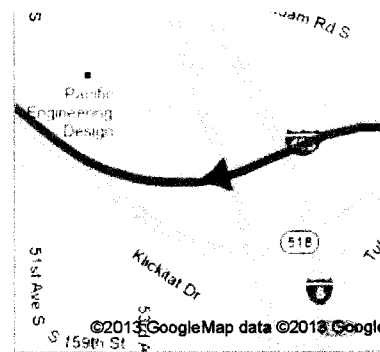

1. Head **west** on **Lakeway Dr**

go 299 ft
total 299 ft

2. Turn left onto the **Interstate 5 S** ramp to **Seattle**
About 54 secs

go 0.2 mi
total 0.3 mi

3. Merge onto **I-5 S**
About 1 hour 3 mins

go 69.7 mi
total 69.9 mi

4. Take exit **182** for **Interstate 405 S** toward **Bellevue/Renton**
About 1 min

go 0.9 mi
total 70.8 mi

FOR OFFICIAL USE ONLY
Docket: TC-130708
Effective Date: November 9, 2013

- 5. Merge onto **I-405 S**
About 30 mins

go 29.8 mi
total 101 mi

- 6. Continue onto **WA-518 W**
About 1 min

go 1.0 mi
total 102 mi

- 7. Take the exit toward **Sea-Tac Airport**
About 1 min

go 0.8 mi
total 102 mi

- 8. Merge onto **Airport Expressway**
About 1 min

go 0.8 mi
total 103 mi

- 9. Slight right onto **Departures Dr**
About 1 min

go 0.4 mi
total 104 mi

FOR OFFICIAL USE ONLY
Docket: TC-130708
Effective Date: November 9, 2013

Seattle-Tacoma International Airport
17801 International Blvd, Seattle, WA 98158