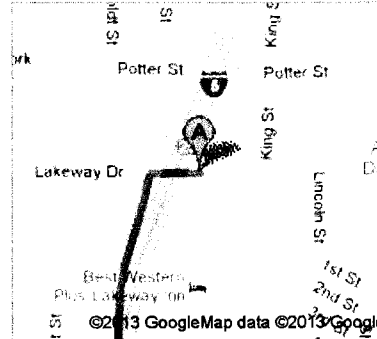

Directions to Seattle-Tacoma International Airport
17801 International Blvd, Seattle, WA 98158
104 mi – about 1 hour 40 mins

FOR OFFICIAL USE ONLY
Docket: TC-130708
Effective Date: November 9, 2013

Best Western Plus-Lakeway Inn
714 Lakeway Dr, Bellingham, WA 98229

1. Head **west** on **Lakeway Dr**

go 299 ft
total 299 ft

2. Turn left onto the **Interstate 5 S** ramp to **Seattle**
About 54 secs

go 0.2 mi
total 0.3 mi

3. Merge onto **I-5 S**
About 1 hour 3 mins

go 69.7 mi
total 69.9 mi

4. Take exit **182** for **Interstate 405 S** toward **Bellevue/Renton**
About 1 min

go 0.9 mi
total 70.8 mi

FOR OFFICIAL USE ONLY
Docket: TC-130708
Effective Date: November 9, 2013

- 5. Merge onto **I-405 S**
About 30 mins

go 29.8 mi
total 101 mi

- 6. Continue onto **WA-518 W**
About 1 min

go 1.0 mi
total 102 mi

- 7. Take the exit toward **Sea-Tac Airport**
About 1 min

go 0.8 mi
total 102 mi

- 8. Merge onto **Airport Expressway**
About 1 min