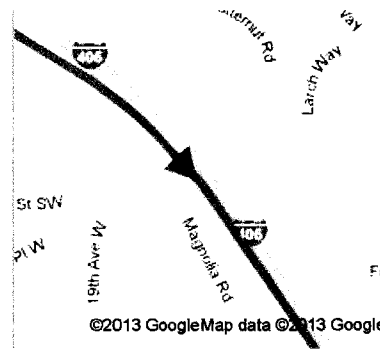

Directions to Seattle-Tacoma International Airport
17801 International Blvd, Seattle, WA 98158
104 mi – about 1 hour 40 mins

FOR OFFICIAL USE ONLY
Docket: TC-130708
Effective Date: November 9, 2013

Best Western Plus-Lakeway Inn
714 Lakeway Dr, Bellingham, WA 98229

1. Head **west** on **Lakeway Dr**

go 299 ft
total 299 ft

2. Turn left onto the **Interstate 5 S** ramp to **Seattle**
About 54 secs

go 0.2 mi
total 0.3 mi

3. Merge onto **I-5 S**
About 1 hour 3 mins

go 69.7 mi
total 69.9 mi

4. Take exit **182** for **Interstate 405 S** toward **Bellevue/Renton**
About 1 min

go 0.9 mi
total 70.8 mi

FOR OFFICIAL USE ONLY
Docket: TC-130708
Effective Date: November 9, 2013

- 5. Merge onto **I-405 S**
About 30 mins

go 29.8 mi
total 101 mi

- 6. Continue onto **WA-518 W**
About 1 min

go 1.0 mi
total 102 mi

- 7. Take the exit toward **Sea-Tac Airport**
About 1 min

go 0.8 mi
total 102 mi

- 8. Merge onto **Airport Expressway**
About 1 min