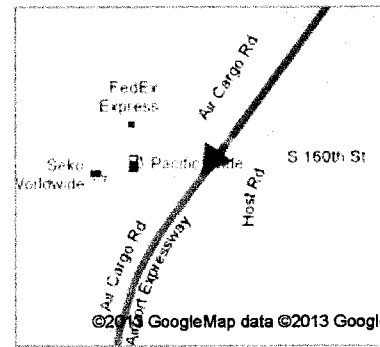

4. Take exit **182** for **Interstate 405 S** toward **Bellevue/Renton**
About 1 min

go 0.9 mi
total 70.8 mi

FOR OFFICIAL USE ONLY
Docket: TC-130708
Effective Date: November 9, 2013

- 5. Merge onto **I-405 S**
About 30 mins

go 29.8 mi
total 101 mi

- 6. Continue onto **WA-518 W**
About 1 min

go 1.0 mi
total 102 mi

- 7. Take the exit toward **Sea-Tac Airport**
About 1 min

go 0.8 mi
total 102 mi

- 8. Merge onto **Airport Expressway**
About 1 min

go 0.8 mi
total 103 mi

- 9. Slight right onto **Departures Dr**
About 1 min

go 0.4 mi
total 104 mi

FOR OFFICIAL USE ONLY
Docket: TC-130708
Effective Date: November 9, 2013

Seattle-Tacoma International Airport
17801 International Blvd, Seattle, WA 98158