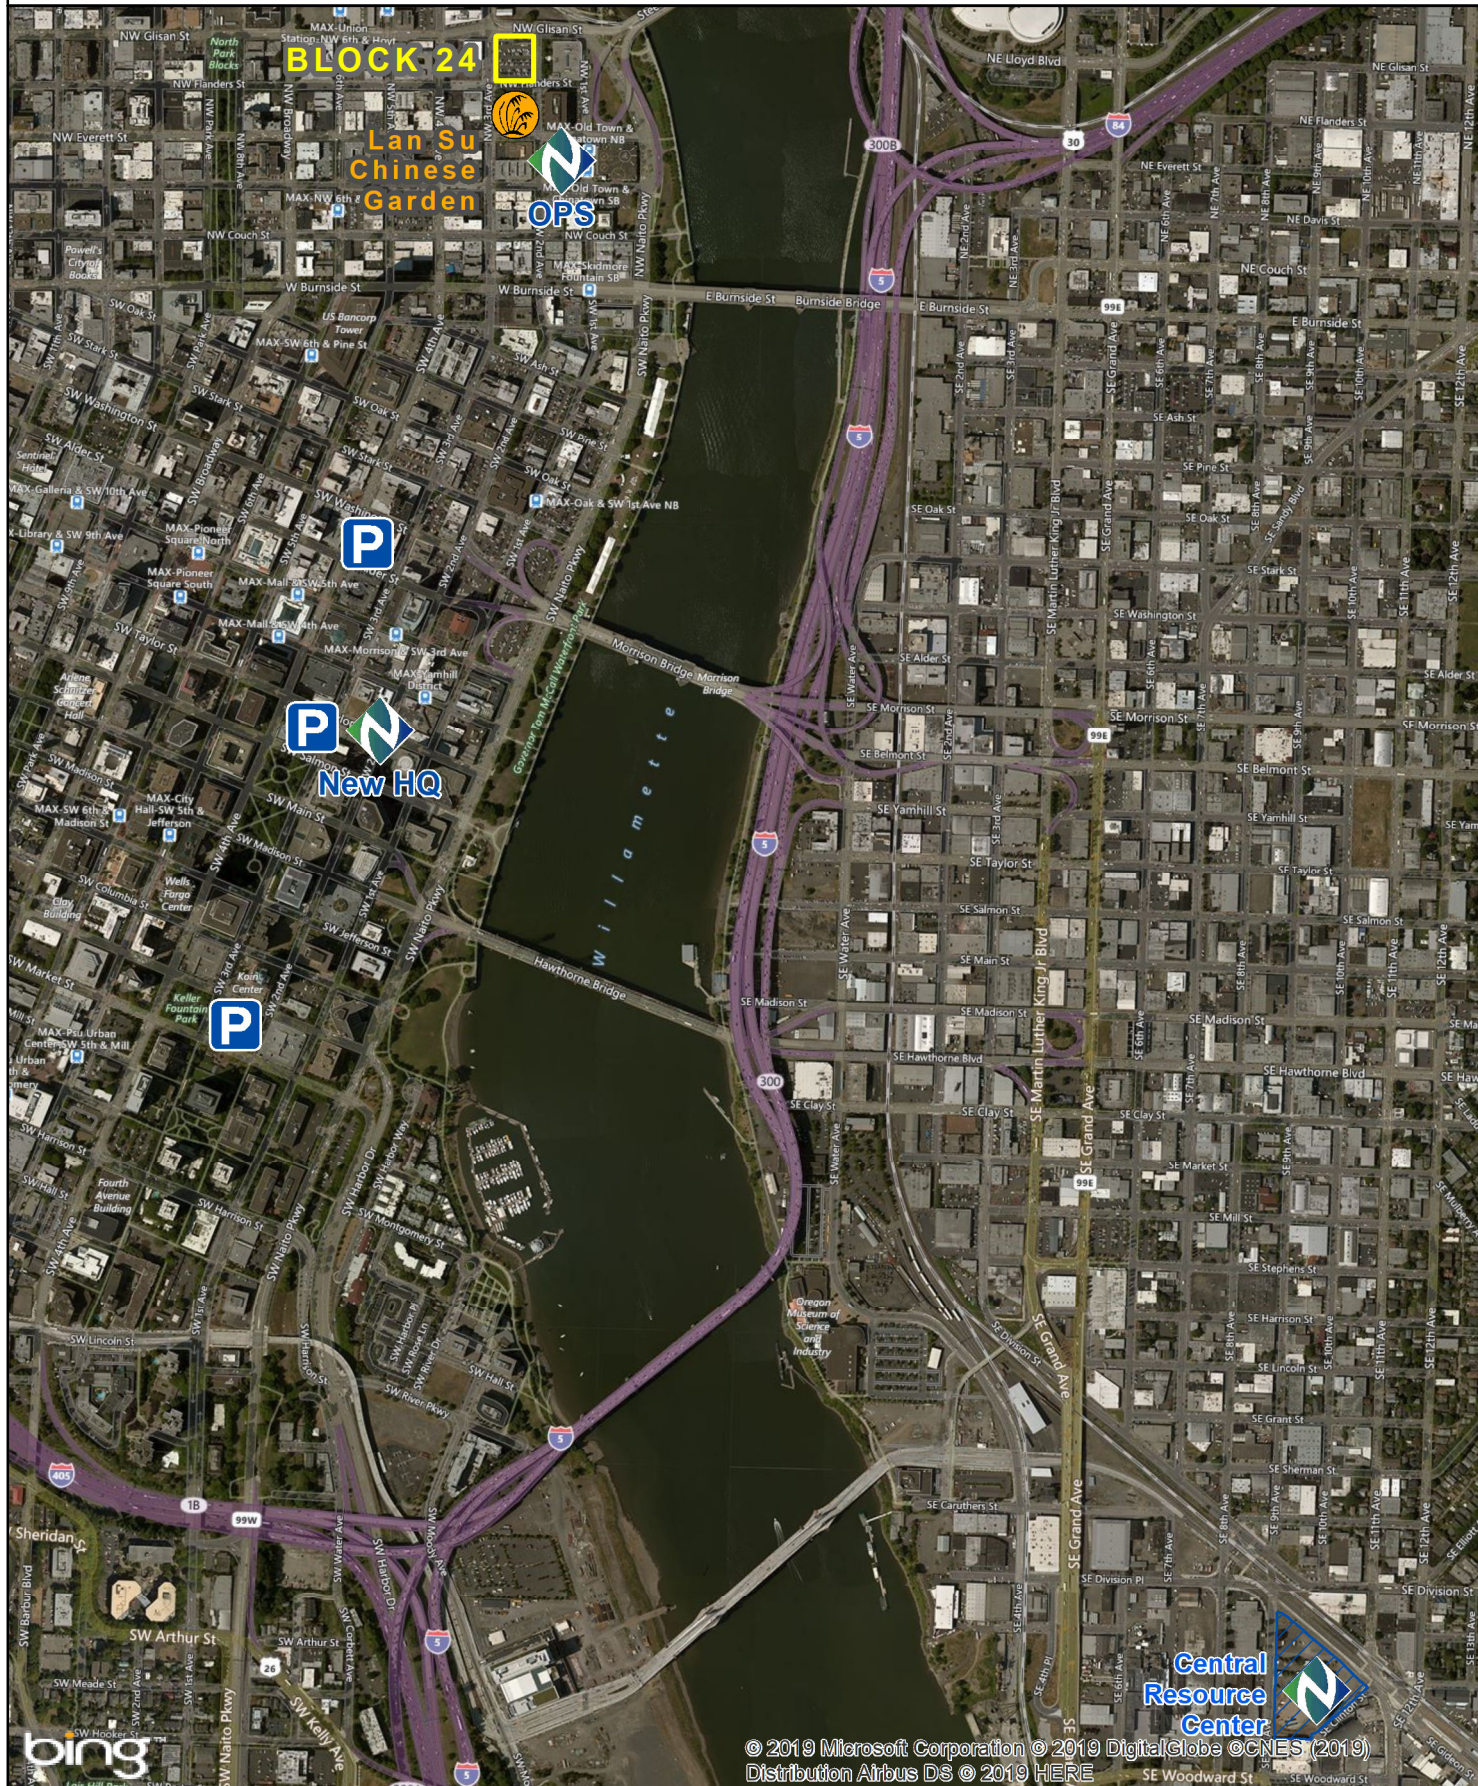

# Exhibit B - NW Natural Facilities and Block 24

NW Natural

The information on this map is proprietary and is intended for use by NW Natural personnel only. Any external use must be approved the NW Natural - Engineering Department. (C)

0 500 1,000 Feet  
1 inch = 1,000 feet

NW Natural Facilities

Parking for New HQ

Central Resource Center

© 2019 Microsoft Corporation © 2019 DigitalGlobe © CNES (2019) Distribution Airbus DS © 2019 HERE