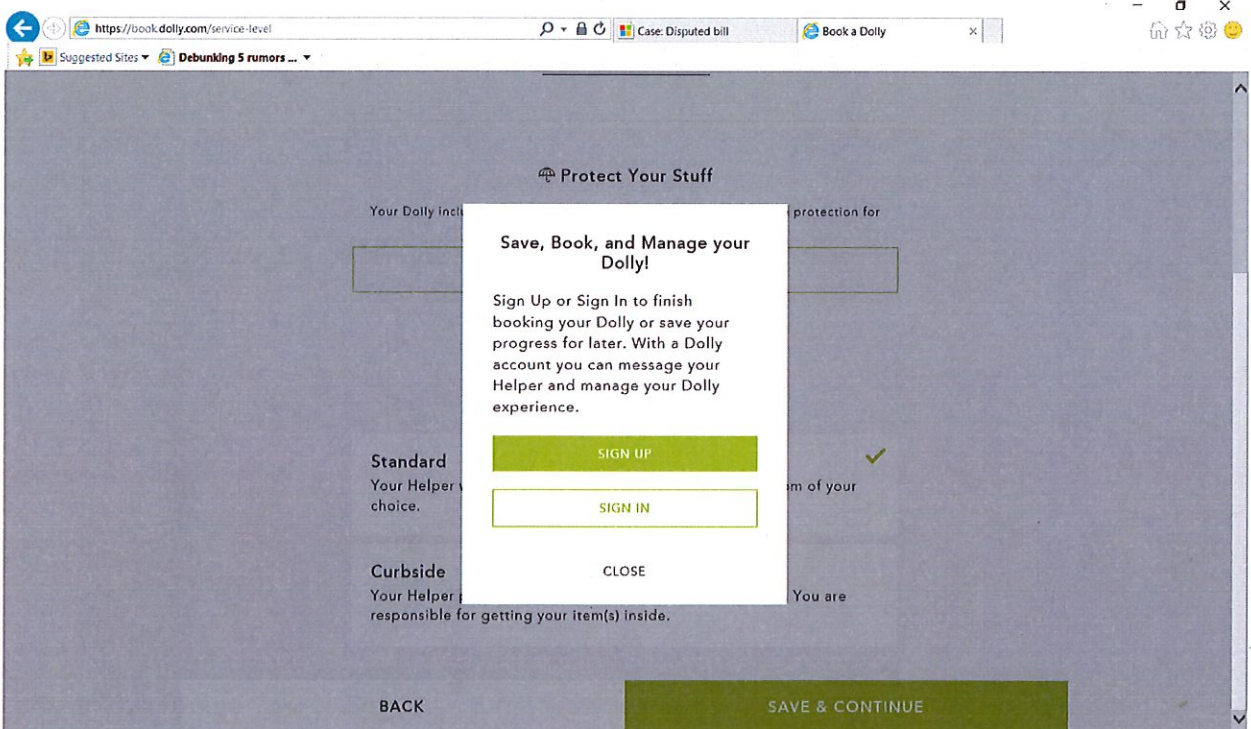

Dolly's Website: Quote received Sept. 20, 2018.