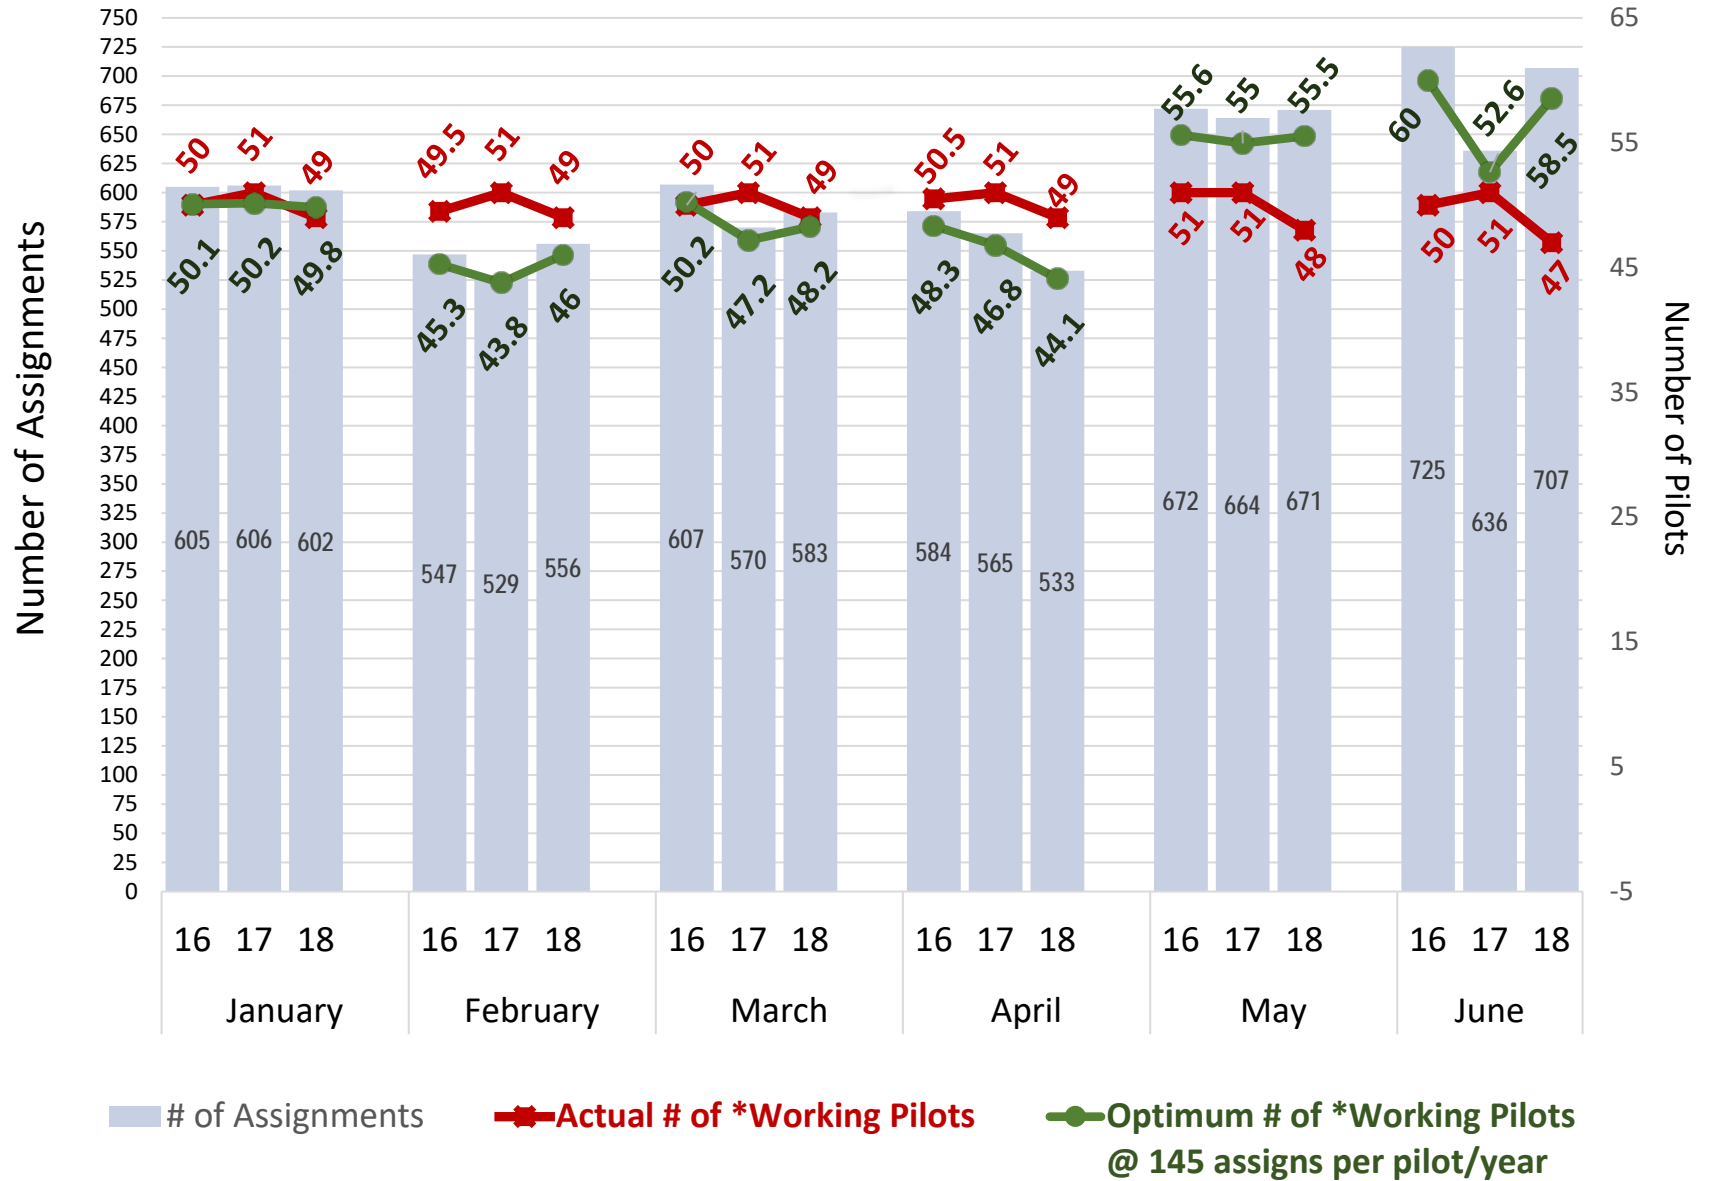

Puget Sound Pilots Yearly Assignments,  
 Number of Working Pilots, and Optimum Number of Working Pilots  
 2011 - June 2018

# of Assignments	7619	7769	7819	7616	7788	7661	7250	3652
Target # of *Working Pilots @ 145 assigns per pilot/year	52.5	53.6	53.9	52.5	53.7	52.8	50.0	50.37
Actual # of *Working Pilots	51.6	50.9	52.1	53.2	52.2	51	51.4	49.67

### PSP Assignments, Working Pilots, and Optimum # of Pilots January - June 2016-2018