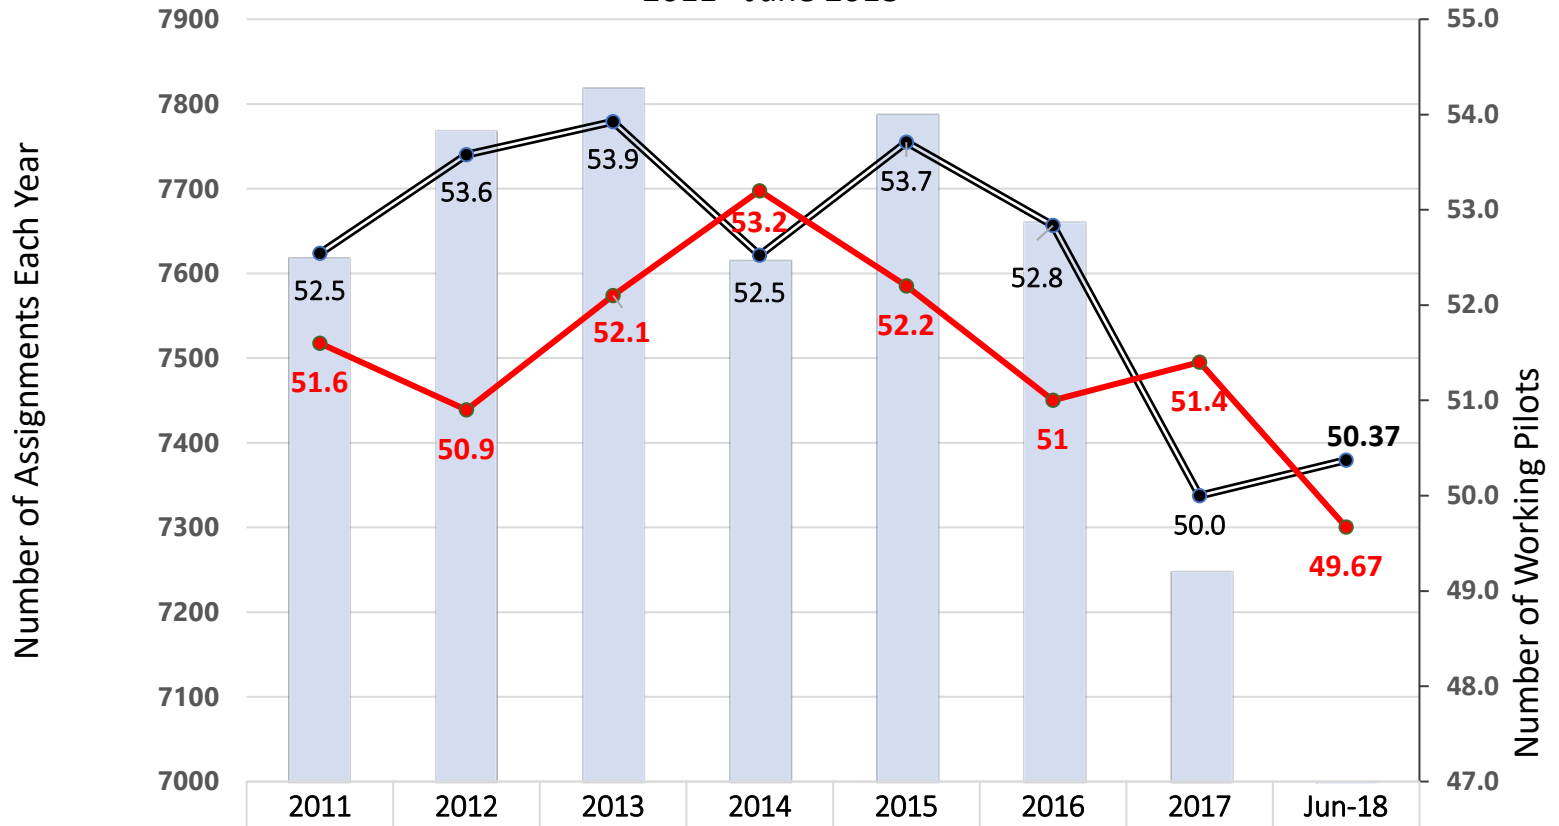

Puget Sound Pilots Yearly Assignments,  
 Number of Working Pilots, and Optimum Number of Working Pilots  
 2011 - June 2018

# of Assignments	7619	7769	7819	7616	7788	7661	7250	3652
Target # of *Working Pilots @ 145 assigns per pilot/year	52.5	53.6	53.9	52.5	53.7	52.8	50.0	50.37
Actual # of *Working Pilots	51.6	50.9	52.1	53.2	52.2	51	51.4	49.67

### PSP Assignments, Working Pilots, and Optimum # of Pilots January - June 2016-2018