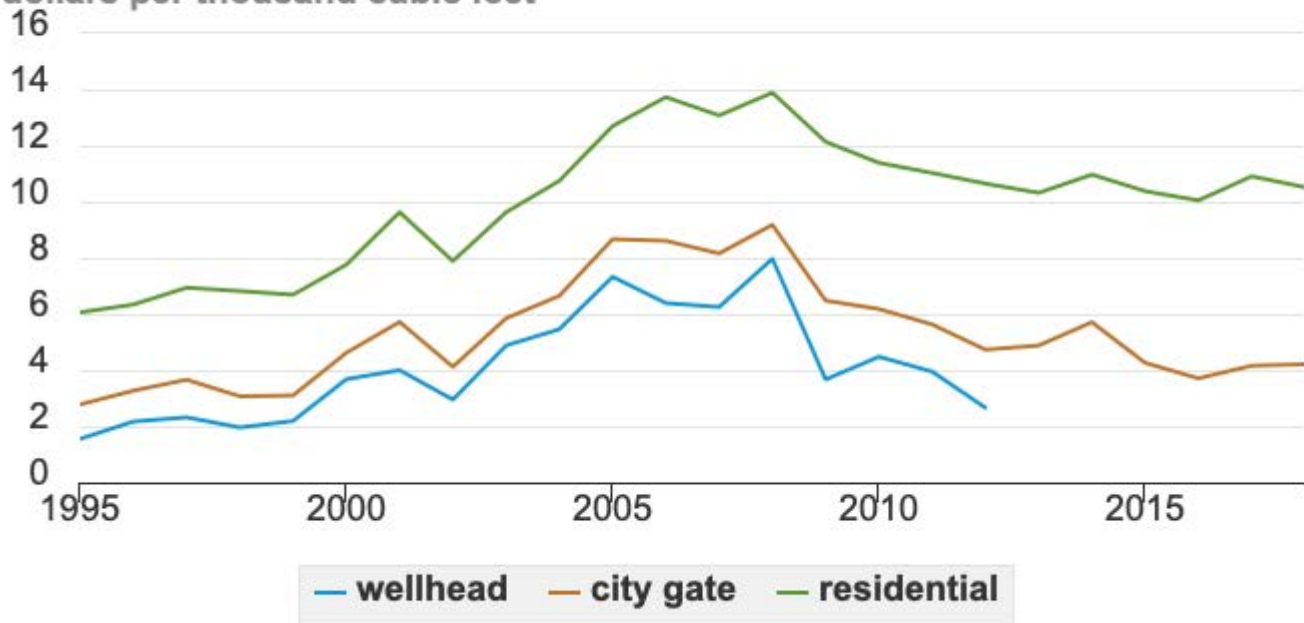

U.S. average annual natural gas wellhead, city gate, and residential prices, 1995-2018

dollars per thousand cubic feet

Note: Wellhead prices not available after 2012.

Source: U.S. Energy Information Administration, *Monthly Energy Review*, Table 9.10, October 2019