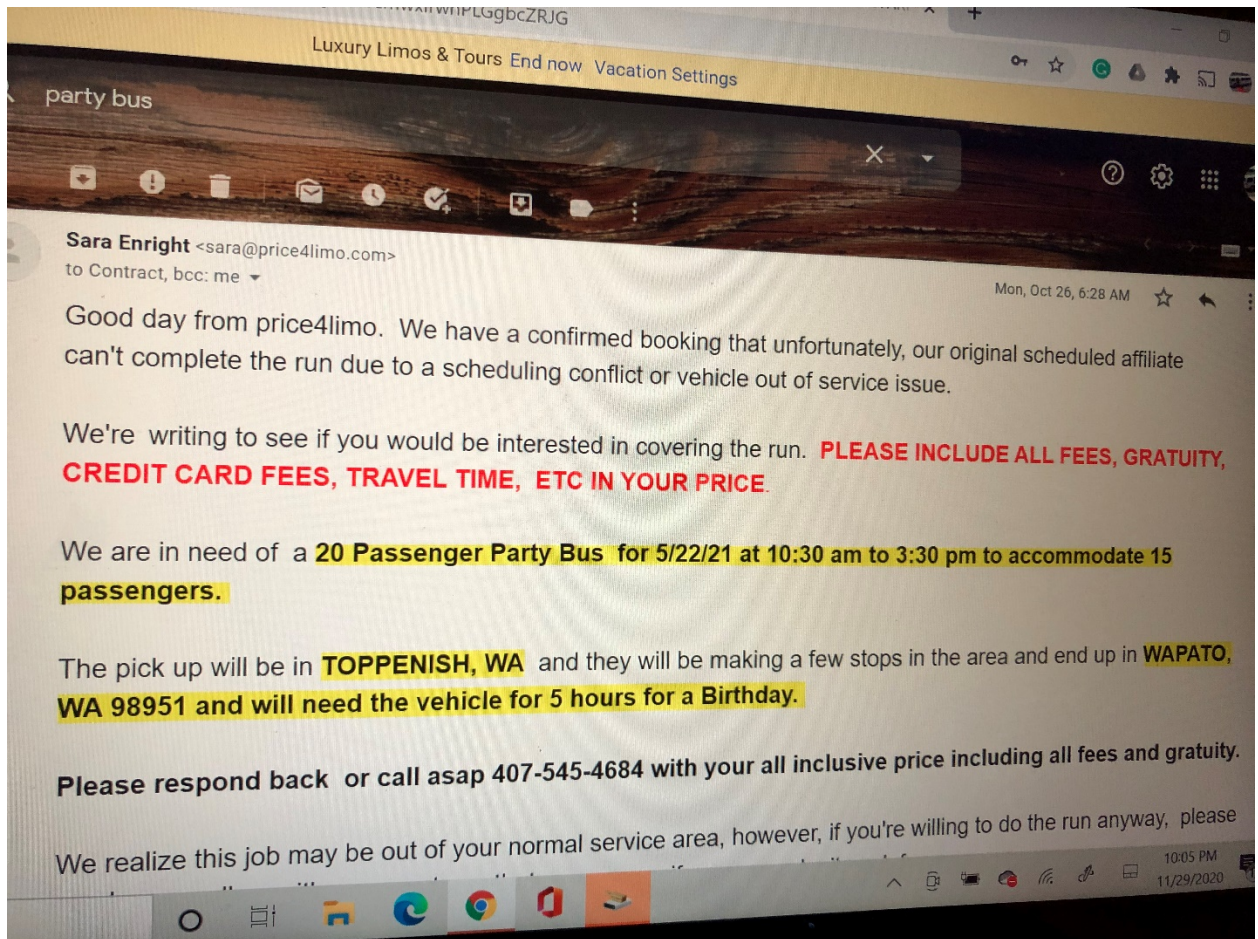

Sara Enright <sara@price4limo.com>
to Contract, bcc: me

Mon, Oct 26, 6:28 AM

Good day from price4limo. We have a confirmed booking that unfortunately, our original scheduled affiliate can't complete the run due to a scheduling conflict or vehicle out of service issue.

We're writing to see if you would be interested in covering the run. **PLEASE INCLUDE ALL FEES, GRATUITY, CREDIT CARD FEES, TRAVEL TIME, ETC IN YOUR PRICE.**

We are in need of a **20 Passenger Party Bus for 5/22/21 at 10:30 am to 3:30 pm to accommodate 15 passengers.**

The pick up will be in **TOPPENISH, WA** and they will be making a few stops in the area and end up in **WAPATO, WA 98951 and will need the vehicle for 5 hours for a Birthday.**

Please respond back or call asap 407-545-4684 with your all inclusive price including all fees and gratuity.

We realize this job may be out of your normal service area, however, if you're willing to do the run anyway, please