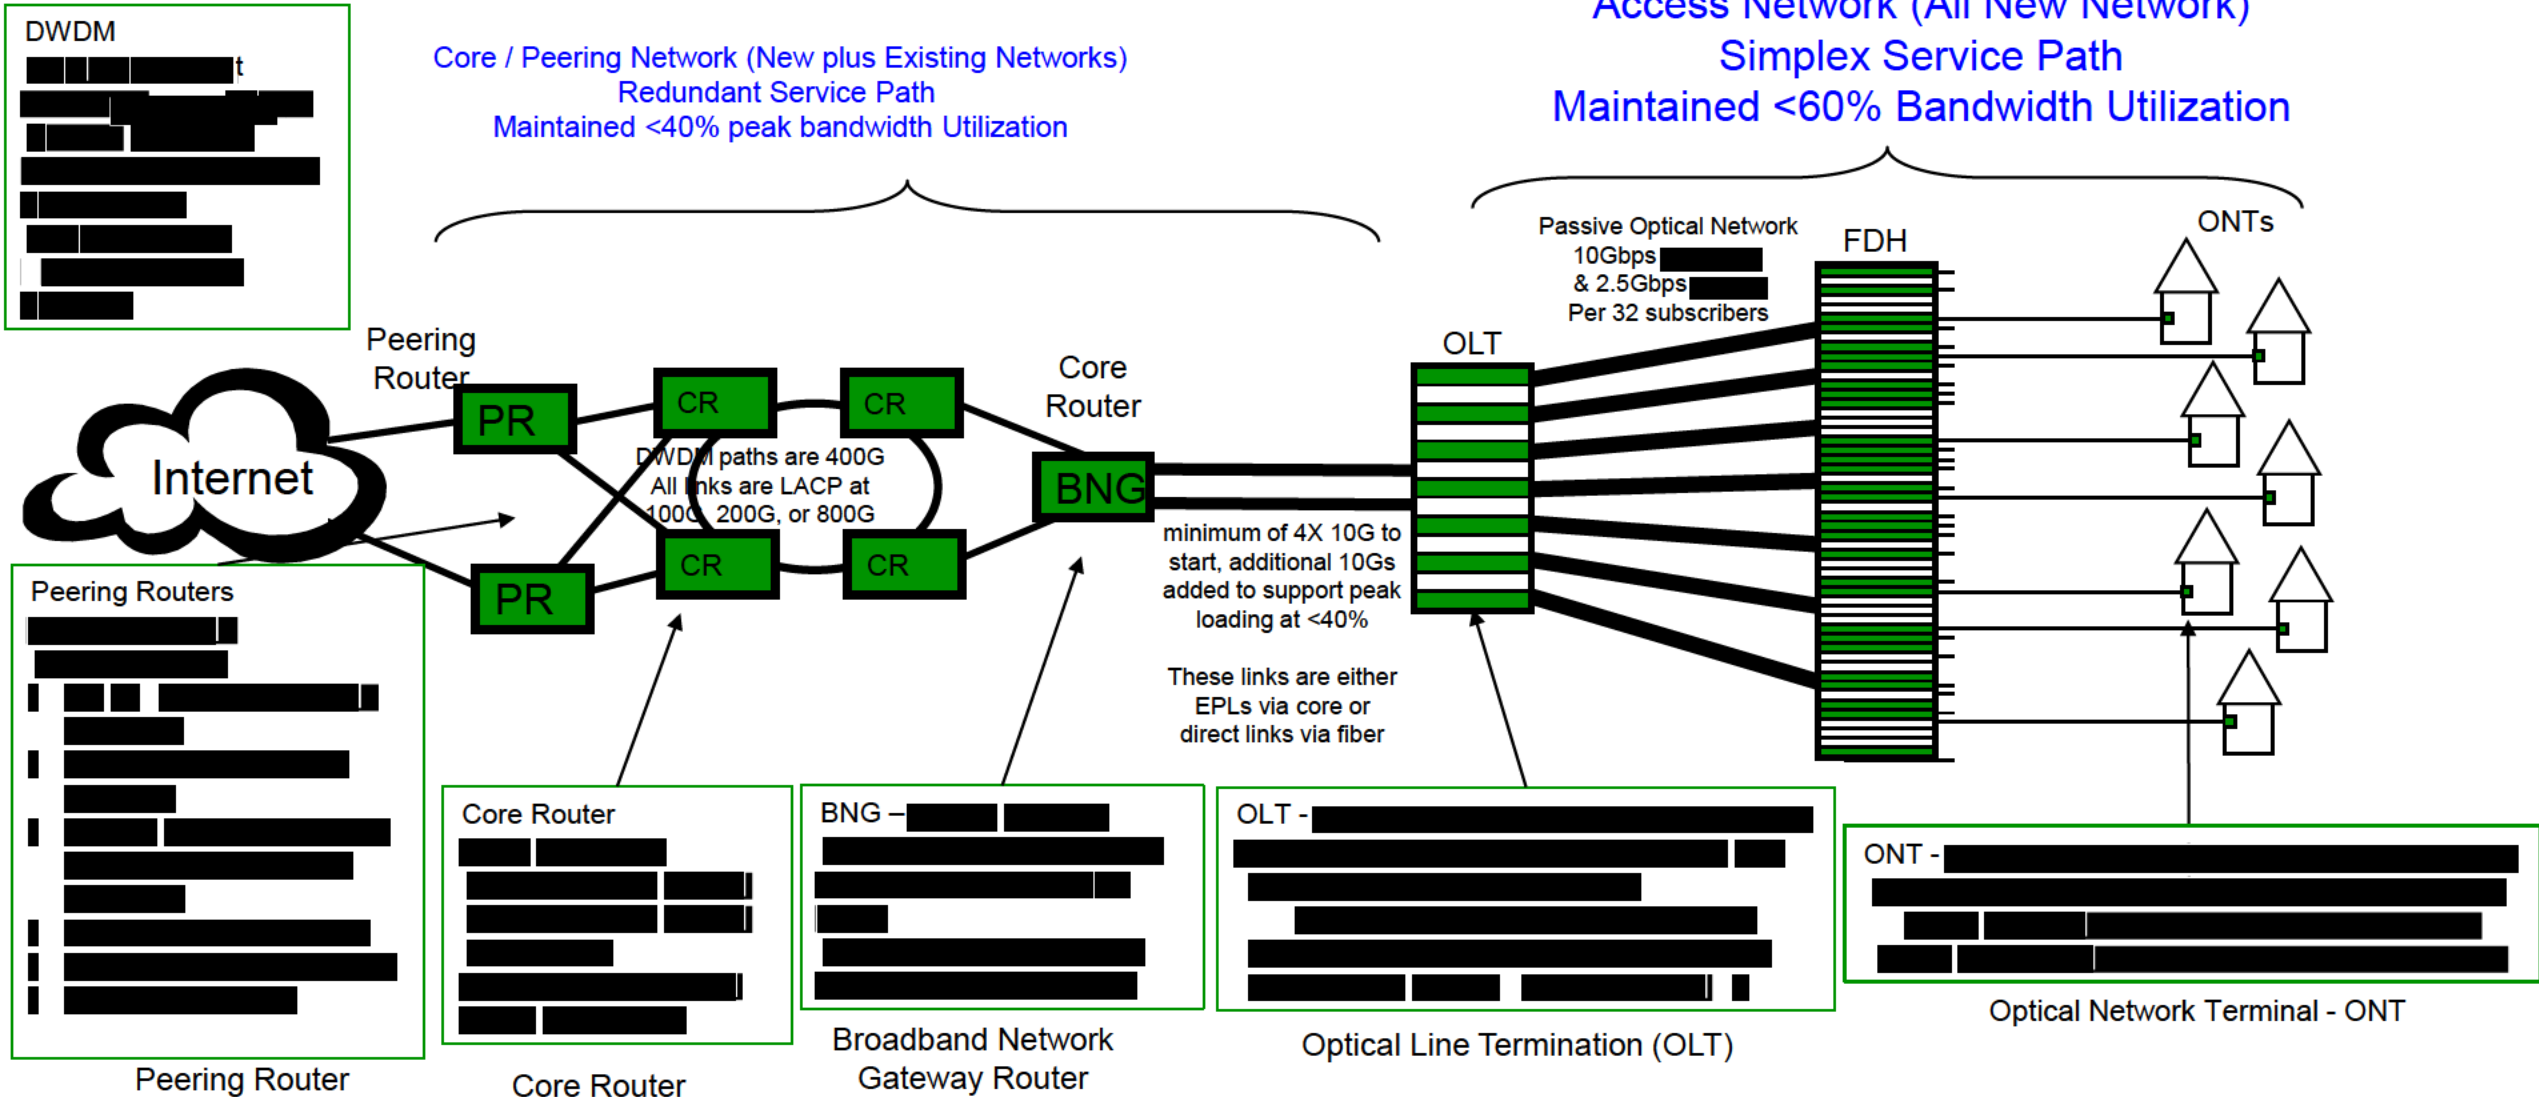

Network Connectivity / Network Topology: Peering edge to customer premise

No wireless networks are to be utilized in the delivery of the Gigabit performance tier services

Core / Peering Network (New plus Existing Networks)
Redundant Service Path
Maintained <40% peak bandwidth Utilization

Access Network (All New Network)
Simplex Service Path
Maintained <60% Bandwidth Utilization

Network Connectivity / Network Topology

- Bandwidth subscription across Network layers