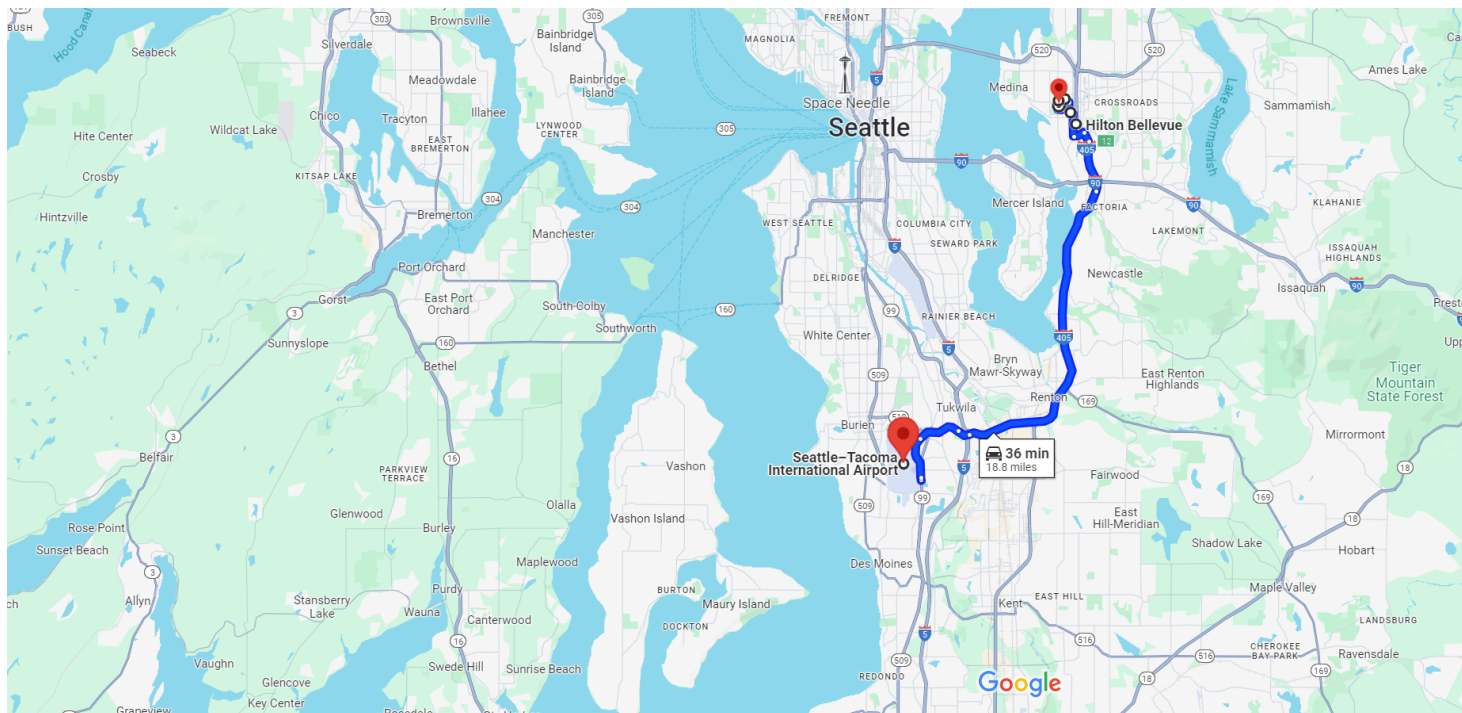

- 1st stop: The Westin Bellevue (600 Bellevue Way NE, Bellevue, WA 98004)
- 2nd stop: Hyatt Regency Bellevue (900 Bellevue Way NE, Bellevue, WA 98004)
- 3rd stop: Hilton Garden Inn Bellevue (10777 NE 10th St, Bellevue, WA 98004)
- 4th stop: Seattle Marriott Bellevue (200 110th Ave NE, Bellevue, WA 98004)
- 5th stop: Hilton Bellevue (300 112th Ave SE, Bellevue, WA 98004)
- Final stop: SeaTac Airport (17801 International Blvd, SeaTac, WA 98158)

Map data ©2024 Google 2 mi 

 via Bellevue Way NE 32 min
 32 min without traffic 17.3 miles

Explore nearby Seattle–Tacoma Int'l Airport

Restaurants Hotels Gas stations Parking Lots More

Seattle-Tacoma International Airport to The Westin Bellevue, 600 Bellevue Way NE, Bellevue, WA 98004

- 1st stop: SeaTac Airport (17801 International Blvd, SeaTac, WA 98158)
- 2nd stop: Hilton Bellevue (300 112th Ave SE, Bellevue, WA 98004)
- 3rd stop: Seattle Marriott Bellevue (200 110th Ave NE, Bellevue, WA 98004)
- 4th stop: Hilton Garden Inn Bellevue (10777 NE 10th St, Bellevue, WA 98004)
- 5th stop: Hyatt Regency Bellevue (900 Bellevue Way NE, Bellevue, WA 98004)
- Final stop: The Westin Bellevue (600 Bellevue Way NE, Bellevue, WA 98004)

Map data ©2024 Google 2 mi

via I-405 N **36 min**
36 min without traffic 18.8 miles

Explore nearby The Westin Bellevue

Restaurants Hotels Gas stations Parking Lots More