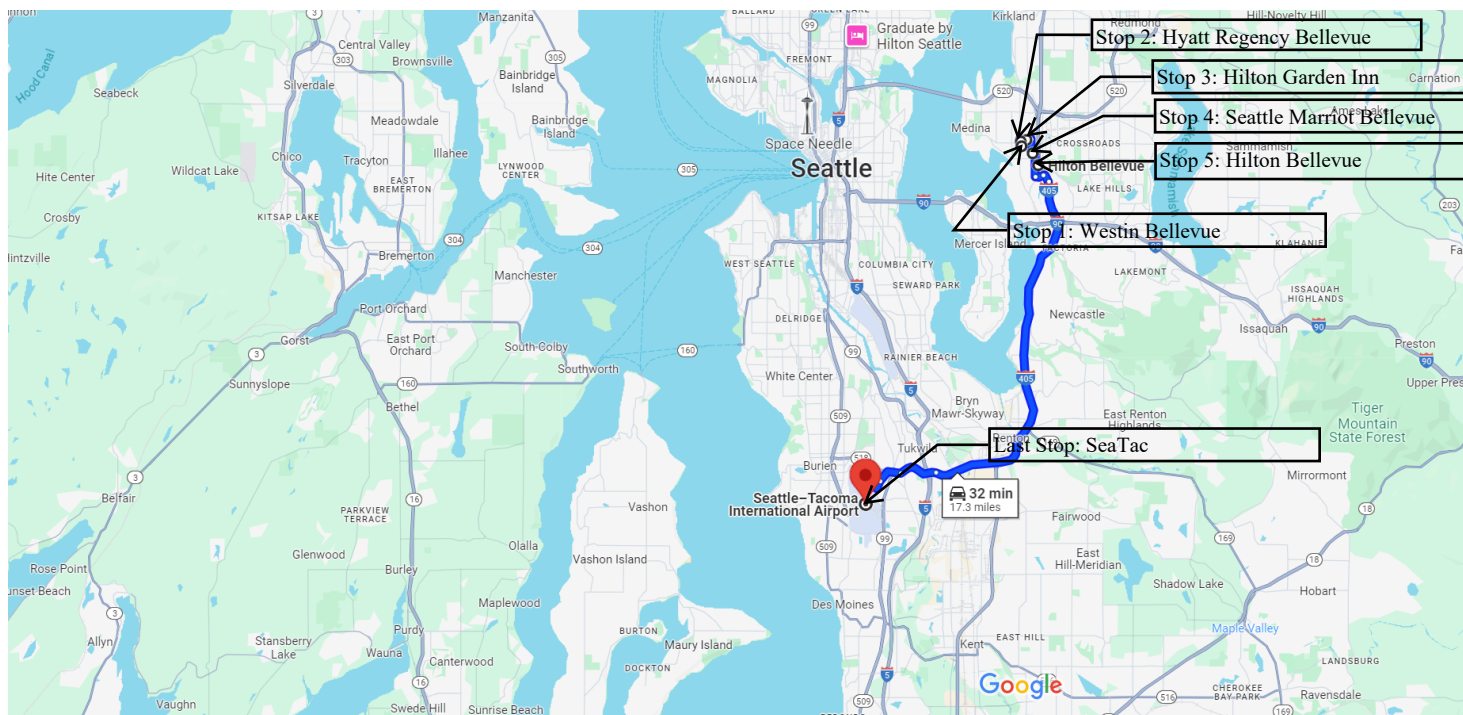

- 1st stop: The Westin Bellevue (600 Bellevue Way NE, Bellevue, WA 98004)
- 2nd stop: Hyatt Regency Bellevue (900 Bellevue Way NE, Bellevue, WA 98004)
- 3rd stop: Hilton Garden Inn Bellevue (10777 NE 10th St, Bellevue, WA 98004)
- 4th stop: Seattle Marriott Bellevue (200 110th Ave NE, Bellevue, WA 98004)
- 5th stop: Hilton Bellevue (300 112th Ave SE, Bellevue, WA 98004)
- Final stop: SeaTac Airport (17801 International Blvd, SeaTac, WA 98158)

Map data ©2024 Google 2 mi

 via Bellevue Way NE 32 min
32 min without traffic 17.3 miles

Explore nearby Seattle-Tacoma Int'l Airport

Restaurants Hotels Gas stations Parking Lots More

EAGLE TOWNCAR SERVICE, LLC
SERVICE AREA MAP, DOCKET TC-240717

Seattle-Tacoma International Airport to The Westin Bellevue, 600 Bellevue Way NE, Bellevue, WA 98004

- 1st stop: SeaTac Airport (17801 International Blvd, SeaTac, WA 98158)
- 2nd stop: Hilton Bellevue (300 112th Ave SE, Bellevue, WA 98004)
- 3rd stop: Seattle Marriott Bellevue (200 110th Ave NE, Bellevue, WA 98004)
- 4th stop: Hilton Garden Inn Bellevue (10777 NE 10th St, Bellevue, WA 98004)
- 5th stop: Hyatt Regency Bellevue (900 Bellevue Way NE, Bellevue, WA 98004)
- Final stop: The Westin Bellevue (600 Bellevue Way NE, Bellevue, WA 98004)

Map data ©2024 Google 2 mi

via I-405 N **36 min**
36 min without traffic 18.8 miles

Explore nearby The Westin Bellevue

- Restaurants
- Hotels
- Gas stations
- Parking Lots
- More