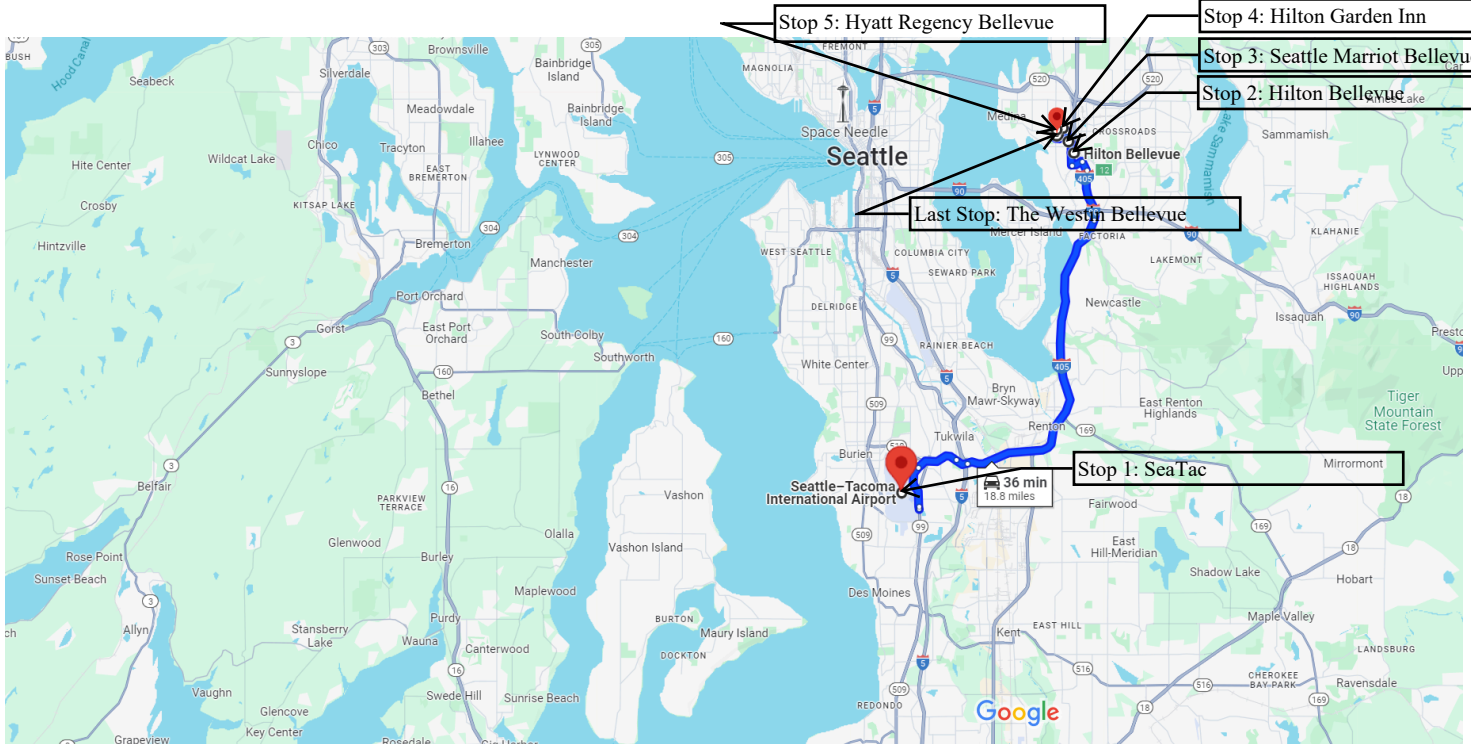

- 1st stop: The Westin Bellevue (600 Bellevue Way NE, Bellevue, WA 98004)
- 2nd stop: Hyatt Regency Bellevue (900 Bellevue Way NE, Bellevue, WA 98004)
- 3rd stop: Hilton Garden Inn Bellevue (10777 NE 10th St, Bellevue, WA 98004)
- 4th stop: Seattle Marriott Bellevue (200 110th Ave NE, Bellevue, WA 98004)
- 5th stop: Hilton Bellevue (300 112th Ave SE, Bellevue, WA 98004)
- Final stop: SeaTac Airport (17801 International Blvd, SeaTac, WA 98158)

Map data ©2024 Google 2 mi

 via Bellevue Way NE 32 min
32 min without traffic 17.3 miles

Explore nearby Seattle-Tacoma Int'l Airport

Restaurants Hotels Gas stations Parking Lots More

EAGLE TOWNCAR SERVICE, LLC
SERVICE AREA MAP, DOCKET TC-240717

Seattle-Tacoma International Airport to The Westin Bellevue, 600 Bellevue Way NE, Bellevue, WA 98004

- 1st stop: SeaTac Airport (17801 International Blvd, SeaTac, WA 98158)
- 2nd stop: Hilton Bellevue (300 112th Ave SE, Bellevue, WA 98004)
- 3rd stop: Seattle Marriott Bellevue (200 110th Ave NE, Bellevue, WA 98004)
- 4th stop: Hilton Garden Inn Bellevue (10777 NE 10th St, Bellevue, WA 98004)
- 5th stop: Hyatt Regency Bellevue (900 Bellevue Way NE, Bellevue, WA 98004)
- Final stop: The Westin Bellevue (600 Bellevue Way NE, Bellevue, WA 98004)

Map data ©2024 Google 2 mi

via I-405 N **36 min**
36 min without traffic 18.8 miles

Explore nearby The Westin Bellevue

- Restaurants
- Hotels
- Gas stations
- Parking Lots
- More