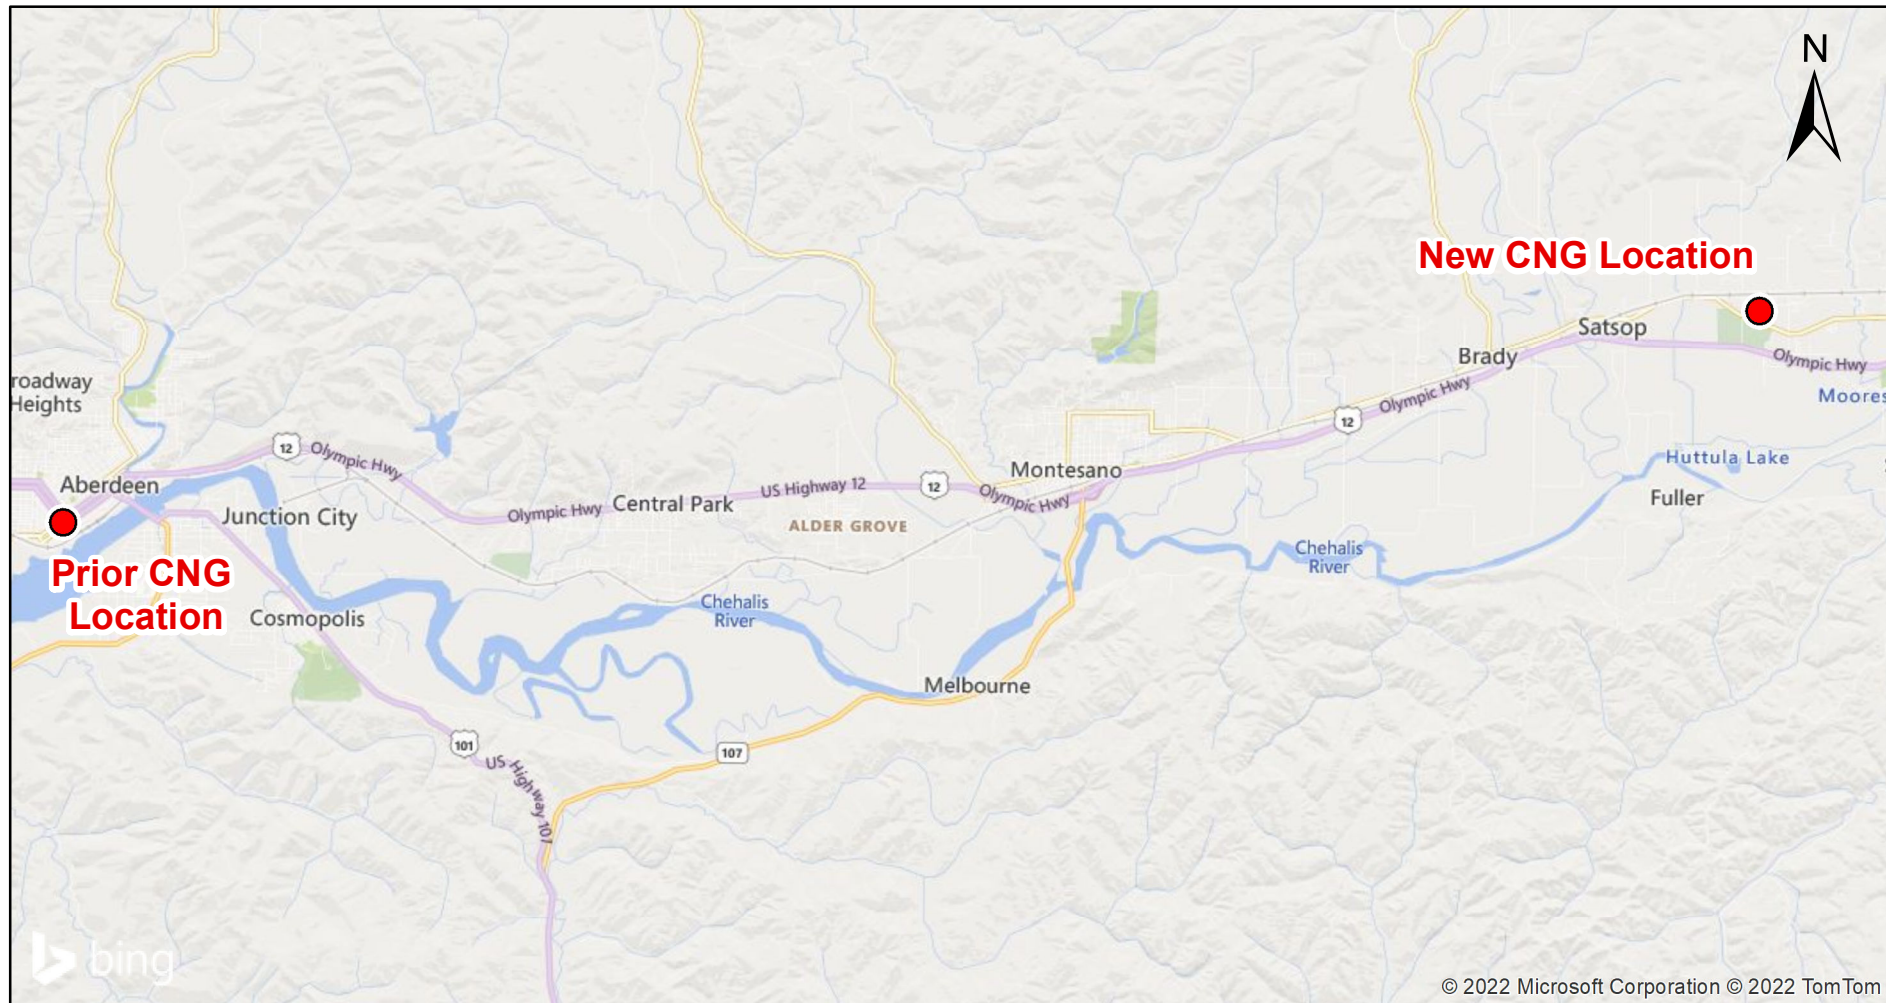

CNG Aberdeen Location

ABERDEEN DISTRICT

1:126,720
1 inch = 2 miles

CASCADe NATURAL GAS

DATE: 8/22/2022