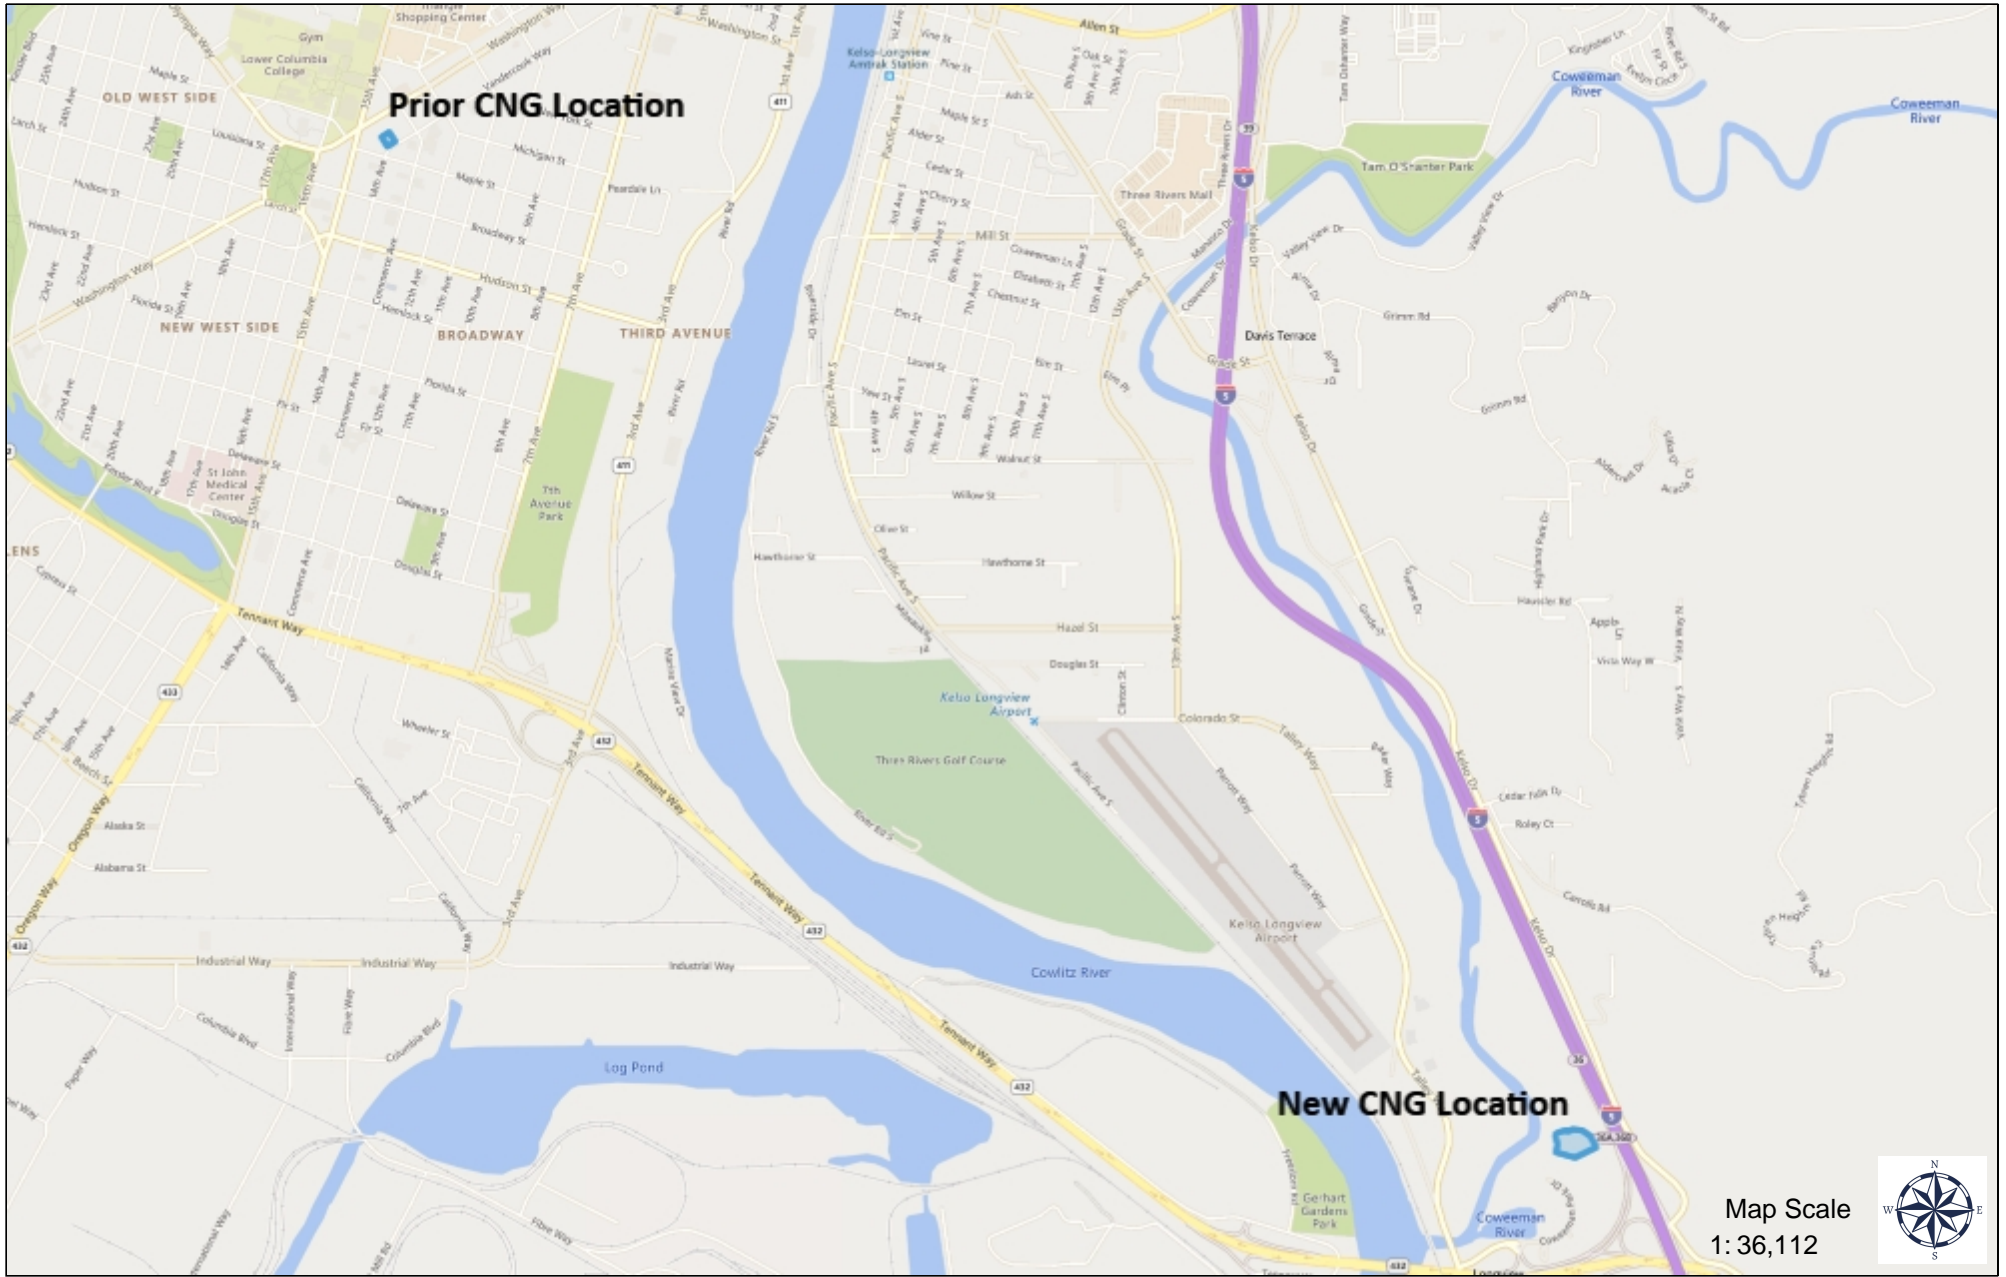

CNG Longview Location

1.1 0 0.57 1.1

WGS_1984_Web_Mercator_Auxiliary_Sphere
© Cascade Natural Gas Corporation

Miles

This map is a user generated static output from the GIS Web Viewer mapping website and is for reference only. It is not to be relied upon for construction purposes. It is provided for planning purposes only.
FIELD LOCATES ARE REQUIRED FOR LOCATION OF UTILITY FACILITIES

Notes:

Map Scale
1:36,112