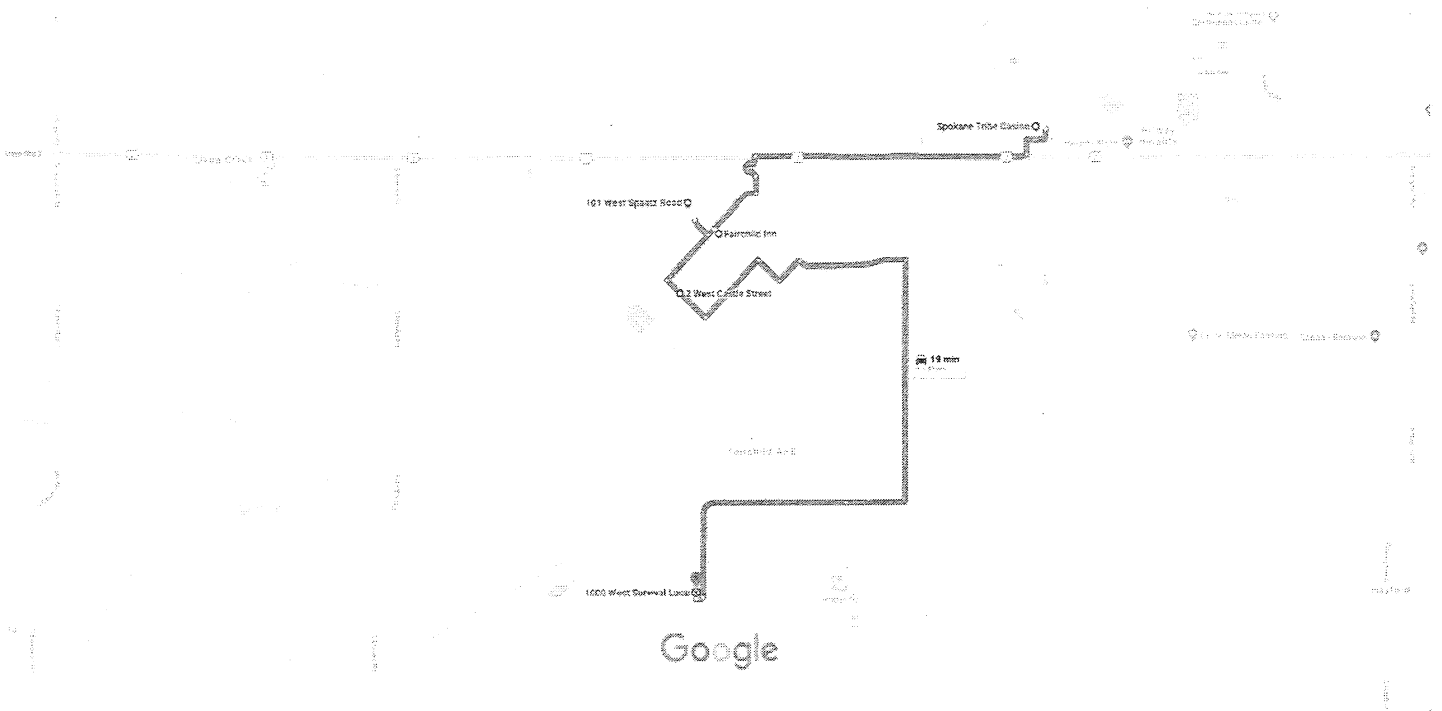

**gigo**

Section 2 . A Map of The Proposed Line

**Map . Route A**

Google Maps

1000 W Survival Loop to Spokane Tribe Casino

Drive 25.1 miles, 57 min

via Thorpe Rd and S Rambo Rd

57 min

57 min without traffic

25.1 miles

This route has restricted usage or private roads.

Google Maps

Spokane Tribe Casino to 1000 W Survival Loop

Drive 8.1 miles, 19 min

Map data ©2019 Google 2000 ft

via US-2

19 min

19 min without traffic

8.1 miles

This route has restricted usage or private roads.

### Route A      **Continuous Loops From Start of Route Hours Times**

<b>Start</b>	<b>Fairchild AFB . SERE Survival School</b> 1000 West Survival Loop, Fairchild AFB, Fairchild Air Force Base, WA 99011	<b>3:45 PM</b>
Head East on West Survival Loop towards Thorpe Road		Go 249 ft
West Survival Loop turns slightly left and becomes Thorpe Road		Go 1.7 mi
Thorpe Road turns slightly left and becomes South Rambo Road		Go 1.4 mi
Turn left onto Eaker Road		Go .6 mi
Continue on Eaker Avenue		Go .2 mi
Turn left onto Elm Street		Go .1 mi
Turn left onto Mitchell Street		Go 213 ft
Turn right onto Bong Street		Go .5 mi
Turn right onto Foulois Avenue		Go .2 mi
Turn left at the 1st cross street onto West Castle Street		Go 292 ft
<b>Stop 1</b>	<b>Fairchild AFB . Base Fitness Center</b> 300 West Castle Street Fairchild Air Force Base, WA 99011	<b>3:57 PM</b>