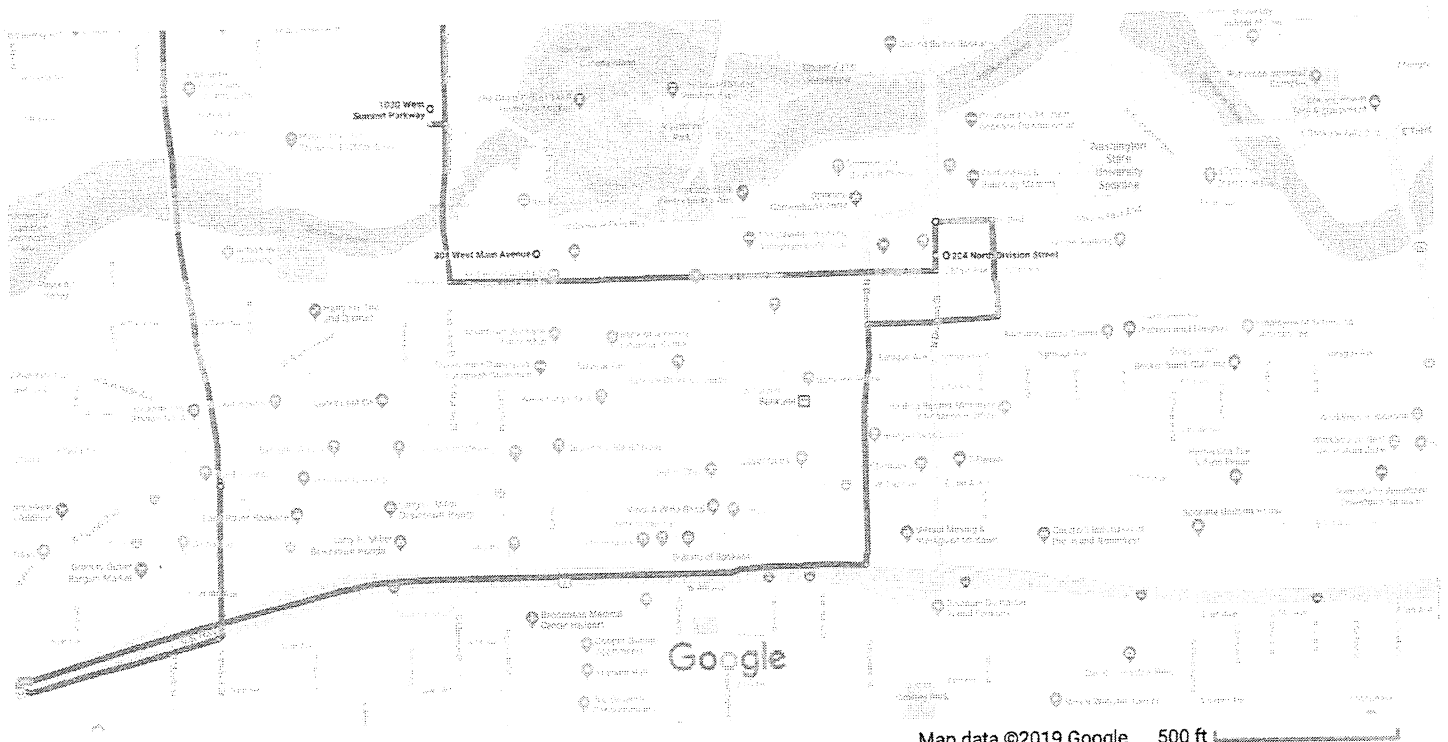

**gigo**

Section 2 . A Map of The Proposed Line

**Map . Route A**

Google Maps

1000 W Survival Loop to Spokane Tribe Casino

Drive 25.1 miles, 57 min

via Thorpe Rd and S Rambo Rd

57 min

<b>Stop 12</b>	<b>Fairchild AFB . Library</b> 2 West Castle Street Fairchild Air Force Base, WA 99011	<b>4:45 PM</b>
Exit parking lot turn right		Go .4 mi
Turn right into parking lot		Go 72 ft
<b>Stop 13</b>	<b>Fairchild AFB . Gym</b> 300 West Castle Street Fairchild Air Force Base, WA 99011	<b>4:47 PM</b>
Exit parking lot turn left onto Castle Street		Go 292 ft
Turn right on Foulois Avenue		Go .4 mi
Turn left onto West Arnold Street		Go .5 mi
Slight right onto Eaker Avenue		Go .6 mi
Turn right onto Rambo Road		Go 1.8 mi
Continue onto Thorpe Road		Go 1.4 mi
Turn right on Survival Loop		Go 235 ft
<b>End</b>	<b>Fairchild AFB . SERE Survival School</b> 1000 West Survival Loop, Fairchild AFB, Fairchild Air Force Base, WA 99011	<b>4:59 PM</b>
<hr/> <b>Total Travel Time</b>		<b>1 Hour 14 Minutes</b>

### Map . Route S

Google Maps 1000 W Survival Loop to 1000 W Survival Loop Drive 36.0 miles, 1 h 10 min

via Thorpe Rd and S Rambo Rd 1 h 10 min

1 h 10 min without traffic 36.0 miles

This route has restricted usage or private roads.