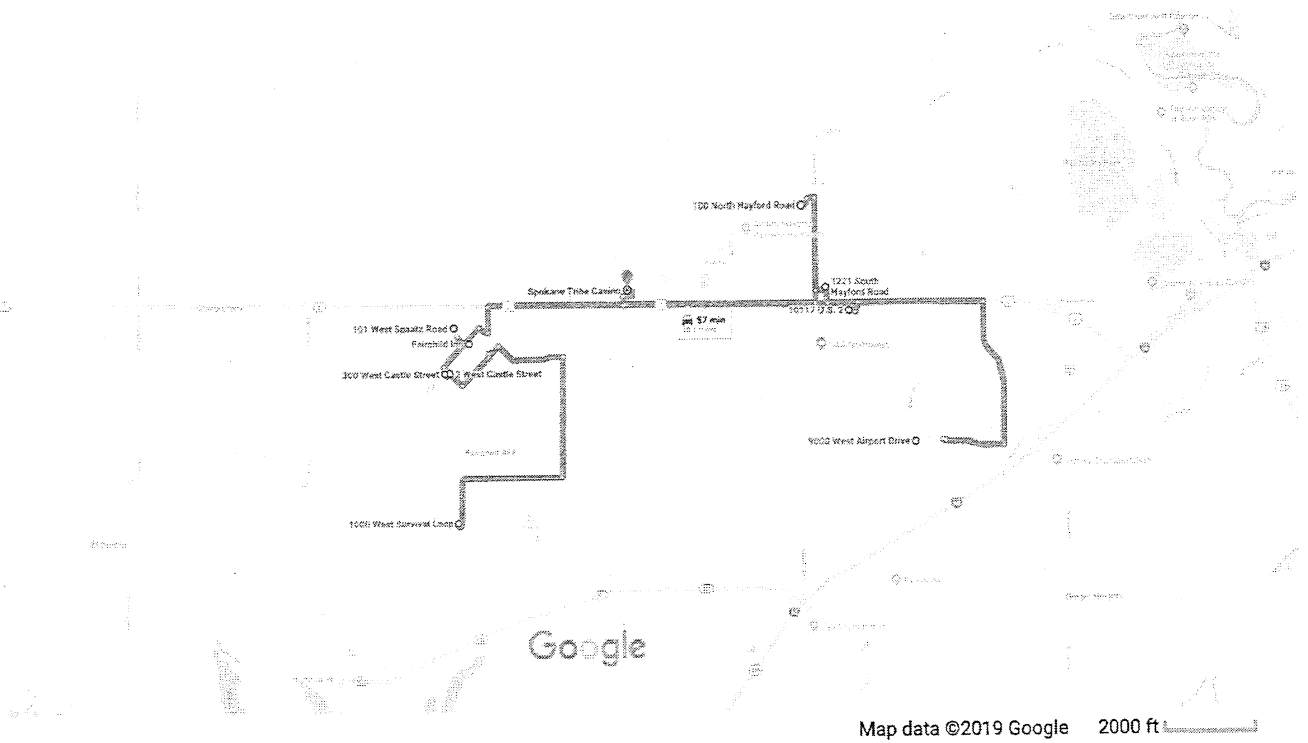

**gigo**

Section 2 . A Map of The Proposed Line

**Map . Route A**

Google Maps

1000 W Survival Loop to Spokane Tribe Casino

Drive 25.1 miles, 57 min

via Thorpe Rd and S Rambo Rd

57 min

57 min without traffic

25.1 miles

This route has restricted usage or private roads.

Google Maps

Spokane Tribe Casino to 1000 W Survival Loop

Drive 8.1 miles, 19 min

Map data ©2019 Google 2000 ft

via US-2

19 min

19 min without traffic

8.1 miles

This route has restricted usage or private roads.

### Route A      **Continuous Loops From Start of Route Hours Times**

<b>Start</b>	<b>Fairchild AFB . SERE Survival School</b> 1000 West Survival Loop, Fairchild AFB, Fairchild Air Force Base, WA 99011	<b>3:45 PM</b>
Head East on West Survival Loop towards Thorpe Road		Go 249 ft
West Survival Loop turns slightly left and becomes Thorpe Road		Go 1.7 mi
Thorpe Road turns slightly left and becomes South Rambo Road		Go 1.4 mi
Turn left onto Eaker Road		Go .6 mi
Continue on Eaker Avenue		Go .2 mi
Turn left onto Elm Street		Go .1 mi
Turn left onto Mitchell Street		Go 213 ft
Turn right onto Bong Street		Go .5 mi
Turn right onto Foulois Avenue		Go .2 mi
Turn left at the 1st cross street onto West Castle Street		Go 292 ft
<b>Stop 1</b>	<b>Fairchild AFB . Base Fitness Center</b> 300 West Castle Street Fairchild Air Force Base, WA 99011	<b>3:57 PM</b>