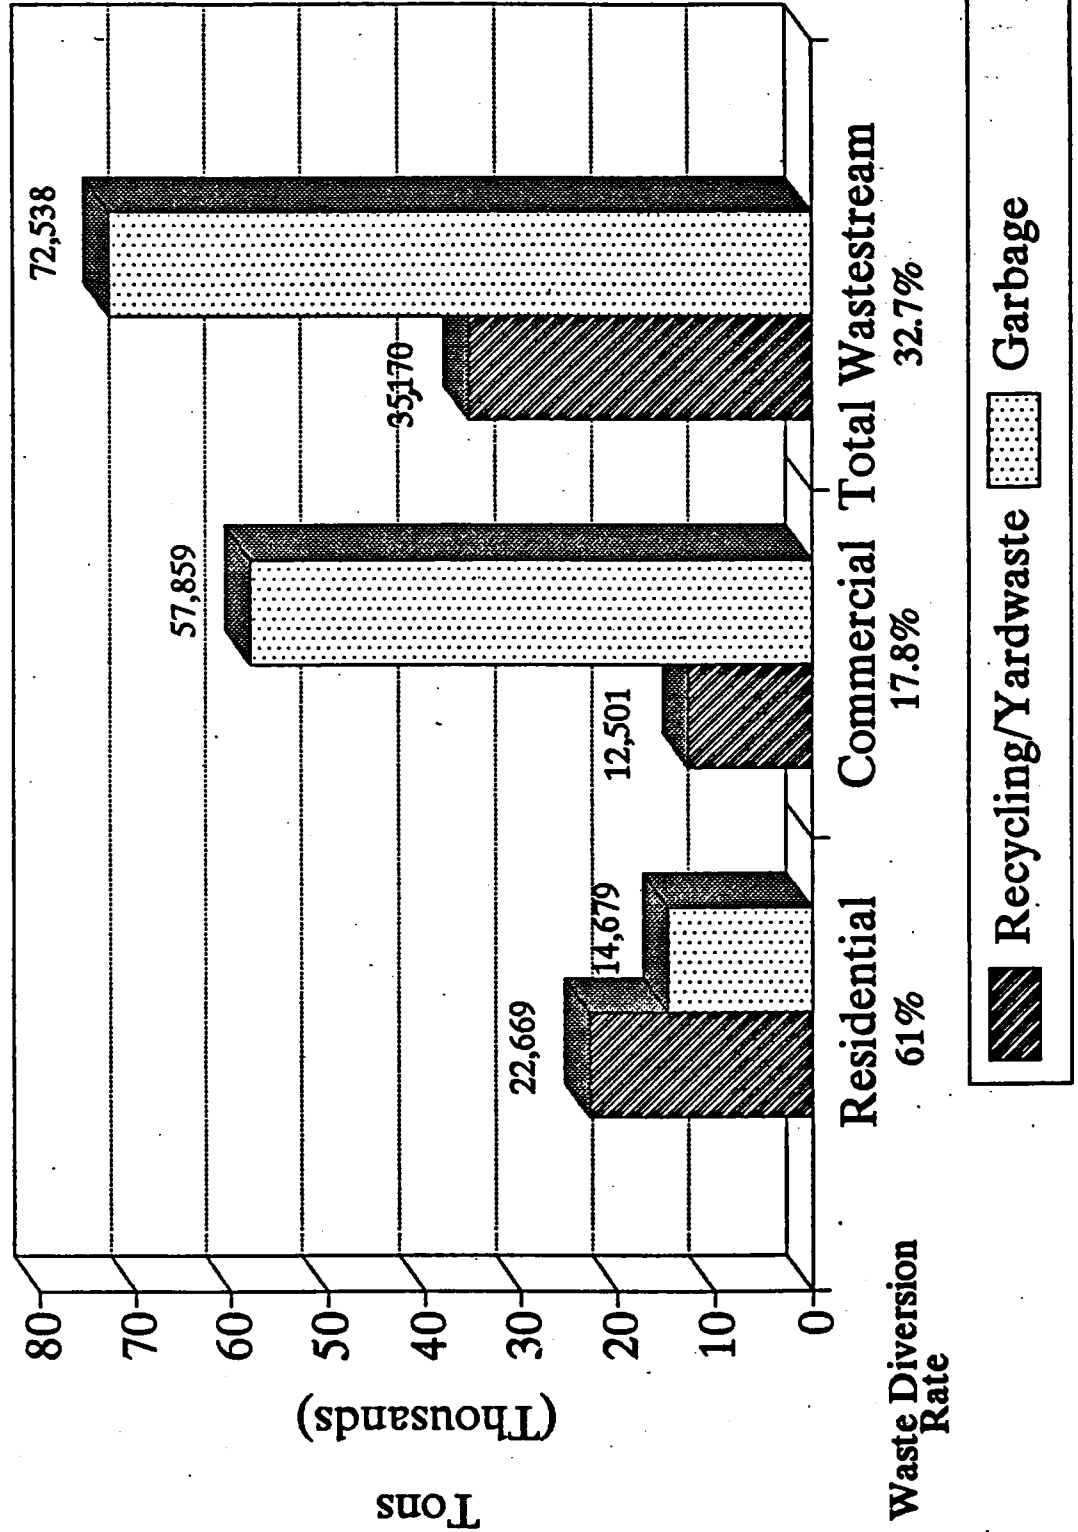

WASTESTREAM BREAKDOWN, 1993¹

City of Bellevue Solid Waste Program

WASHINGTON UTILITIES AND SERVICES CORPORATION
 No. TG-940411 33v