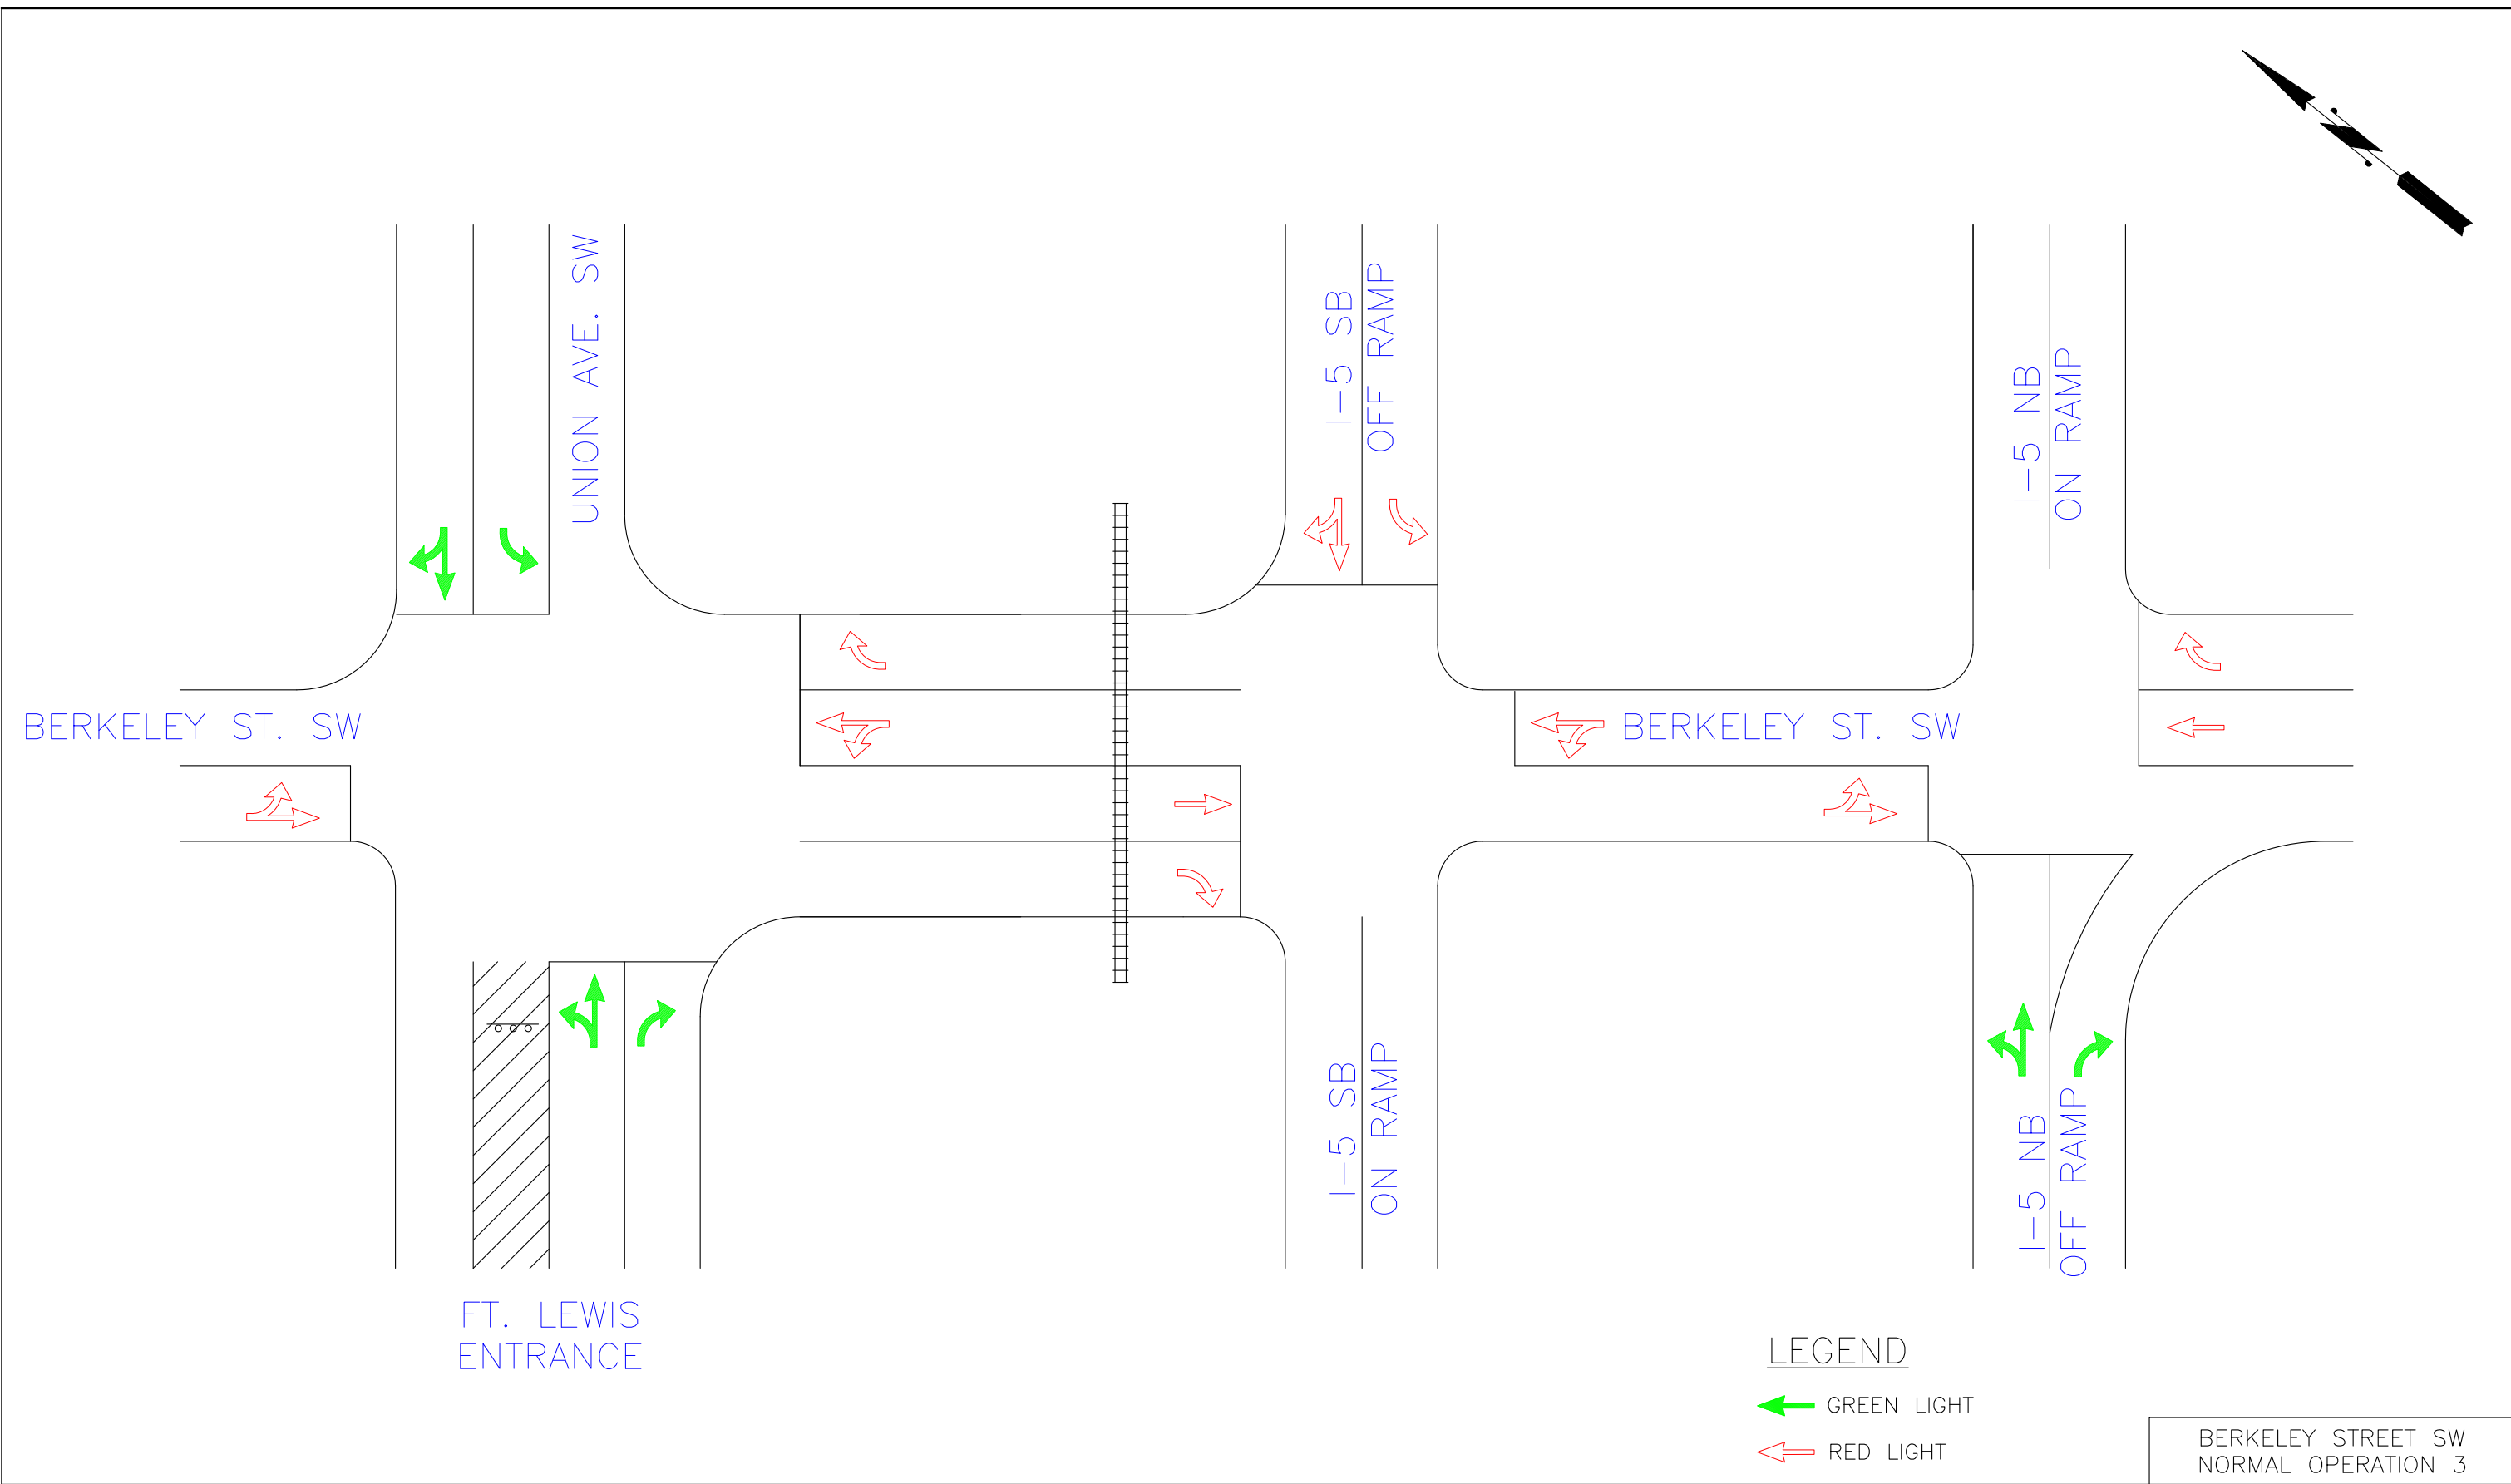

LEGEND

- GREEN LIGHT
- RED LIGHT

BERKELEY STREET SW
NORMAL OPERATION 2

BERKELEY ST. SW

UNION AVE. SW

I-5 SB
OFF RAMP

I-5 NB
ON RAMP

BERKELEY ST. SW

I-5 SB
ON RAMP

I-5 NB
OFF RAMP

FT. LEWIS
ENTRANCE

LEGEND

- GREEN LIGHT
- RED LIGHT

BERKELEY STREET SW
NORMAL OPERATION 4

LEGEND

- GREEN LIGHT
- RED LIGHT
- LED SIGN "NO RIGHT TURN"

BERKELEY STREET SW
RR PREEMPTION OPERATION