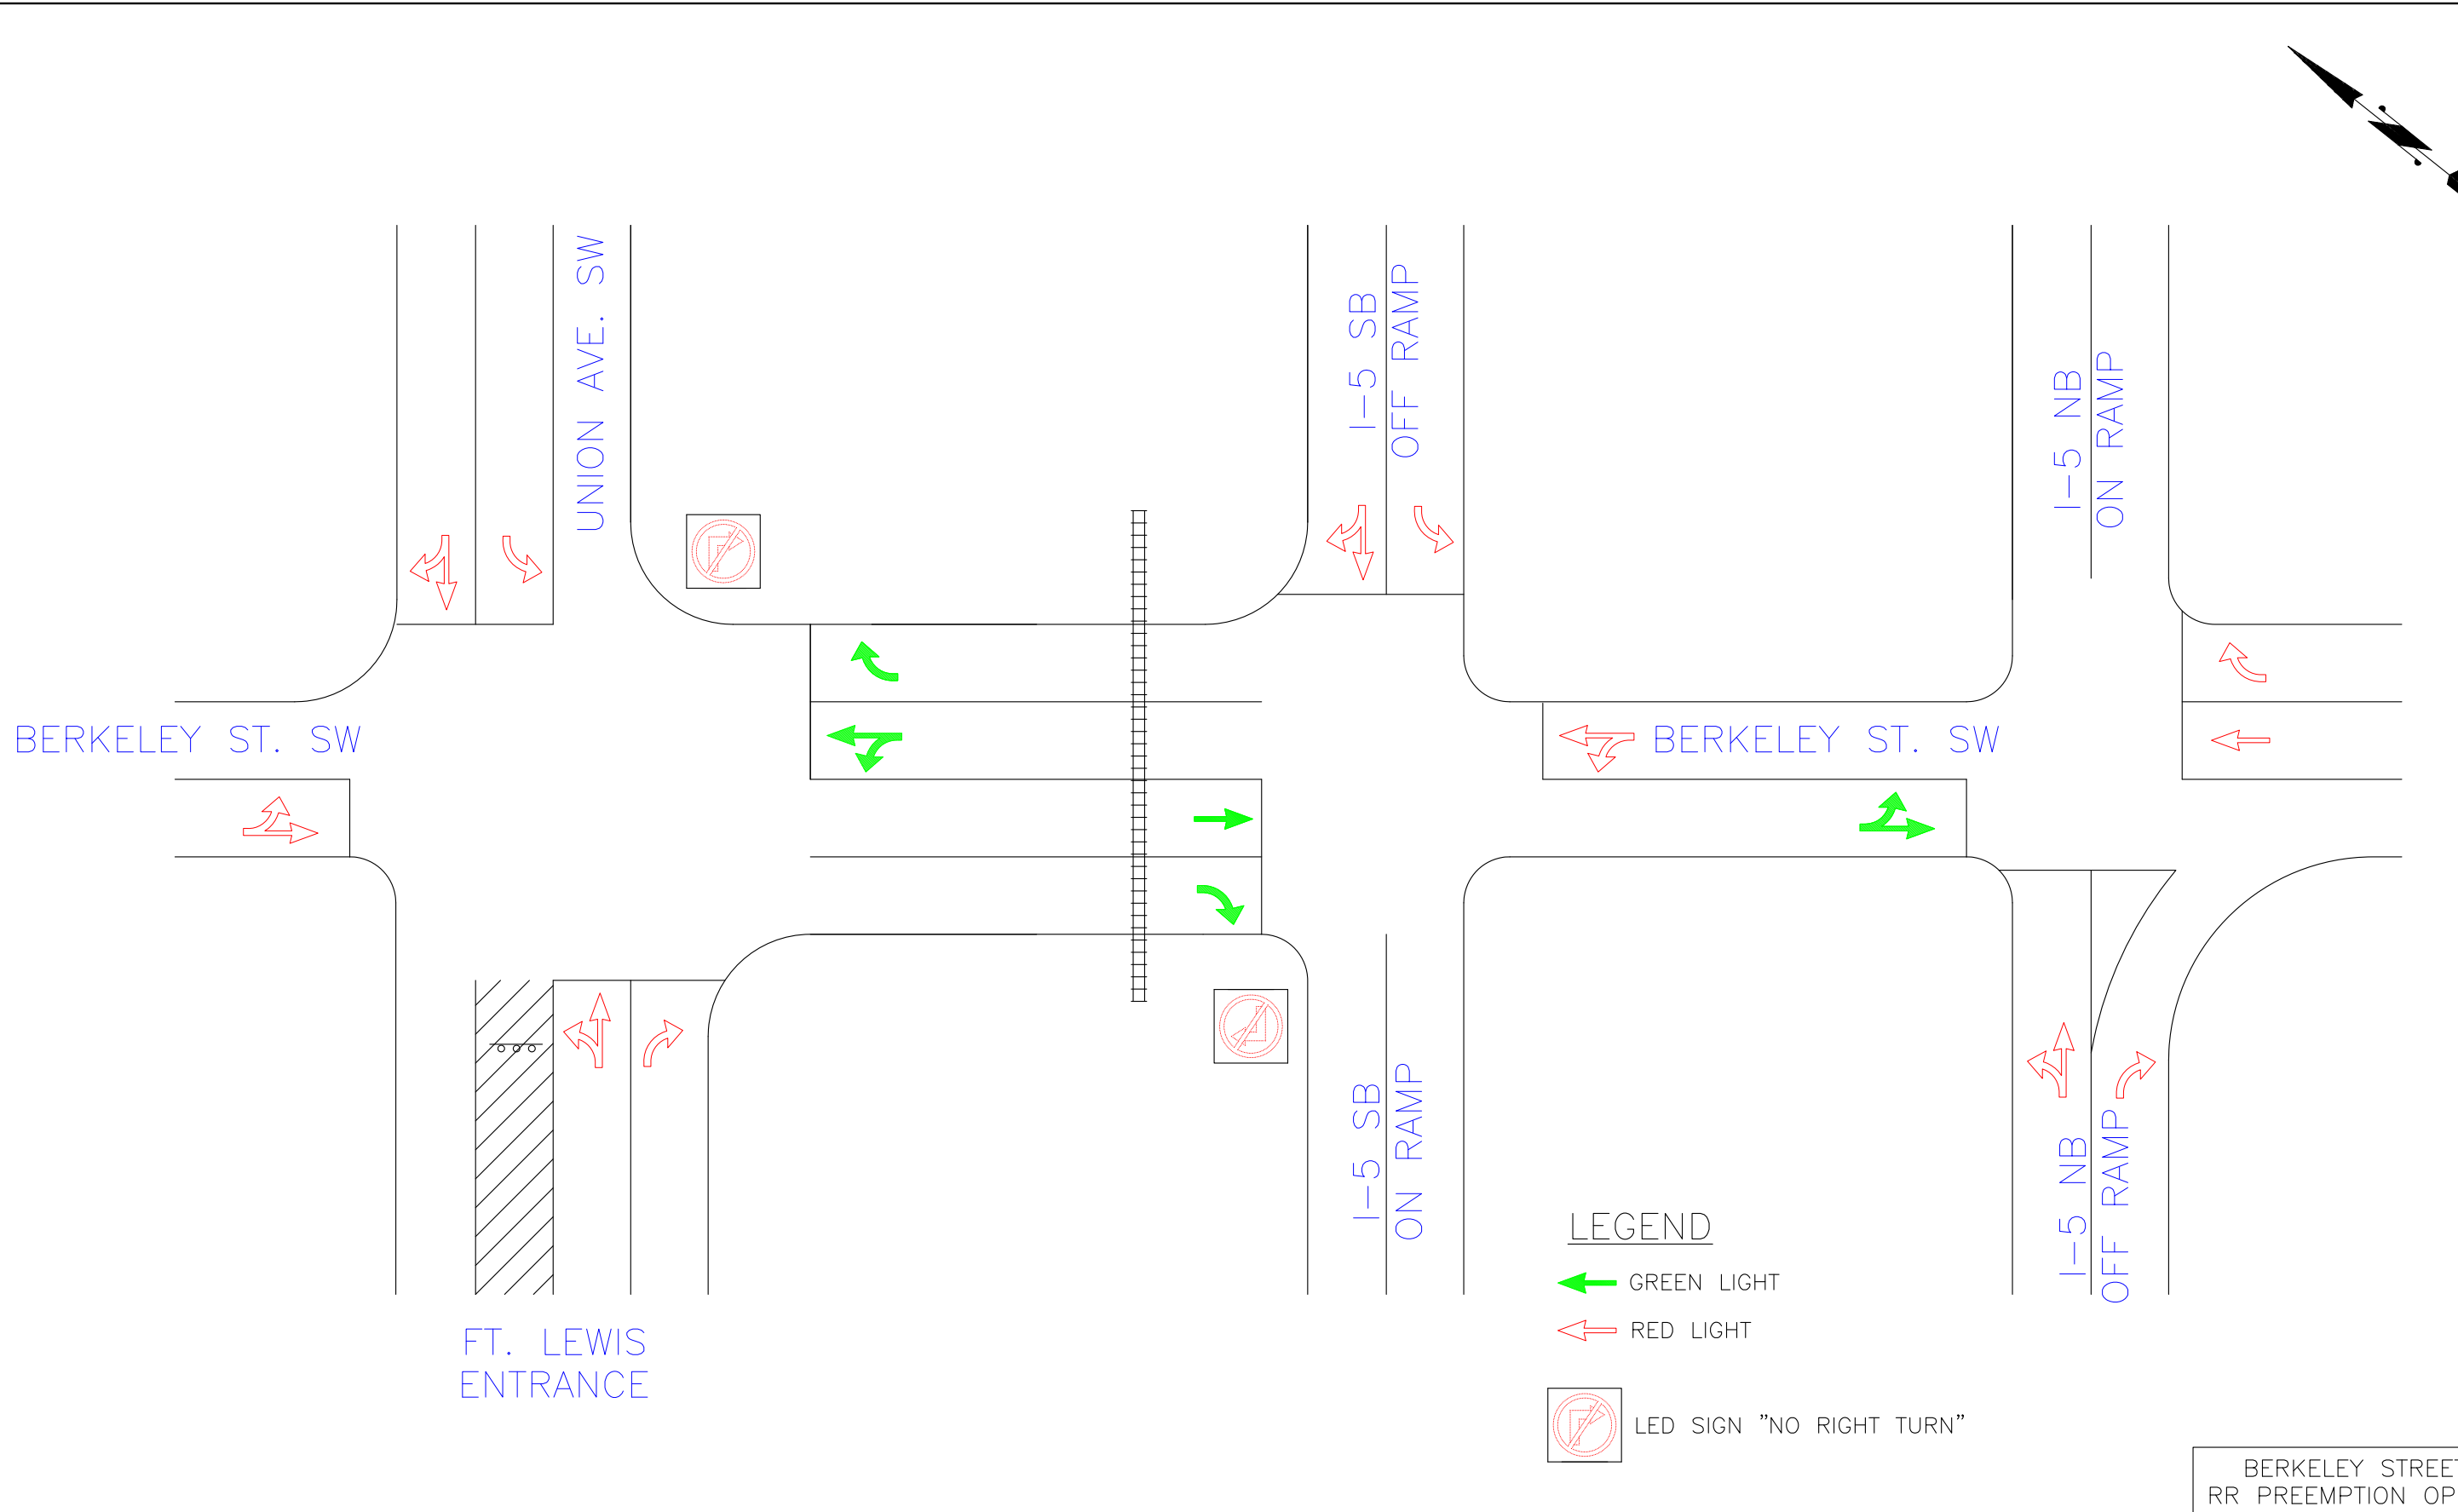

LEGEND

- GREEN LIGHT
- RED LIGHT

BERKELEY STREET SW
NORMAL OPERATION 2

BERKELEY ST. SW

UNION AVE. SW

I-5 SB
OFF RAMP

I-5 NB
ON RAMP

BERKELEY ST. SW

I-5 SB
ON RAMP

I-5 NB
OFF RAMP

FT. LEWIS
ENTRANCE

LEGEND

- GREEN LIGHT
- RED LIGHT

BERKELEY STREET SW
NORMAL OPERATION 4

LEGEND

- GREEN LIGHT
- RED LIGHT
- LED SIGN "NO RIGHT TURN"

BERKELEY STREET SW
RR PREEMPTION OPERATION