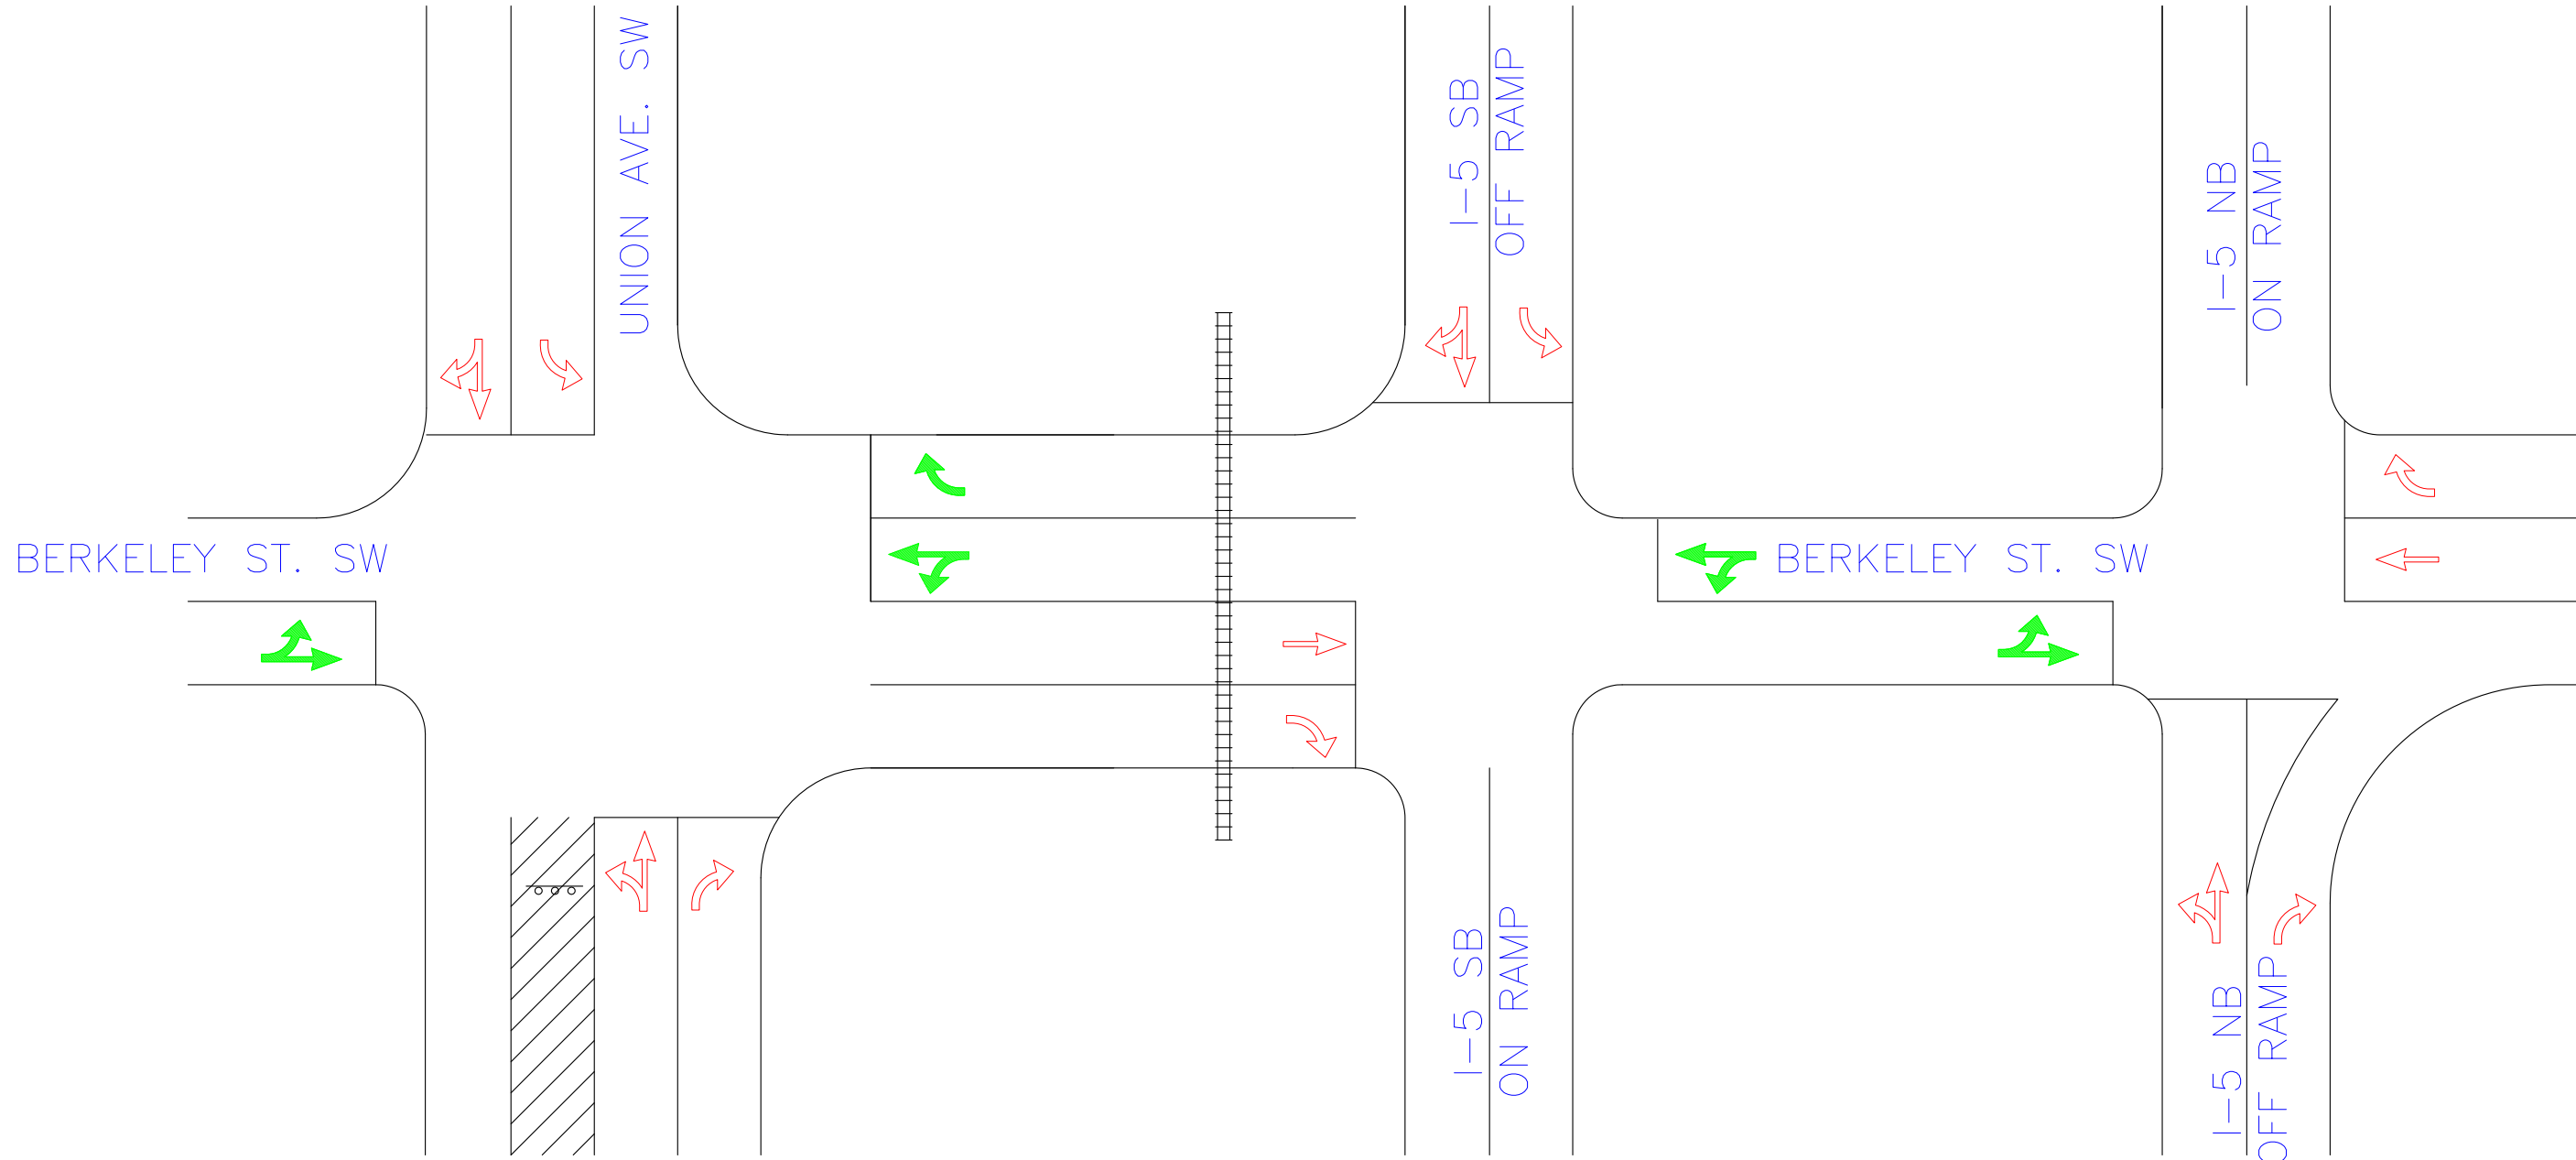

LEGEND

- GREEN LIGHT
- RED LIGHT

BERKELEY STREET SW
NORMAL OPERATION 2

BERKELEY ST. SW

UNION AVE. SW

I-5 SB
OFF RAMP

I-5 NB
ON RAMP

BERKELEY ST. SW

I-5 SB
ON RAMP

I-5 NB
OFF RAMP

FT. LEWIS
ENTRANCE

LEGEND

- GREEN LIGHT
- RED LIGHT

BERKELEY STREET SW
NORMAL OPERATION 4

LEGEND

- GREEN LIGHT
- RED LIGHT
- LED SIGN "NO RIGHT TURN"

BERKELEY STREET SW
RR PREEMPTION OPERATION