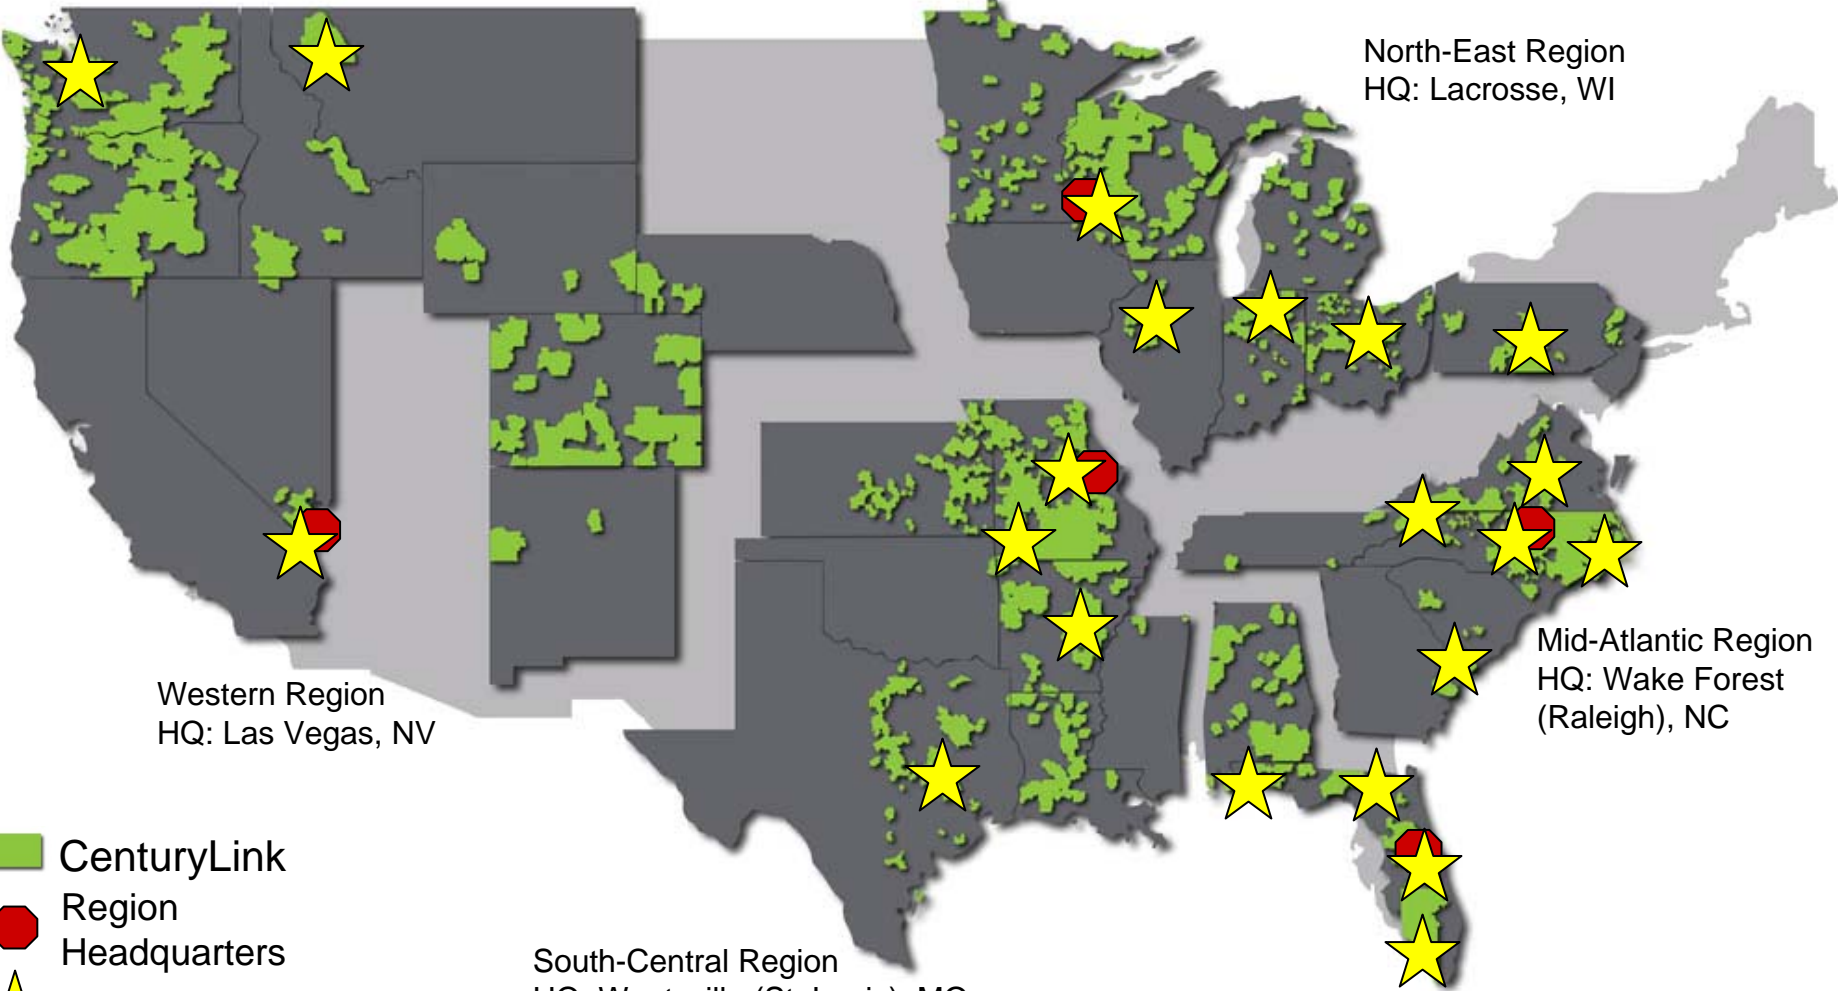

CenturyLink – Experienced Consolidator

Exhibit TS-2

Integration Timelines

Exhibit TS-3

Embarq Transaction

Qwest Transaction

- RVP/GM Structure
- Area Ops Manager
- Area Plant Supervisors
- Technicians
- Community Focus
- Local Consumer Distribution:
 - Retail stores
 - Door to Door Sales
 - Multi Dwelling Unit Sales

Proven Go-to-Market Service Delivery Model

Western Region
HQ: Las Vegas, NV

North-East Region
HQ: Lacrosse, WI

Mid-Atlantic Region
HQ: Wake Forest (Raleigh), NC

South-Central Region
HQ: Wentzville (St. Louis), MO

Southern Region
HQ: Apopka (Orlando), FL

- CenturyLink
- Region Headquarters
- GM Location