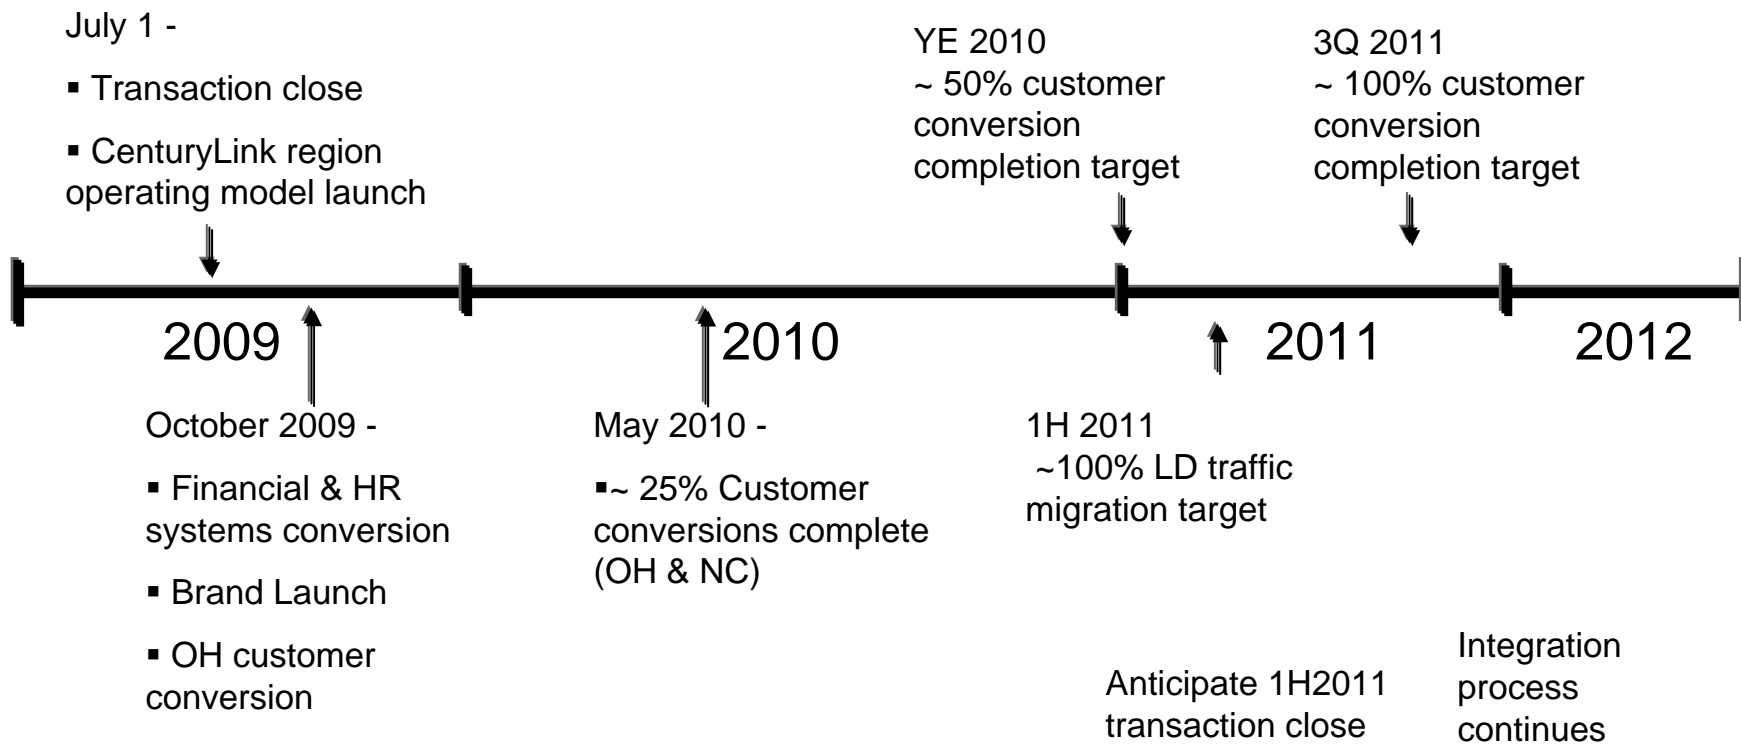

CenturyLink – Experienced Consolidator

Exhibit TS-2

Integration Timelines

Exhibit TS-3

Embarq Transaction

Qwest Transaction

- RVP/GM Structure
- Area Ops Manager
- Area Plant Supervisors
- Technicians
- Community Focus
- Local Consumer Distribution:
 - Retail stores
 - Door to Door Sales
 - Multi Dwelling Unit Sales

Proven Go-to-Market Service Delivery Model

Western Region
HQ: Las Vegas, NV

North-East Region
HQ: Lacrosse, WI

Mid-Atlantic Region
HQ: Wake Forest (Raleigh), NC

South-Central Region
HQ: Wentzville (St. Louis), MO