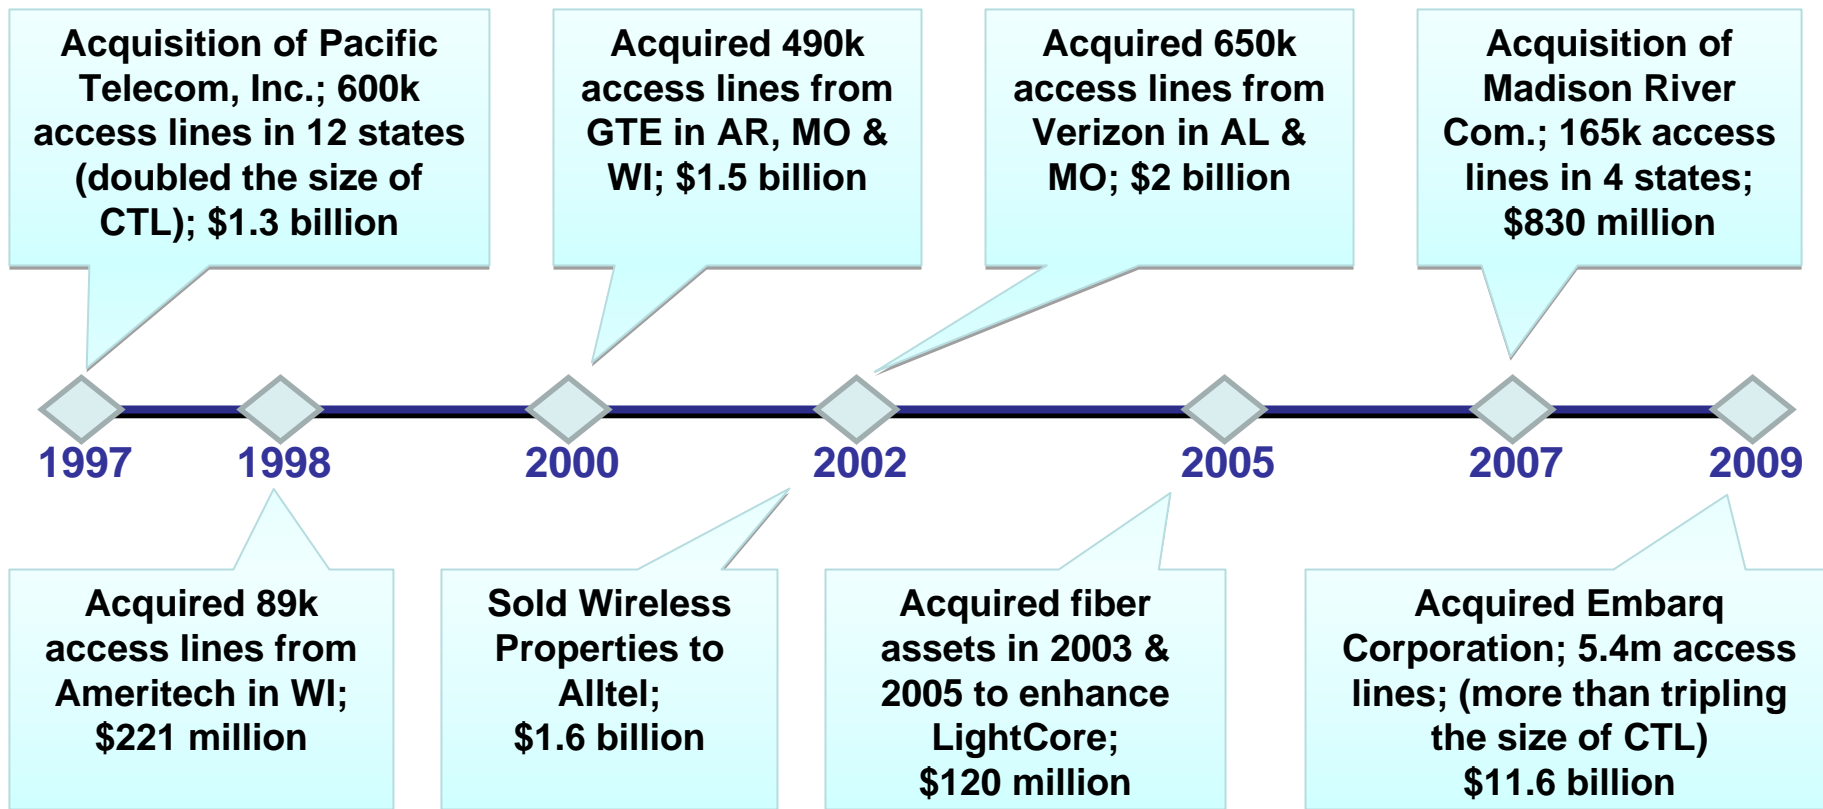

CenturyLink – Experienced Consolidator

Exhibit TS-2

Integration Timelines

Exhibit TS-3

Embarq Transaction

Qwest Transaction

- RVP/GM Structure
- Area Ops Manager
- Area Plant Supervisors
- Technicians
- Community Focus
- Local Consumer Distribution:
 - Retail stores
 - Door to Door Sales
 - Multi Dwelling Unit Sales

Proven Go-to-Market Service Delivery Model

Western Region
HQ: Las Vegas, NV

North-East Region
HQ: Lacrosse, WI

Mid-Atlantic Region
HQ: Wake Forest (Raleigh), NC

South-Central Region
HQ: Wentzville (St. Louis), MO

Southern Region
HQ: Apopka (Orlando), FL

- CenturyLink
- Region Headquarters
- GM Location