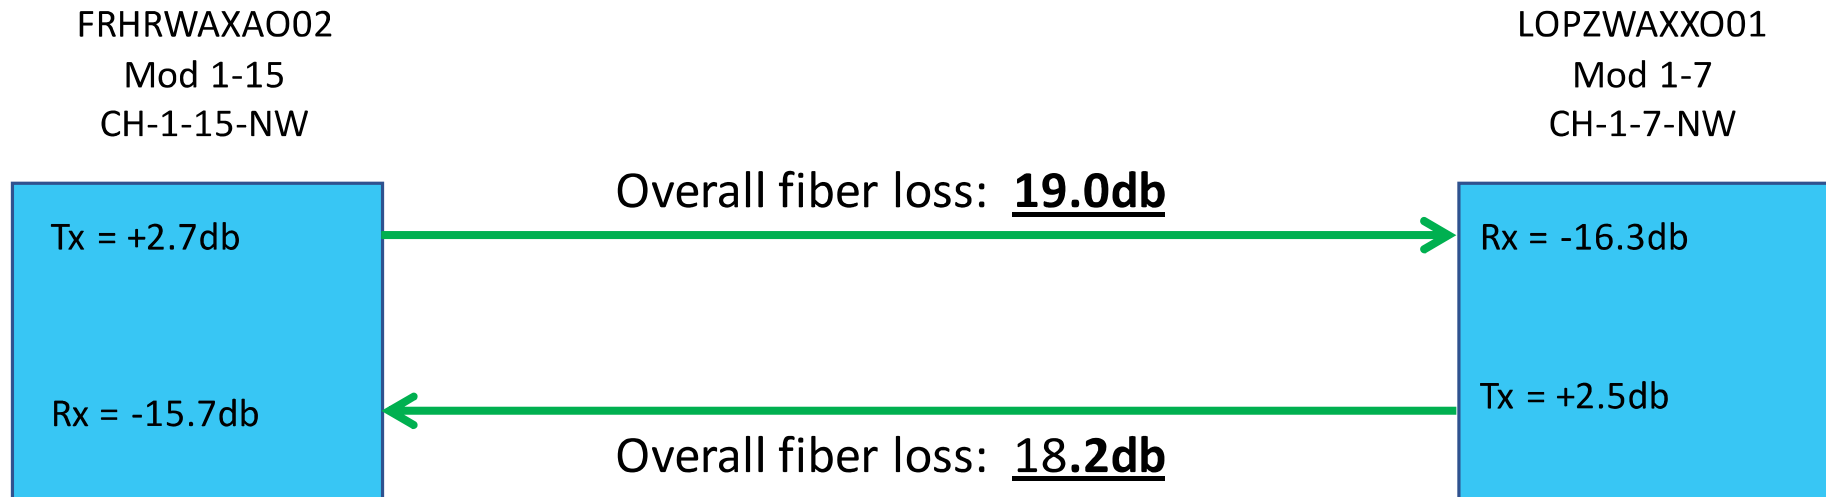

- Over all fiber loss is calculated as the difference between the Tx level and the Rx levels.
- These levels were taking on the OSC channels in the 7100 AMP Modules.

San Juan Island fiber results.

La Conner to Lopez Island

ROADM supports up to 26db span loss

San Juan Island fiber results.

The following document describes the “Overall” Fiber loss between the FW7420 located in Lopez Island and Friday Harbor Washington

- Over all fiber loss is calculated as the difference between the Tx level and the Rx levels.
- These levels were taking on the OSC channel in the FW7420.

San Juan Island fiber results.

Friday Harbor to Lopez Island

SFP Specifications
 SFP/2G5U/C1570V/SM/LC
 Transmitter output power range 0 dBm ... +4 dBm
 Receiver dynamic range -22 dBm ... -9 dBm

SFP Specifications
 SFP/2G5U/C1490V/SM/LC
 Transmitter output power range 0 dBm ... +4 dBm
 Receiver dynamic range -22 dBm ... -9 dBm