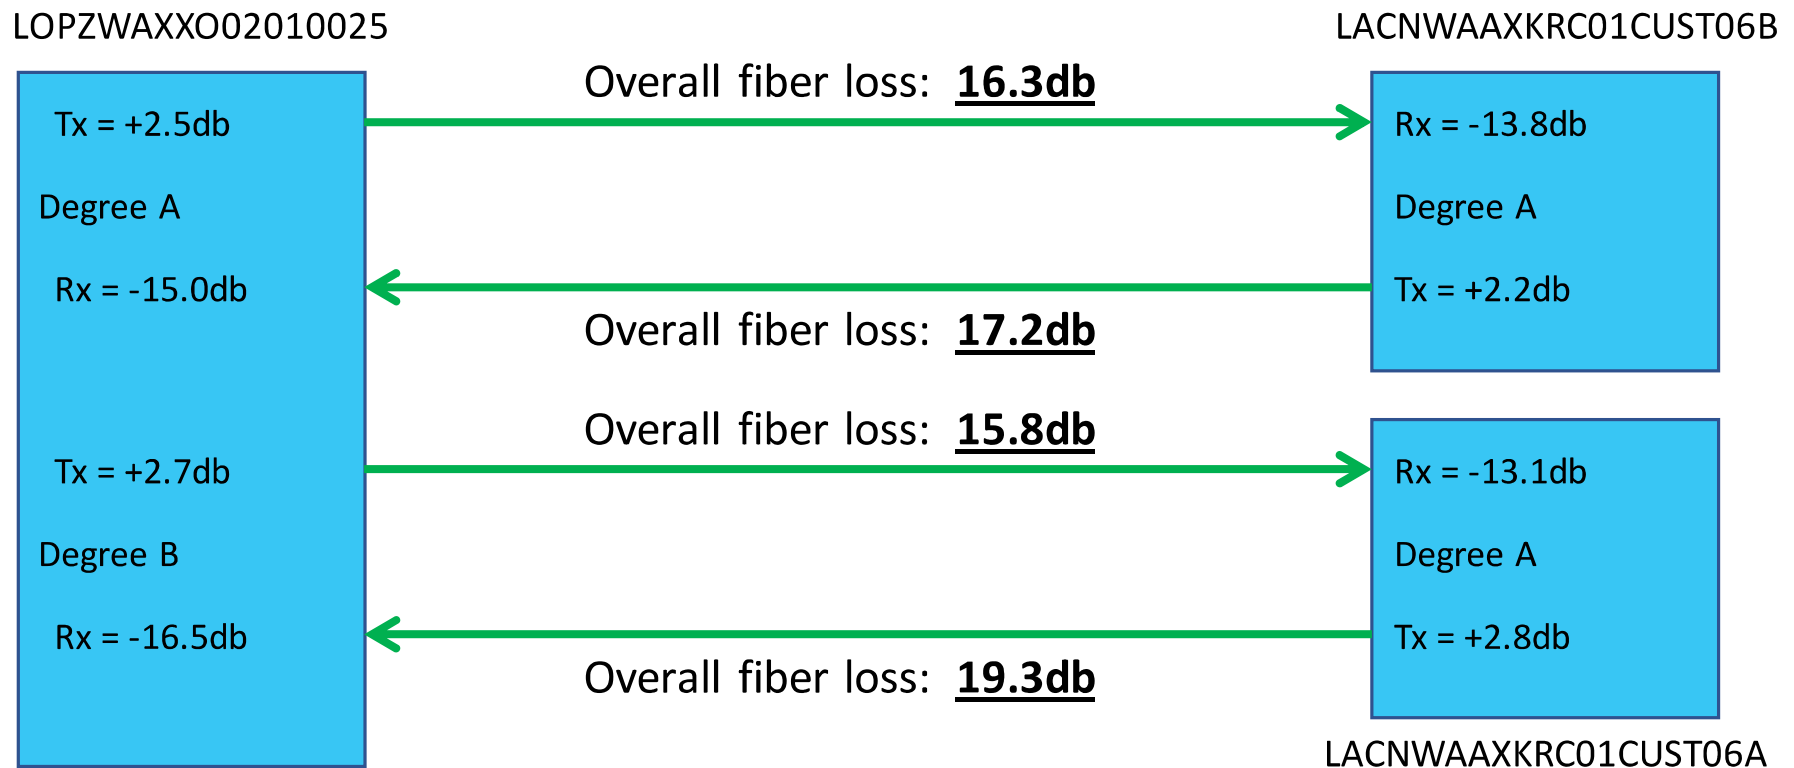

San Juan Island fiber results

Coriant 7100 Backbone Overall fiber loss as of 10/03/2022
FW7420 Backbone Overall fiber loss as of 10/03/2022

San Juan Island fiber results.

The following document describes the “Overall” Fiber loss between the 7100 located in Lopez Island and La Conner Washington

- Over all fiber loss is calculated as the difference between the Tx level and the Rx levels.
- These levels were taking on the OSC channels in the 7100 AMP Modules.

San Juan Island fiber results.

La Conner to Lopez Island

ROADM supports up to 26db span loss

San Juan Island fiber results.

The following document describes the “Overall” Fiber loss between the FW7420 located in Lopez Island and Friday Harbor Washington

- Over all fiber loss is calculated as the difference between the Tx level and the Rx levels.
- These levels were taking on the OSC channel in the FW7420.

San Juan Island fiber results.

Friday Harbor to Lopez Island

SFP Specifications
 SFP/2G5U/C1570V/SM/LC
 Transmitter output power range 0 dBm ... +4 dBm
 Receiver dynamic range -22 dBm ... -9 dBm

SFP Specifications
 SFP/2G5U/C1490V/SM/LC
 Transmitter output power range 0 dBm ... +4 dBm
 Receiver dynamic range -22 dBm ... -9 dBm