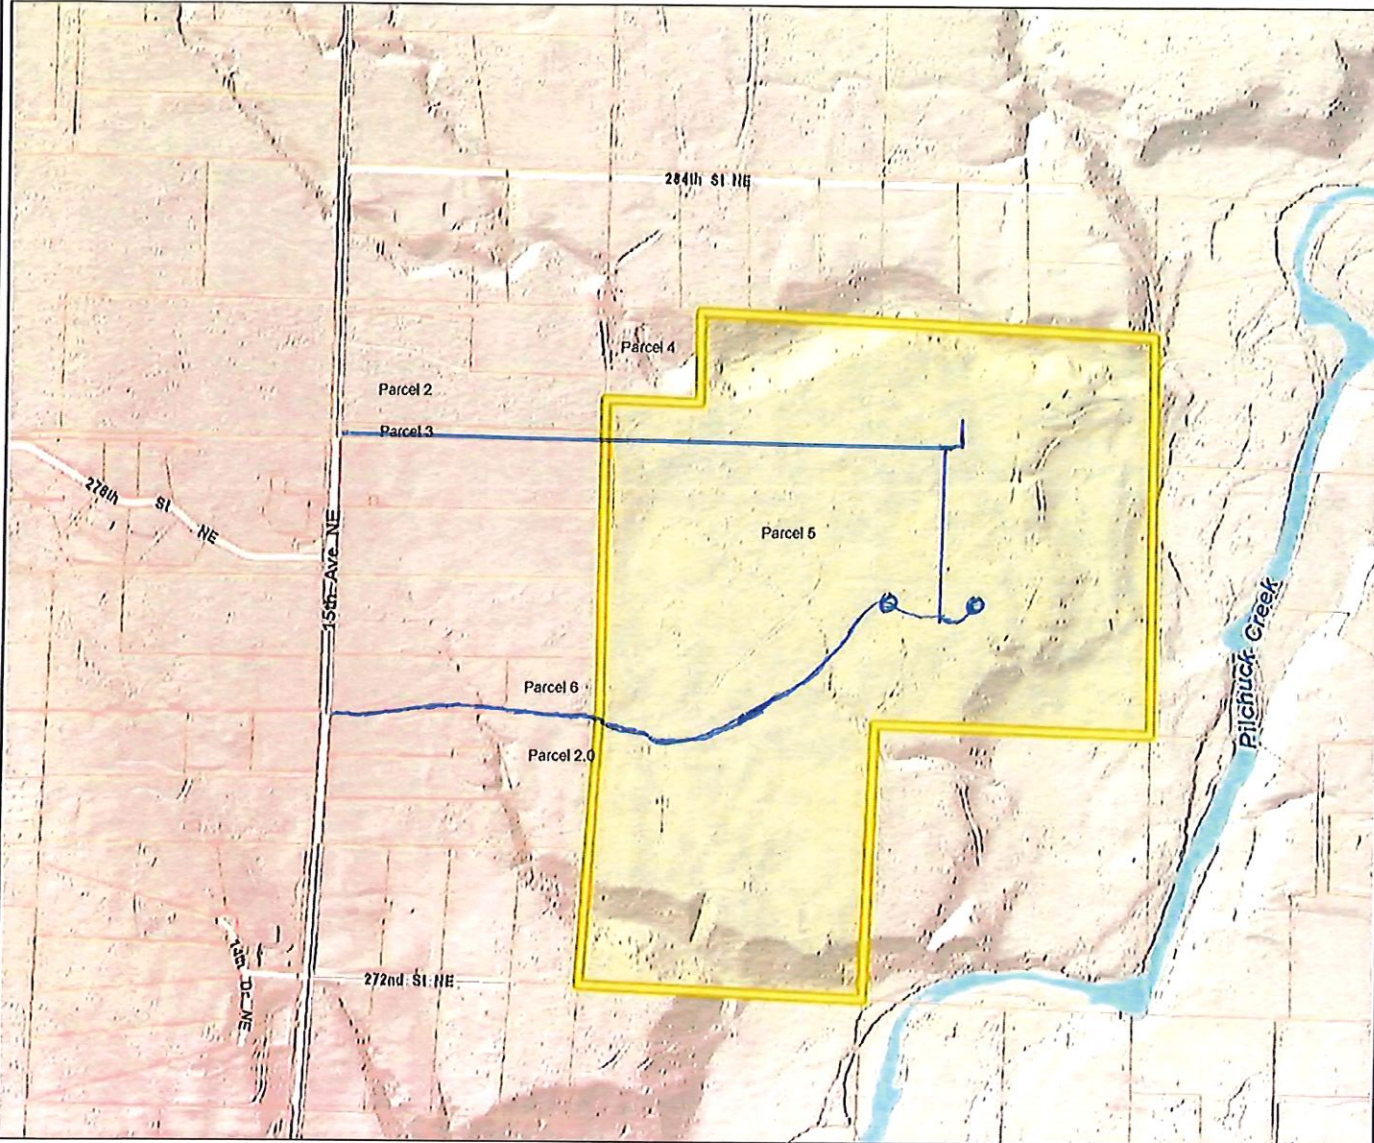

Brookside RB

Legend

1. Parcel
   - Recent Sales 2023
   - Recent Sales 2022
   - Recent Sales 2021
   - City Boundary
   - County Park
   - National Forest
   - Water
2. **Street Types**
3. Interstate
   - State Route
   - Local Road

0 938 1,875 Feet

— = Brookside Water Line

12/26/2023