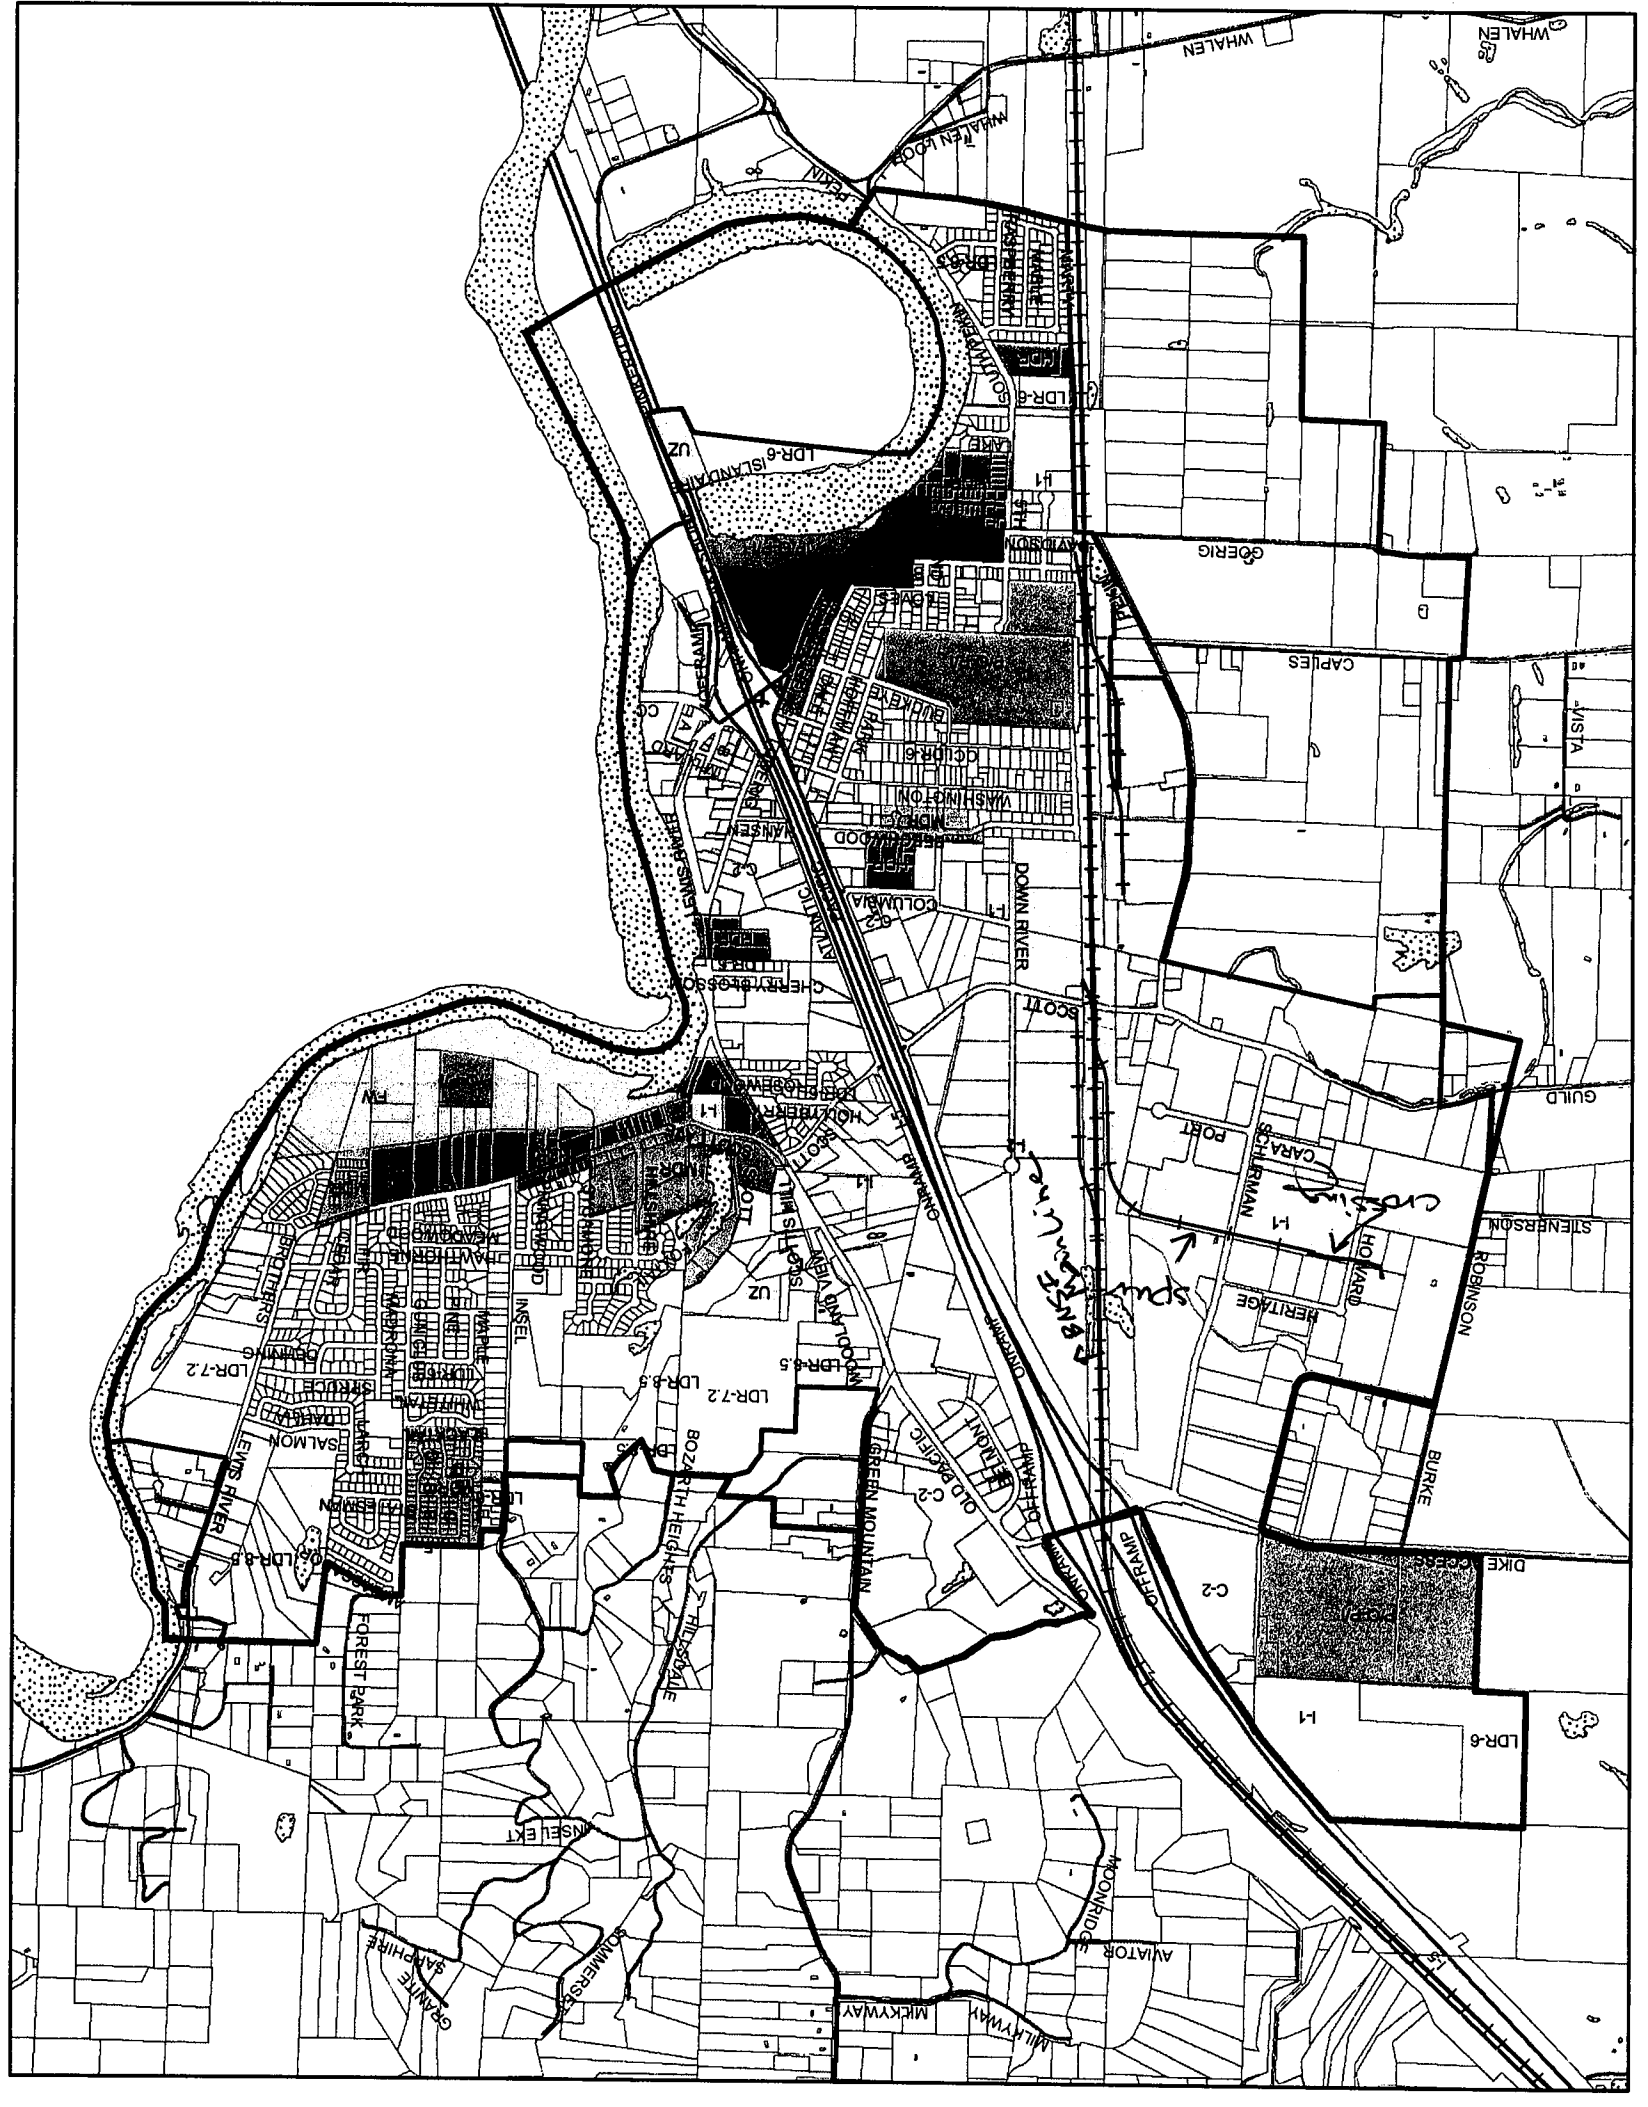

Woodland Zoning Map 2008

- Legend**
- Railroads
 - UGB
 - City Limit
 - Streets
 - Hydrology
- ZONE**
- C-1
 - C-2
 - C-3
 - FW
 - HDR
 - I-1
 - I-2
 - LDR-6
 - LDR-7.2
 - LDR-8.5
 - MDR
 - P/Q-P/I
 - UZ