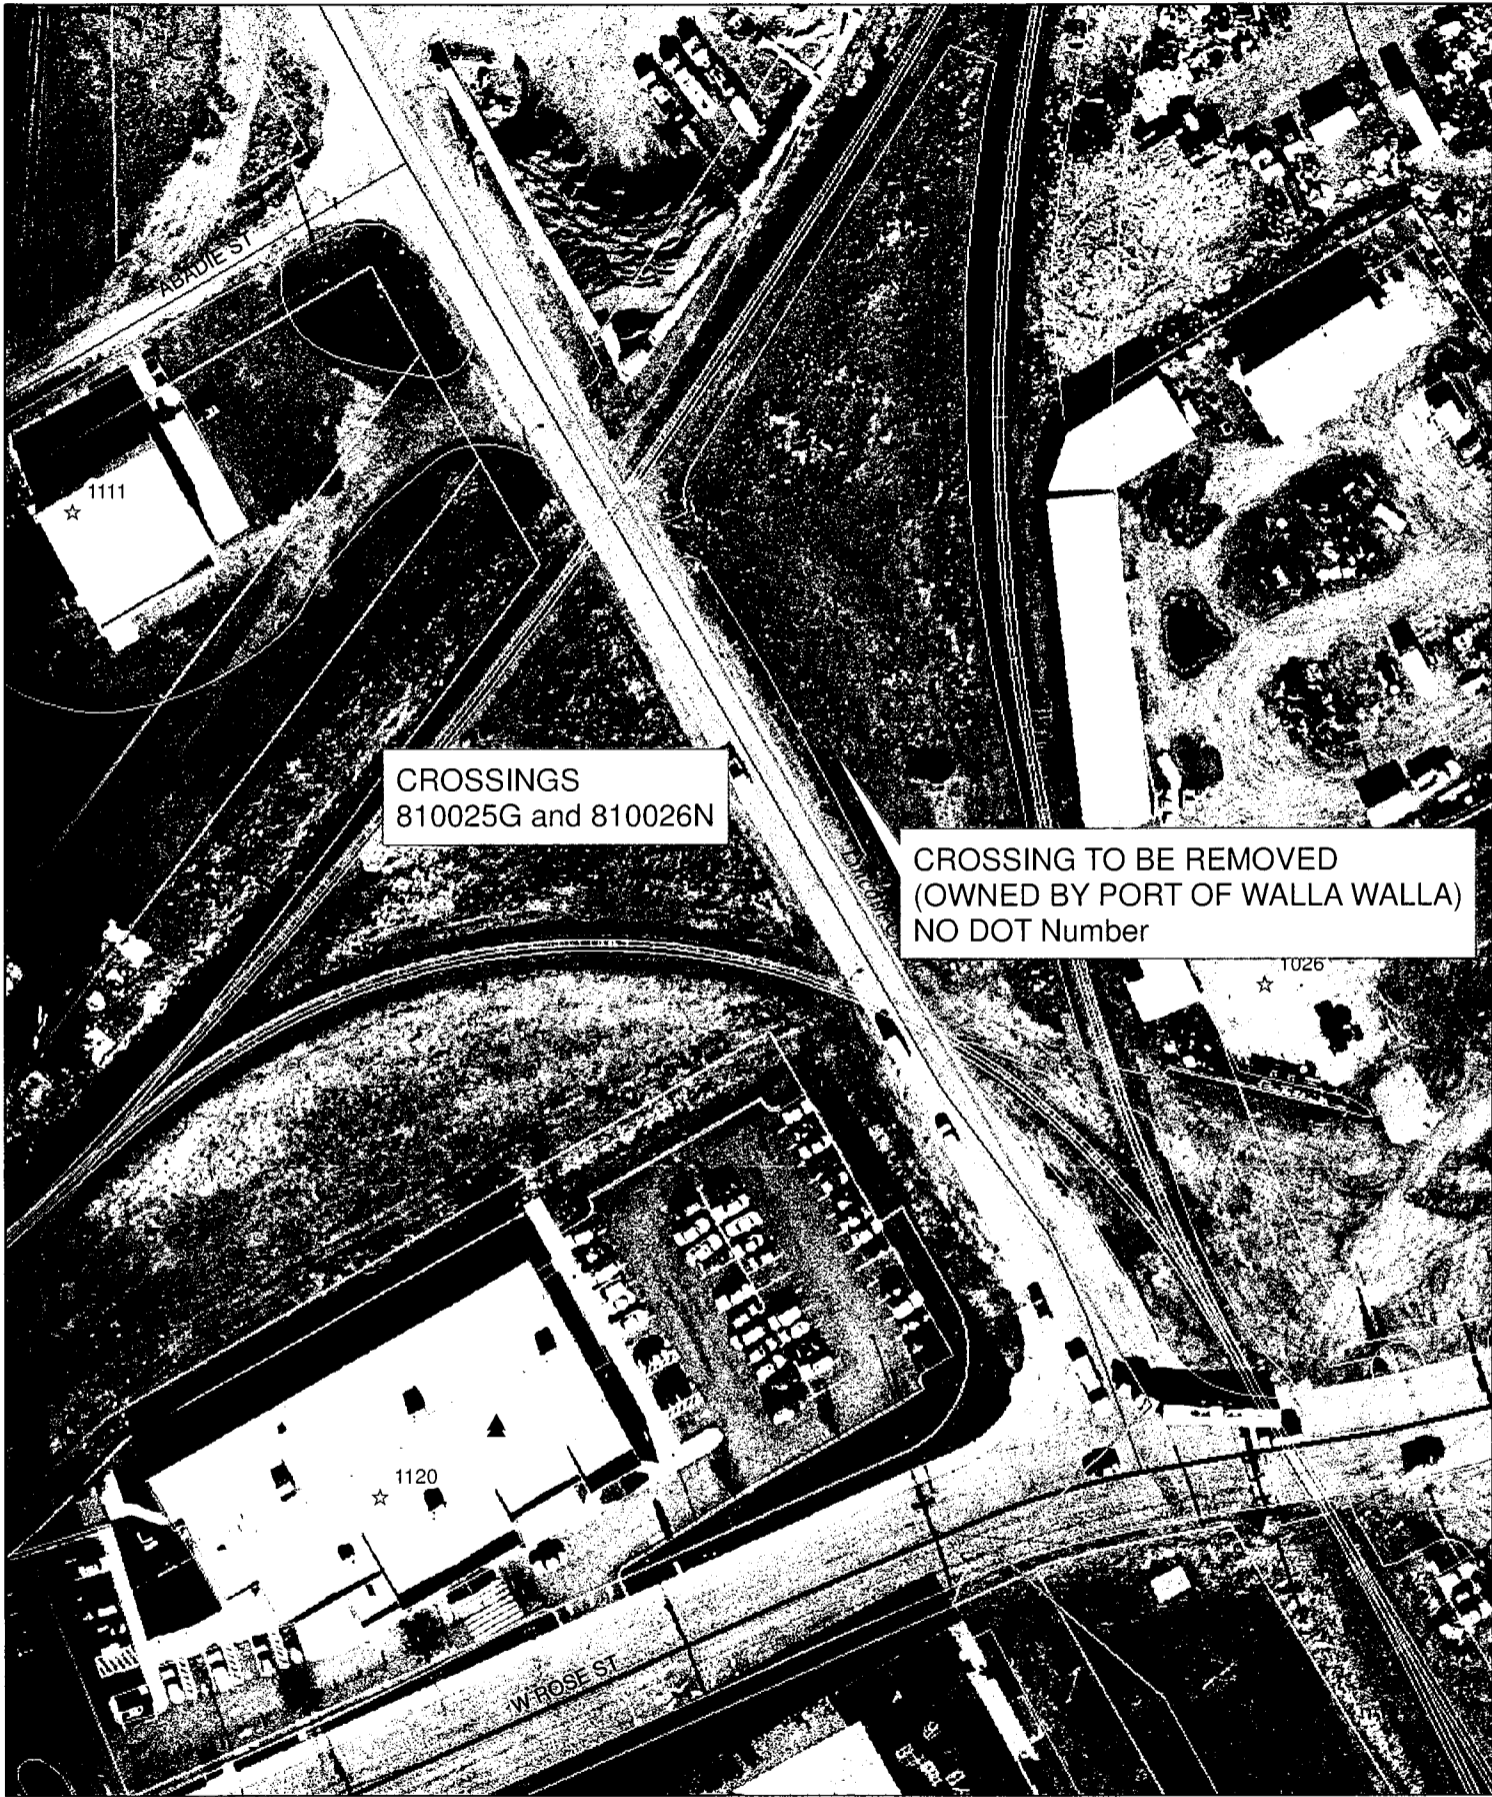

S. End Vicinity Map - 13th St. RR X-INGS

Print Date: 5/15/09

0 37.5 75 150 Feet