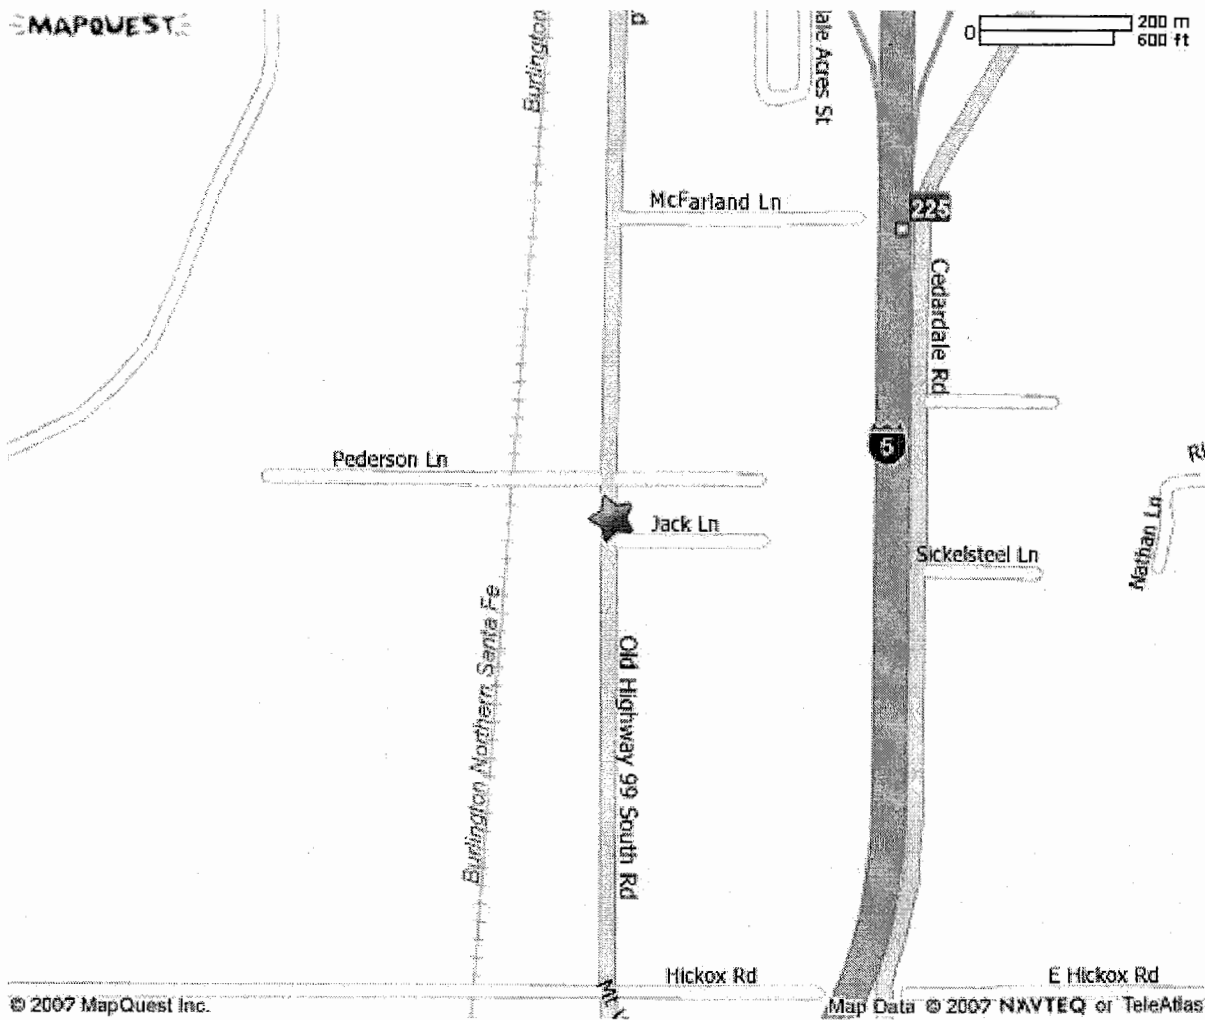

3216 Old Highway 99 S Rd
Mount Vernon WA
98273-9070 US

Notes:

City of Mount Vernon Response to Staff
Data Request No. 2

What is Your Credit Score?

TransUnion	Experian	Equifax
300 350 400 450 500 550 600 650 700 750 800	300 350 400 450 500 550 600 650 700 750 800	300 350 400 450 500 550 600 650 700 750 800
You are here (516)	You are here (625)	You are here (618)

[Click Here to Find Out!](#)

Based on your credit report data, this is a numerical depiction of your creditworthiness. High scores are better.

privacy matters.com

All rights reserved. Use Subject to License/Copyright

This map is informational only. No representation is made or warranty given as to its content. User assumes all risk of use. MapQuest and its suppliers assume no responsibility for any loss or delay resulting from such use.