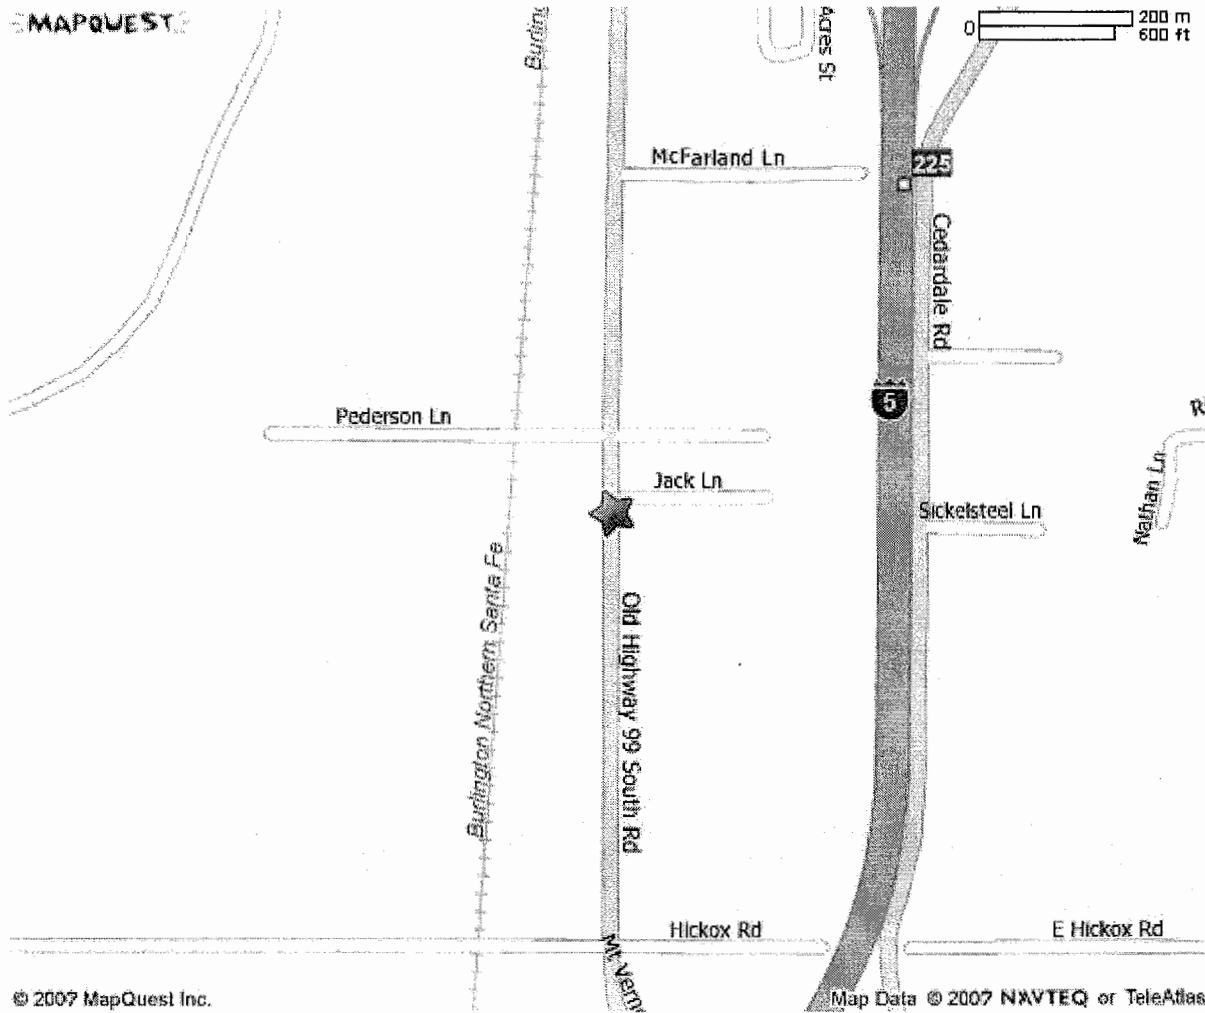

4220 Old Highway 99 S Rd
Mount Vernon WA
98273-9022 US

Notes:

City of Mount Vernon Response to Staff
Data Request No. 2

What is Your Credit Score?

TransUnion	Experian	Equifax
300 350 400 450 500 550 600 650 700 750	300 350 400 450 500 550 600 650 700 750	300 350 400 450 500 550 600 650 700 750
You are here (646)	You are here (616)	You are here (618)

[Click Here to Find Out!](#)

Based on your credit report data, this is a numerical depiction of your creditworthiness. High scores are better.

privacy matters.com

All rights reserved. Use Subject to License/Copyright

This map is informational only. No representation is made or warranty given as to its content. User assumes all risk of use. MapQuest and its suppliers assume no responsibility for any loss or delay resulting from such use.