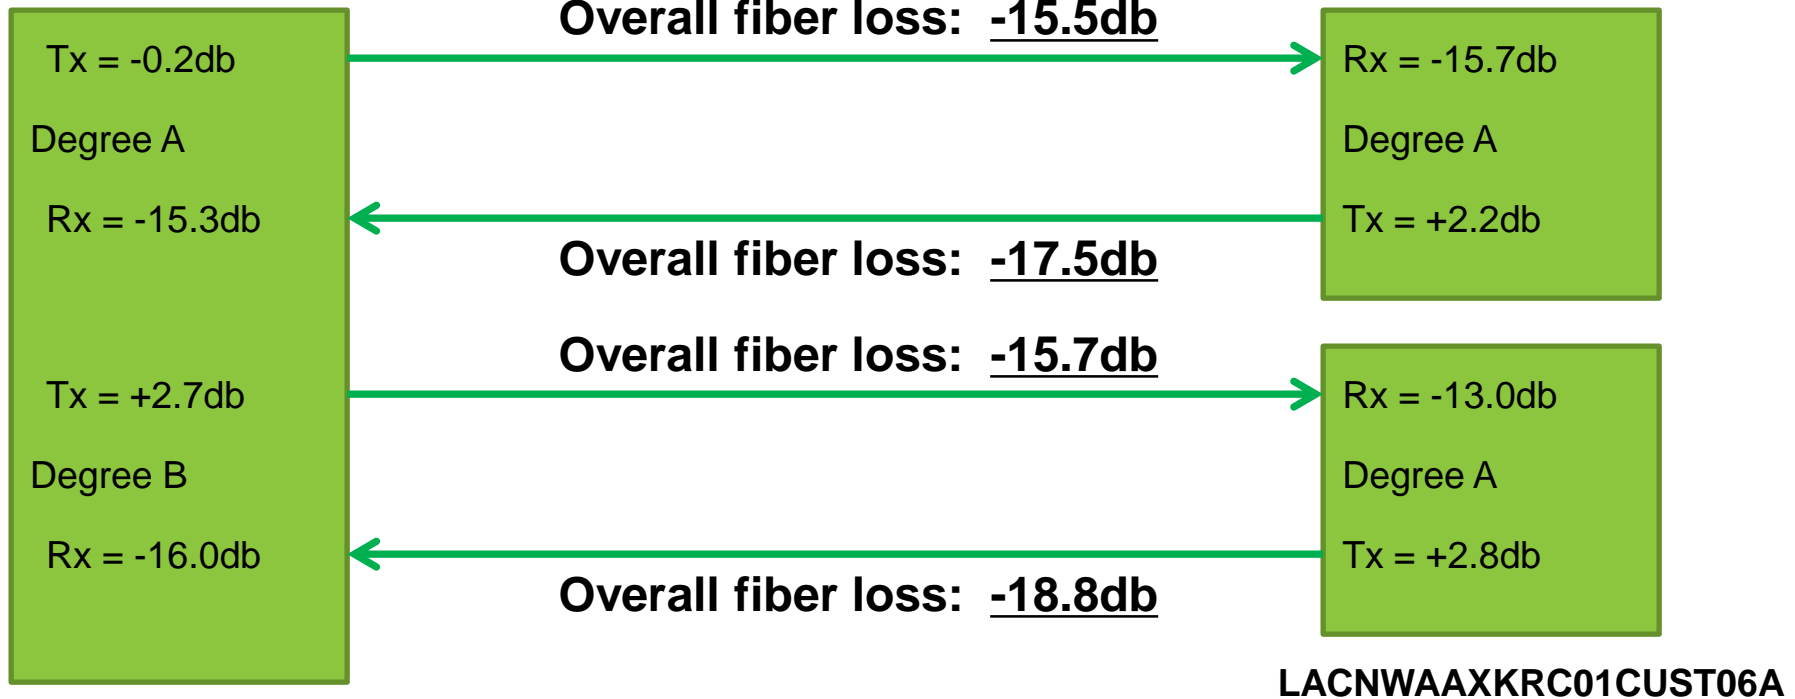

San Juan Island fiber results

Coriant 7100 Backbone Overall fiber loss as of 12/01/2021
FW7420 Backbone Overall fiber loss as of 12/01/2021

This document describes the “Overall” Fiber loss between the 7100 located in Lopez Island and La Conner Washington

- Over all fiber loss is calculated as the difference between the Tx level and the Rx levels.
- These levels were taking on the OSC channels in the 7100 AMP Modules.

La Conner to Lopez Island

ROADM supports up to 26db span loss

LOPZWAXXO02010025

LACNWAAXKRC01CUST06B

This document describes the “Overall” Fiber loss between the FW7420 located in Lopez Island and Friday Harbor Washington

- Over all fiber loss is calculated as the difference between the Tx level and the Rx levels.
- These levels were taking on the OSC channel in the FW7420.

SFP Specifications
SFP/2G5U/C1490V/SM/LC
Transmitter output power range 0 dBm ... +4 dBm
Receiver dynamic range -22 dBm ... -9 dBm