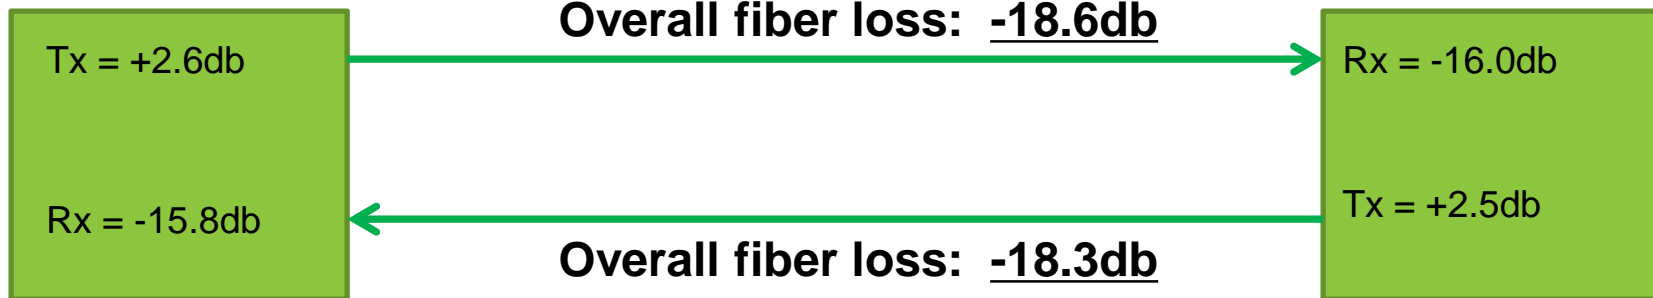

- Over all fiber loss is calculated as the difference between the Tx level and the Rx levels.
- These levels were taking on the OSC channels in the 7100 AMP Modules.

La Conner to Lopez Island

ROADM supports up to 26db span loss

LOPZWAXXO02010025

LACNWAAXKRC01CUST06B

This document describes the “Overall” Fiber loss between the FW7420 located in Lopez Island and Friday Harbor Washington

- Over all fiber loss is calculated as the difference between the Tx level and the Rx levels.
- These levels were taking on the OSC channel in the FW7420.

Friday Harbor to Lopez Island

FRHRWAXAO02
Mod 1-15
CH-1-15-NW

LOPZWAXXO01
Mod 1-7
CH-1-7-NW

SFP Specifications
SFP/2G5U/C1570V/SM/LC
Transmitter output power range 0 dBm ... +4 dBm
Receiver dynamic range -22 dBm ... -9 dBm

SFP Specifications
SFP/2G5U/C1490V/SM/LC
Transmitter output power range 0 dBm ... +4 dBm
Receiver dynamic range -22 dBm ... -9 dBm