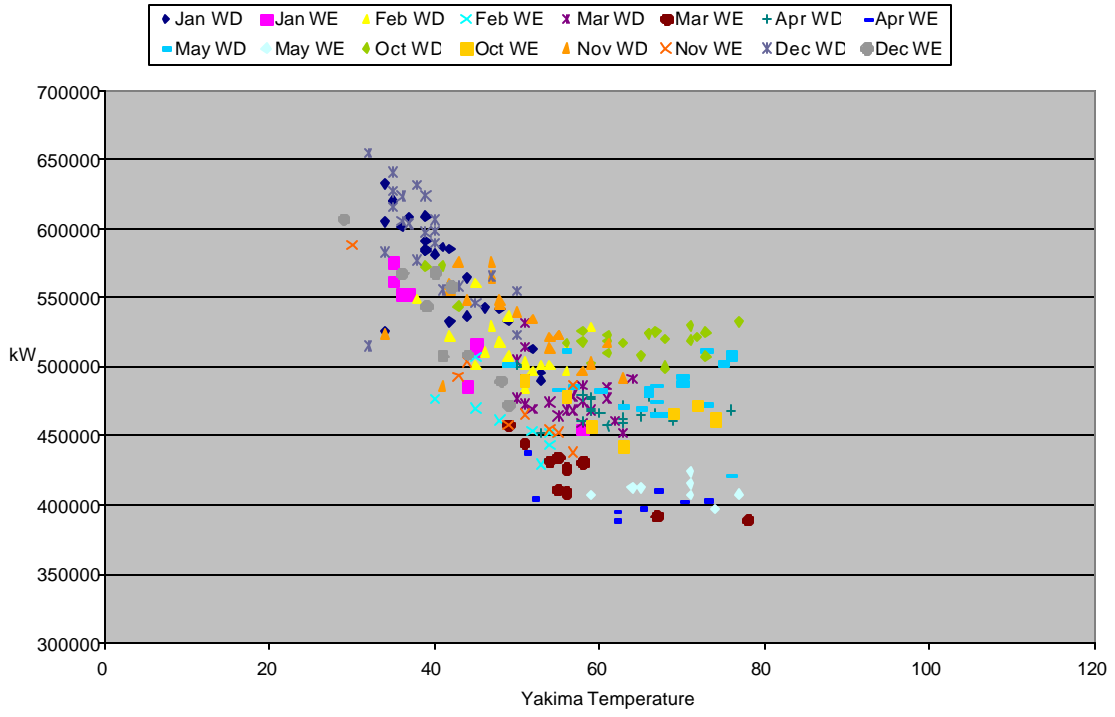

Graph 2
Washington 3:00 pm load against Yakima Temperatures

Graph 3
Washington loads 3:00 pm against Yakima Temperatures

Graph 4
Washington State load 3:00 pm against Yakima Temperatures

Graph 5
Washington State Load 3:00 pm against Yakima Temperatures