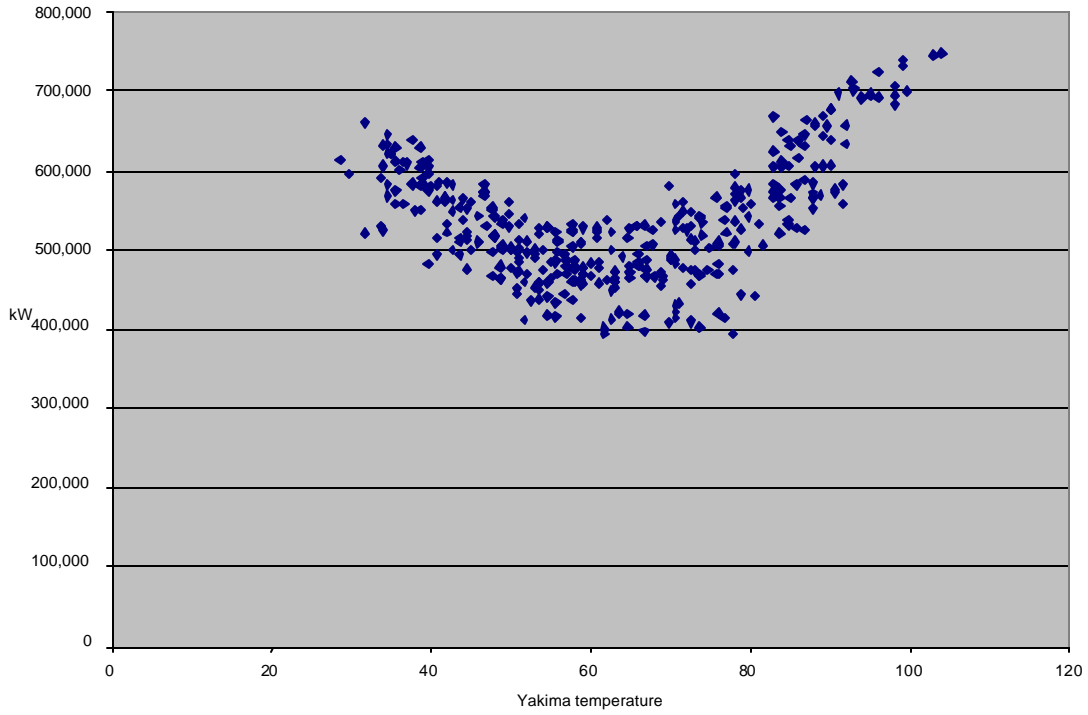

Graph 2
Washington 3:00 pm load against Yakima Temperatures

Graph 3
Washington loads 3:00 pm against Yakima Temperatures

Graph 4
Washington State load 3:00 pm against Yakima Temperatures

Graph 5
Washington State Load 3:00 pm against Yakima Temperatures