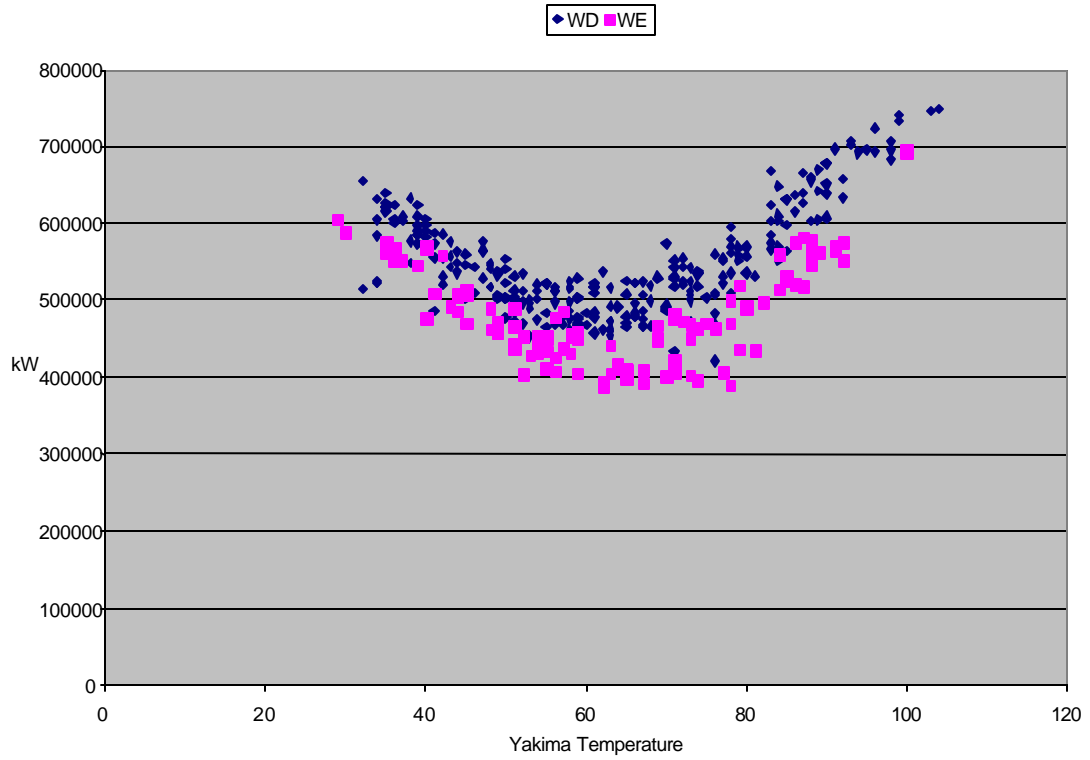

Graph 2
Washington 3:00 pm load against Yakima Temperatures

Graph 3
Washington loads 3:00 pm against Yakima Temperatures

Graph 4
Washington State load 3:00 pm against Yakima Temperatures

Graph 5
Washington State Load 3:00 pm against Yakima Temperatures