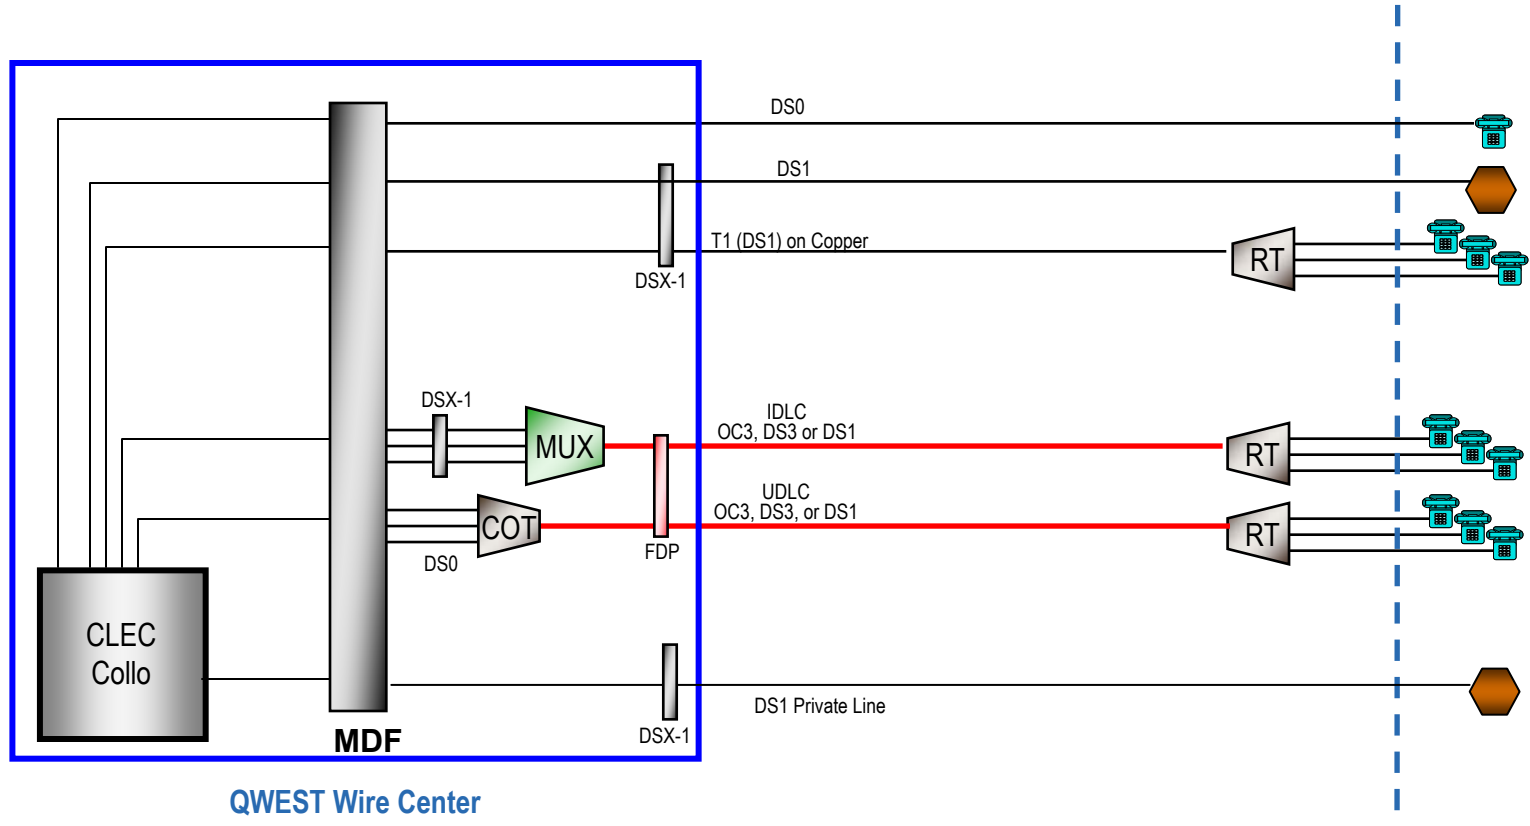

# Unbundled Loop

DSX-1 - Digital Cross-Connect 1  
IDLC - Integrated Digital Loop Carrier  
MDF - Main Distribution Frame

FDP- Fiber Distribution Frame  
MUX- Multiplexer  
RT- Remote Terminal  
UDLC - Universal Digital Loop Carrier

# Loop and Transport Combinations

QWEST Wire Center Without Collo

DS1 Unbundled Loops

DS1/DS3 Transport

DS1 Unbundled Loops

QWEST Wire Center With Collo

- DSX-1 - Digital Cross-Connect 1
- ITP – Interconnect Tie Pair
- MDF - Main Distribution Frame
- FDP-Fiber Distribution Frame
- MUX- Multiplexer
- RT- Remote Terminal