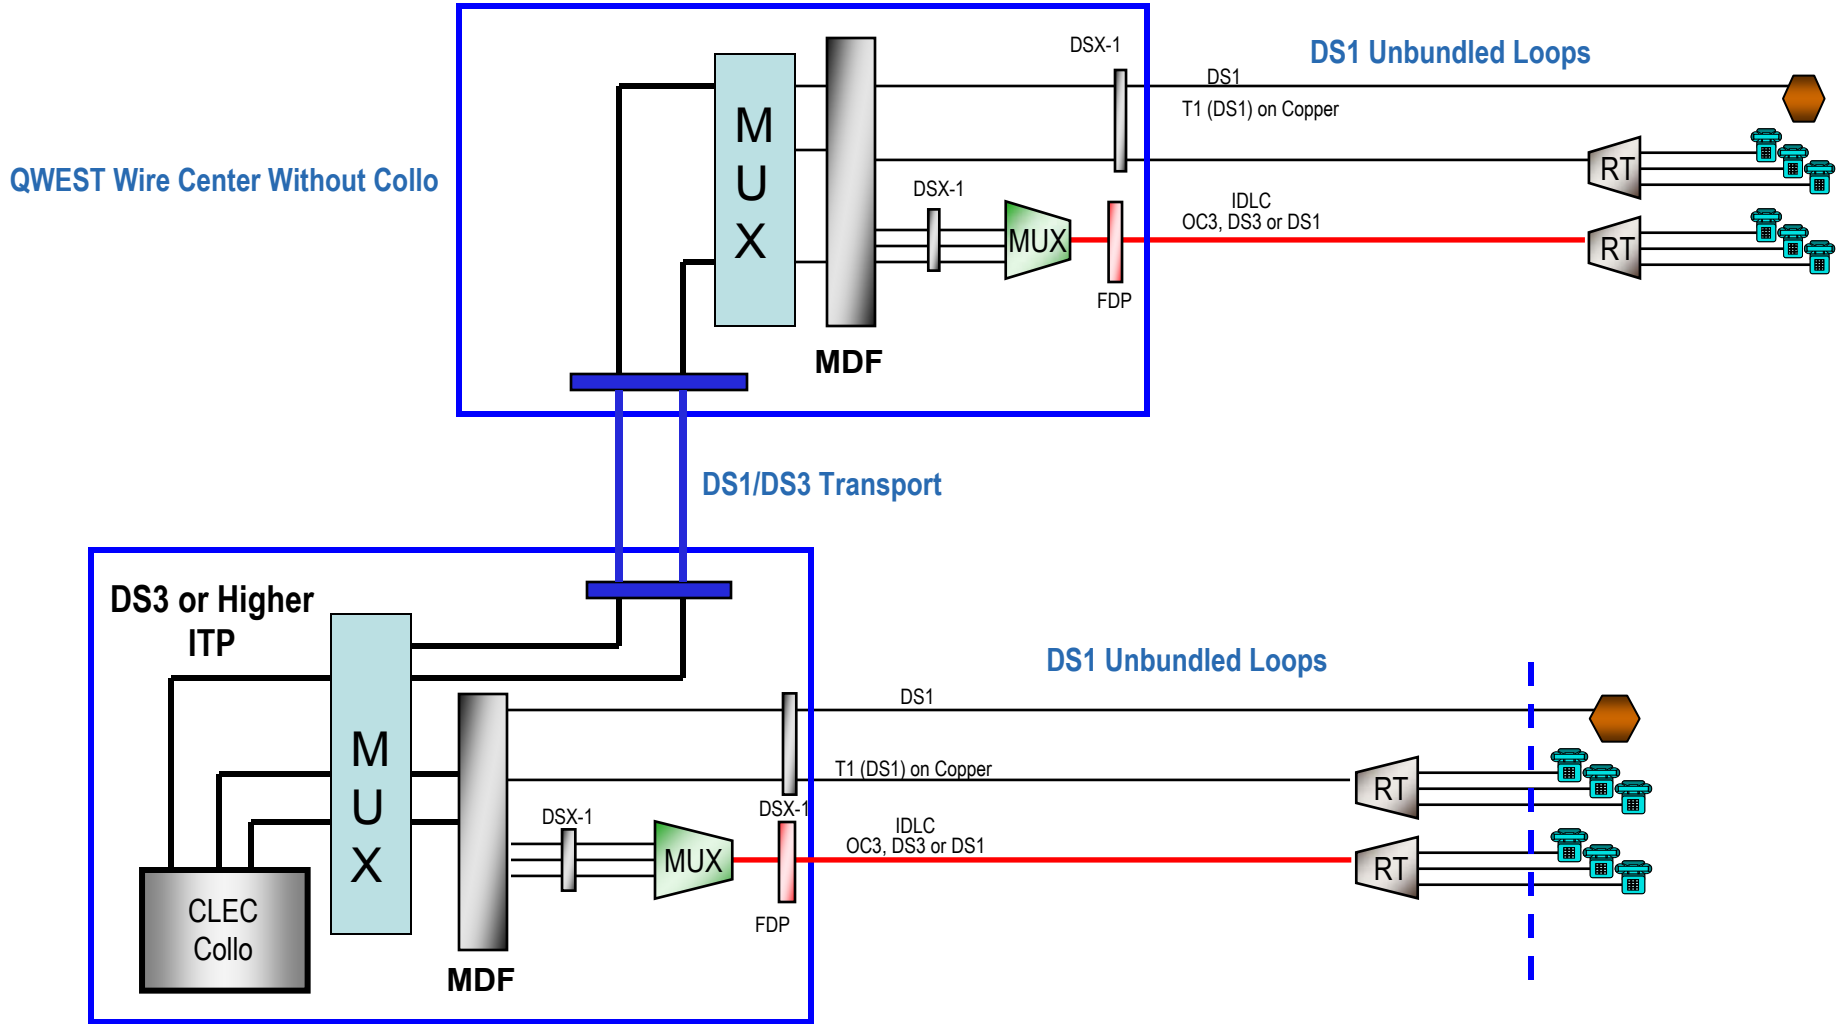

# Unbundled Loop

DSX-1 - Digital Cross-Connect 1  
IDLC - Integrated Digital Loop Carrier  
MDF - Main Distribution Frame

FDP- Fiber Distribution Frame  
MUX- Multiplexer  
RT- Remote Terminal  
UDLC - Universal Digital Loop Carrier

# Loop and Transport Combinations

QWEST Wire Center Without Collo

DS1 Unbundled Loops

DS1/DS3 Transport

DS1 Unbundled Loops

QWEST Wire Center With Collo

- DSX-1 - Digital Cross-Connect 1
- ITP – Interconnect Tie Pair
- MDF - Main Distribution Frame
- FDP-Fiber Distribution Frame
- MUX- Multiplexer
- RT- Remote Terminal