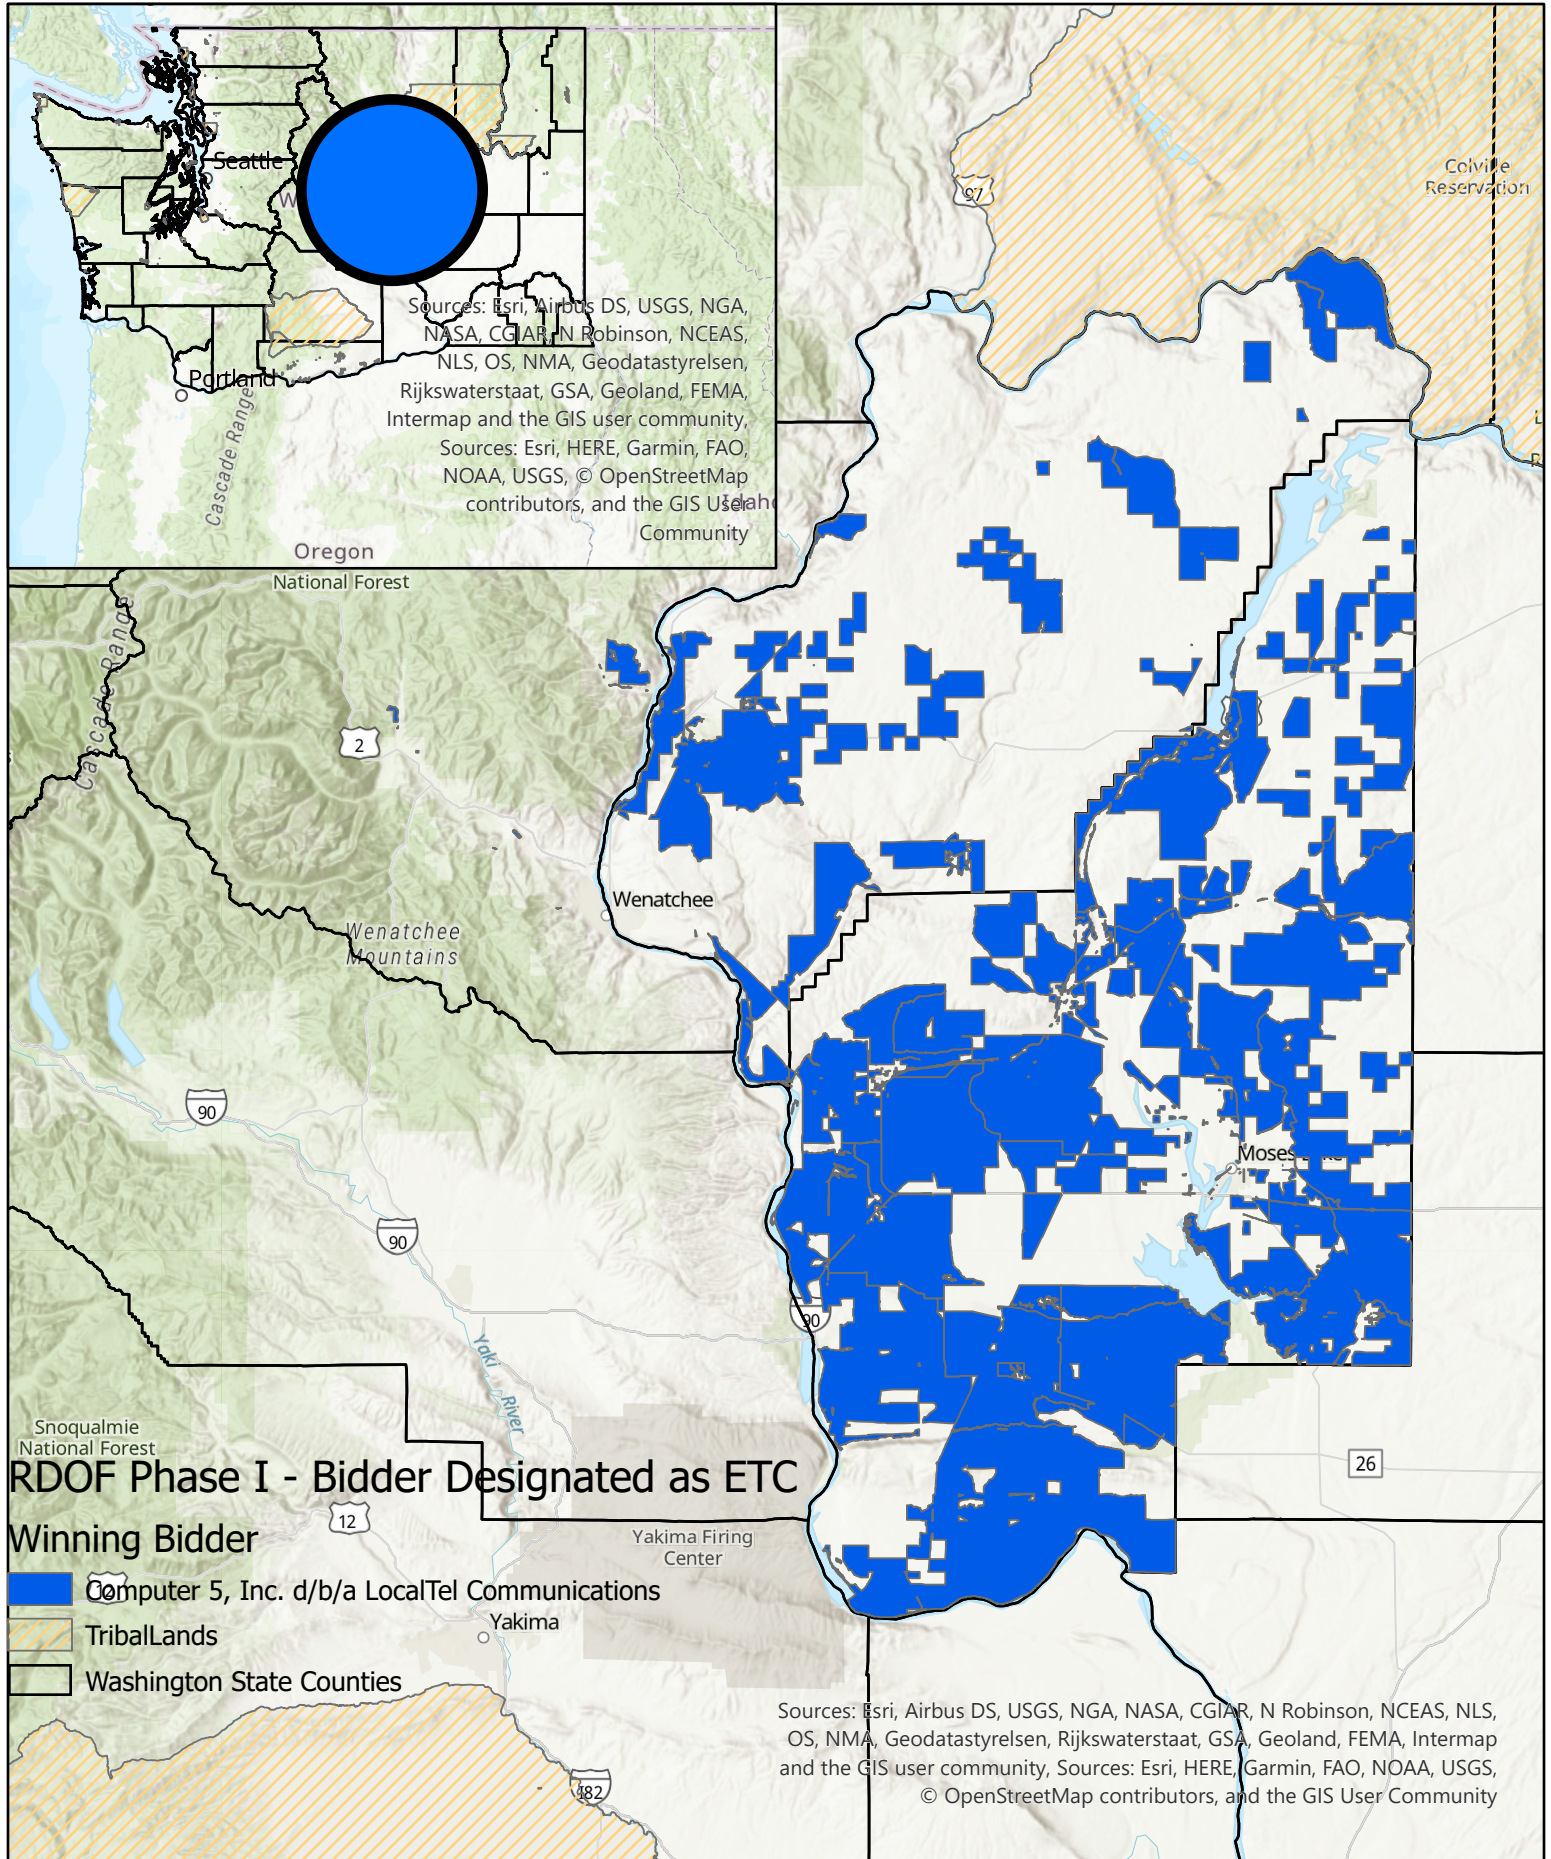

# Map of Computer 5, Inc. RDOF Censusblocks

## RDOF Phase I - Bidder Designated as ETC

### Winning Bidder

-  Computer 5, Inc. d/b/a LocalTel Communications
-  TriballLands
-  Washington State Counties

Sources: Esri, Airbus DS, USGS, NGA, NASA, CGIAR, N Robinson, NCEAS, NLS, OS, NMA, Geodatastyrelsen, Rijkswaterstaat, GSA, Geoland, FEMA, Intermap and the GIS user community, Sources: Esri, HERE, Garmin, FAO, NOAA, USGS, © OpenStreetMap contributors, and the GIS User Community