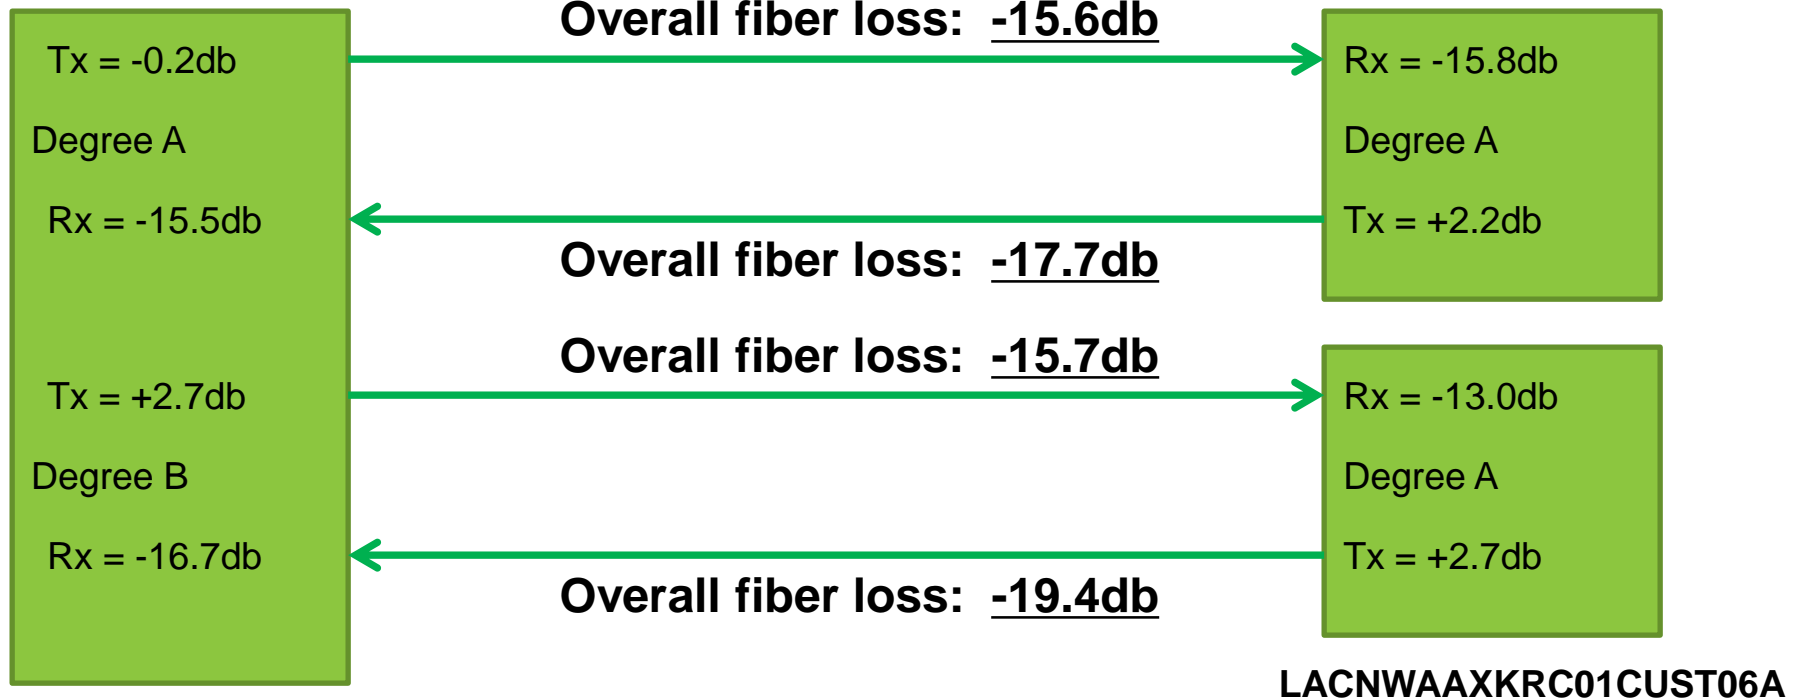

San Juan Island fiber results

Coriant 7100 Backbone Overall fiber loss as of 09/16/2020
FW7420 Backbone Overall fiber loss as of 09/16/2020

San Juan Island fiber results.

This document describes the “Overall” Fiber loss between the 7100 located in Lopez Island and La Conner Washington

- Over all fiber loss is calculated as the difference between the Tx level and the Rx levels.
- These levels were taking on the OSC channels in the 7100 AMP Modules.

San Juan Island fiber results.

La Conner to Lopez Island

ROADM supports up to 26db span loss

LOPZWAXXO02010025

LACNWAAXKRC01CUST06B

San Juan Island fiber results.

This document describes the “Overall” Fiber loss between the FW7420 located in Lopez Island and Friday Harbor Washington

- Over all fiber loss is calculated as the difference between the Tx level and the Rx levels.
- These levels were taking on the OSC channel in the FW7420.

San Juan Island fiber results.

Friday Harbor to Lopez Island