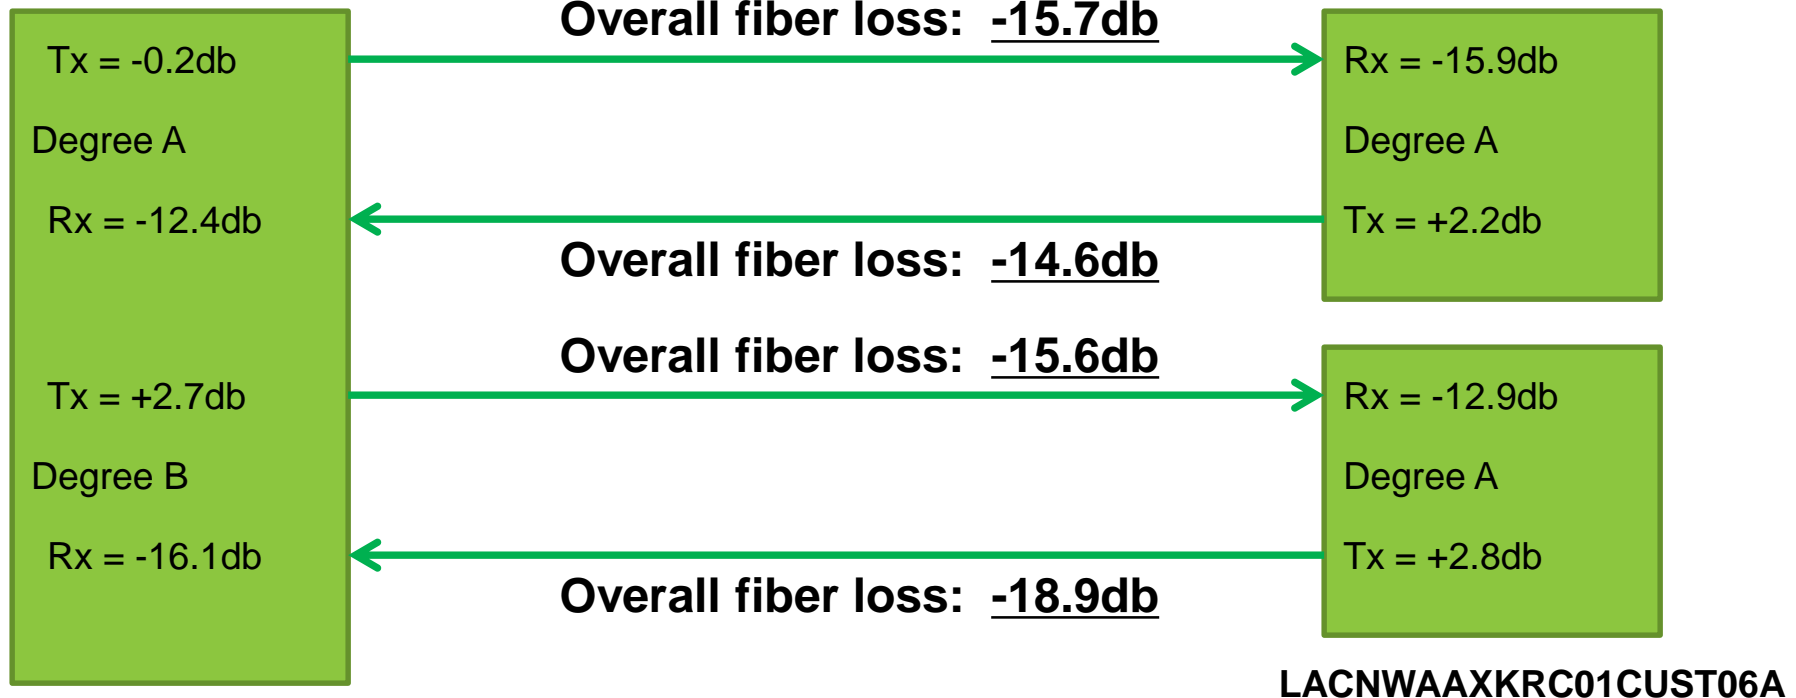

# San Juan Island fiber results.

This document describes the “Overall” Fiber loss between the 7100 located in Lopez Island and La Conner Washington

- Over all fiber loss is calculated as the difference between the Tx level and the Rx levels.
- These levels were taking on the OSC channels in the 7100 AMP Modules.

# San Juan Island fiber results.

# San Juan Island fiber results.

This document describes the “Overall” Fiber loss between the FW7420 located in Lopez Island and Friday Harbor Washington

- Over all fiber loss is calculated as the difference between the Tx level and the Rx levels.
- These levels were taking on the OSC channel in the FW7420.