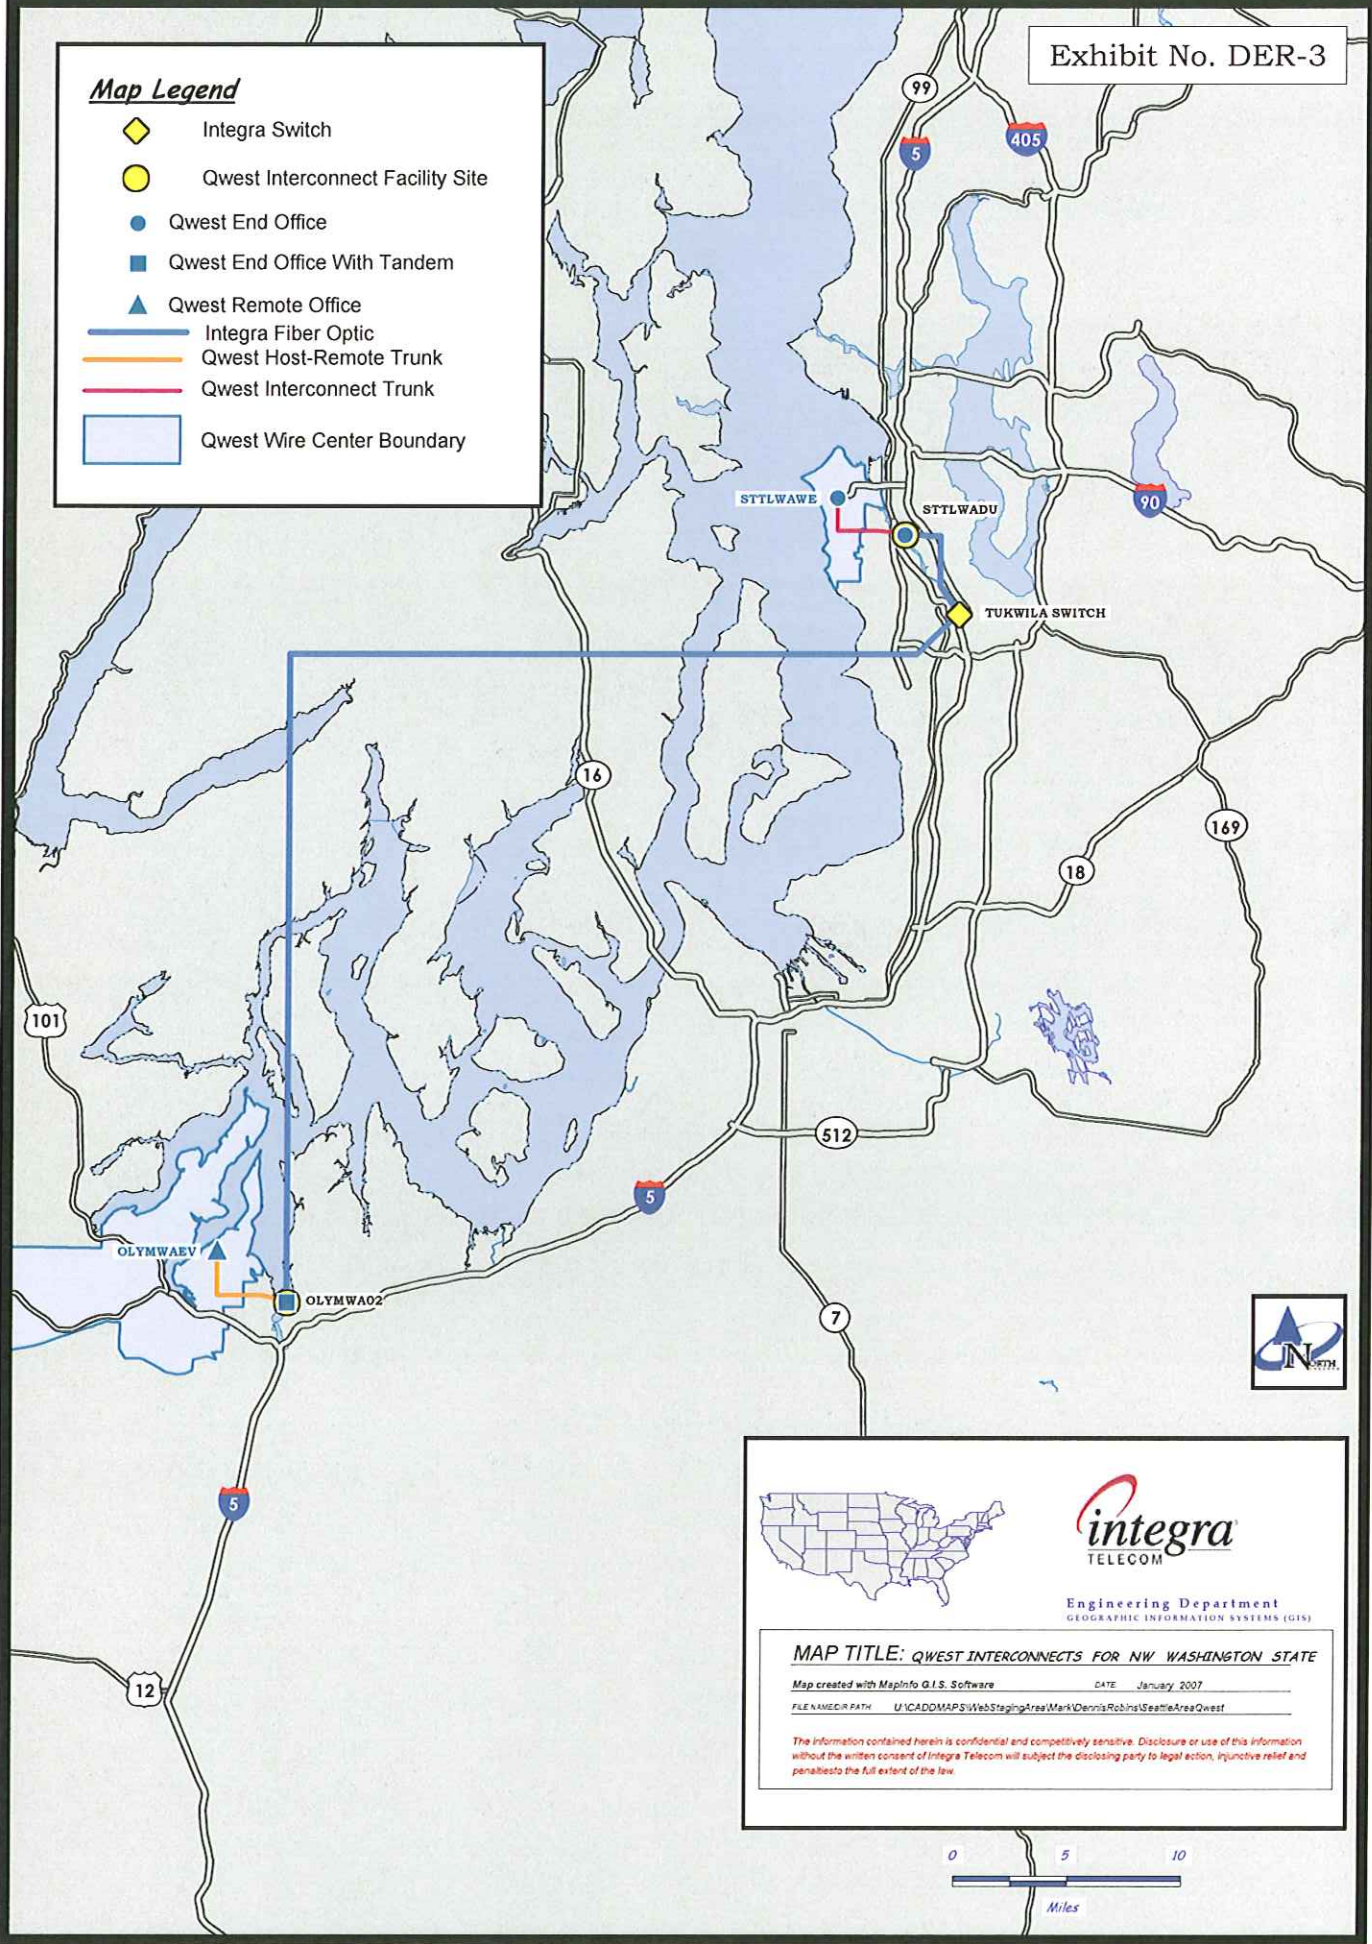

**Map Legend**

-  Integra Switch
-  Qwest Interconnect Facility Site
-  Qwest End Office
-  Qwest End Office With Tandem
-  Qwest Remote Office
-  Integra Fiber Optic
-  Qwest Host-Remote Trunk
-  Qwest Interconnect Trunk
-  Qwest Wire Center Boundary

Engineering Department  
GEOGRAPHIC INFORMATION SYSTEMS (GIS)

**MAP TITLE: QWEST INTERCONNECTS FOR NW WASHINGTON STATE**

Map created with MapInfo G.I.S. Software      DATE: January 2007

FILE NAME OR PATH: U:\CAD\MAPS\WebStagingArea\Mark\Dennis\Robins\SeattleArea\Qwest