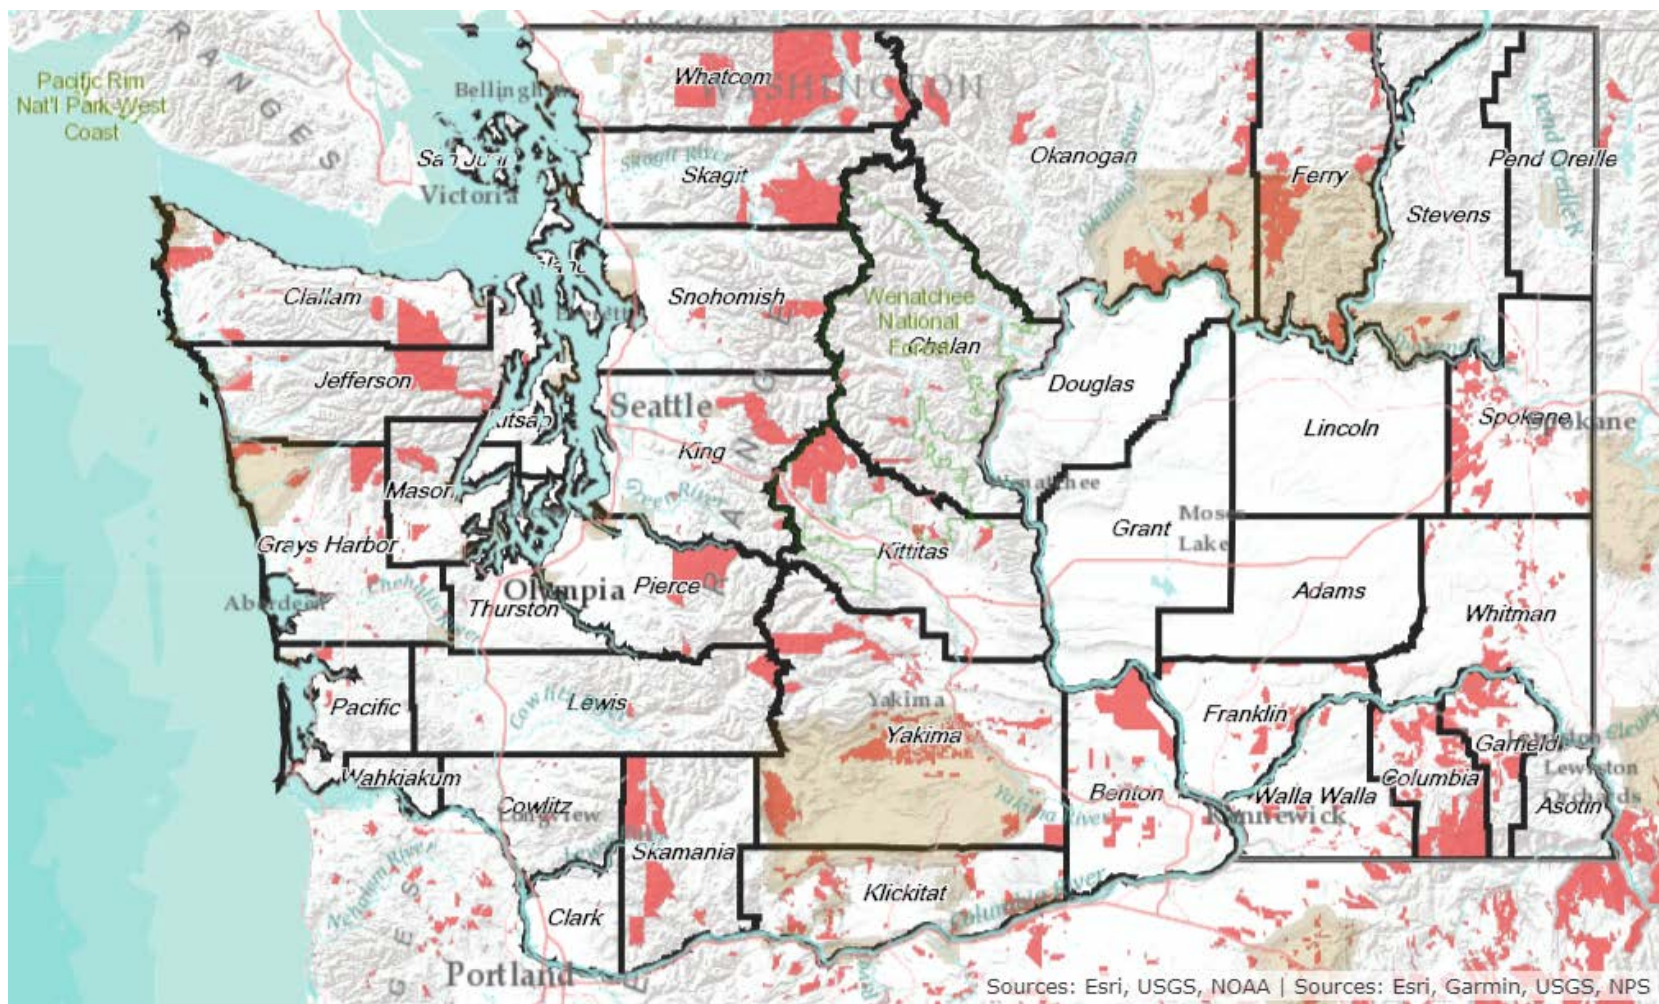

“Map of Viasat Carrier Services (VCSI) Proposed Service Area”

Pink – Viasat’s census blocks with required broadband deployment obligations. Light Brown – Tribal Reservation Areas.