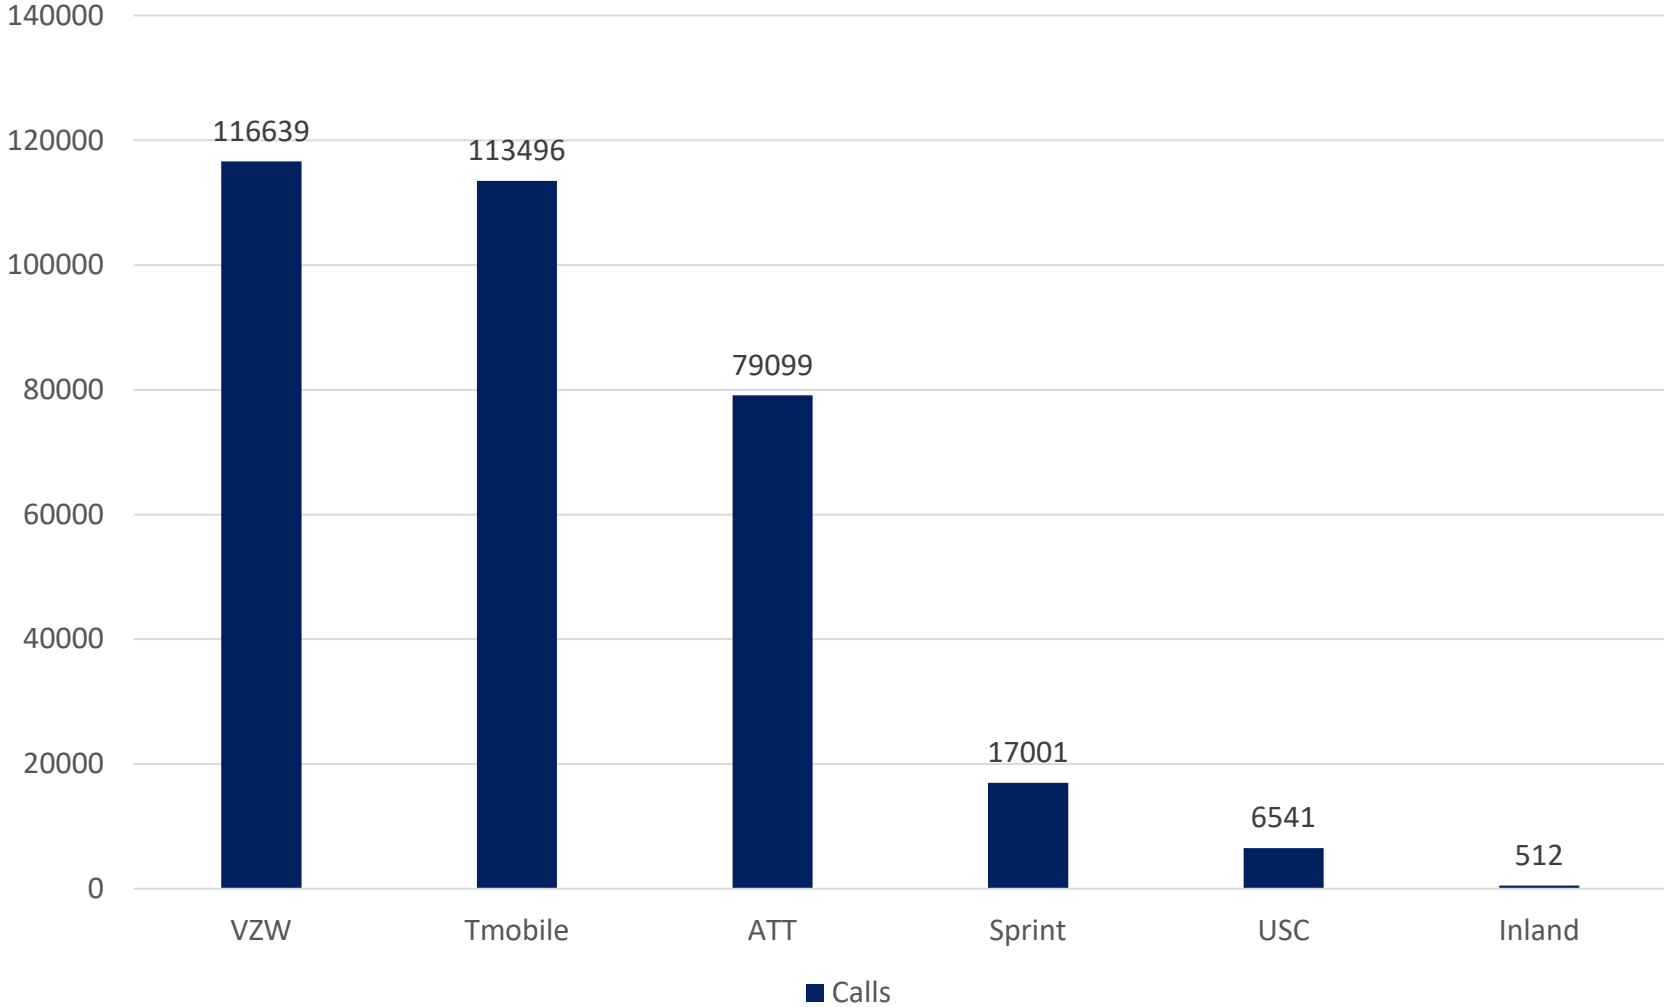

Wireless 911 Calls by Carrier May-20

■ Calls

* May be over-reported due to reference data error

Wireless 911 Calls by Carrier Jun-20

Wireless 911 Calls by Carrier Jul-20

Wireless 911 Calls by Carrier Aug-20

Wireless 911 Calls by Carrier Sept-19

Wireless 911 Calls by Carrier Oct-19

Not Now 😊