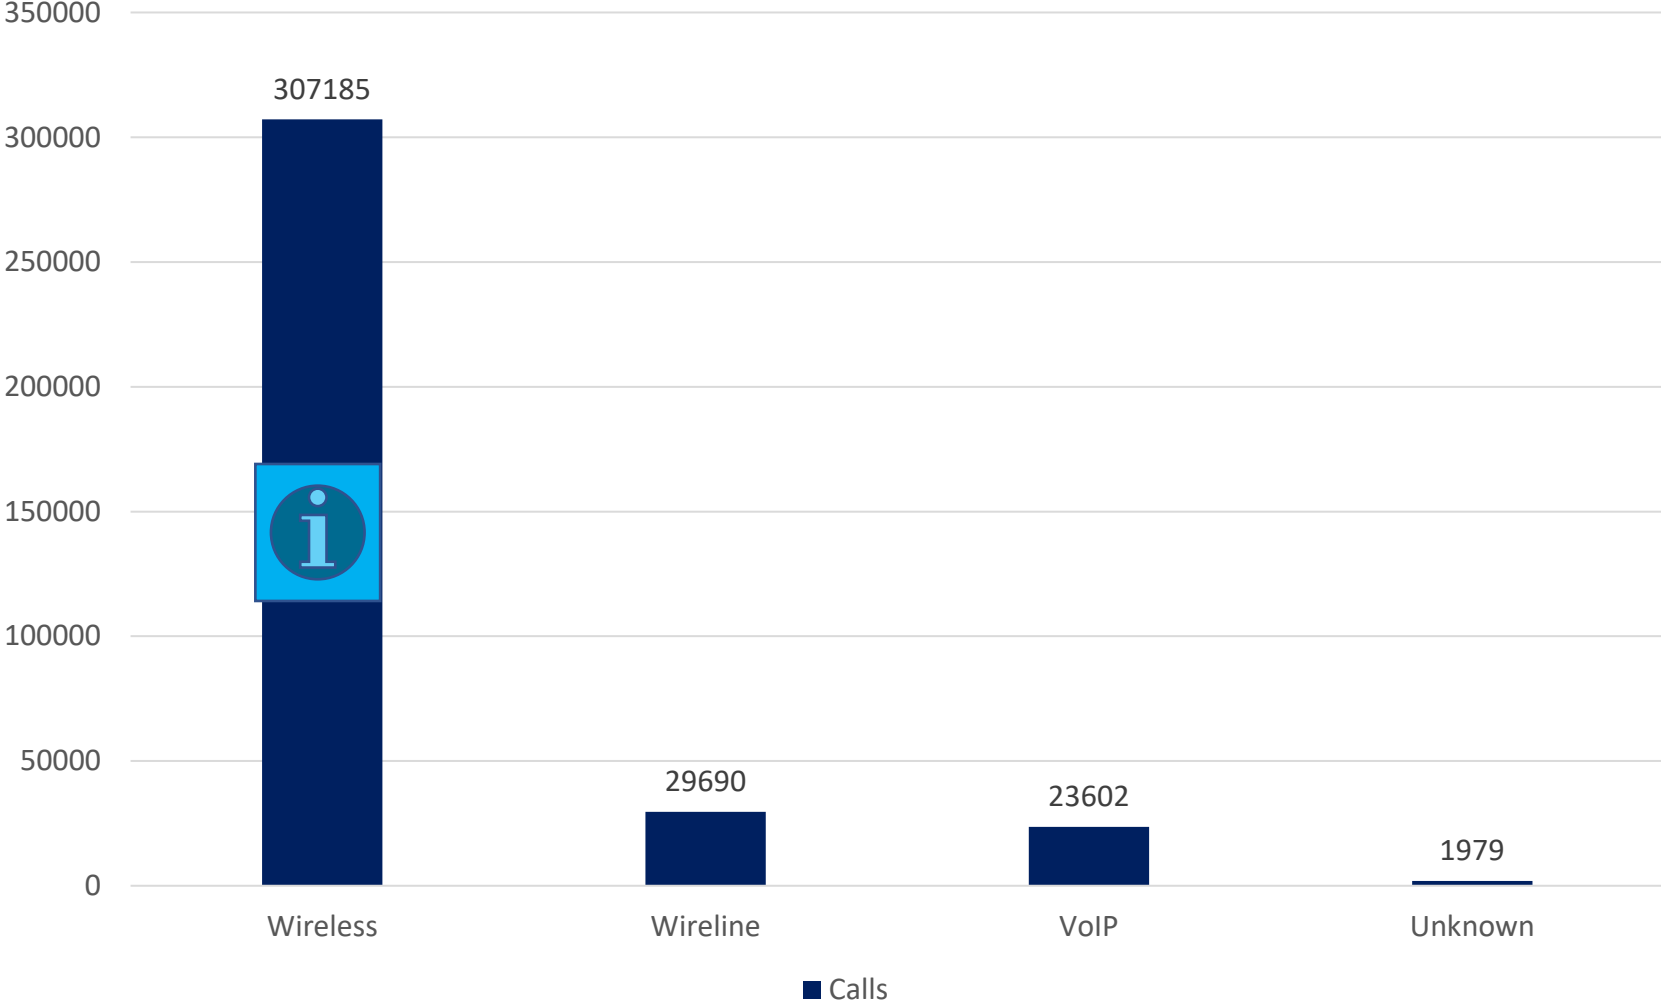

■ 2019 ■ 2020

Chart Title

Washington State 911 Calls

911 Call Types Jan-20

911 Calls Types Feb-20

911 Call Types Mar-20

911 Call Type Apr-20

911 Call Type May-20

911 Call Type Jun-20

911 Call Type Jul-20

911 Call Type Aug-20

911 Call Type Sept-20

911 Call Type Oct-20

Wireless 911 Calls by Carrier Jan-20

Wireless 911 Calls by Carrier Feb-20

■ Calls