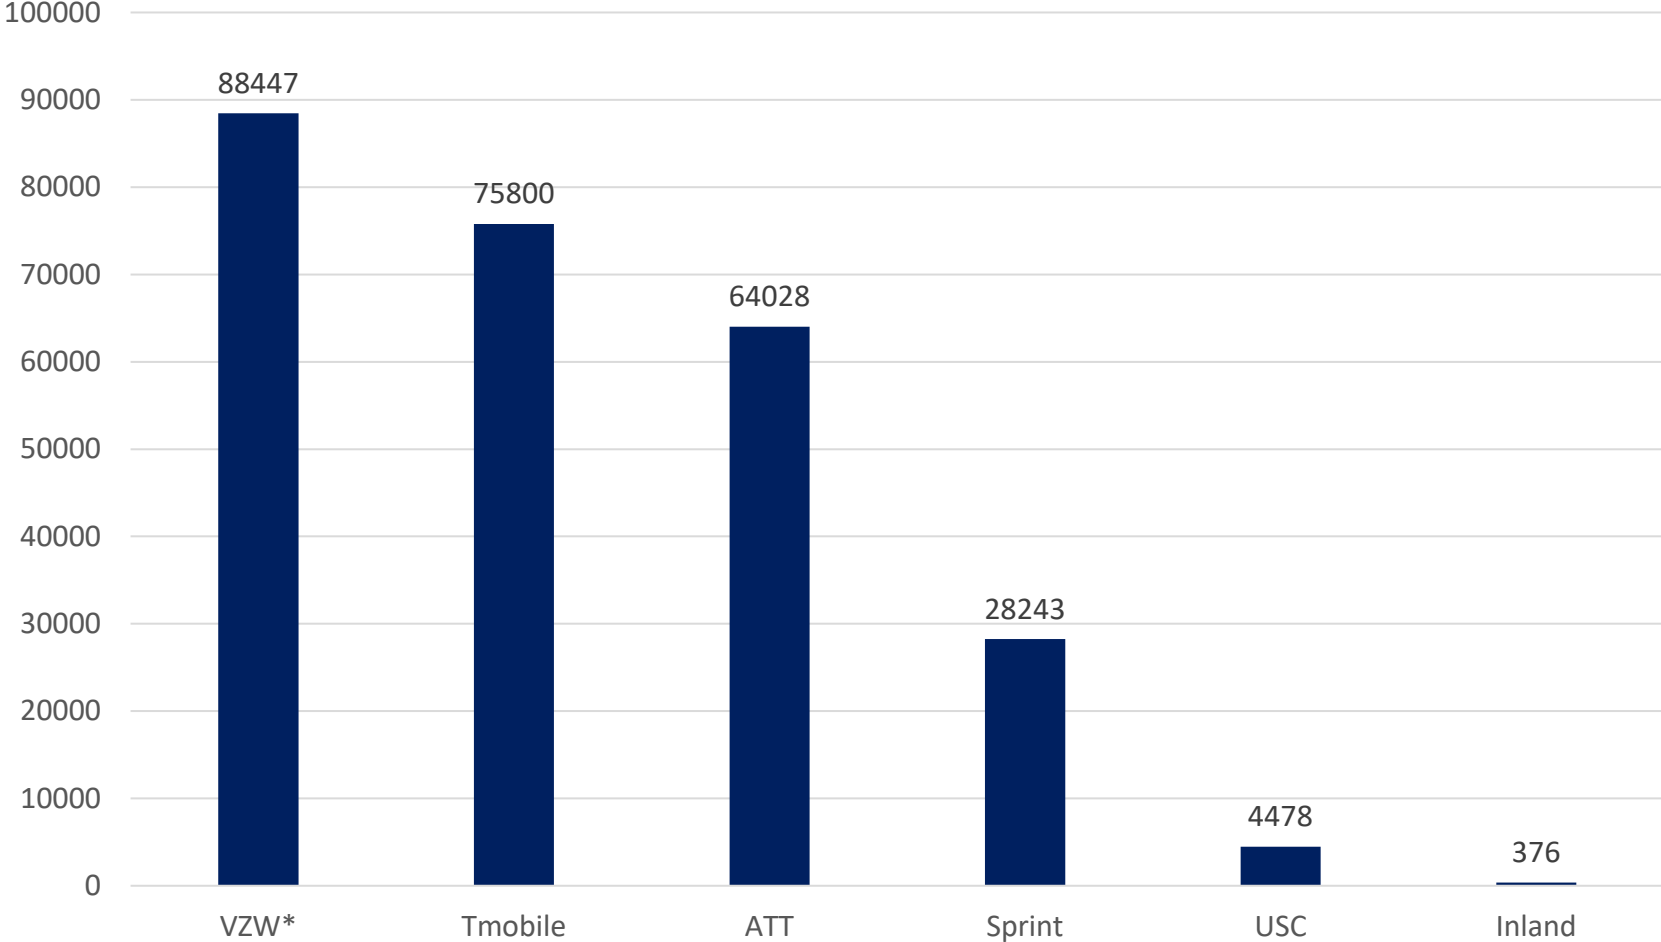

* May be over-reported due to reference data error

Wireless 911 Calls by Carrier Mar-20

■ Calls

* May be over-reported due to reference data error

Wireless 911 Calls by Carrier Apr-20

■ Calls

* May be over-reported due to reference data error

Wireless 911 Calls by Carrier May-20

■ Calls

* May be over-reported due to reference data error

Wireless 911 Calls by Carrier Jun-20

Wireless 911 Calls by Carrier Jul-20

Wireless 911 Calls by Carrier Aug-20