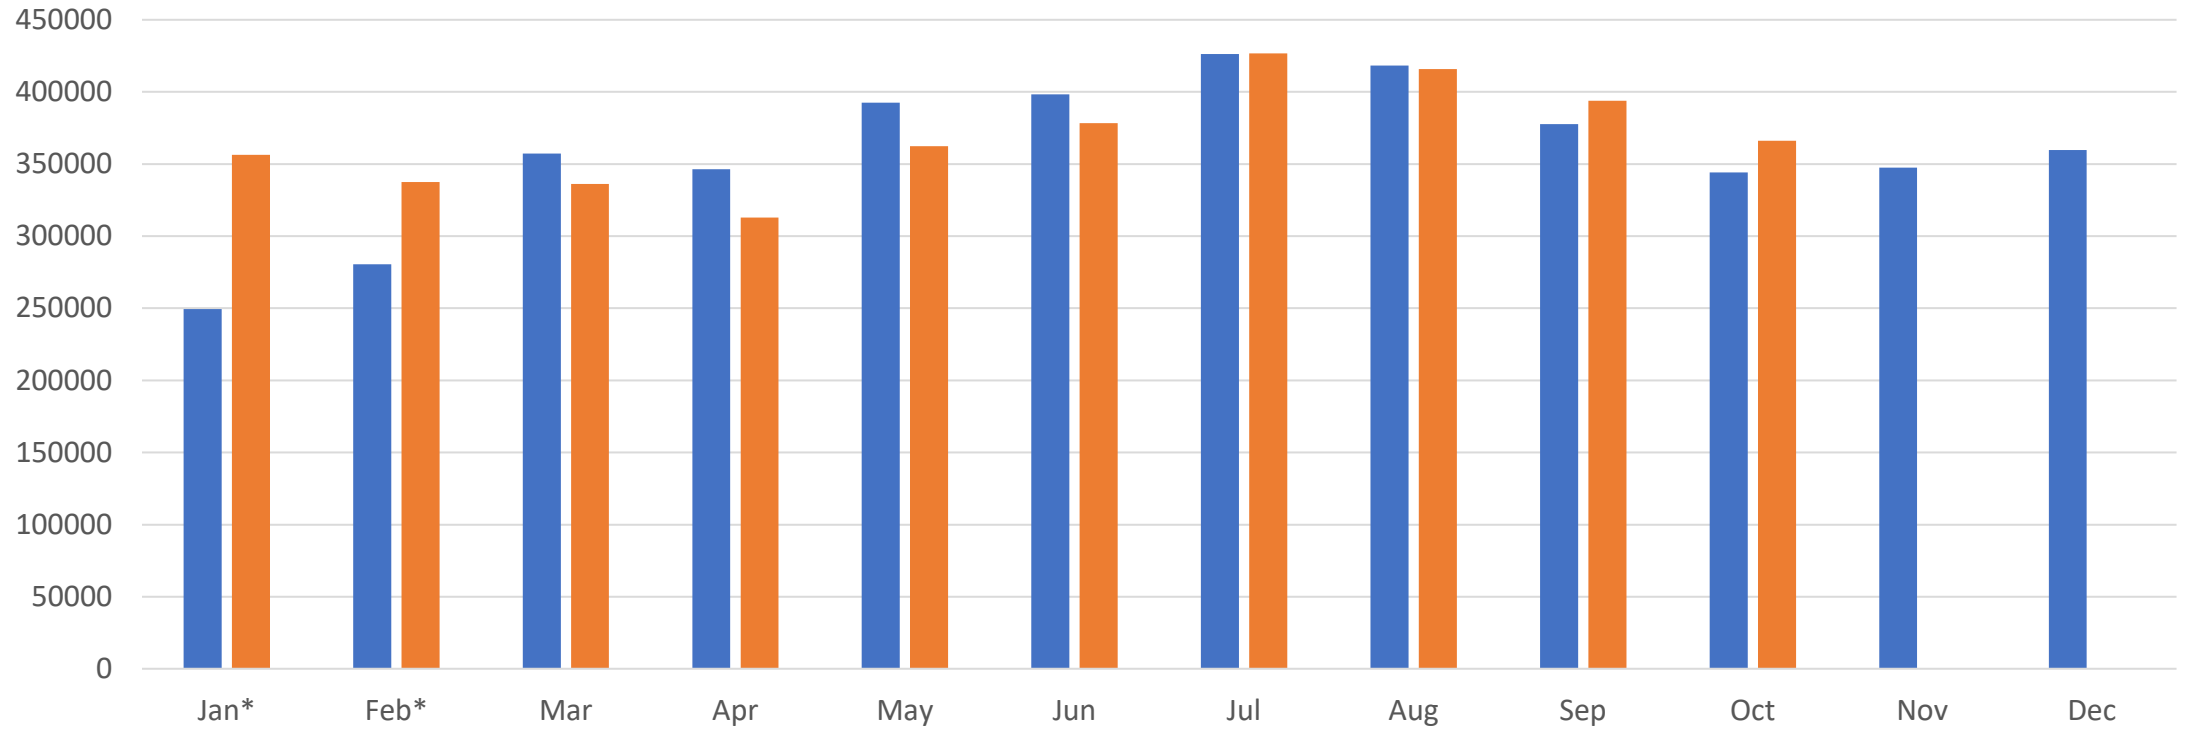

Chart Title

2019 vs 2020

* all PSAP not yet migrated

■ 2019 ■ 2020