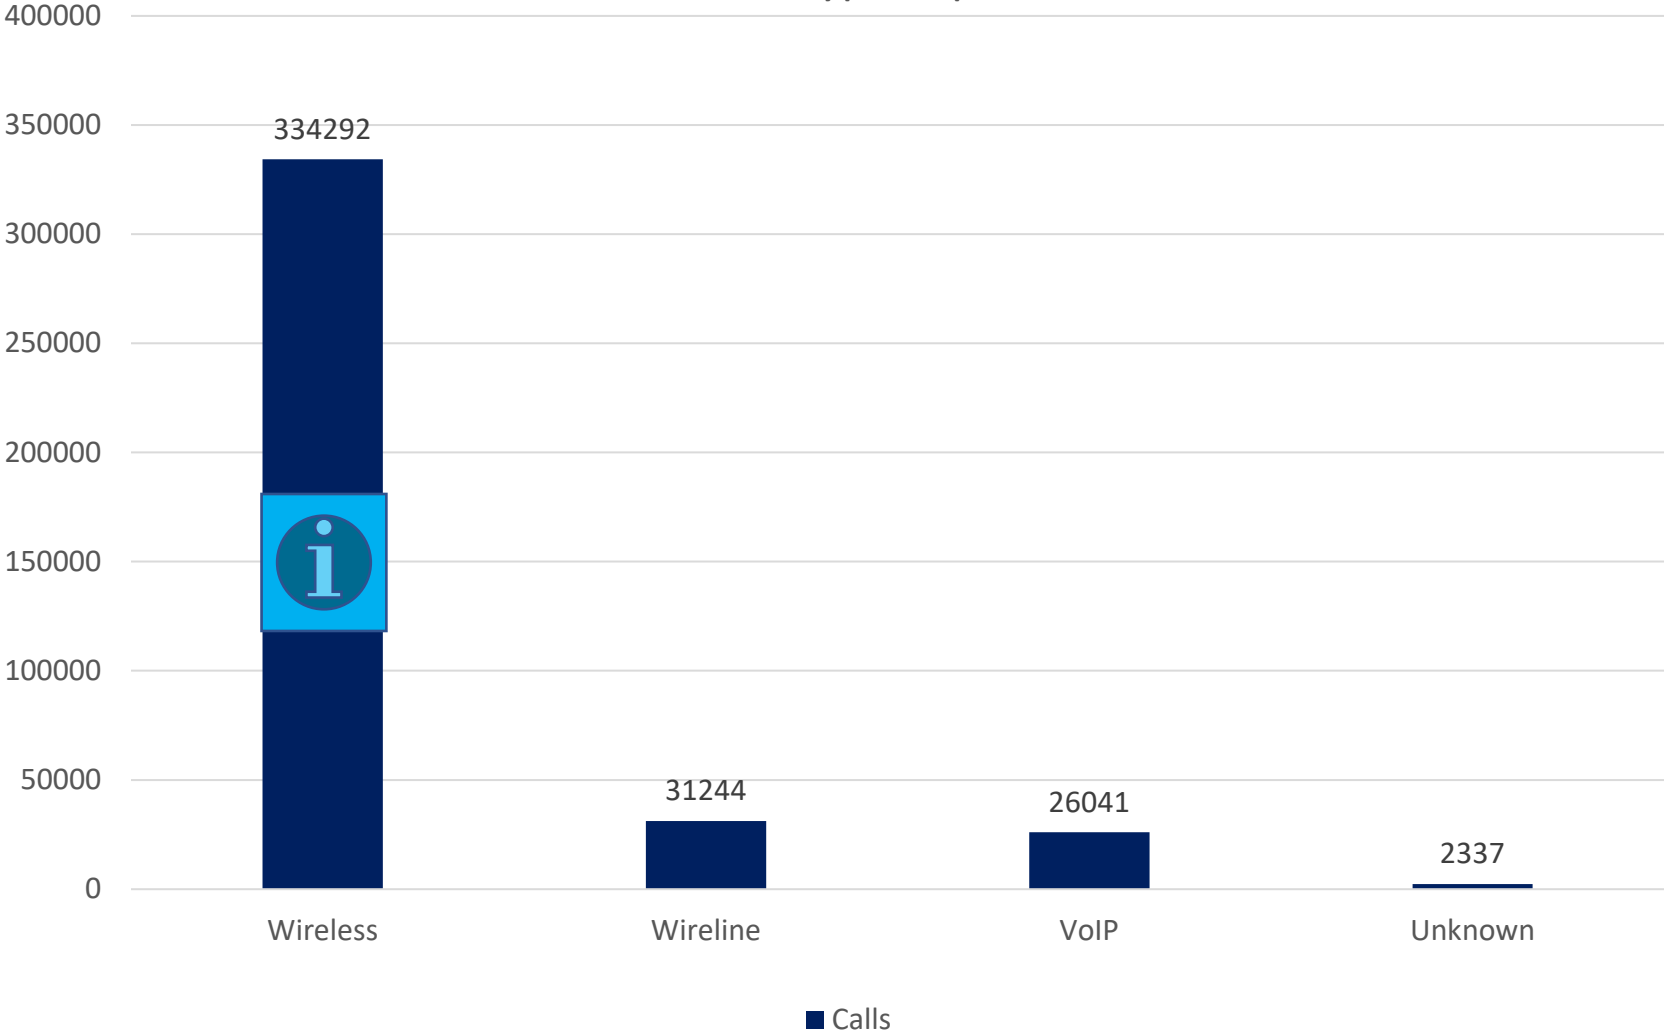

911 Call Type Jun-20

911 Call Type Jul-20

911 Call Type Aug-20

911 Call Type Sept-20

911 Call Type Oct-20

Wireless 911 Calls by Carrier Jan-20

Wireless 911 Calls by Carrier Feb-20

■ Calls

* May be over-reported due to reference data error

Wireless 911 Calls by Carrier Mar-20

■ Calls

* May be over-reported due to reference data error

Wireless 911 Calls by Carrier Apr-20

■ Calls

* May be over-reported due to reference data error