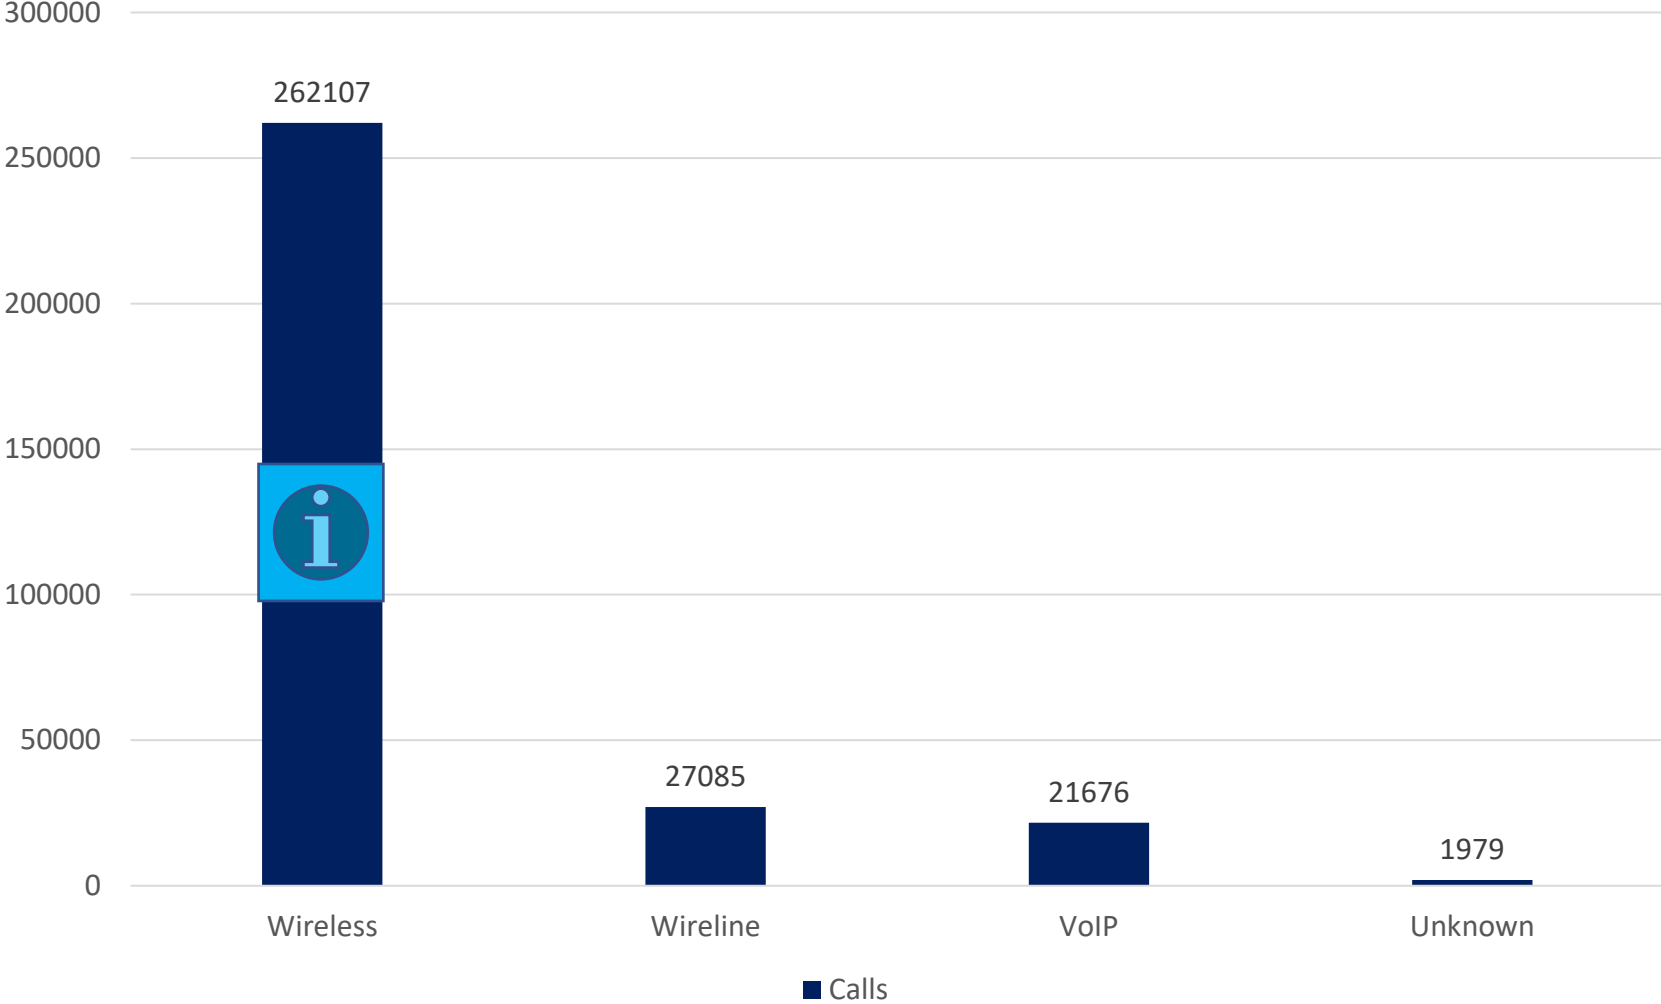

■ 2019 ■ 2020

Chart Title

Washington State 911 Calls

911 Call Types Jan-20

911 Calls Types Feb-20

911 Call Types Mar-20

911 Call Type Apr-20

911 Call Type May-20

911 Call Type Jun-20

911 Call Type Jul-20

911 Call Type Aug-20

911 Call Type Sept-20

911 Call Type Oct-20

Wireless 911 Calls by Carrier Jan-20

Wireless 911 Calls by Carrier Feb-20

■ Calls