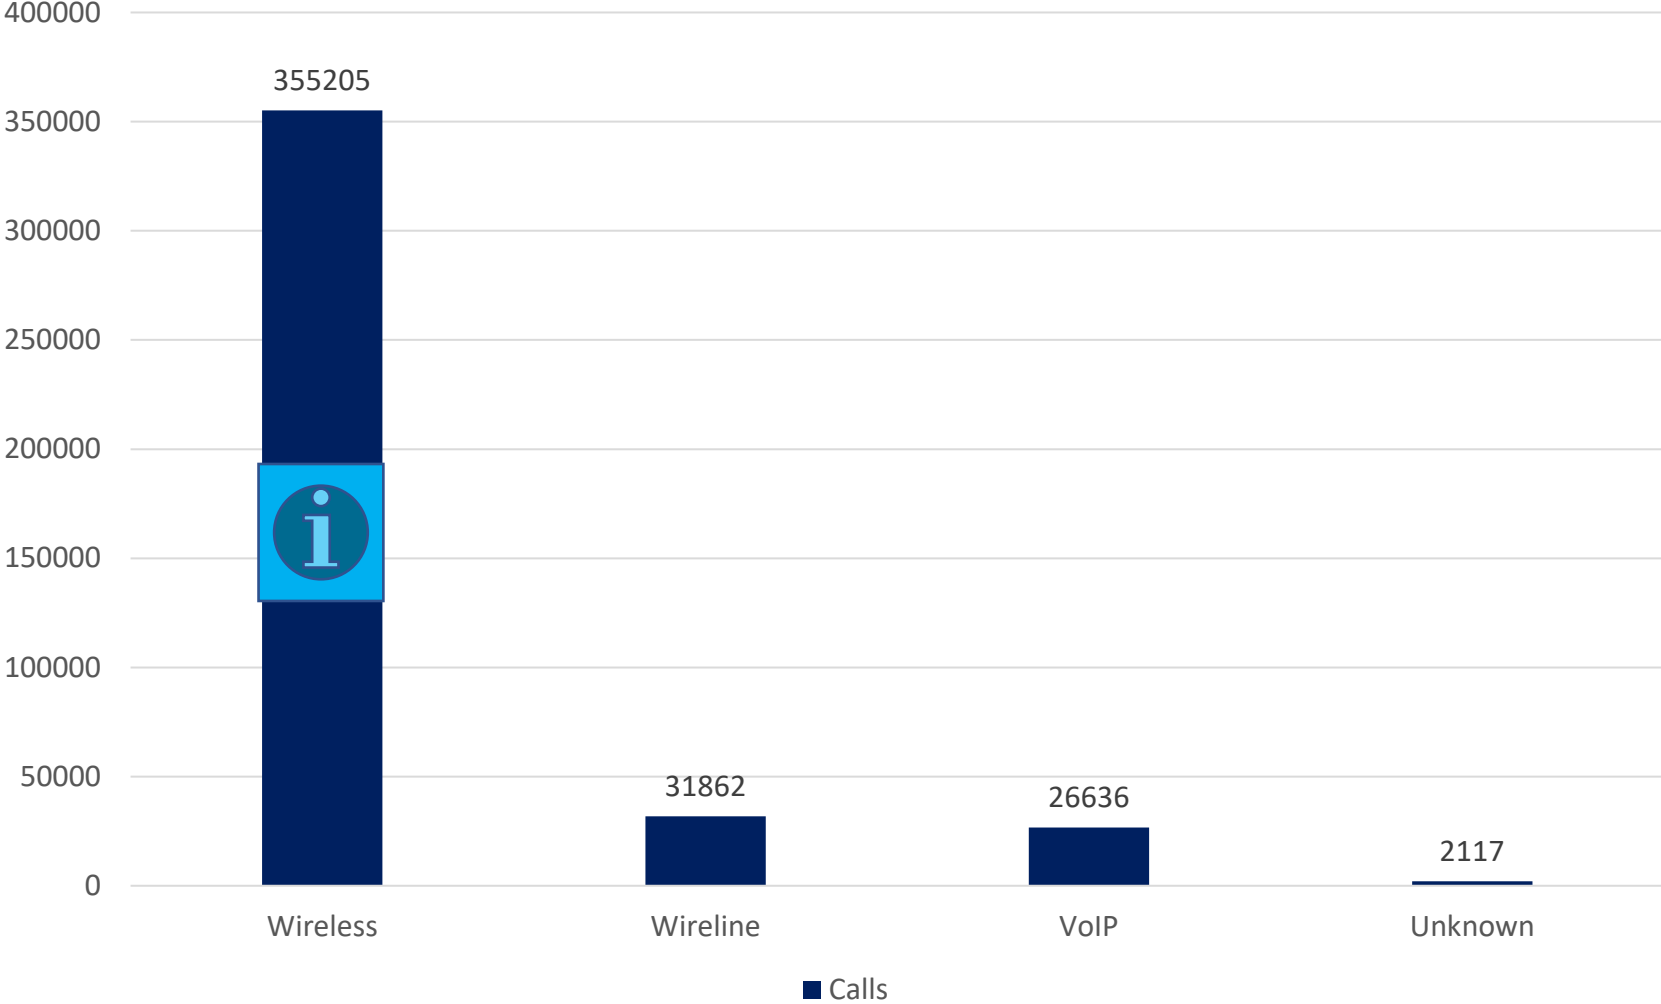

911 Call Type Jun-20

911 Call Type Jul-20

911 Call Type Aug-20

911 Call Type Sept-20

911 Call Type Oct-20

Wireless 911 Calls by Carrier Jan-20

Wireless 911 Calls by Carrier Feb-20

■ Calls

* May be over-reported due to reference data error

Wireless 911 Calls by Carrier Mar-20

■ Calls

* May be over-reported due to reference data error

Wireless 911 Calls by Carrier Apr-20

■ Calls

* May be over-reported due to reference data error