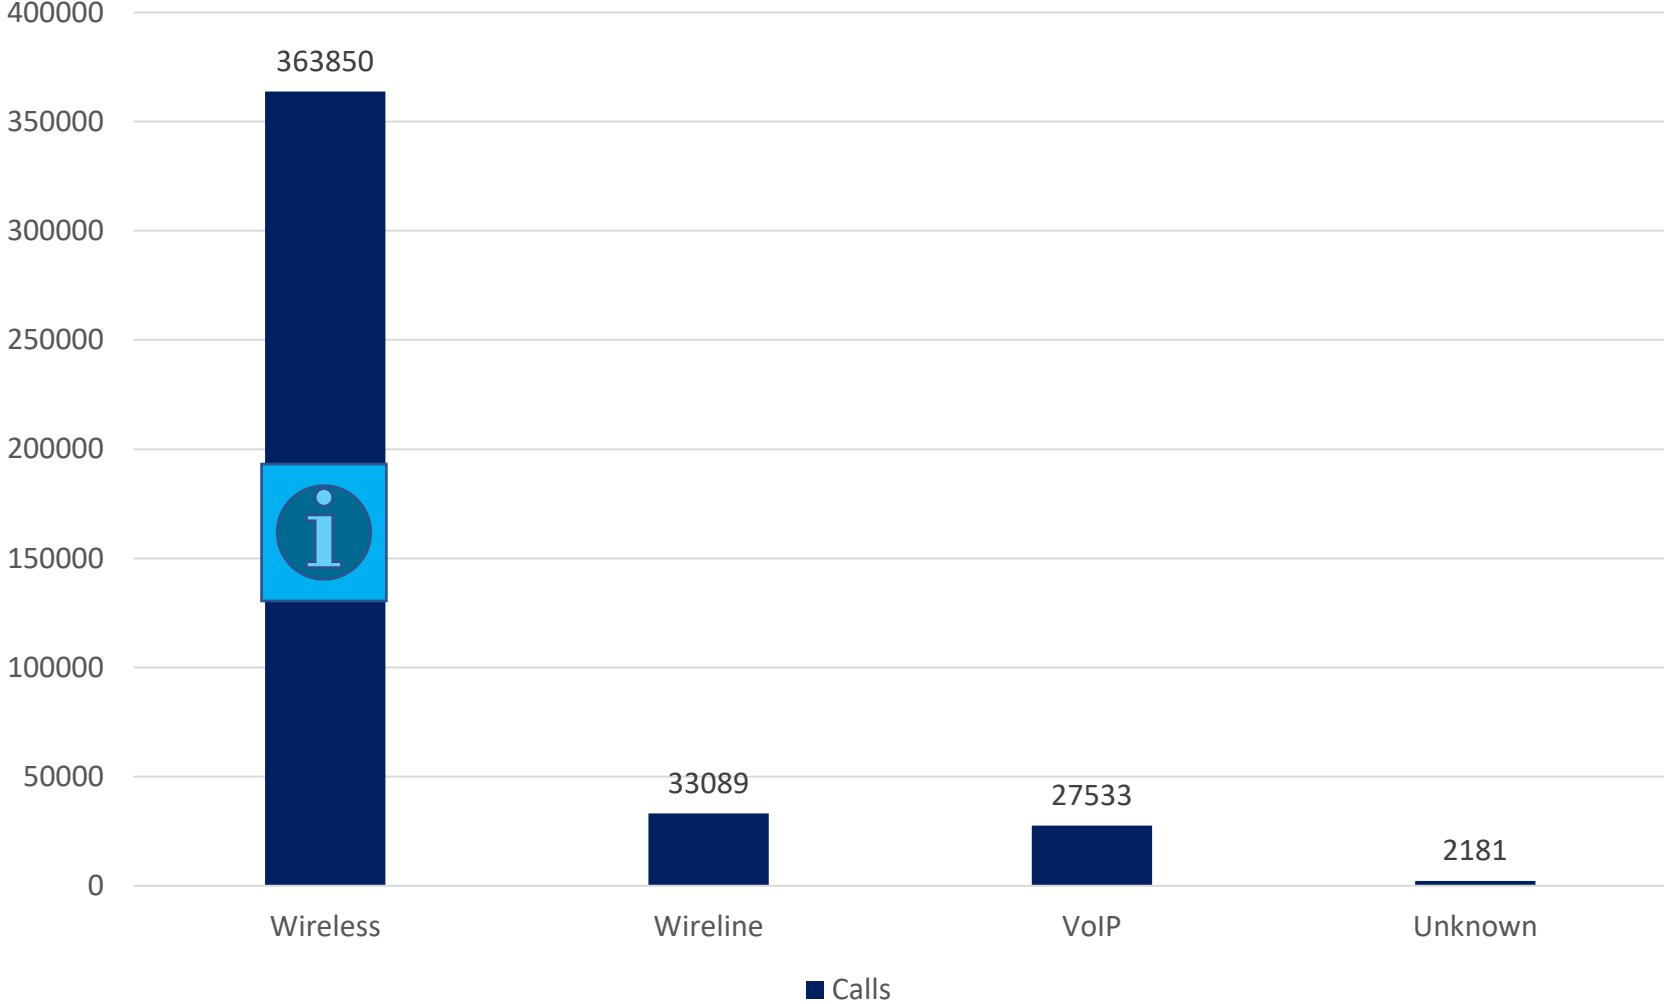

■ 2019 ■ 2020

Chart Title

Washington State 911 Calls

911 Call Types Jan-20

911 Calls Types Feb-20

911 Call Types Mar-20

911 Call Type Apr-20

911 Call Type May-20

911 Call Type Jun-20

911 Call Type Jul-20

911 Call Type Aug-20

911 Call Type Sept-20

911 Call Type Oct-20

Wireless 911 Calls by Carrier Jan-20

Wireless 911 Calls by Carrier Feb-20

■ Calls