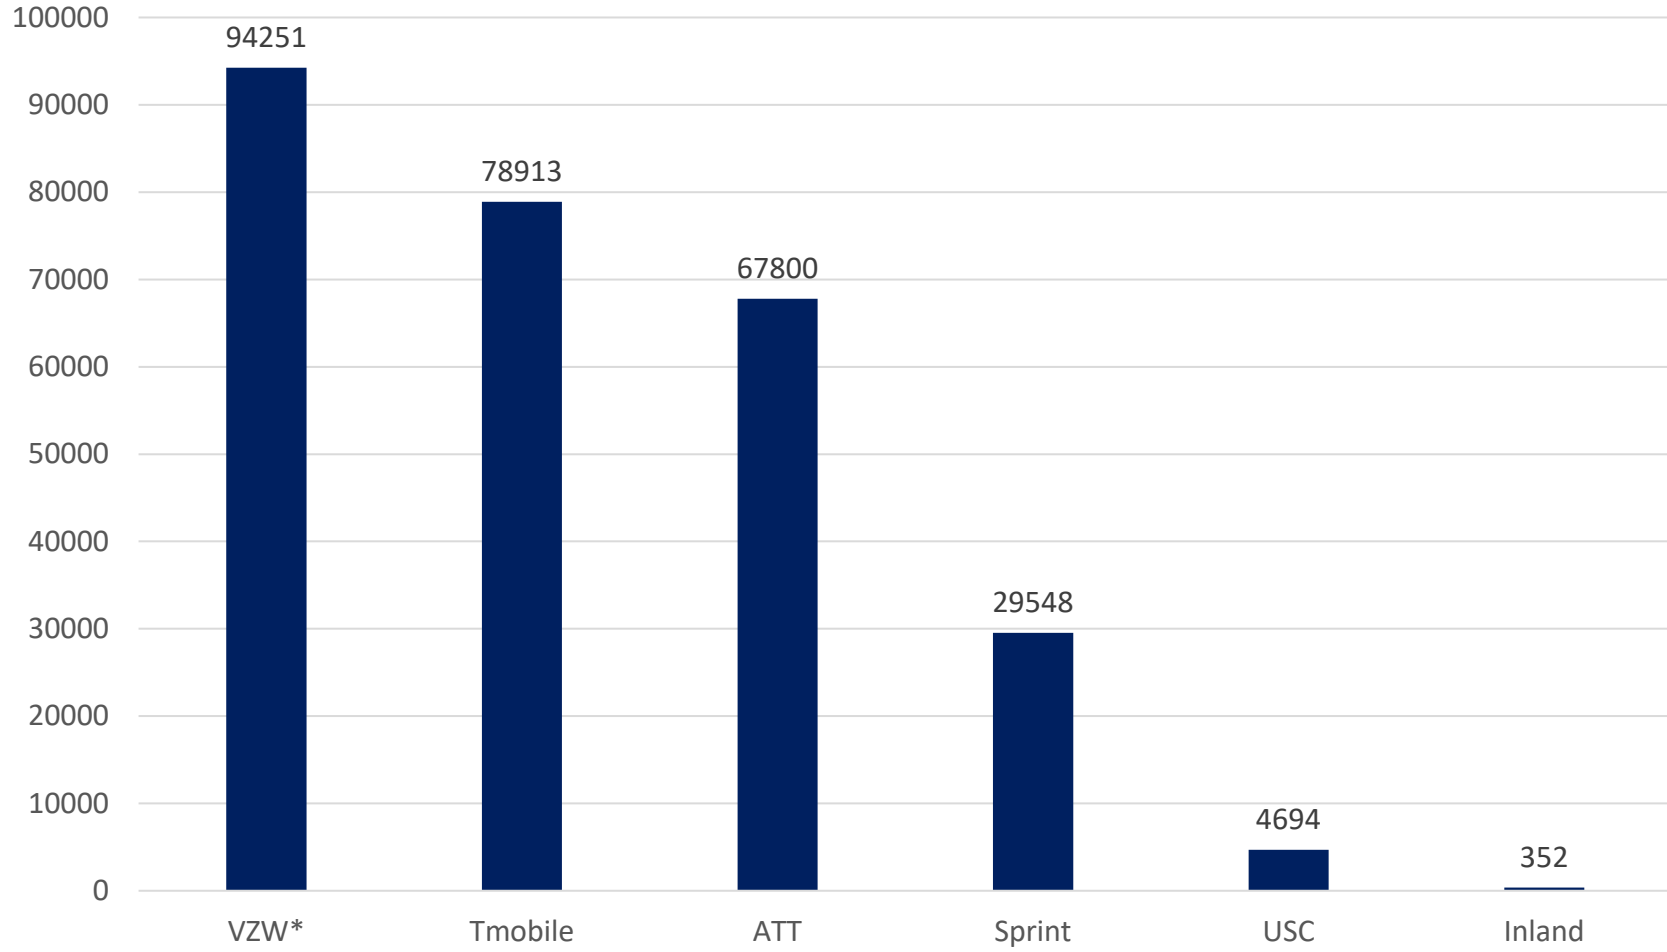

911 Call Type Jun-20

911 Call Type Jul-20

911 Call Type Aug-20

911 Call Type Sept-20

911 Call Type Oct-20

Wireless 911 Calls by Carrier Jan-20

Wireless 911 Calls by Carrier Feb-20

■ Calls

* May be over-reported due to reference data error

Wireless 911 Calls by Carrier Mar-20

■ Calls

* May be over-reported due to reference data error

Wireless 911 Calls by Carrier Apr-20

■ Calls

* May be over-reported due to reference data error