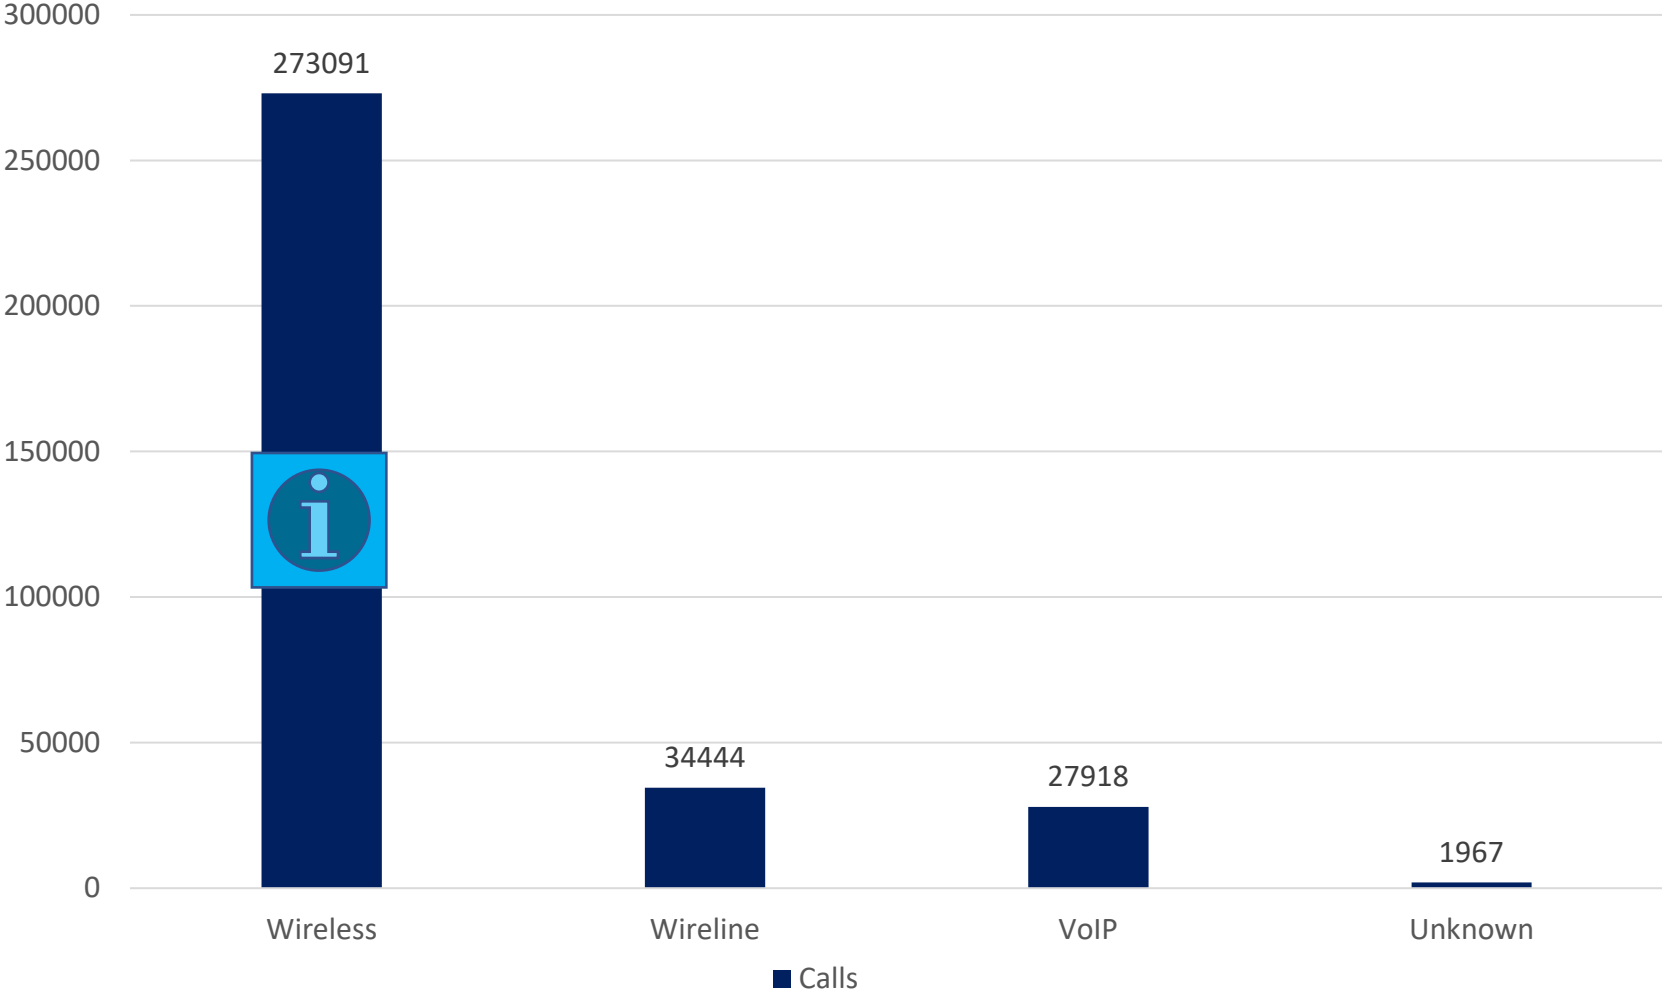

■ 2019 ■ 2020

Chart Title

Washington State 911 Calls

911 Call Types Jan-20

911 Calls Types Feb-20

911 Call Types Mar-20

911 Call Type Apr-20

911 Call Type May-20

911 Call Type Jun-20

911 Call Type Jul-20

911 Call Type Aug-20

911 Call Type Sept-20

911 Call Type Oct-20

Wireless 911 Calls by Carrier Jan-20

Wireless 911 Calls by Carrier Feb-20

■ Calls