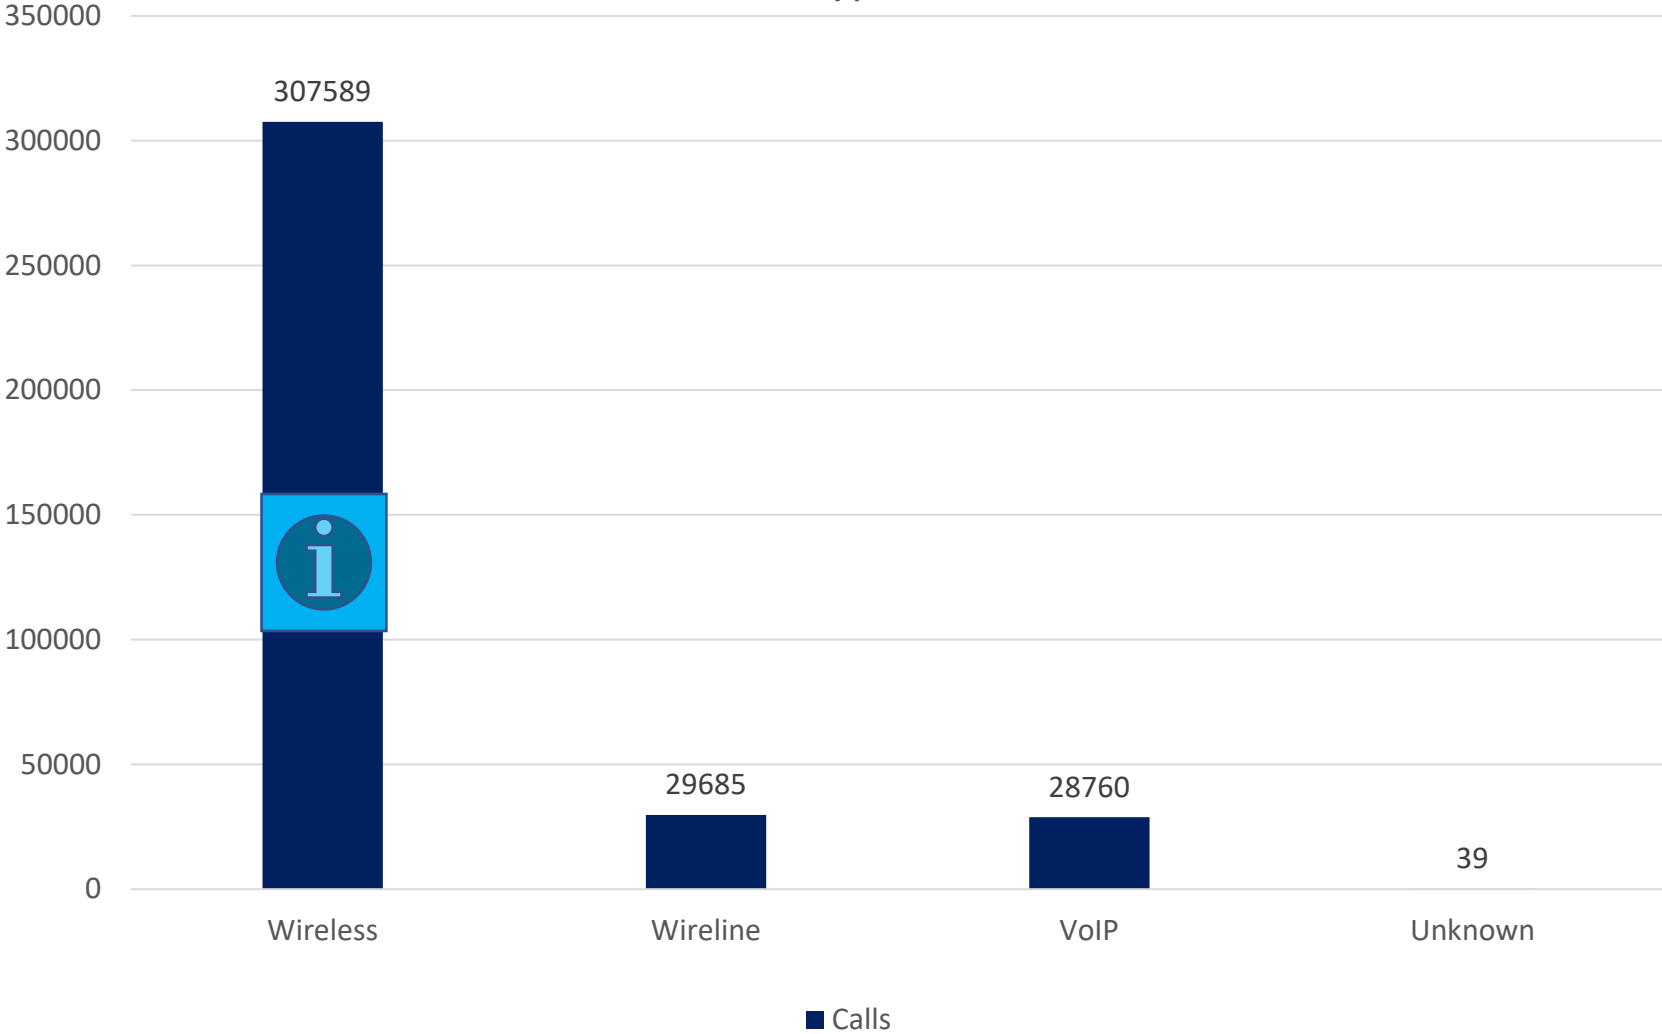

911 Call Type Jun-20

911 Call Type Jul-20

911 Call Type Aug-20

911 Call Type Sept-20

911 Call Type Oct-20

Wireless 911 Calls by Carrier Jan-20

Wireless 911 Calls by Carrier Feb-20

■ Calls

* May be over-reported due to reference data error

Wireless 911 Calls by Carrier Mar-20

■ Calls

* May be over-reported due to reference data error

Wireless 911 Calls by Carrier Apr-20

■ Calls

* May be over-reported due to reference data error