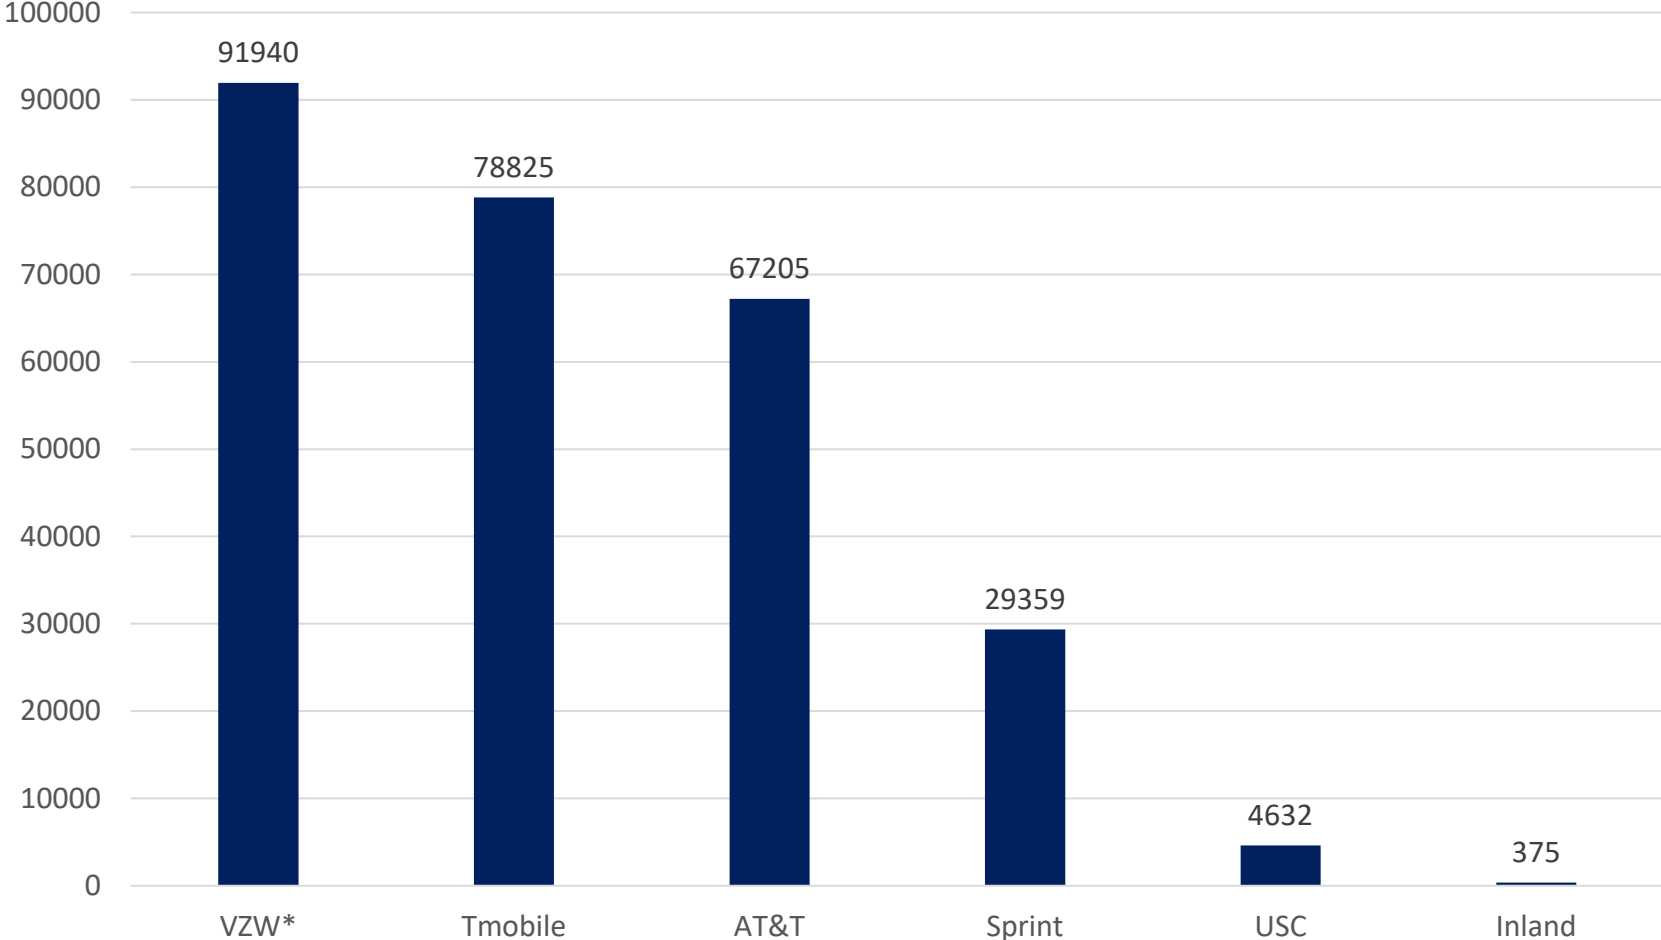

911 Call Type Jun-20

911 Call Type Jul-20

911 Call Type Aug-20

911 Call Type Sept-20

911 Call Type Oct-20

Wireless 911 Calls by Carrier Jan-20

Wireless 911 Calls by Carrier Feb-20

■ Calls

* May be over-reported due to reference data error

Wireless 911 Calls by Carrier Mar-20

■ Calls

* May be over-reported due to reference data error

Wireless 911 Calls by Carrier Apr-20

■ Calls

* May be over-reported due to reference data error