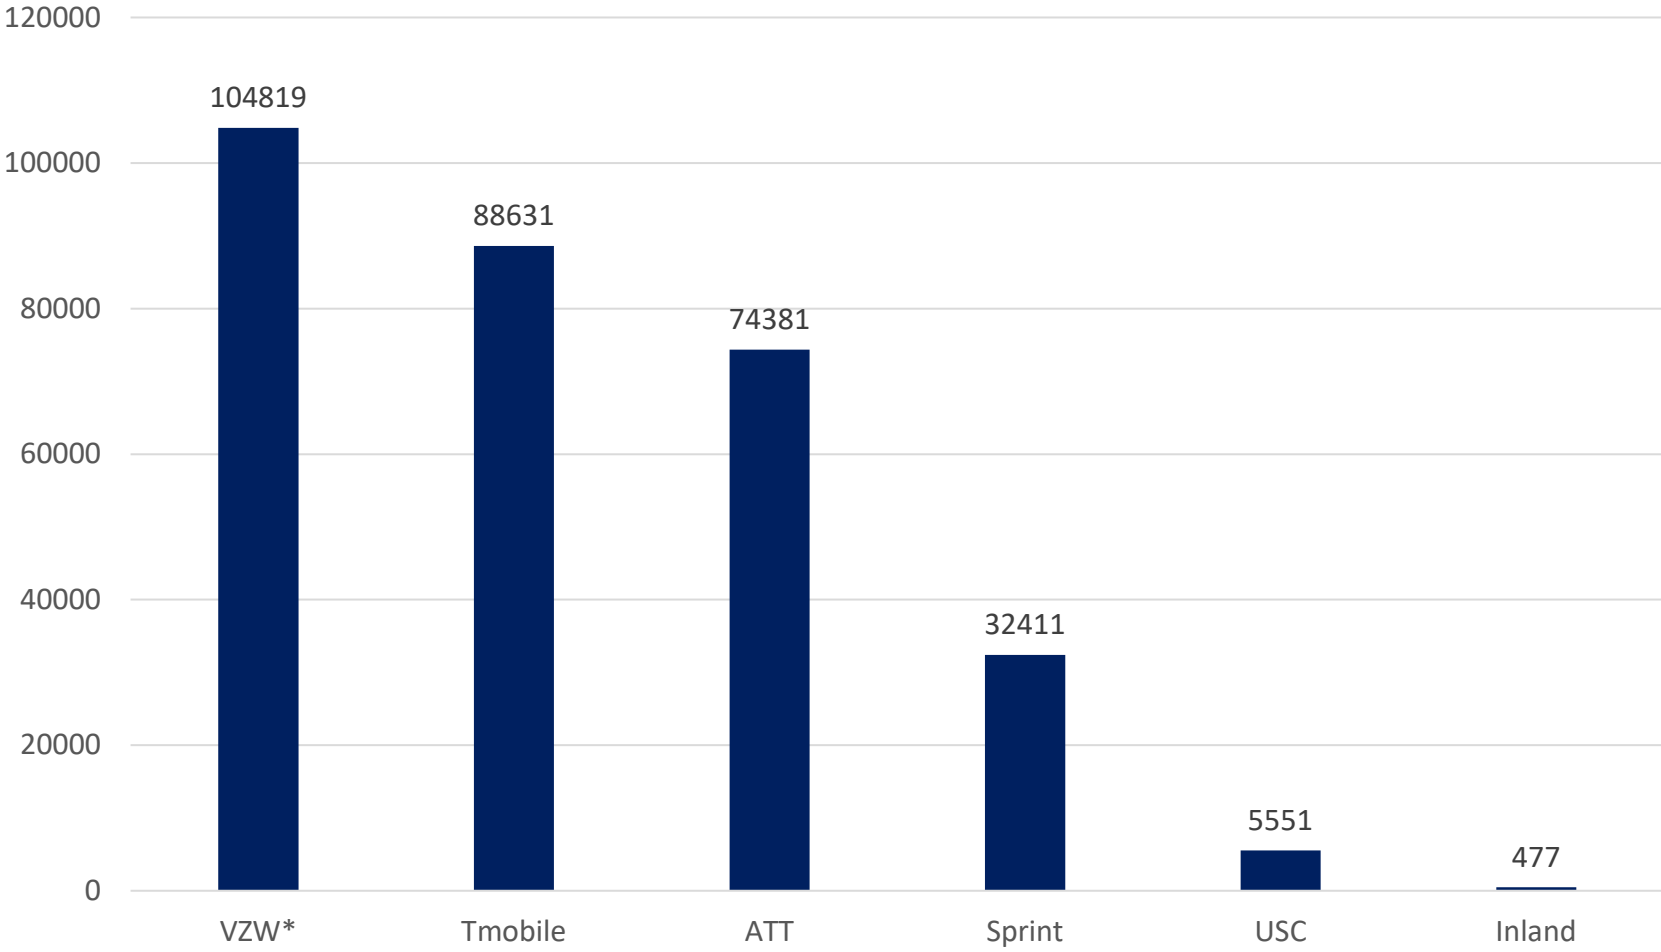

* May be over-reported due to reference data error

Wireless 911 Calls by Carrier Mar-20

■ Calls

* May be over-reported due to reference data error

Wireless 911 Calls by Carrier Apr-20

■ Calls

* May be over-reported due to reference data error

Wireless 911 Calls by Carrier May-20

■ Calls

* May be over-reported due to reference data error

Wireless 911 Calls by Carrier Jun-20

Wireless 911 Calls by Carrier Jul-20

Wireless 911 Calls by Carrier Aug-20