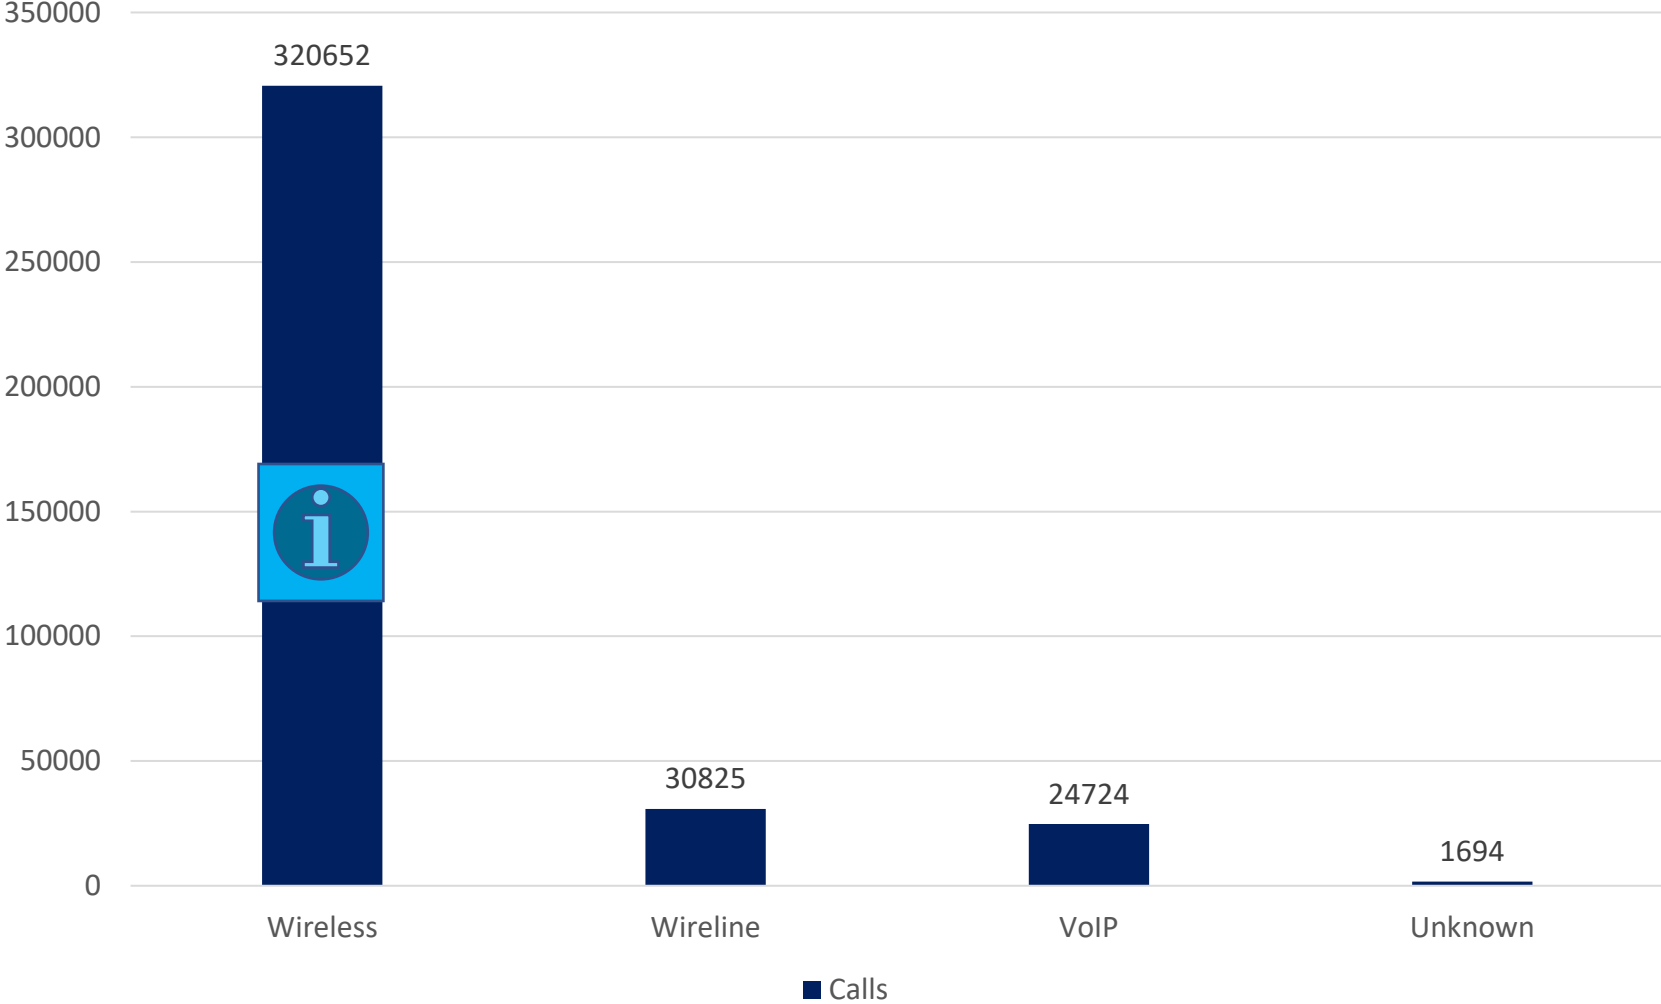

■ 2019 ■ 2020

Chart Title

Washington State 911 Calls

911 Call Types Jan-20

911 Calls Types Feb-20

911 Call Types Mar-20

911 Call Type Apr-20

911 Call Type May-20

911 Call Type Jun-20

911 Call Type Jul-20

911 Call Type Aug-20

911 Call Type Sept-20

911 Call Type Oct-20

Wireless 911 Calls by Carrier Jan-20

Wireless 911 Calls by Carrier Feb-20

■ Calls