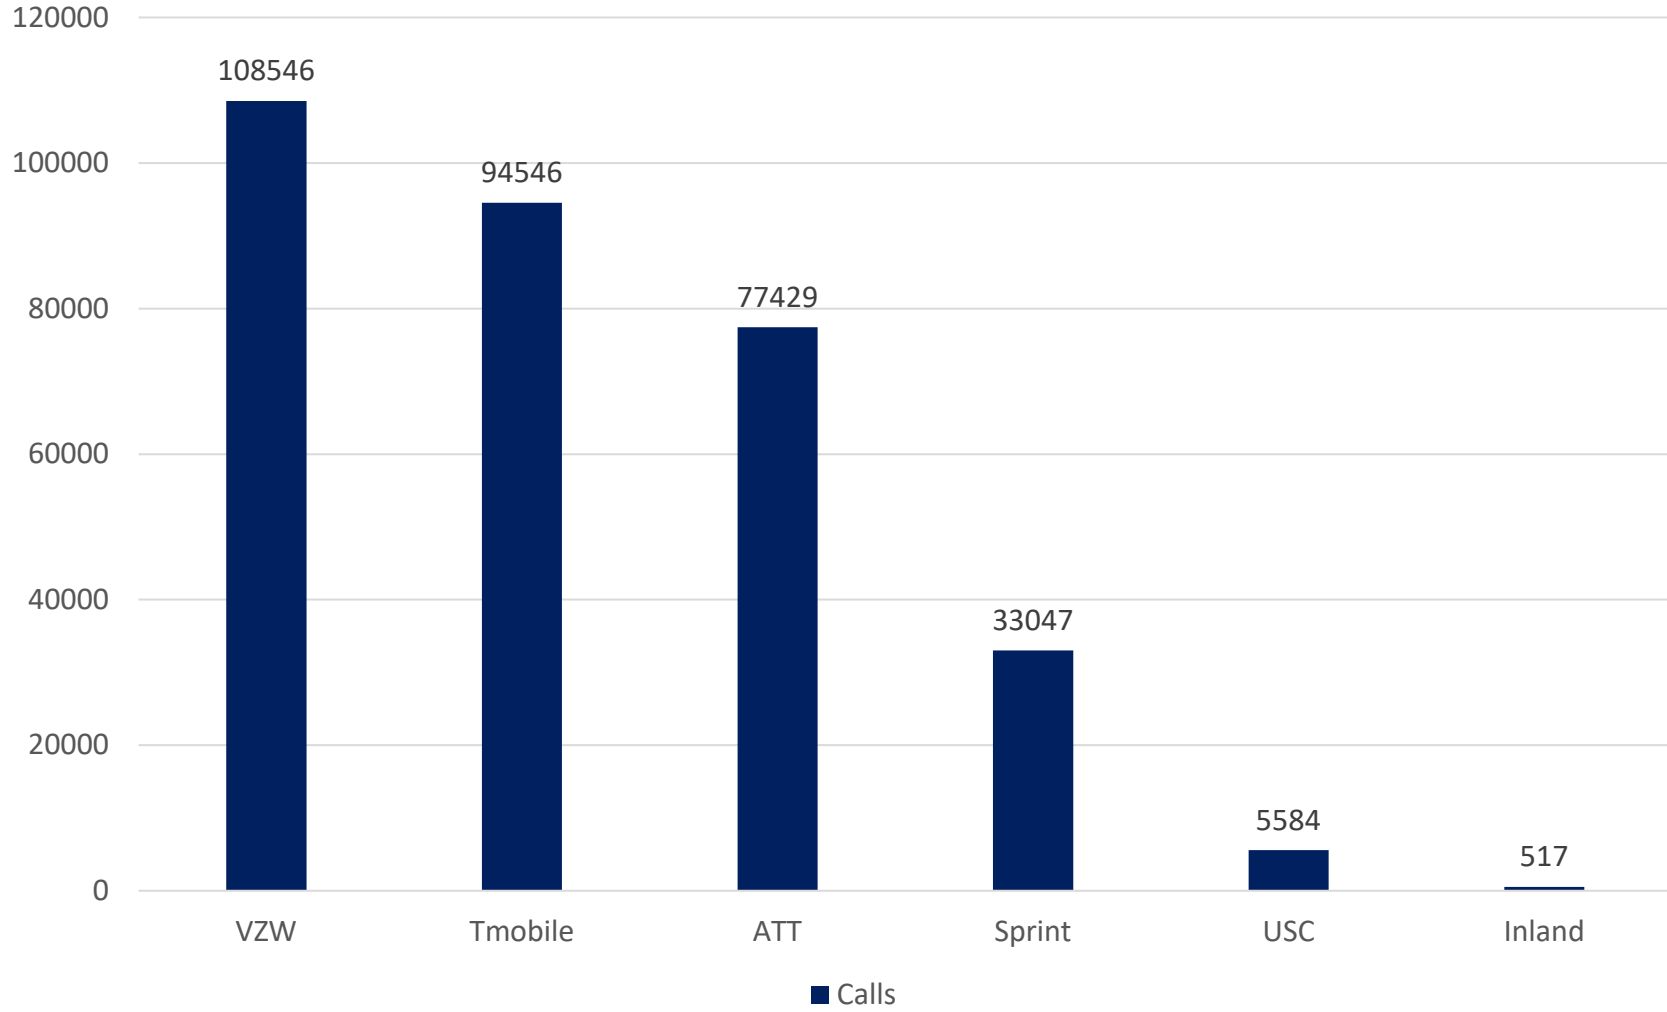

Wireless 911 Calls by Carrier May-20

■ Calls

* May be over-reported due to reference data error

Wireless 911 Calls by Carrier Jun-20

Wireless 911 Calls by Carrier Jul-20

Wireless 911 Calls by Carrier Aug-20

Wireless 911 Calls by Carrier Sept-19

Wireless 911 Calls by Carrier Oct-19

Not Now 😊