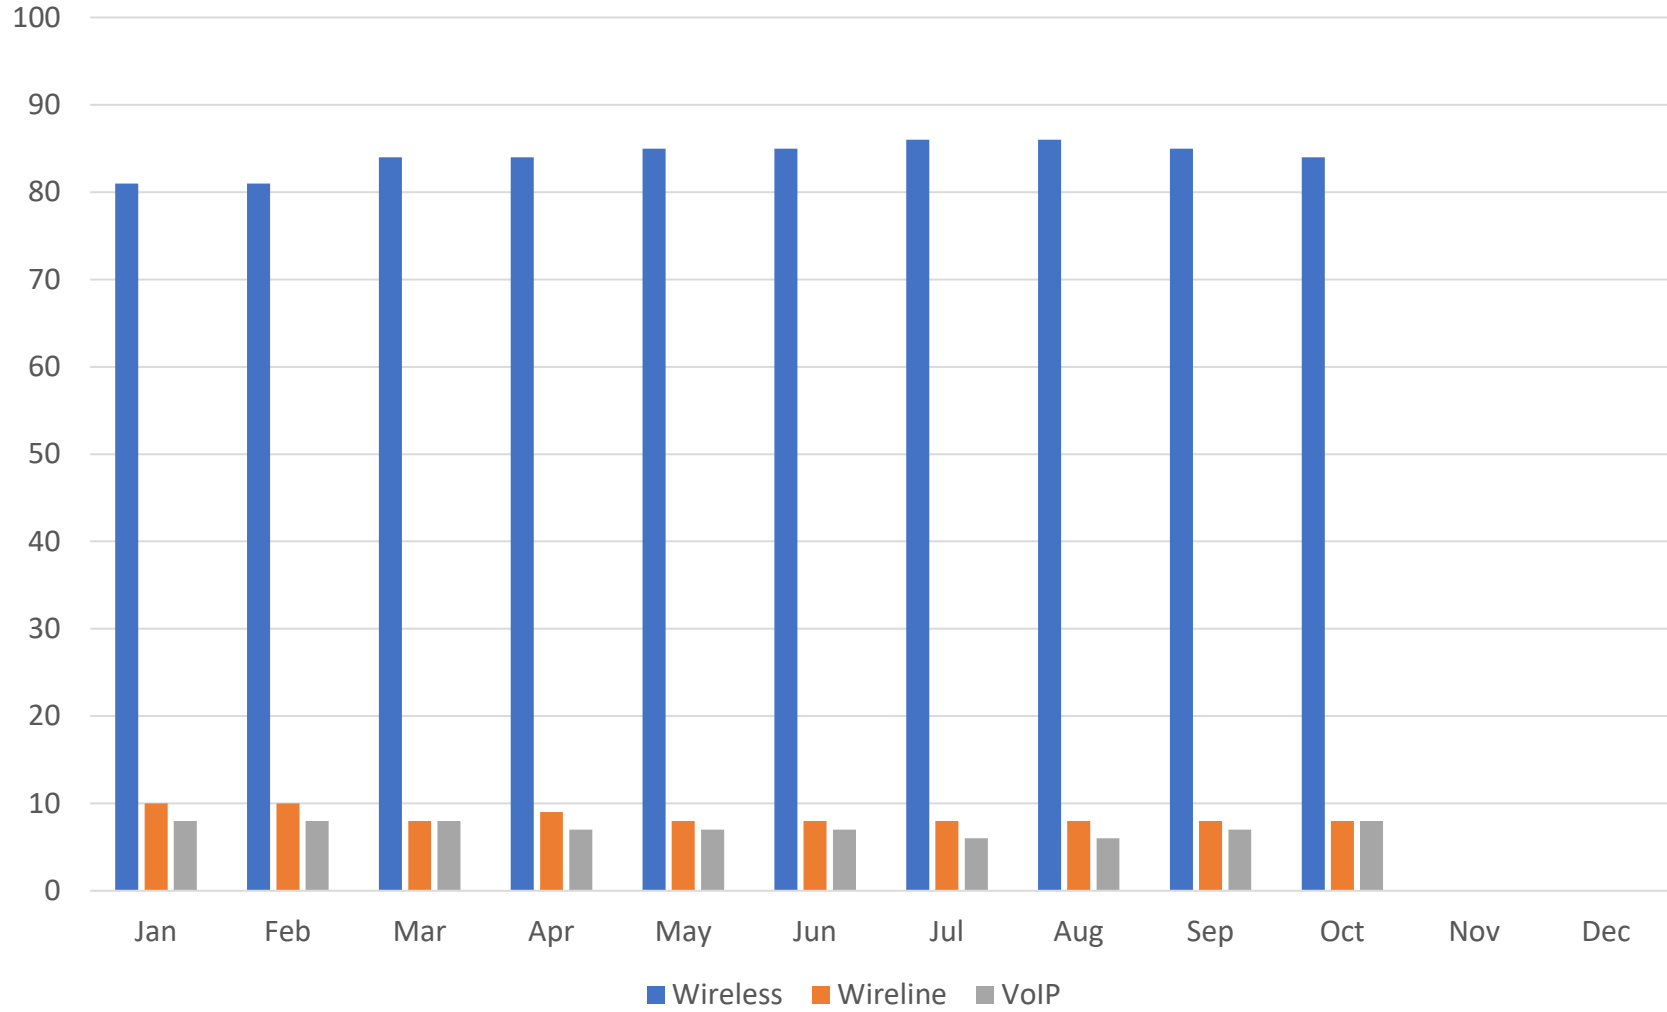

Chart Title