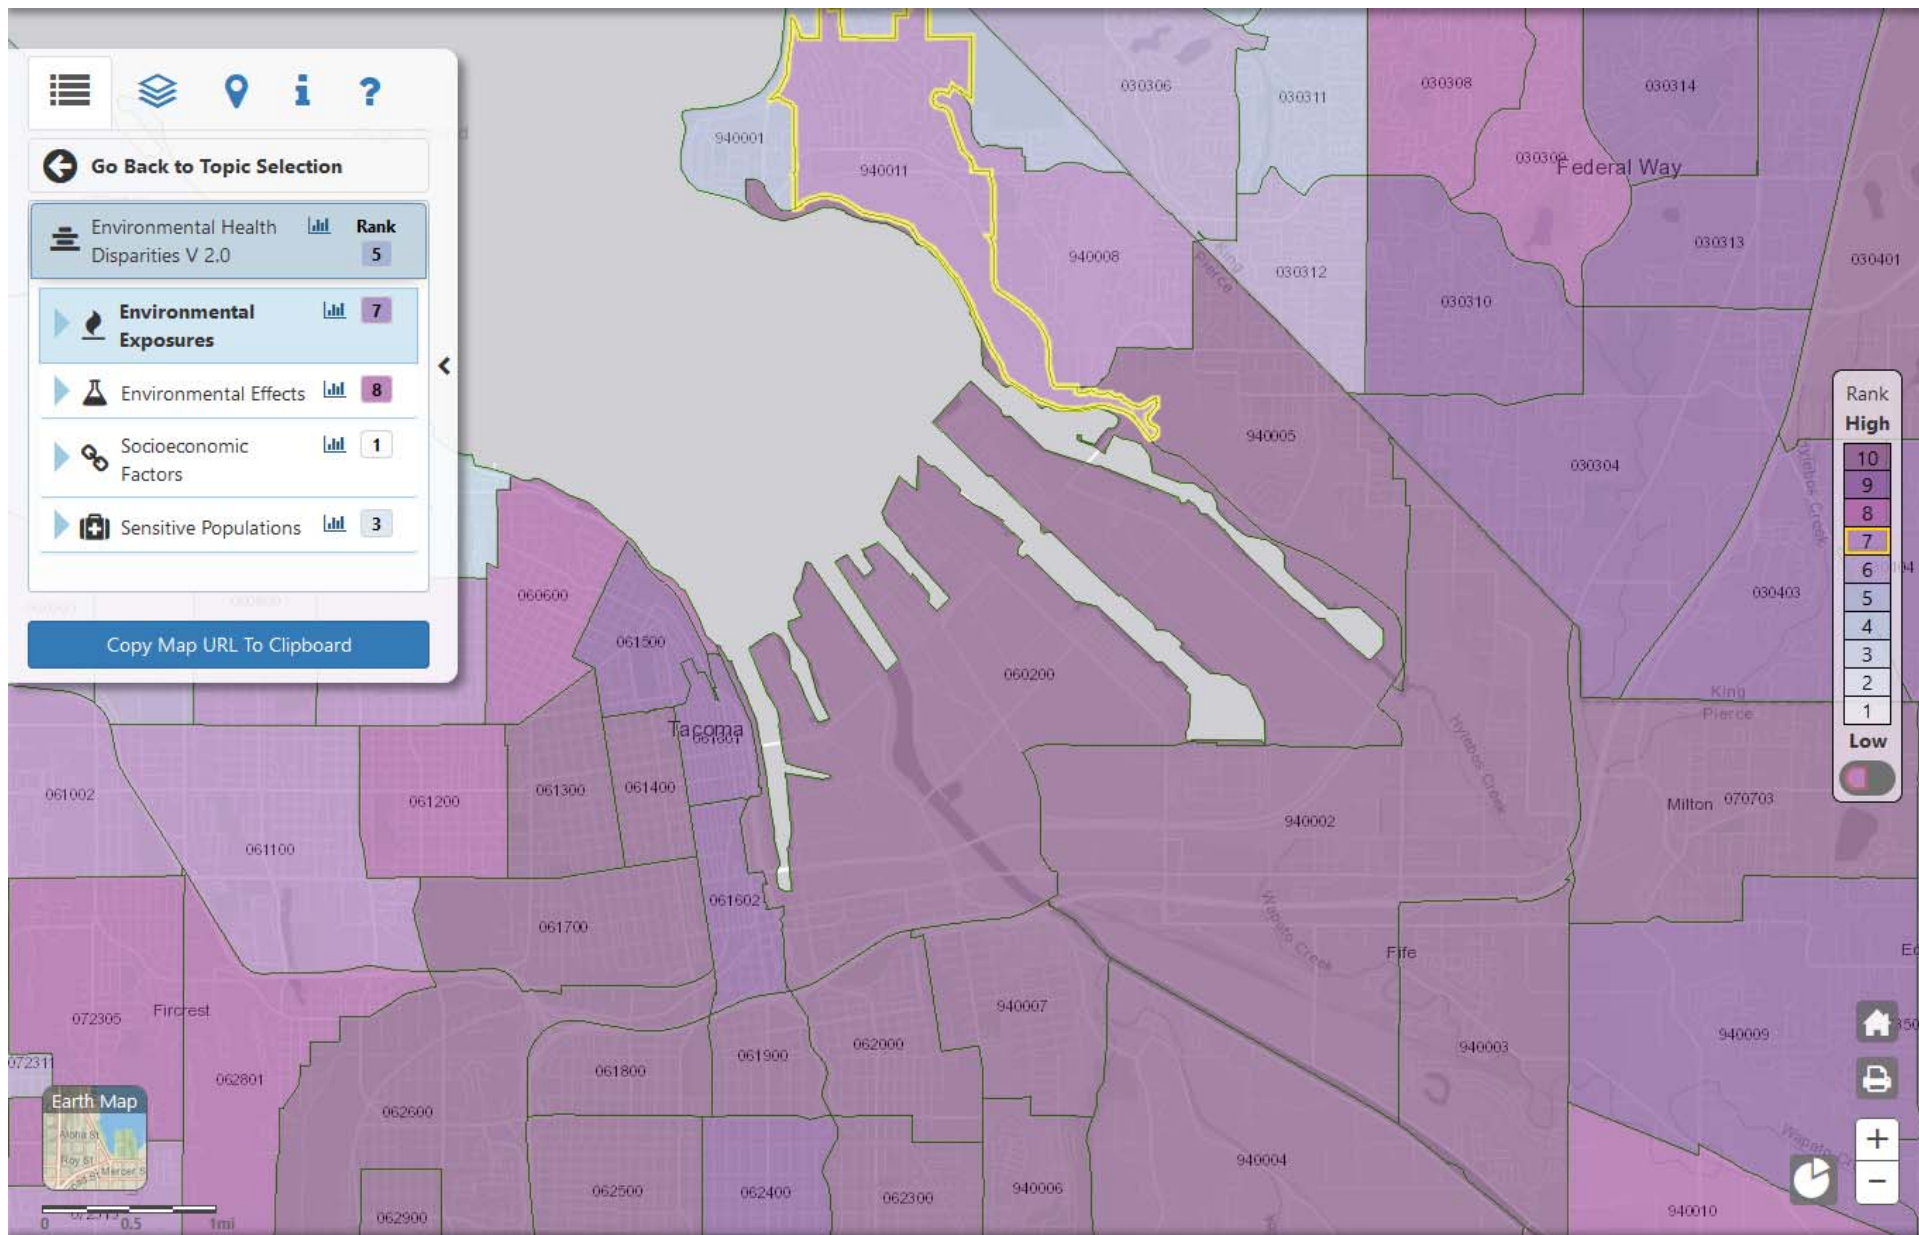

Washington Department of Health, Washington
Environmental Health Disparities Map Rankings for
communities adjacent to the Tacoma LNG Facility

Washington State Department of Health, Washington Environmental Health Disparities Map- Environmental Health Disparities at Area 060200, available at <https://fortress.wa.gov/doh/wtn/WTNIBL/Map/EHD> (last viewed Aug. 25, 2022)

Washington State Department of Health, Washington Environmental Health Disparities Map- Environmental Health Disparities at Area 940002, available at <https://fortress.wa.gov/doh/wtn/WTNIBL/Map/EHD> (last viewed Aug. 25, 2022)

Washington State Department of Health, Washington Environmental Health Disparities Map- Environmental Health Disparities at Area 940005, available at <https://fortress.wa.gov/doh/wtn/WTNIBL/Map/EHD> (last viewed Aug. 25, 2022)

Washington State Department of Health, Washington Environmental Health Disparities Map- Environmental Health Disparities at Area 940008, available at <https://fortress.wa.gov/doh/wtn/WTNIBL/Map/EHD> (last viewed Aug. 25, 2022)