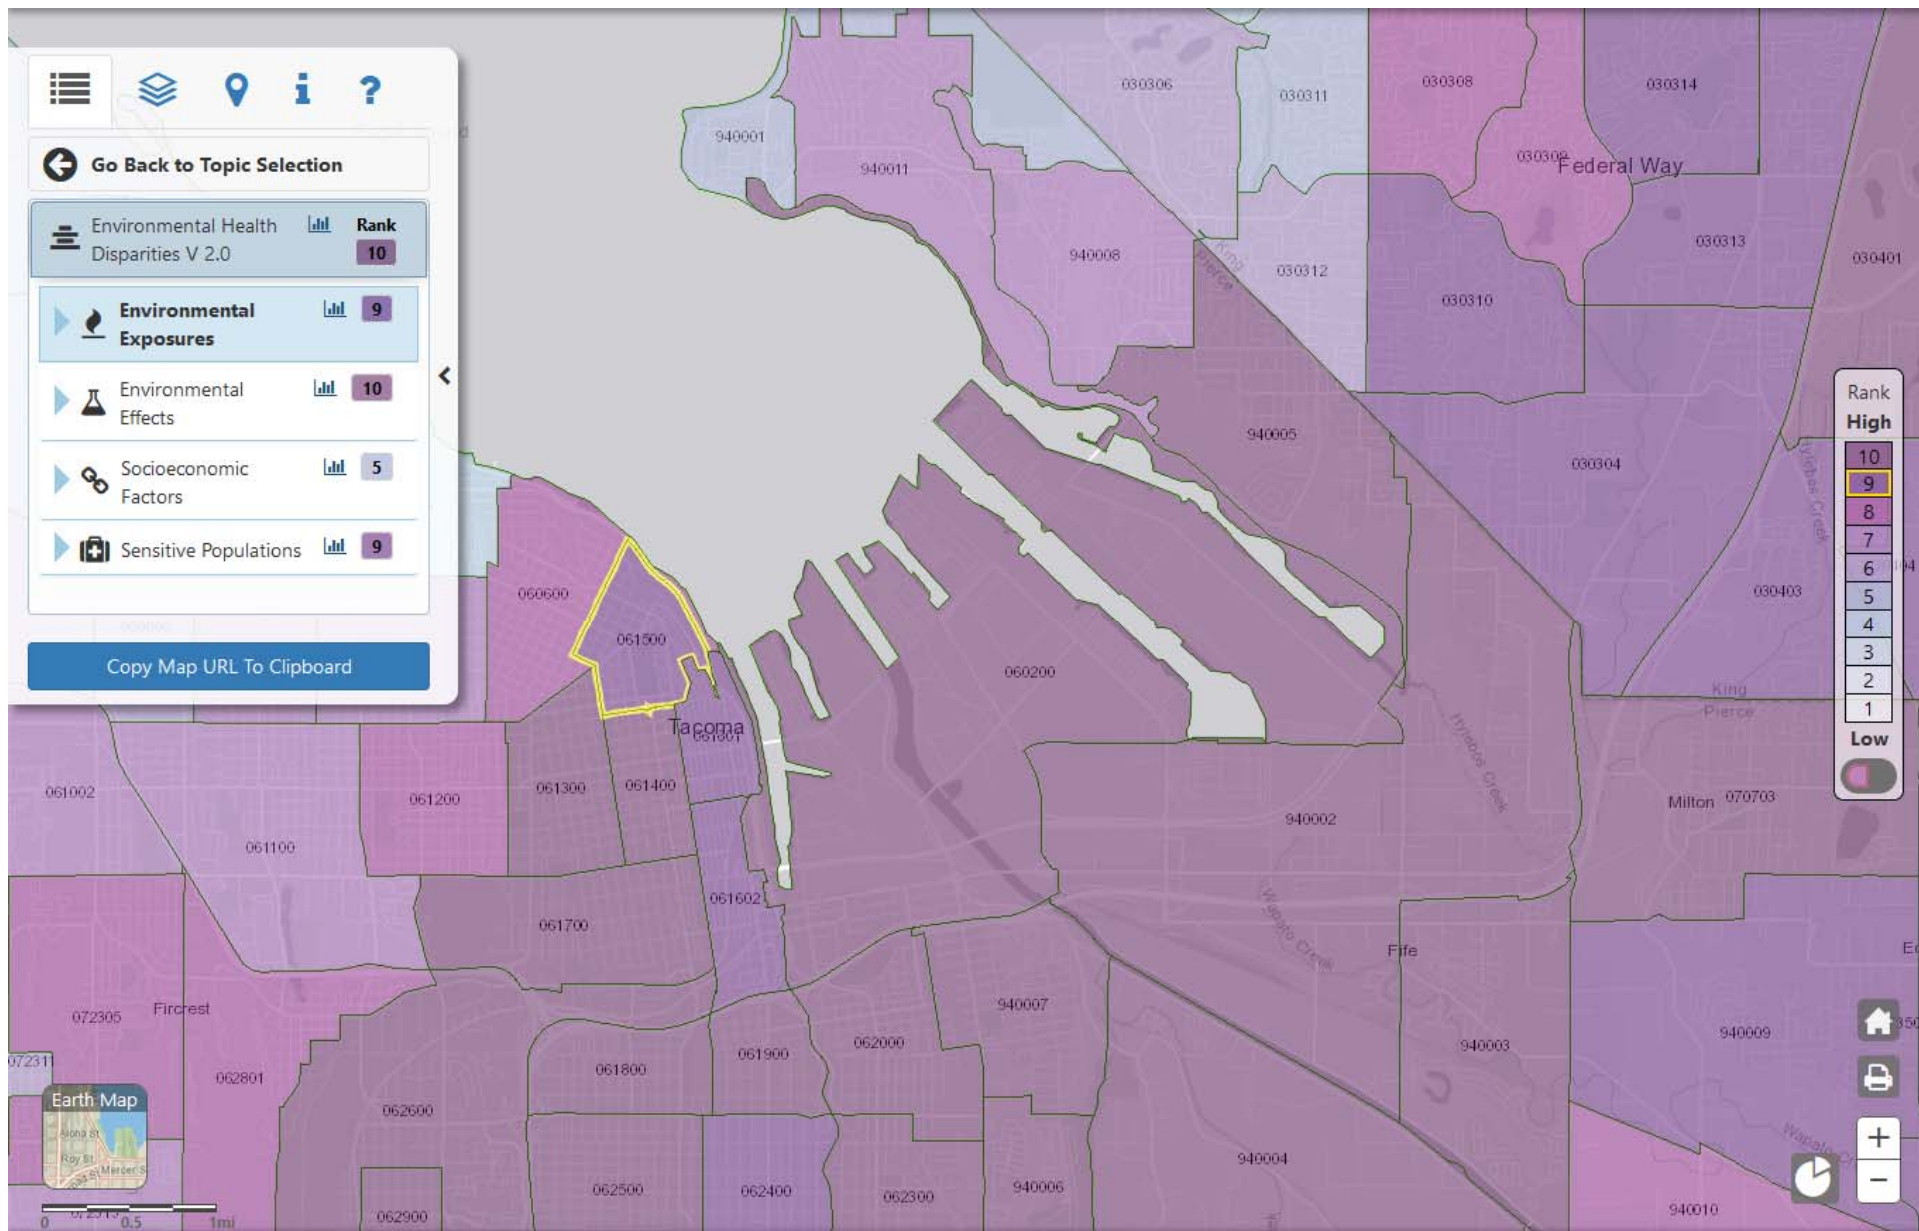

Washington State Department of Health, Washington Environmental Health Disparities Map- Environmental Heath Disparities at Area 061500, available at <https://fortress.wa.gov/doh/wtn/WTNIBL/Map/EHD> (last viewed Aug. 25, 2022)