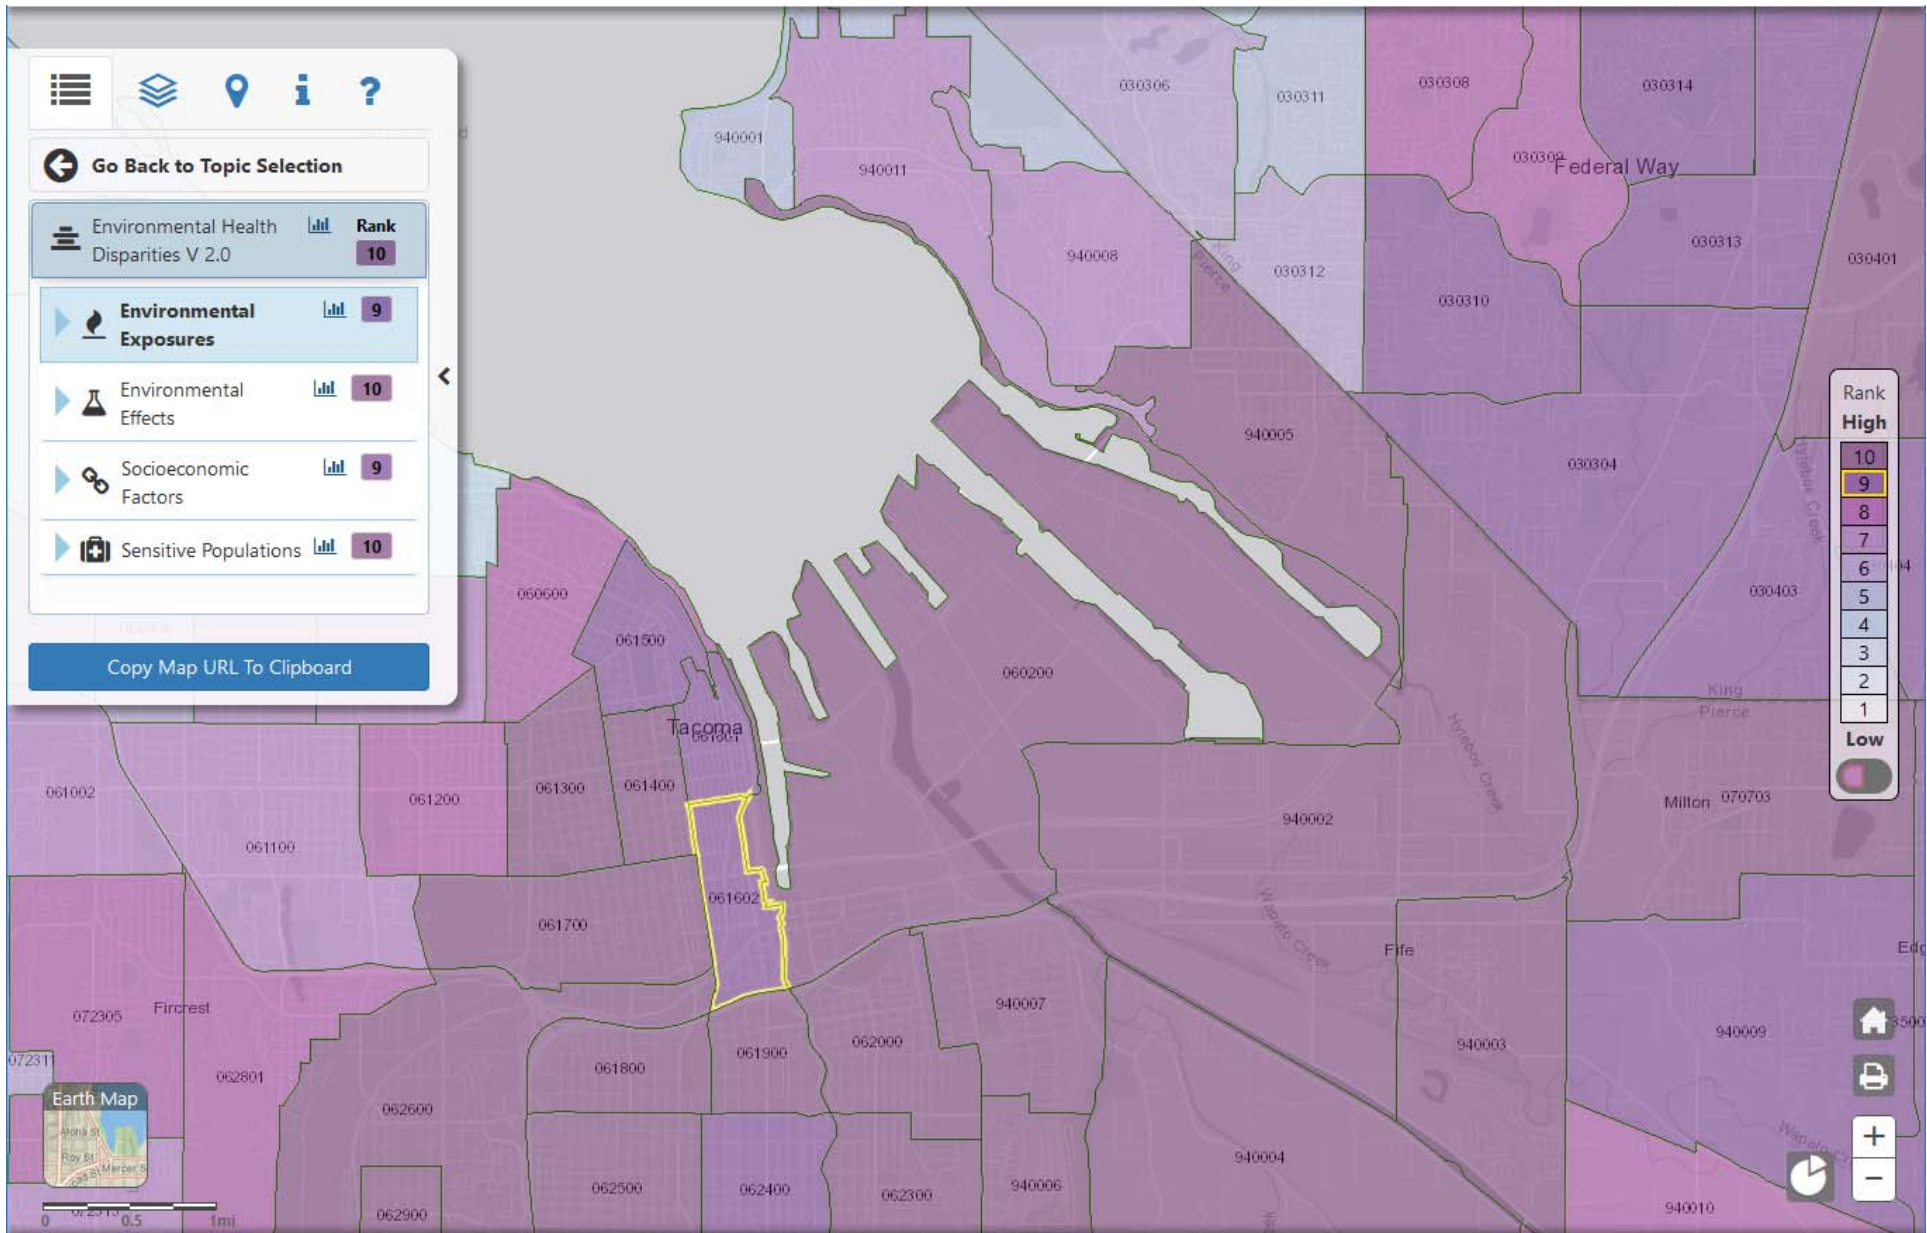

Washington State Department of Health, Washington Environmental Health Disparities Map- Environmental Health Disparities at Area 061602, available at <https://fortress.wa.gov/doh/wtn/WTNIBL/Map/EHD> (last viewed Aug. 25, 2022)