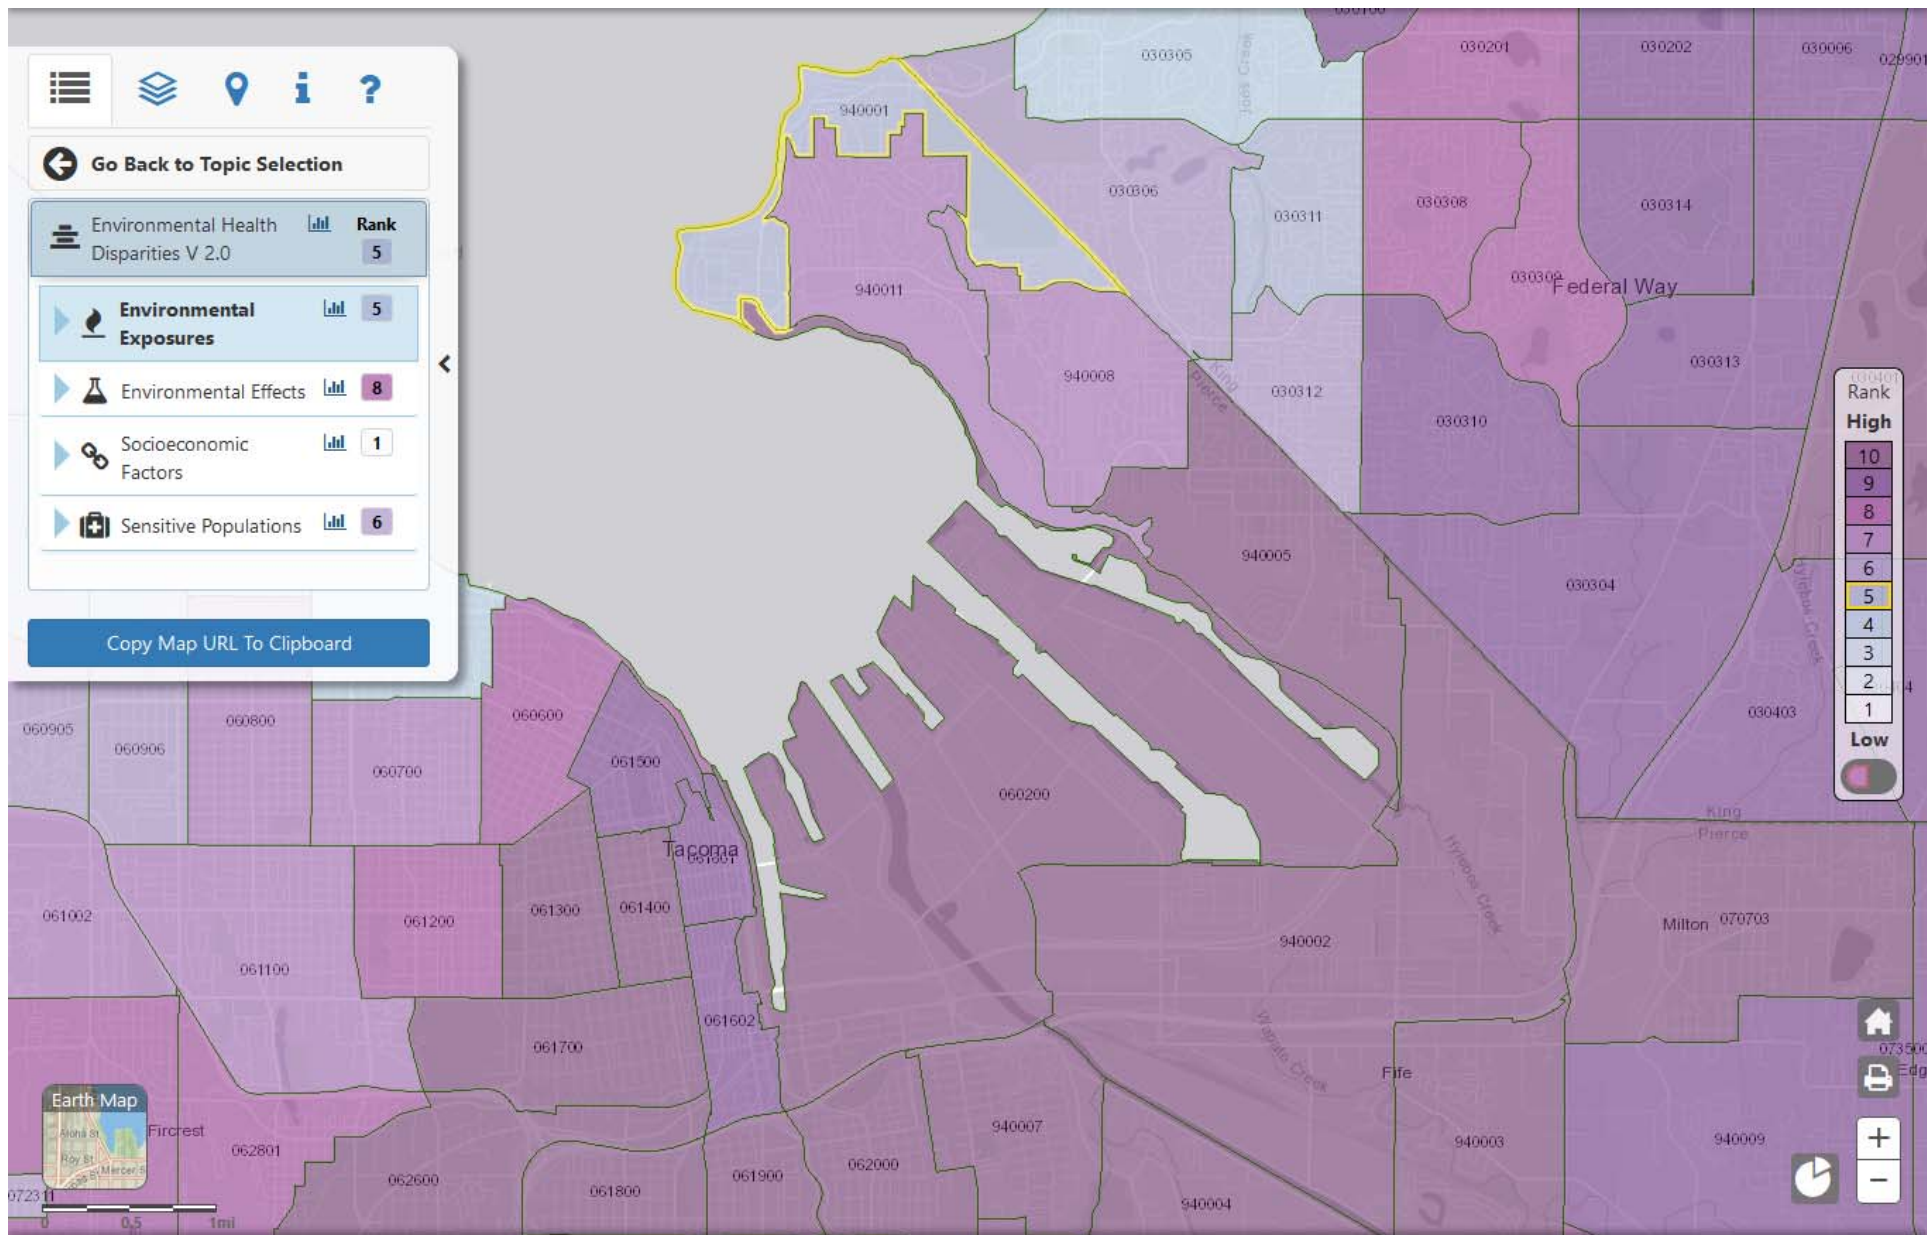

Washington State Department of Health, Washington Environmental Health Disparities Map- Environmental Health Disparities at Area 940001, available at <https://fortress.wa.gov/doh/wtn/WTNIBL/Map/EHD> (last viewed Aug. 25, 2022)