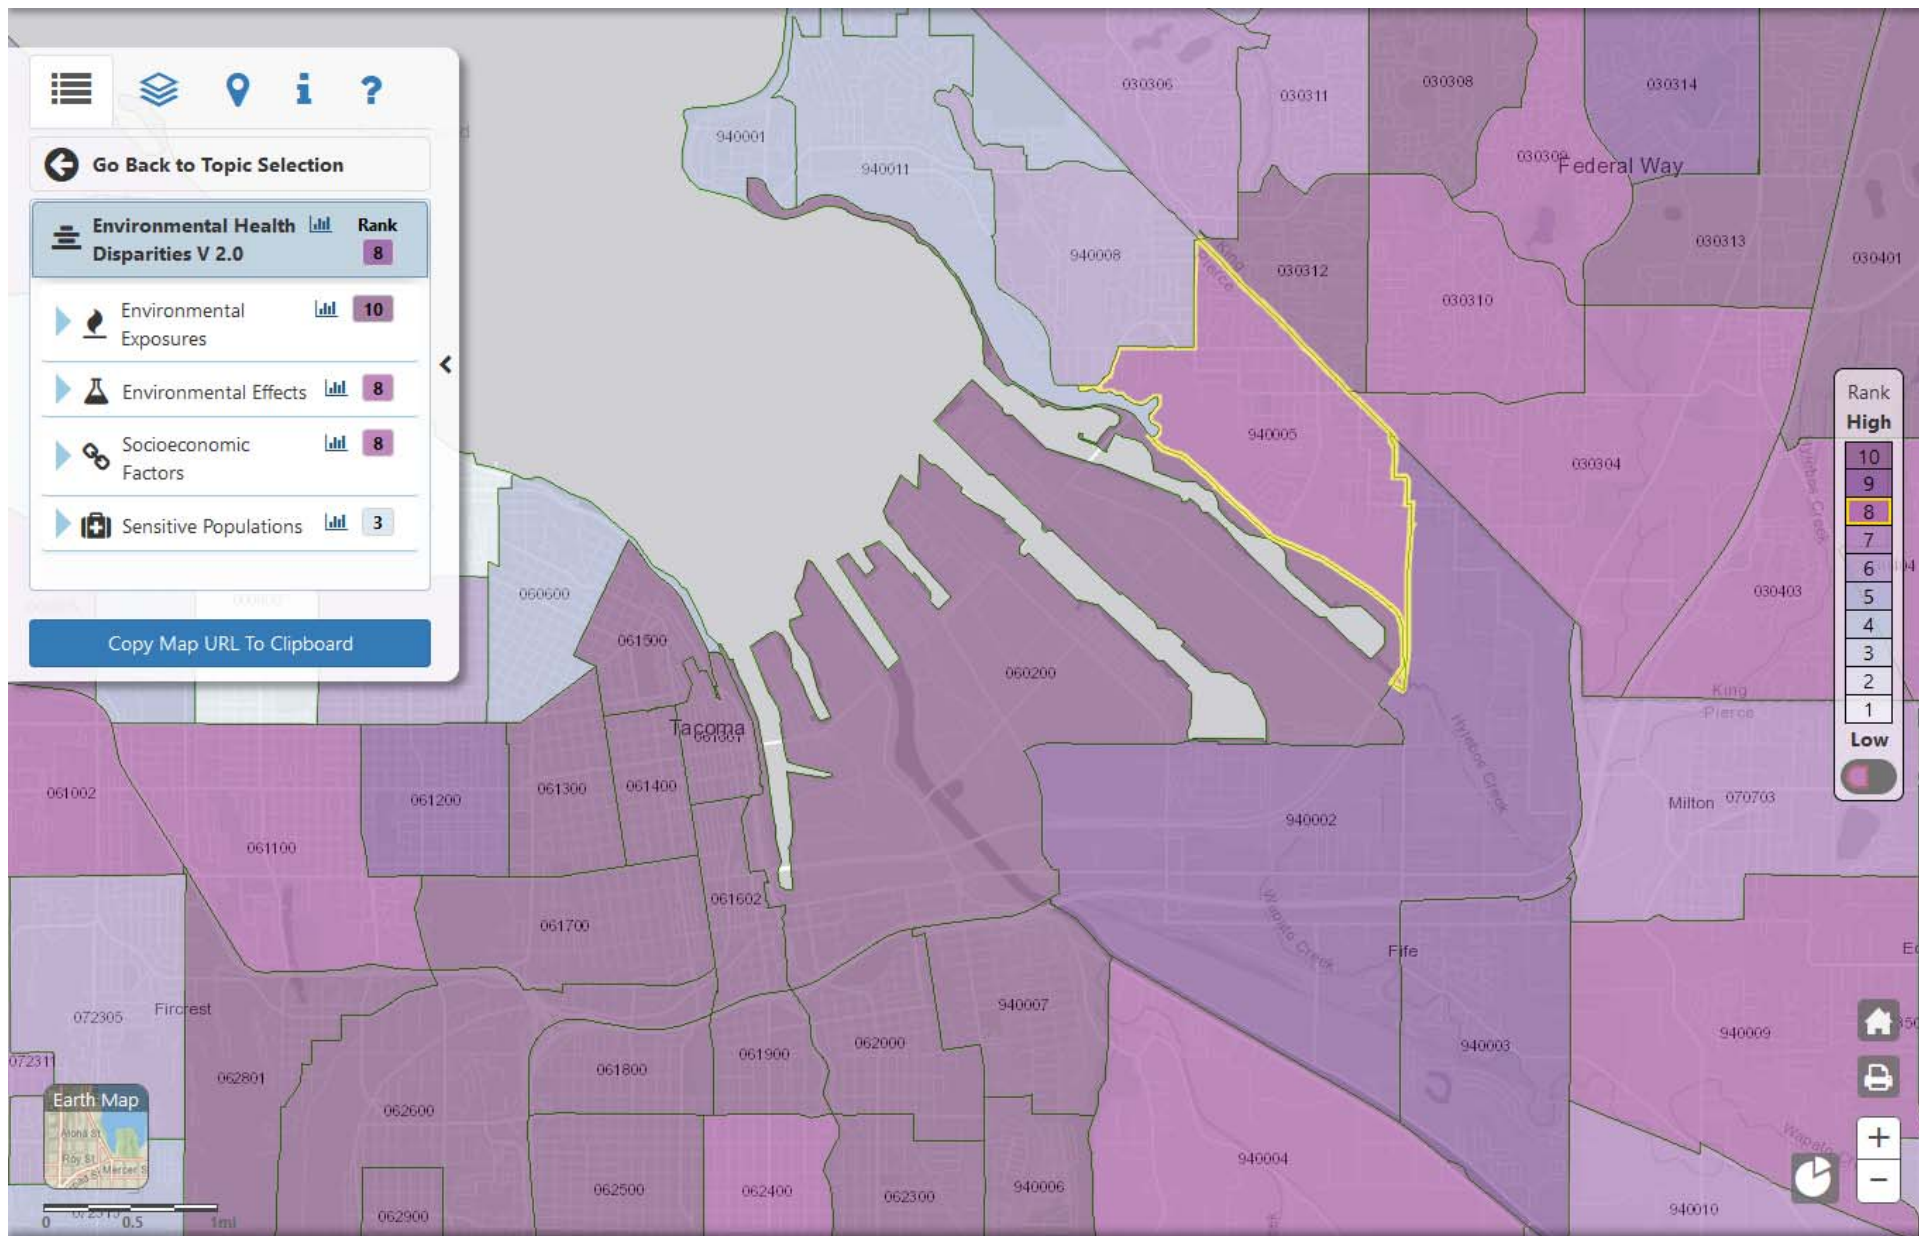

Washington Department of Health, Washington
Environmental Health Disparities Map Rankings for
communities adjacent to the Tacoma LNG Facility

Washington State Department of Health, Washington Environmental Health Disparities Map- Environmental Health Disparities at Area 060200, available at <https://fortress.wa.gov/doh/wtn/WTNIBL/Map/EHD> (last viewed Aug. 25, 2022)

Washington State Department of Health, Washington Environmental Health Disparities Map- Environmental Health Disparities at Area 940002, available at <https://fortress.wa.gov/doh/wtn/WTNIBL/Map/EHD> (last viewed Aug. 25, 2022)

Washington State Department of Health, Washington Environmental Health Disparities Map- Environmental Health Disparities at Area 940005, available at <https://fortress.wa.gov/doh/wtn/WTNIBL/Map/EHD> (last viewed Aug. 25, 2022)

Washington State Department of Health, Washington Environmental Health Disparities Map- Environmental Health Disparities at Area 940008, available at <https://fortress.wa.gov/doh/wtn/WTNIBL/Map/EHD> (last viewed Aug. 25, 2022)