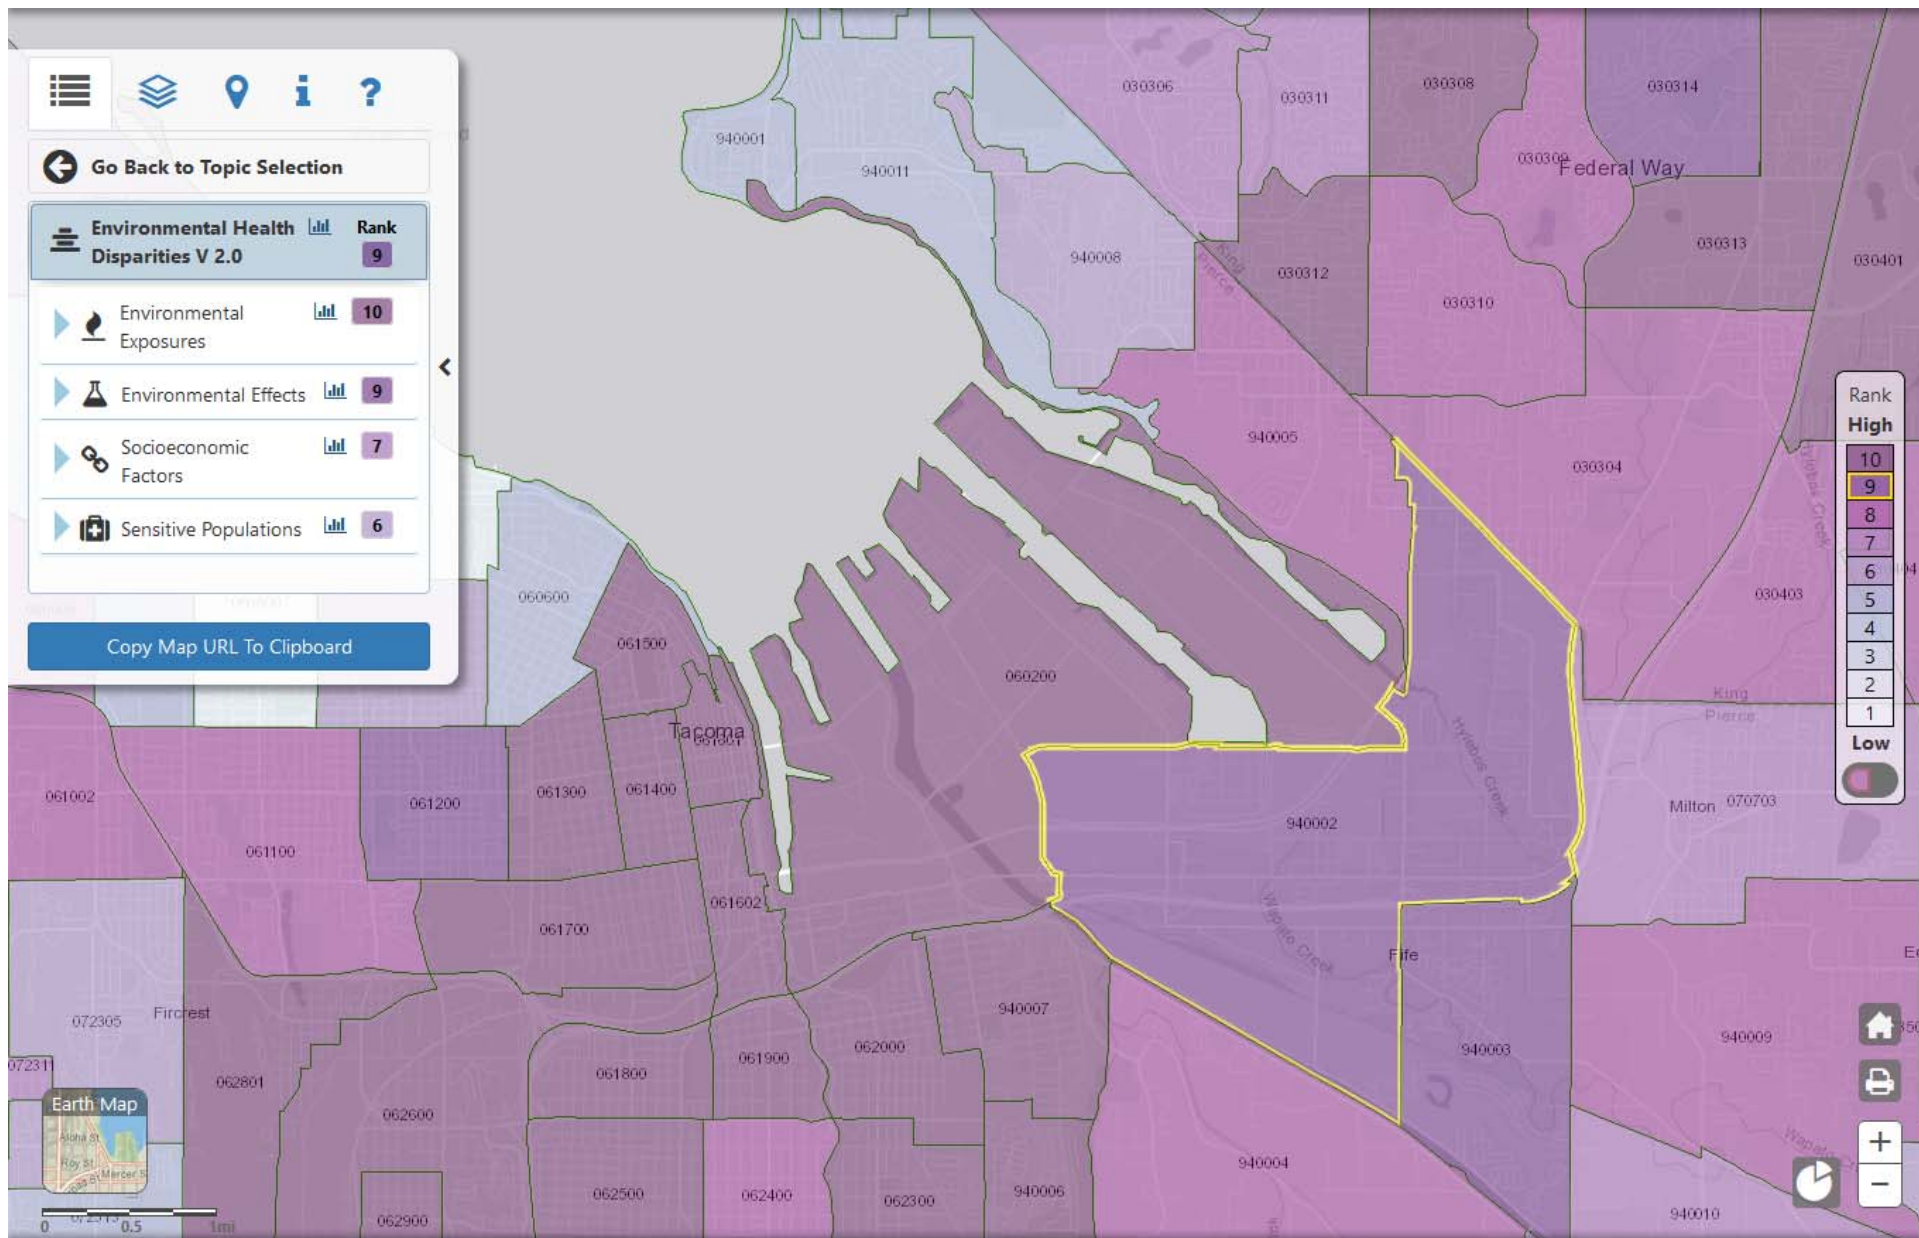

Washington Department of Health, Washington
Environmental Health Disparities Map Rankings for
communities adjacent to the Tacoma LNG Facility

Washington State Department of Health, Washington Environmental Health Disparities Map- Environmental Health Disparities at Area 060200, available at <https://fortress.wa.gov/doh/wtn/WTNIBL/Map/EHD> (last viewed Aug. 25, 2022)

Washington State Department of Health, Washington Environmental Health Disparities Map- Environmental Health Disparities at Area 940002, available at <https://fortress.wa.gov/doh/wtn/WTNIBL/Map/EHD> (last viewed Aug. 25, 2022)

Washington State Department of Health, Washington Environmental Health Disparities Map- Environmental Health Disparities at Area 940005, available at <https://fortress.wa.gov/doh/wtn/WTNIBL/Map/EHD> (last viewed Aug. 25, 2022)

Washington State Department of Health, Washington Environmental Health Disparities Map- Environmental Health Disparities at Area 940008, available at <https://fortress.wa.gov/doh/wtn/WTNIBL/Map/EHD> (last viewed Aug. 25, 2022)