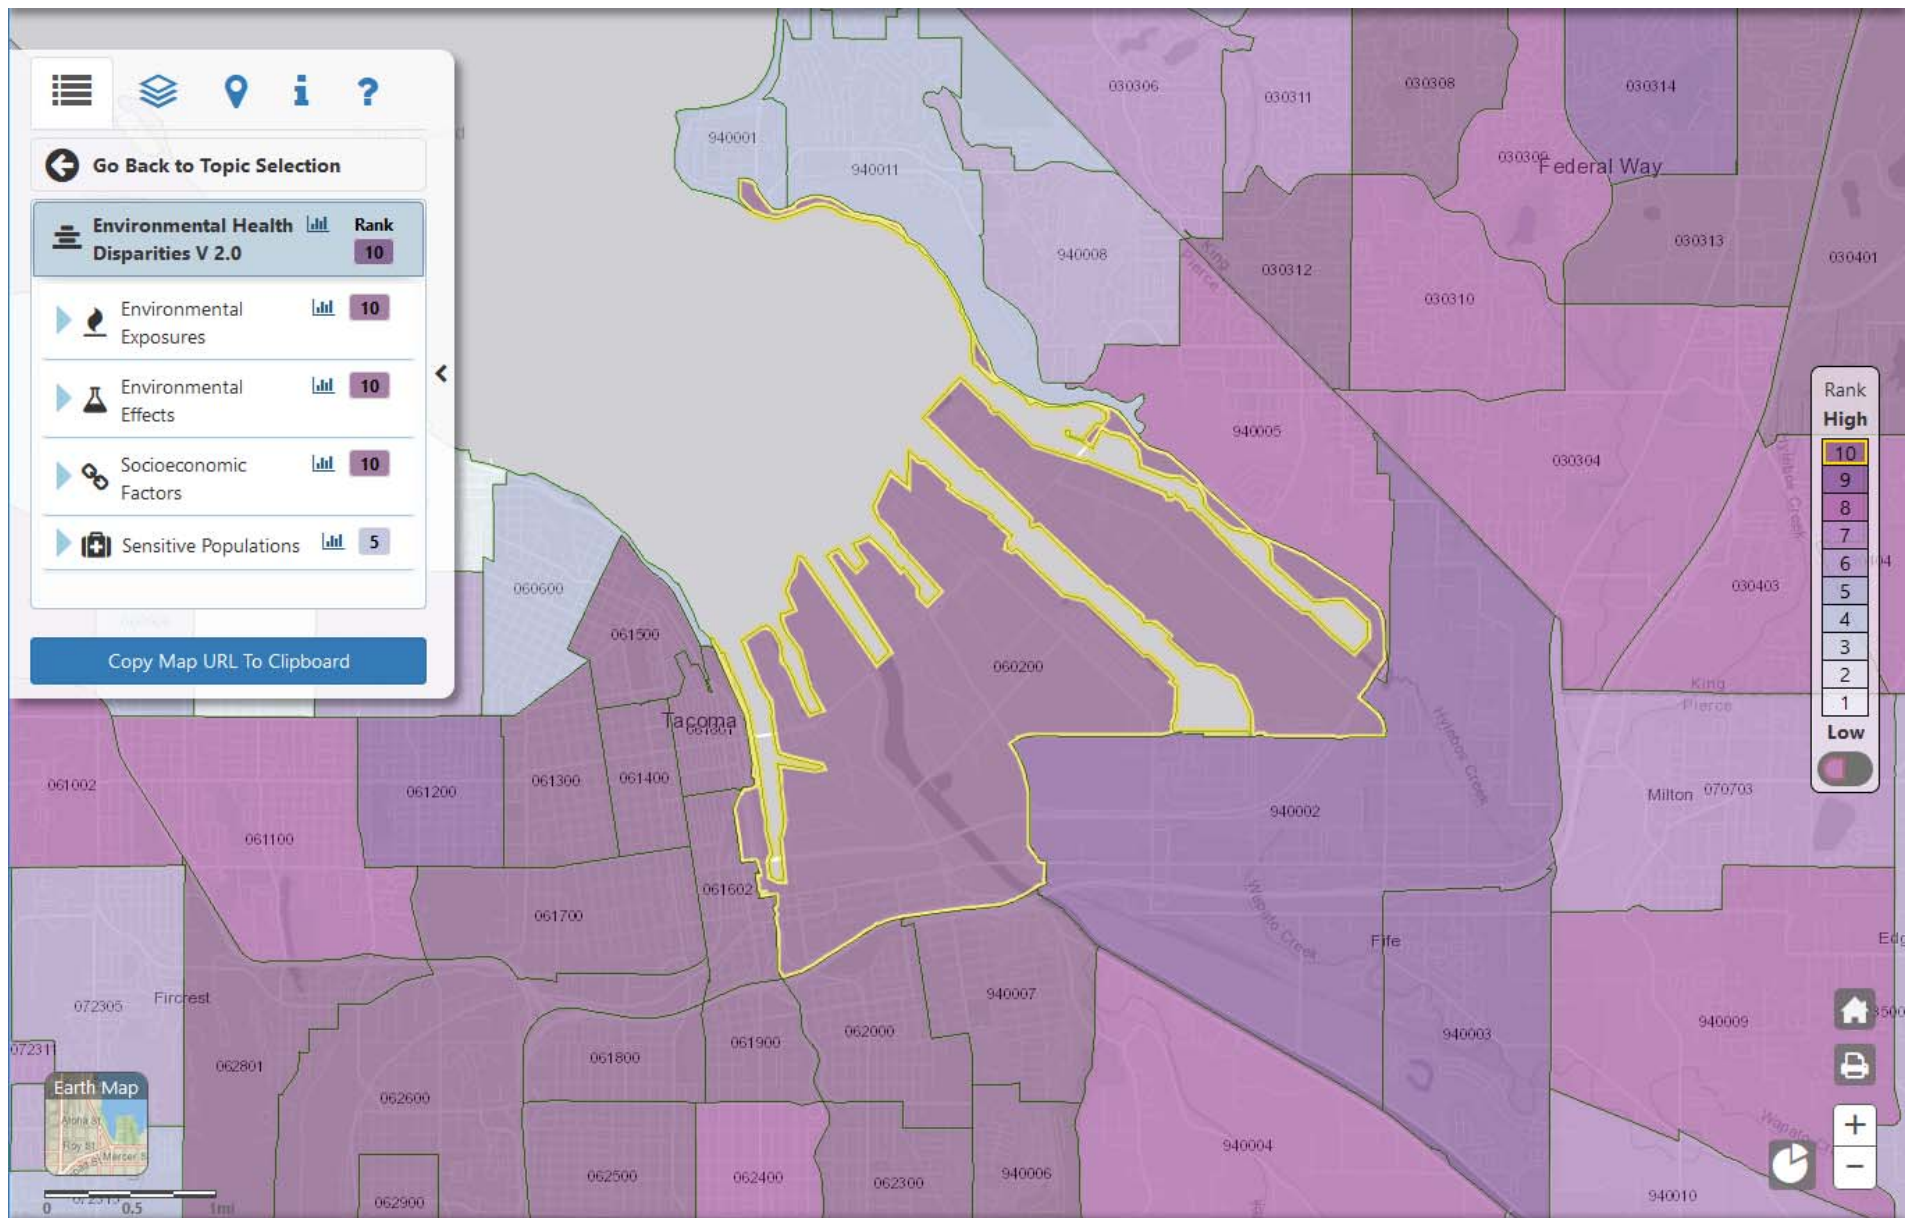

Washington Department of Health, Washington
Environmental Health Disparities Map Rankings for
communities adjacent to the Tacoma LNG Facility

Washington State Department of Health, Washington Environmental Health Disparities Map- Environmental Health Disparities at Area 060200, available at <https://fortress.wa.gov/doh/wtn/WTNIBL/Map/EHD> (last viewed Aug. 25, 2022)

Washington State Department of Health, Washington Environmental Health Disparities Map- Environmental Health Disparities at Area 940002, available at <https://fortress.wa.gov/doh/wtn/WTNIBL/Map/EHD> (last viewed Aug. 25, 2022)

Washington State Department of Health, Washington Environmental Health Disparities Map- Environmental Health Disparities at Area 940005, available at <https://fortress.wa.gov/doh/wtn/WTNIBL/Map/EHD> (last viewed Aug. 25, 2022)

Washington State Department of Health, Washington Environmental Health Disparities Map- Environmental Health Disparities at Area 940008, available at <https://fortress.wa.gov/doh/wtn/WTNIBL/Map/EHD> (last viewed Aug. 25, 2022)