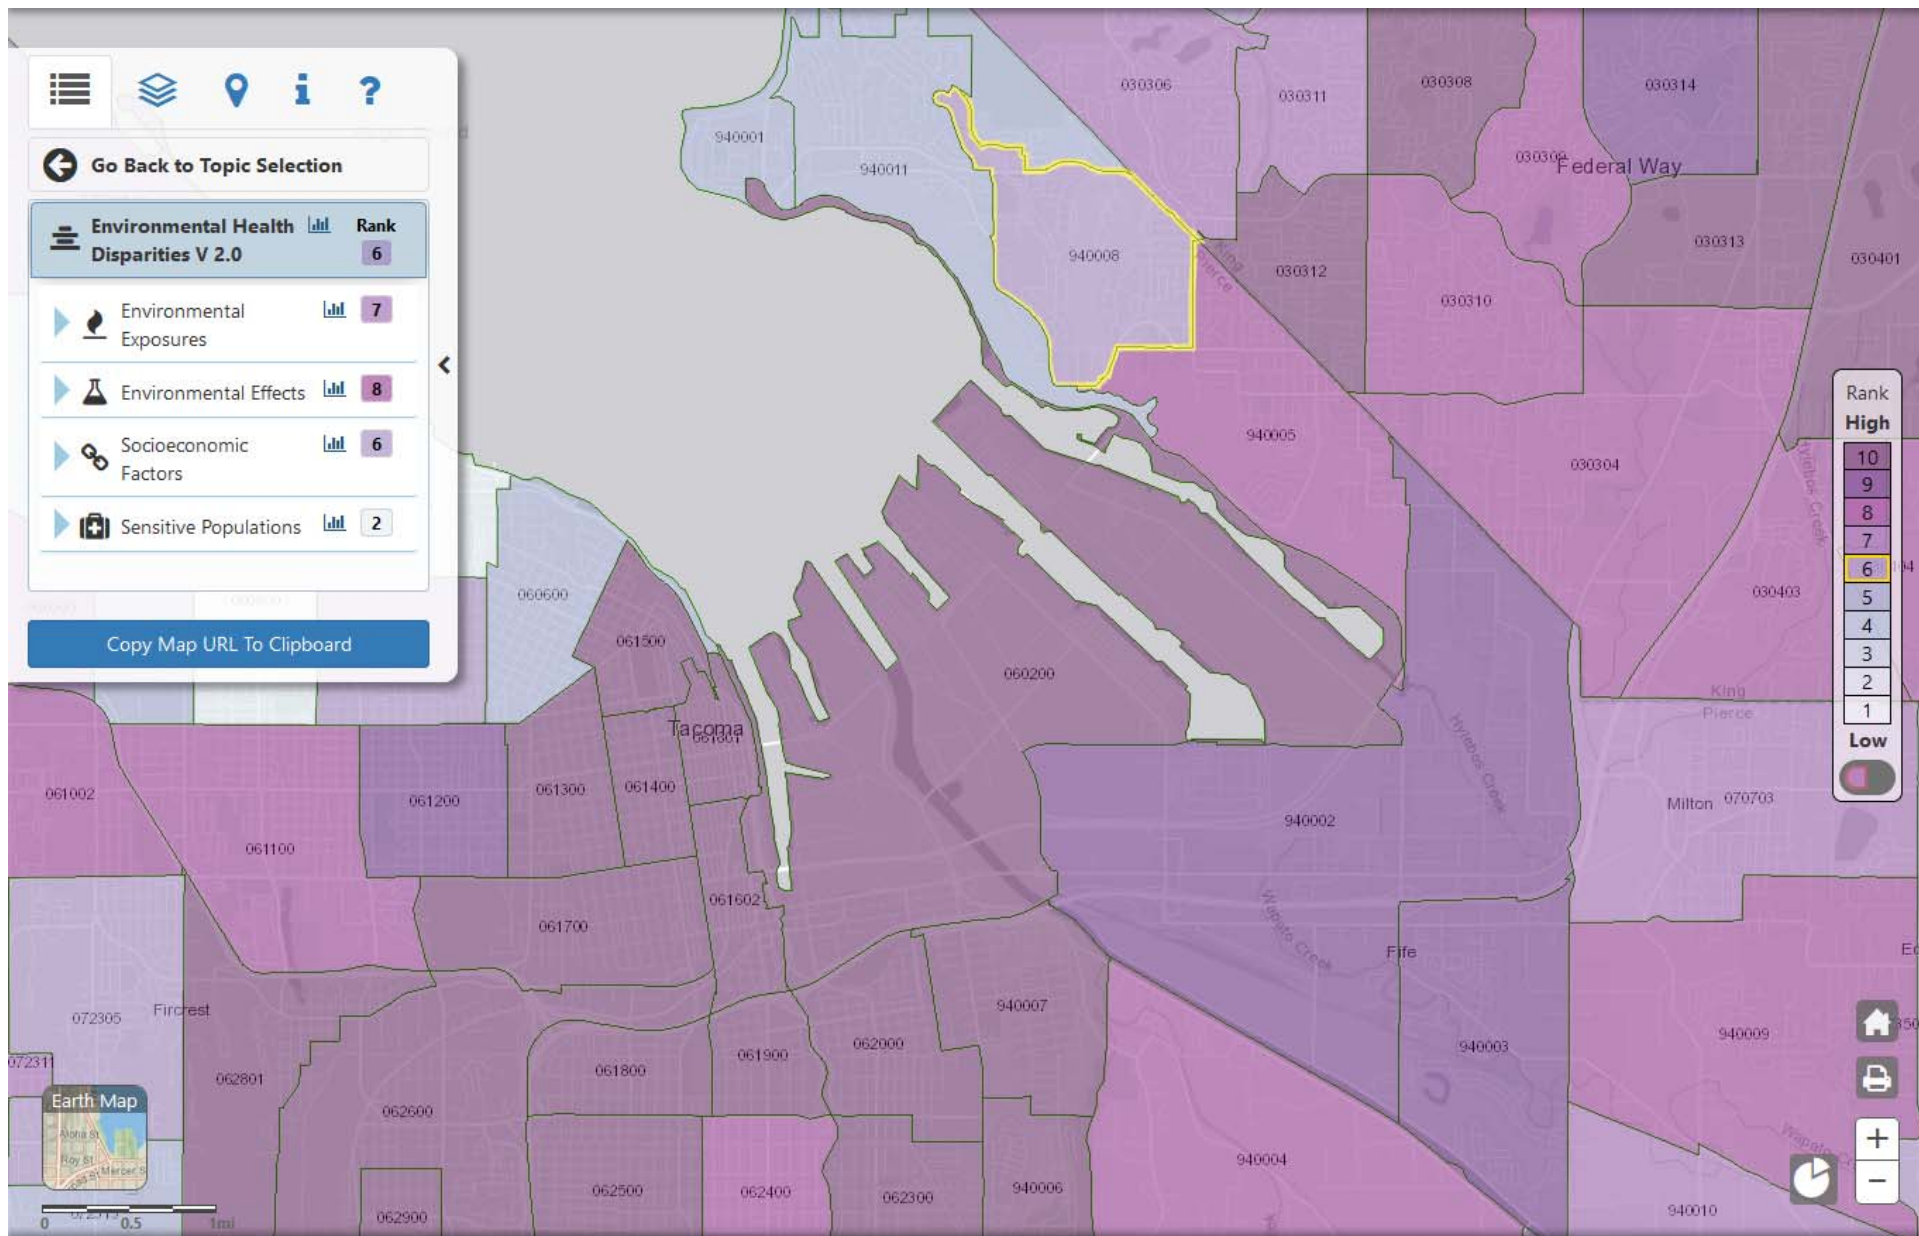

Washington Department of Health, Washington
Environmental Health Disparities Map Rankings for
communities adjacent to the Tacoma LNG Facility

Washington State Department of Health, Washington Environmental Health Disparities Map- Environmental Health Disparities at Area 060200, available at <https://fortress.wa.gov/doh/wtn/WTNIBL/Map/EHD> (last viewed Aug. 25, 2022)

Washington State Department of Health, Washington Environmental Health Disparities Map- Environmental Health Disparities at Area 940002, available at <https://fortress.wa.gov/doh/wtn/WTNIBL/Map/EHD> (last viewed Aug. 25, 2022)

Washington State Department of Health, Washington Environmental Health Disparities Map- Environmental Health Disparities at Area 940005, available at <https://fortress.wa.gov/doh/wtn/WTNIBL/Map/EHD> (last viewed Aug. 25, 2022)

Washington State Department of Health, Washington Environmental Health Disparities Map- Environmental Health Disparities at Area 940008, available at <https://fortress.wa.gov/doh/wtn/WTNIBL/Map/EHD> (last viewed Aug. 25, 2022)