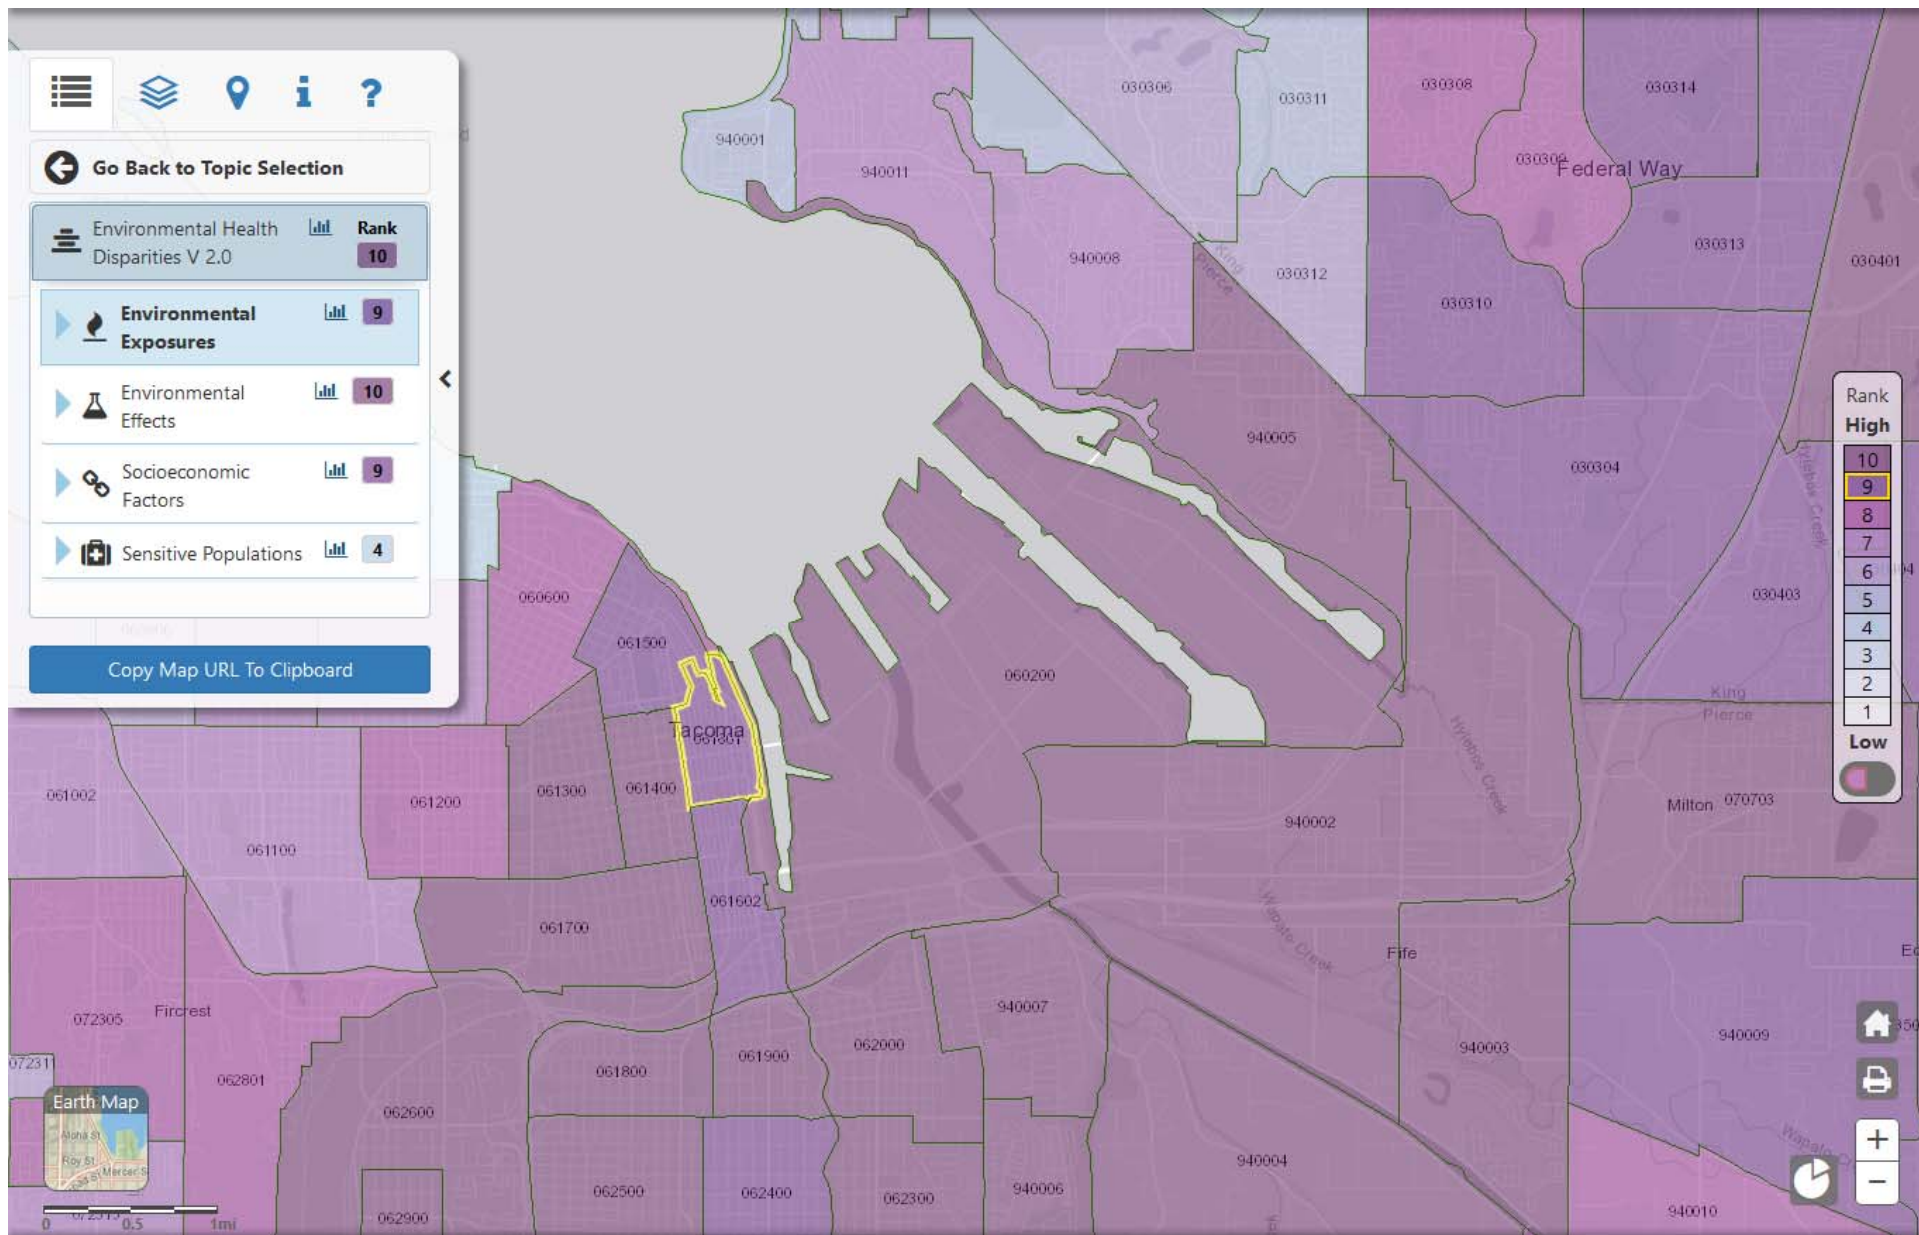

Washington State Department of Health, Washington Environmental Health Disparities Map- Environmental Health Disparities at Area 061601, available at <https://fortress.wa.gov/doh/wtn/WTNIBL/Map/EHD> (last viewed Aug. 25, 2022)