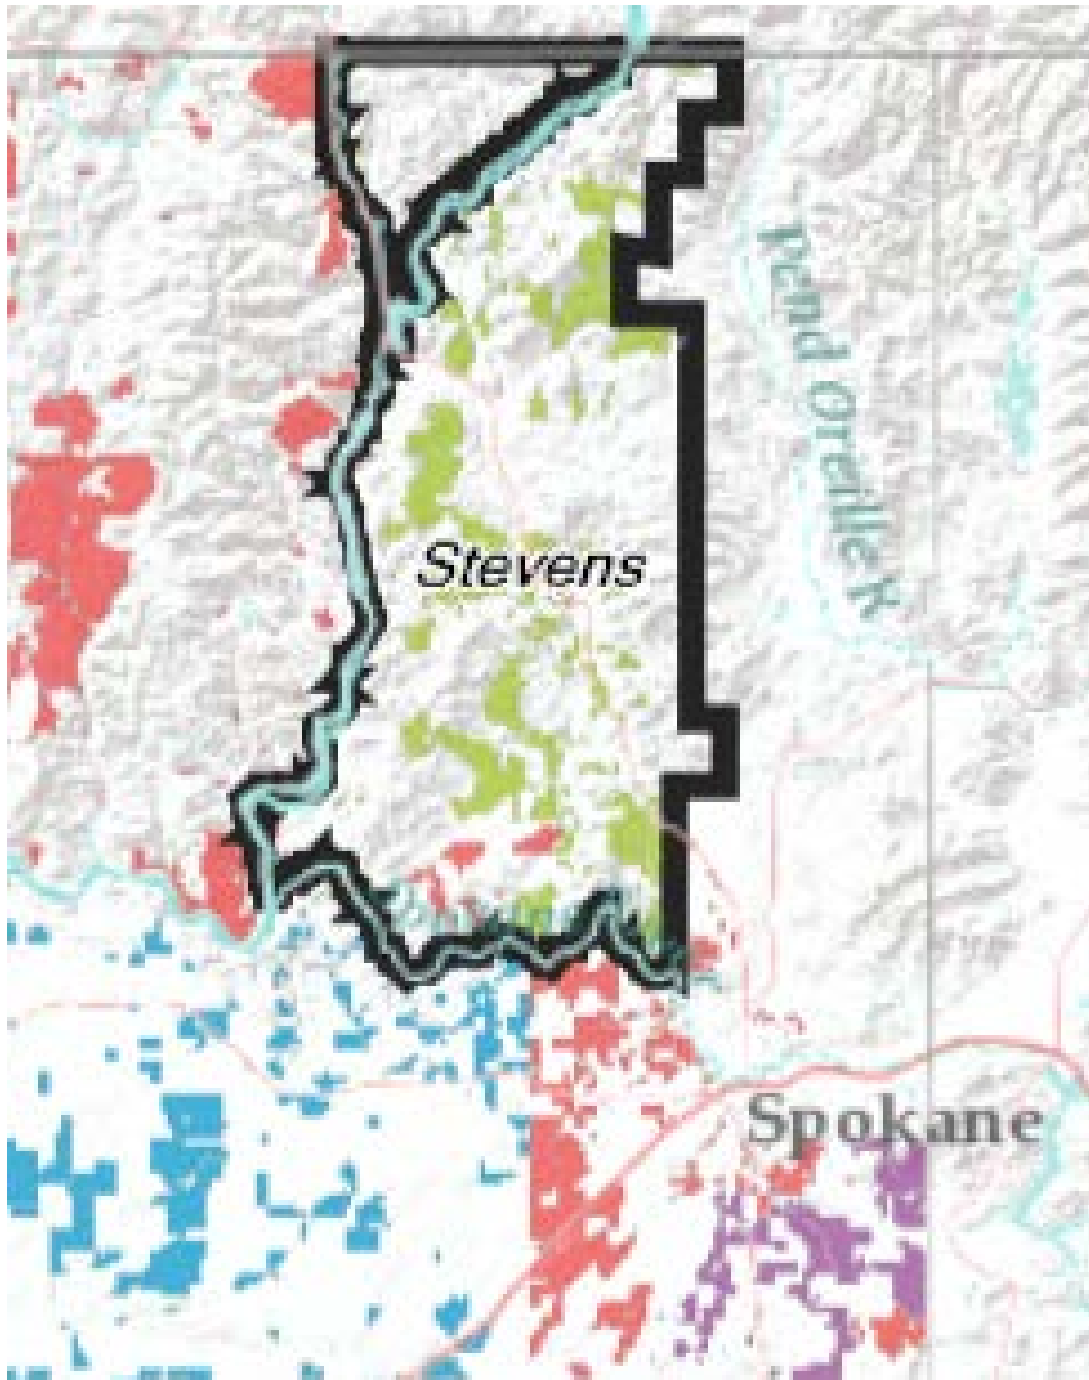

“Map of Declaration Networks Group (DNG) Proposed Service Area”

Green – Declaration’s census blocks required broadband deployment obligations. Pink – Viasat census blocks. Light Blue – LocalTel census blocks. Purple – Intermax census blocks.