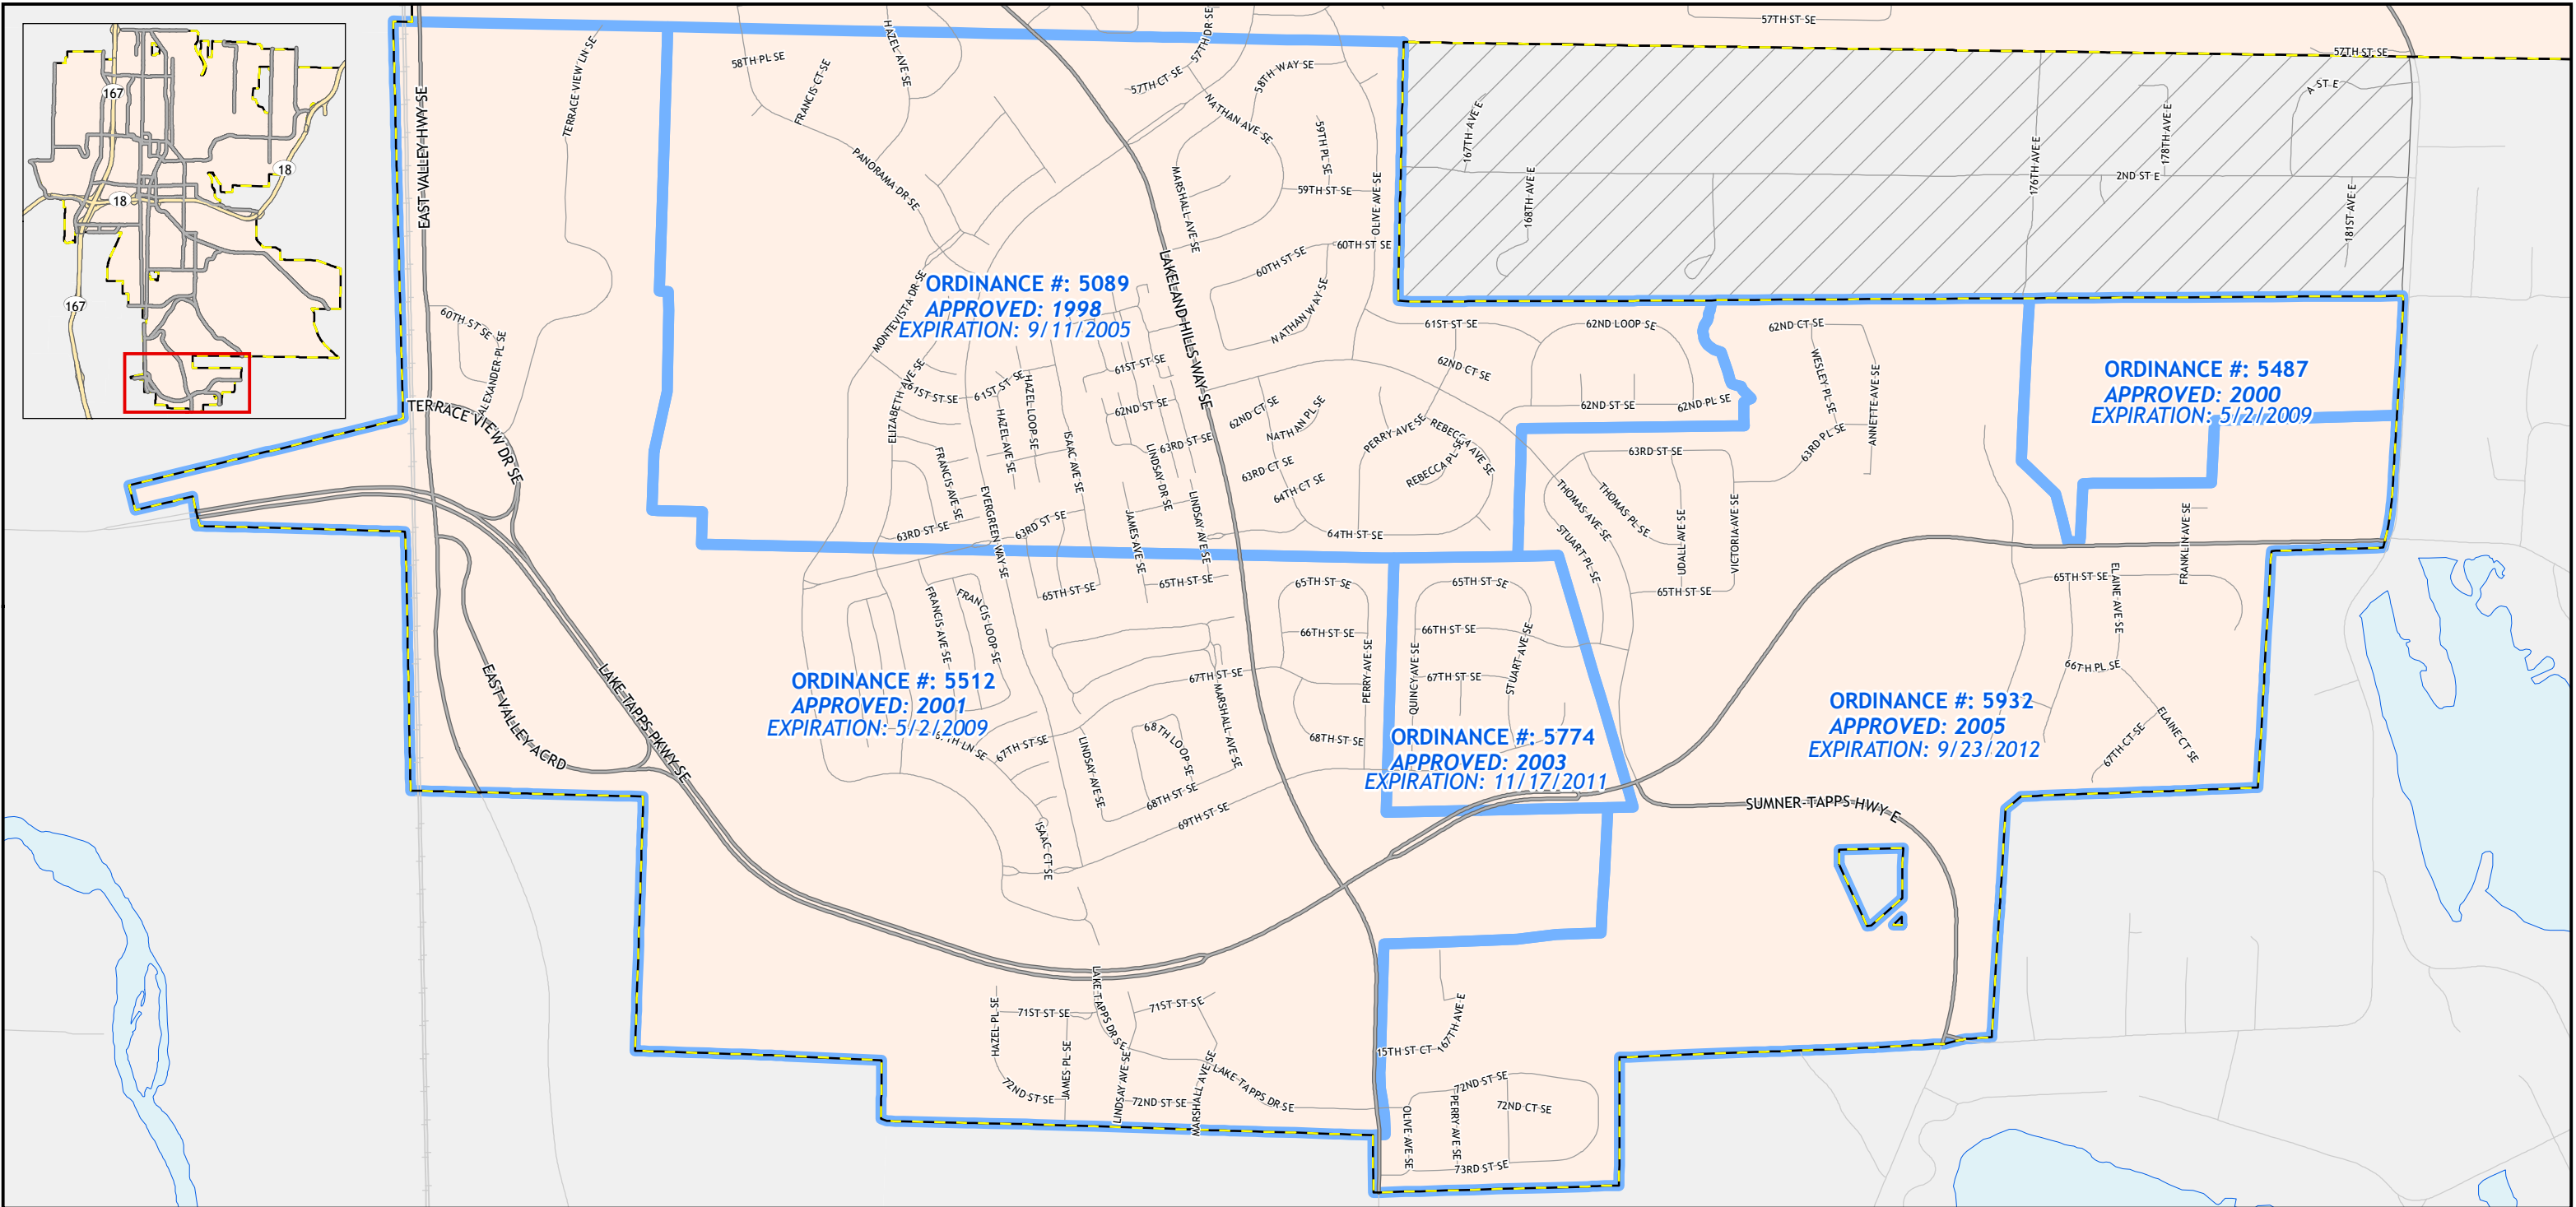

# City of Auburn Annexations in Pierce County

-  Annexation History
-  Auburn City Limits
-  Potential Annexation Areas
-  Water Features

Printed On : 01/07/11  
Map ID: 3259

Information shown is for general reference purposes only and does not necessarily represent exact geographic or cartographic data as mapped. The City of Auburn makes no warranty as to its accuracy.