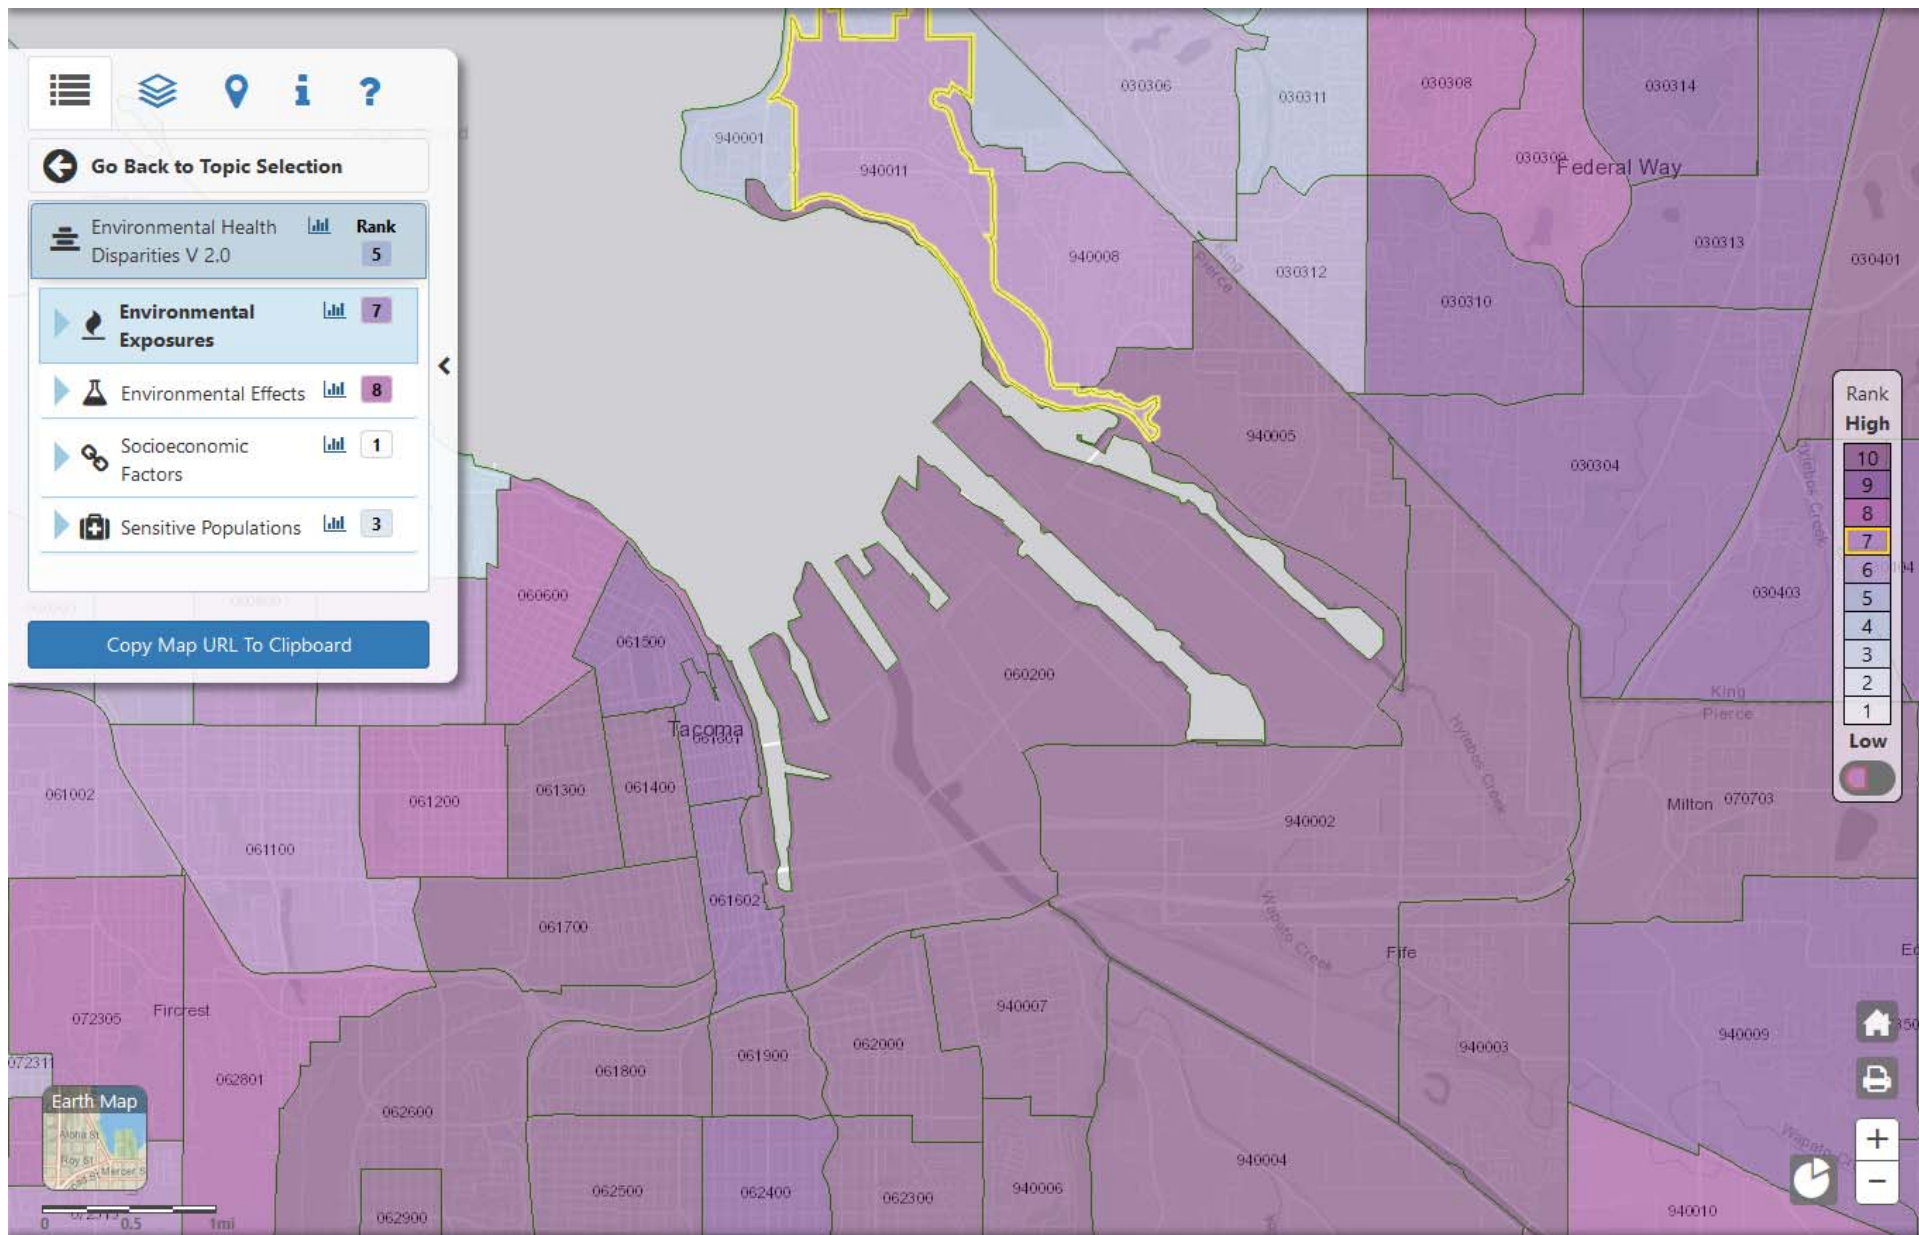

Washington Department of Health, Washington  
Environmental Health Disparities Map Rankings for  
communities adjacent to the Tacoma LNG Facility

Washington State Department of Health, Washington Environmental Health Disparities Map- Environmental Health Disparities at Area 060200, available at <https://fortress.wa.gov/doh/wtn/WTNIBL/Map/EHD> (last viewed Aug. 25, 2022)

Washington State Department of Health, Washington Environmental Health Disparities Map- Environmental Health Disparities at Area 940002, available at <https://fortress.wa.gov/doh/wtn/WTNIBL/Map/EHD> (last viewed Aug. 25, 2022)

Washington State Department of Health, Washington Environmental Health Disparities Map- Environmental Health Disparities at Area 940005, available at <https://fortress.wa.gov/doh/wtn/WTNIBL/Map/EHD> (last viewed Aug. 25, 2022)

Washington State Department of Health, Washington Environmental Health Disparities Map- Environmental Health Disparities at Area 940008, available at <https://fortress.wa.gov/doh/wtn/WTNIBL/Map/EHD> (last viewed Aug. 25, 2022)