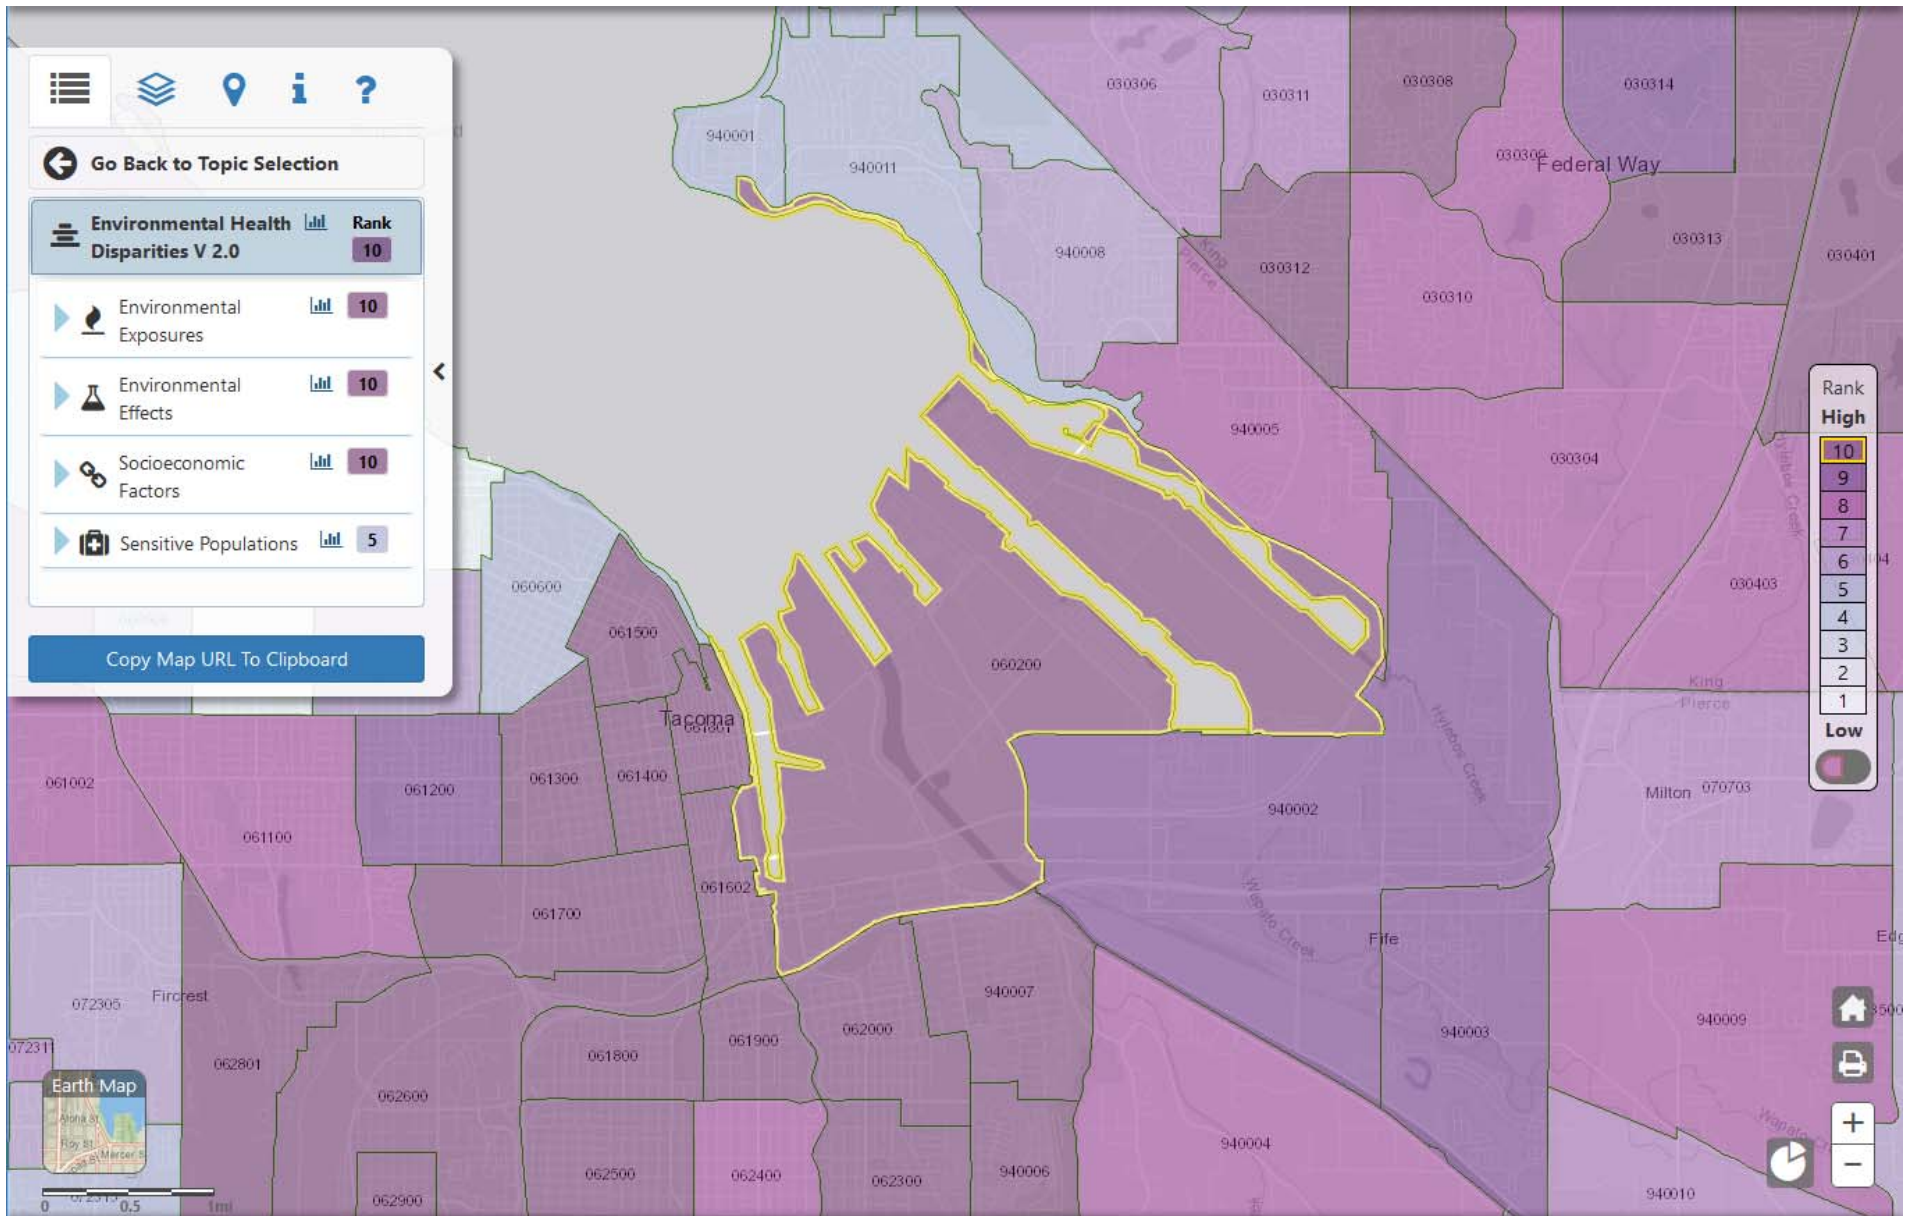

Washington Department of Health, Washington  
Environmental Health Disparities Map Rankings for  
communities adjacent to the Tacoma LNG Facility

Washington State Department of Health, Washington Environmental Health Disparities Map- Environmental Health Disparities at Area 060200, available at <https://fortress.wa.gov/doh/wtn/WTNIBL/Map/EHD> (last viewed Aug. 25, 2022)

Washington State Department of Health, Washington Environmental Health Disparities Map- Environmental Health Disparities at Area 940002, available at <https://fortress.wa.gov/doh/wtn/WTNIBL/Map/EHD> (last viewed Aug. 25, 2022)

Washington State Department of Health, Washington Environmental Health Disparities Map- Environmental Health Disparities at Area 940005, available at <https://fortress.wa.gov/doh/wtn/WTNIBL/Map/EHD> (last viewed Aug. 25, 2022)

Washington State Department of Health, Washington Environmental Health Disparities Map- Environmental Health Disparities at Area 940008, available at <https://fortress.wa.gov/doh/wtn/WTNIBL/Map/EHD> (last viewed Aug. 25, 2022)