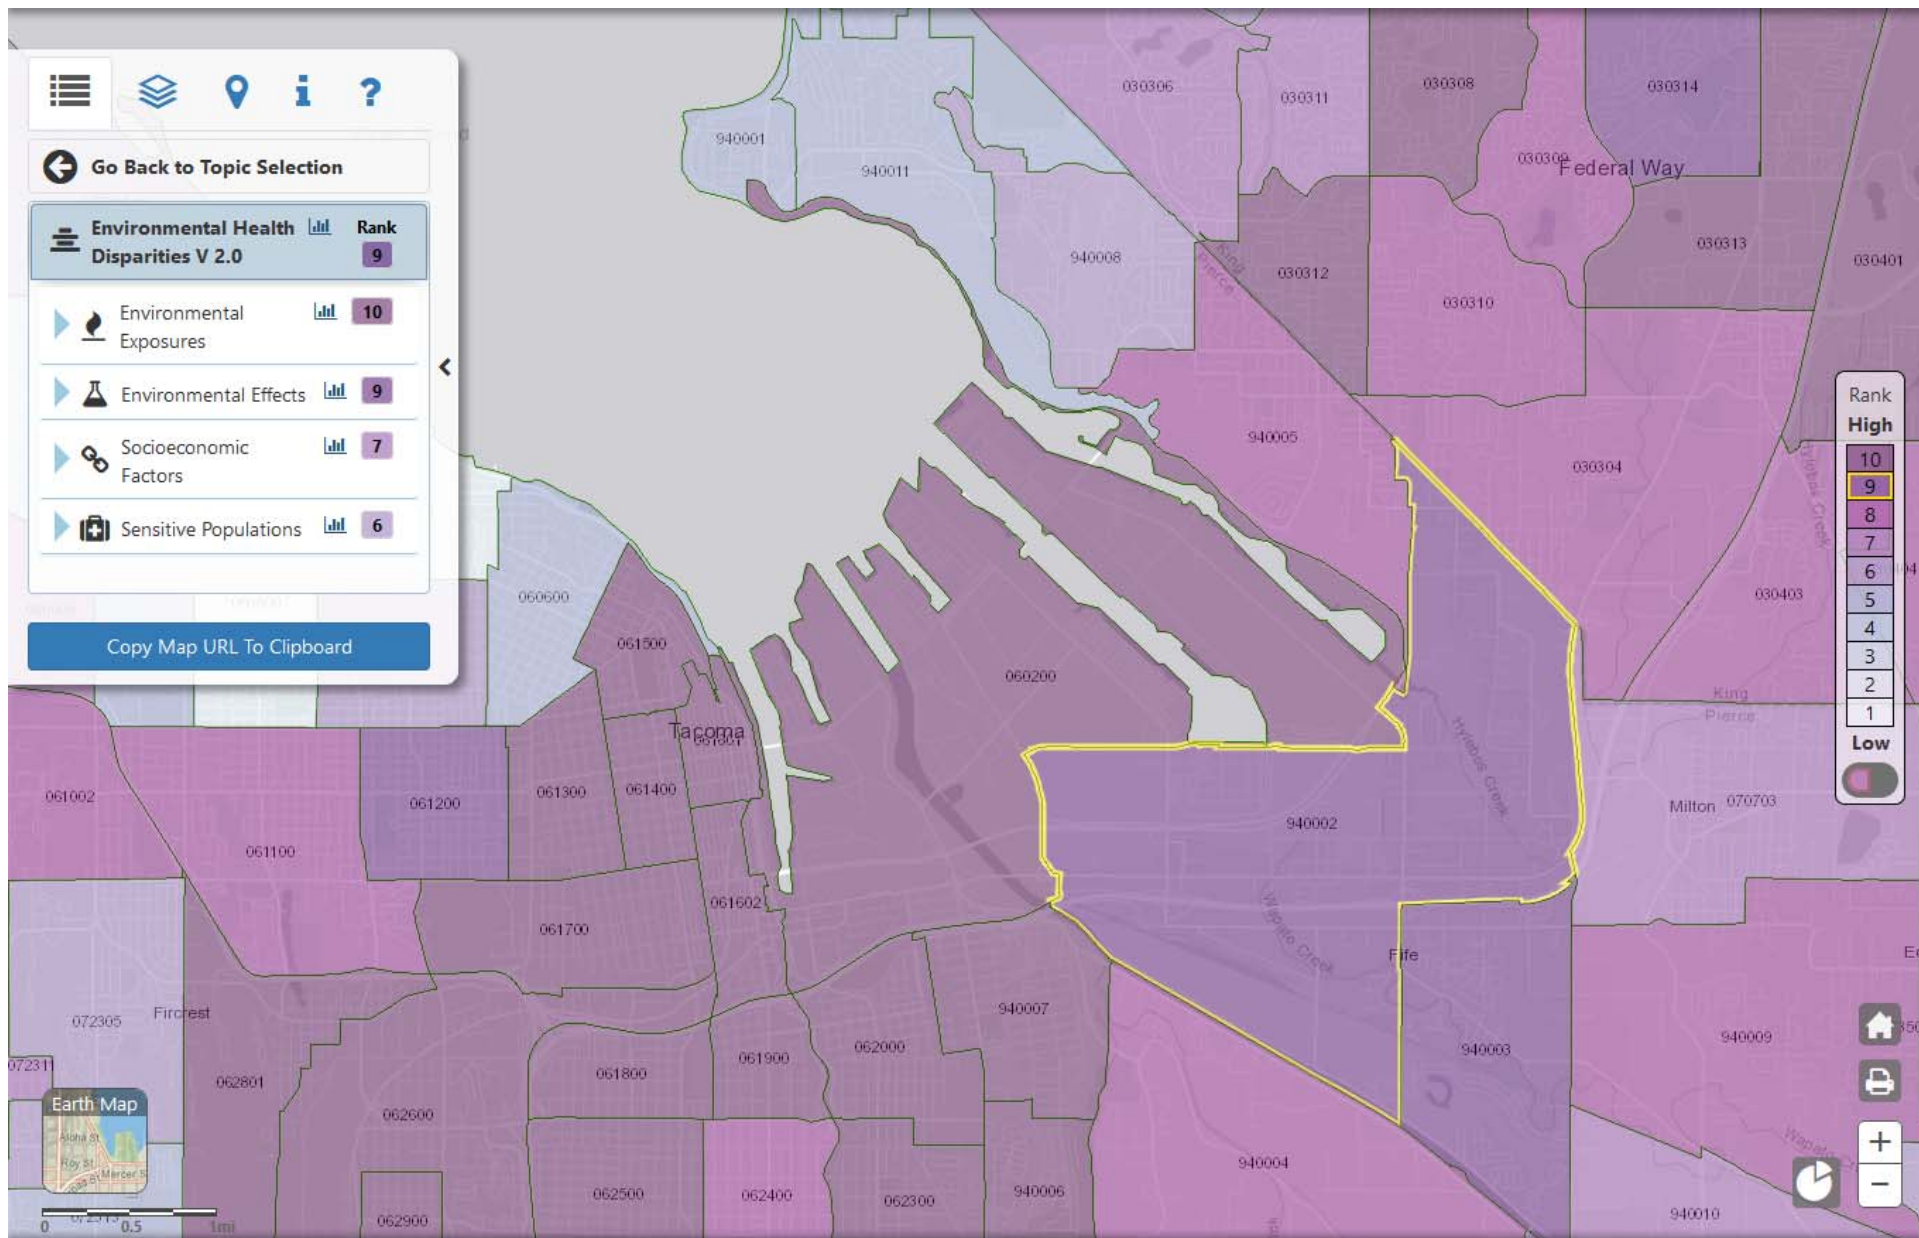

Washington Department of Health, Washington  
Environmental Health Disparities Map Rankings for  
communities adjacent to the Tacoma LNG Facility

Washington State Department of Health, Washington Environmental Health Disparities Map- Environmental Health Disparities at Area 060200, available at <https://fortress.wa.gov/doh/wtn/WTNIBL/Map/EHD> (last viewed Aug. 25, 2022)

Washington State Department of Health, Washington Environmental Health Disparities Map- Environmental Health Disparities at Area 940002, available at <https://fortress.wa.gov/doh/wtn/WTNIBL/Map/EHD> (last viewed Aug. 25, 2022)

Washington State Department of Health, Washington Environmental Health Disparities Map- Environmental Health Disparities at Area 940005, available at <https://fortress.wa.gov/doh/wtn/WTNIBL/Map/EHD> (last viewed Aug. 25, 2022)

Washington State Department of Health, Washington Environmental Health Disparities Map- Environmental Health Disparities at Area 940008, available at <https://fortress.wa.gov/doh/wtn/WTNIBL/Map/EHD> (last viewed Aug. 25, 2022)