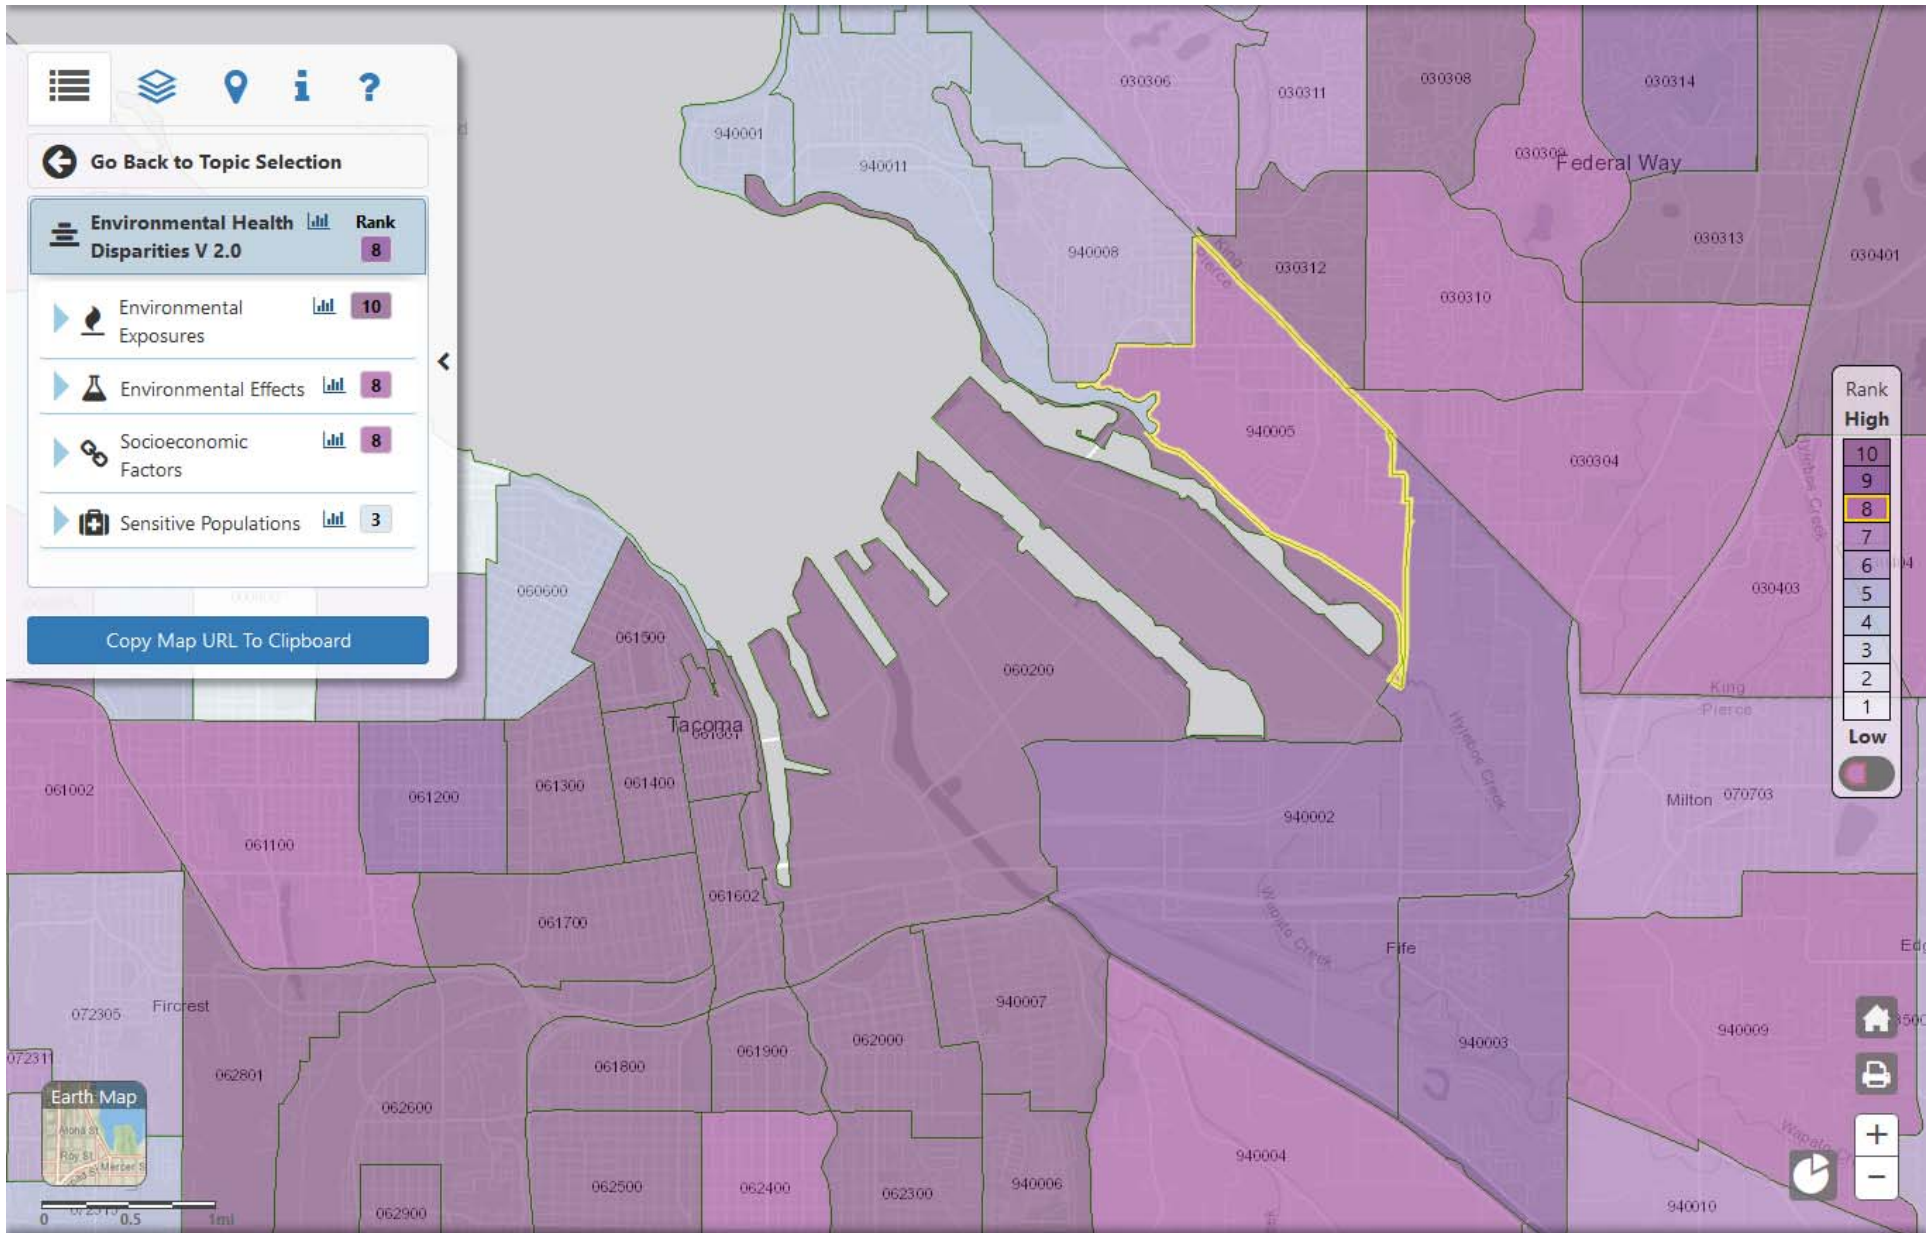

Washington Department of Health, Washington  
Environmental Health Disparities Map Rankings for  
communities adjacent to the Tacoma LNG Facility

Washington State Department of Health, Washington Environmental Health Disparities Map- Environmental Health Disparities at Area 060200, available at <https://fortress.wa.gov/doh/wtn/WTNIBL/Map/EHD> (last viewed Aug. 25, 2022)

Washington State Department of Health, Washington Environmental Health Disparities Map- Environmental Health Disparities at Area 940002, available at <https://fortress.wa.gov/doh/wtn/WTNIBL/Map/EHD> (last viewed Aug. 25, 2022)

Washington State Department of Health, Washington Environmental Health Disparities Map- Environmental Health Disparities at Area 940005, available at <https://fortress.wa.gov/doh/wtn/WTNIBL/Map/EHD> (last viewed Aug. 25, 2022)

Washington State Department of Health, Washington Environmental Health Disparities Map- Environmental Health Disparities at Area 940008, available at <https://fortress.wa.gov/doh/wtn/WTNIBL/Map/EHD> (last viewed Aug. 25, 2022)