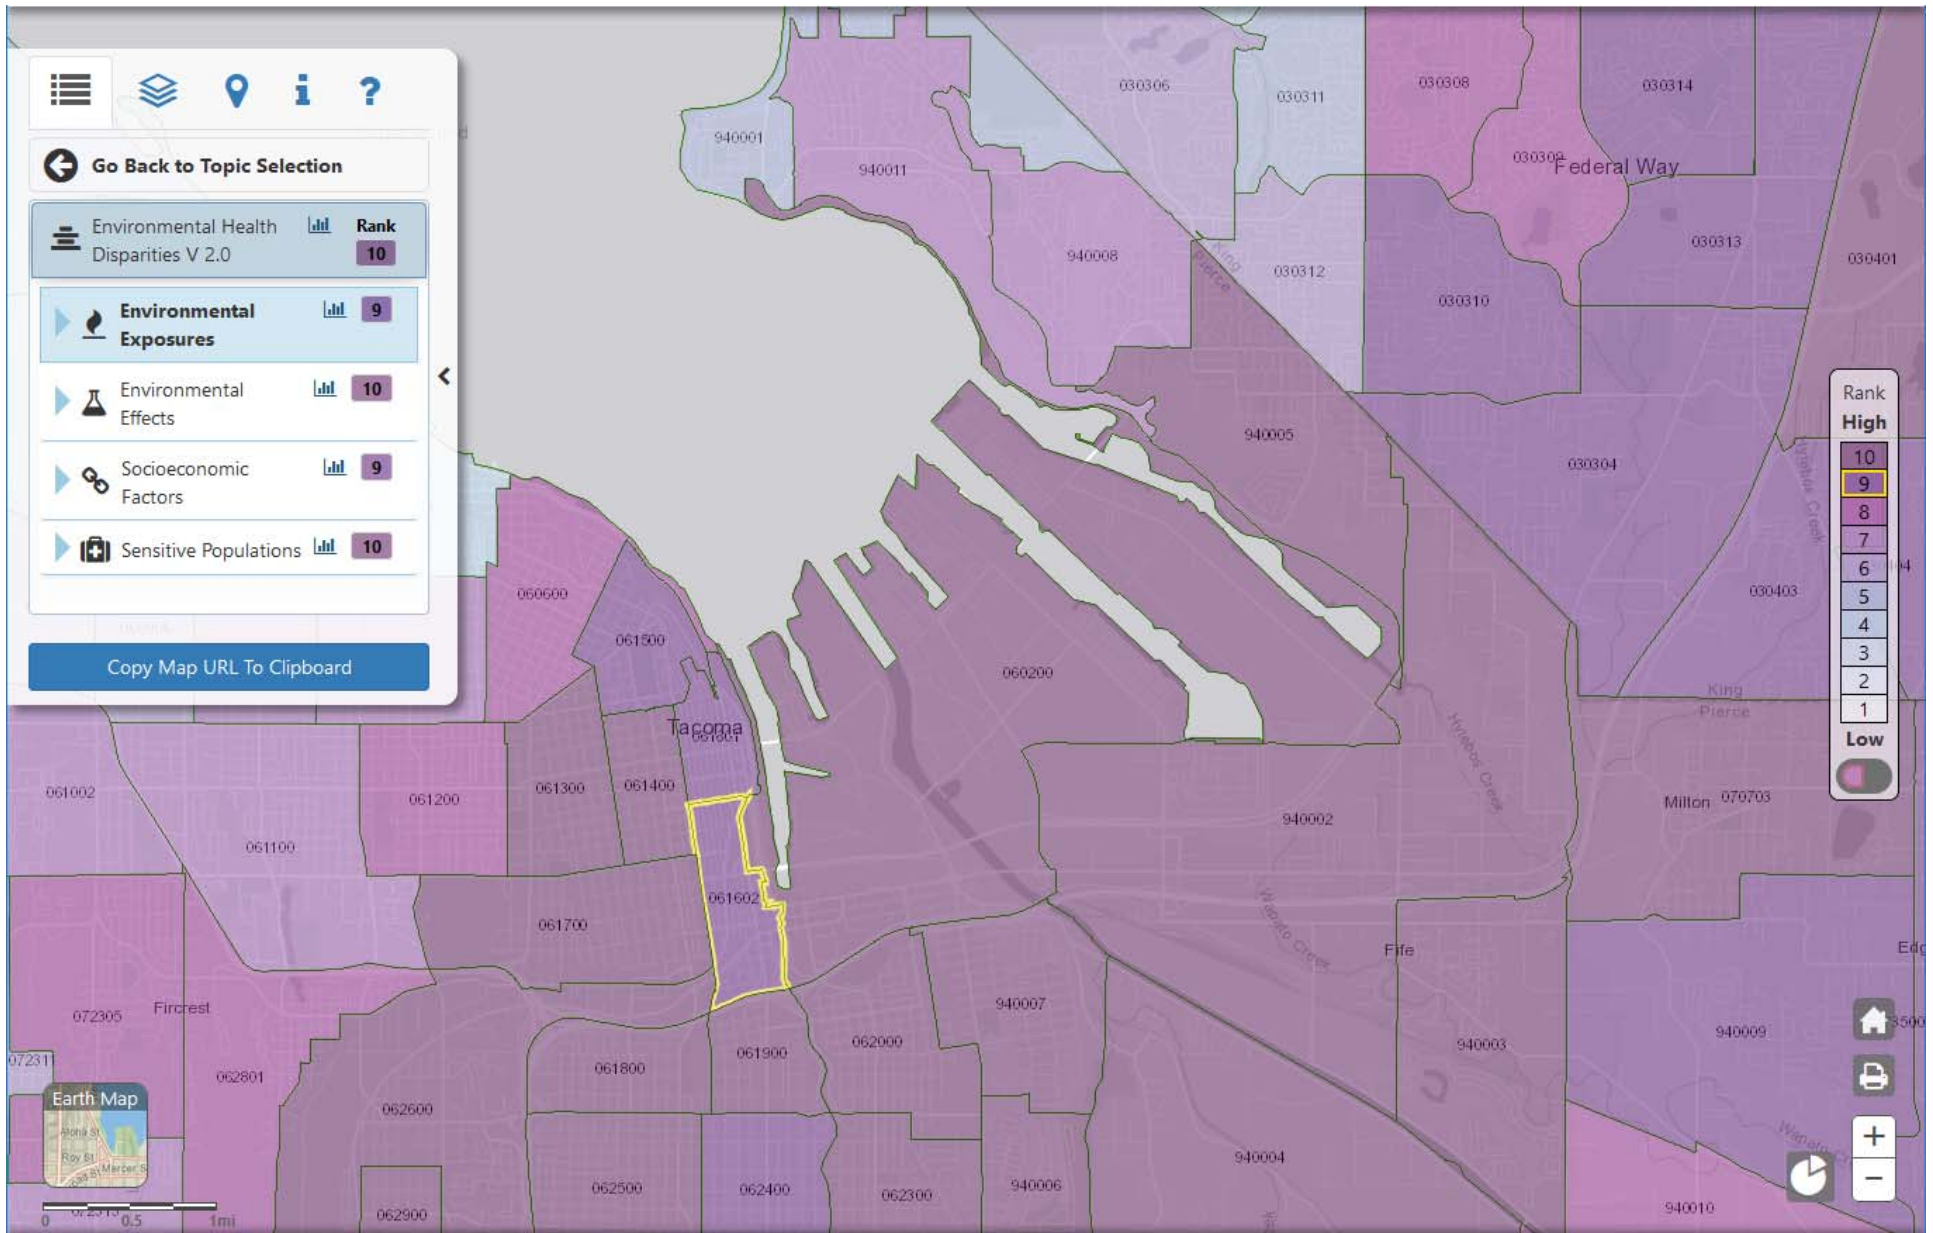

Washington State Department of Health, Washington Environmental Health Disparities Map- Environmental Health Disparities at Area 061602, available at <https://fortress.wa.gov/doh/wtn/WTNIBL/Map/EHD> (last viewed Aug. 25, 2022)