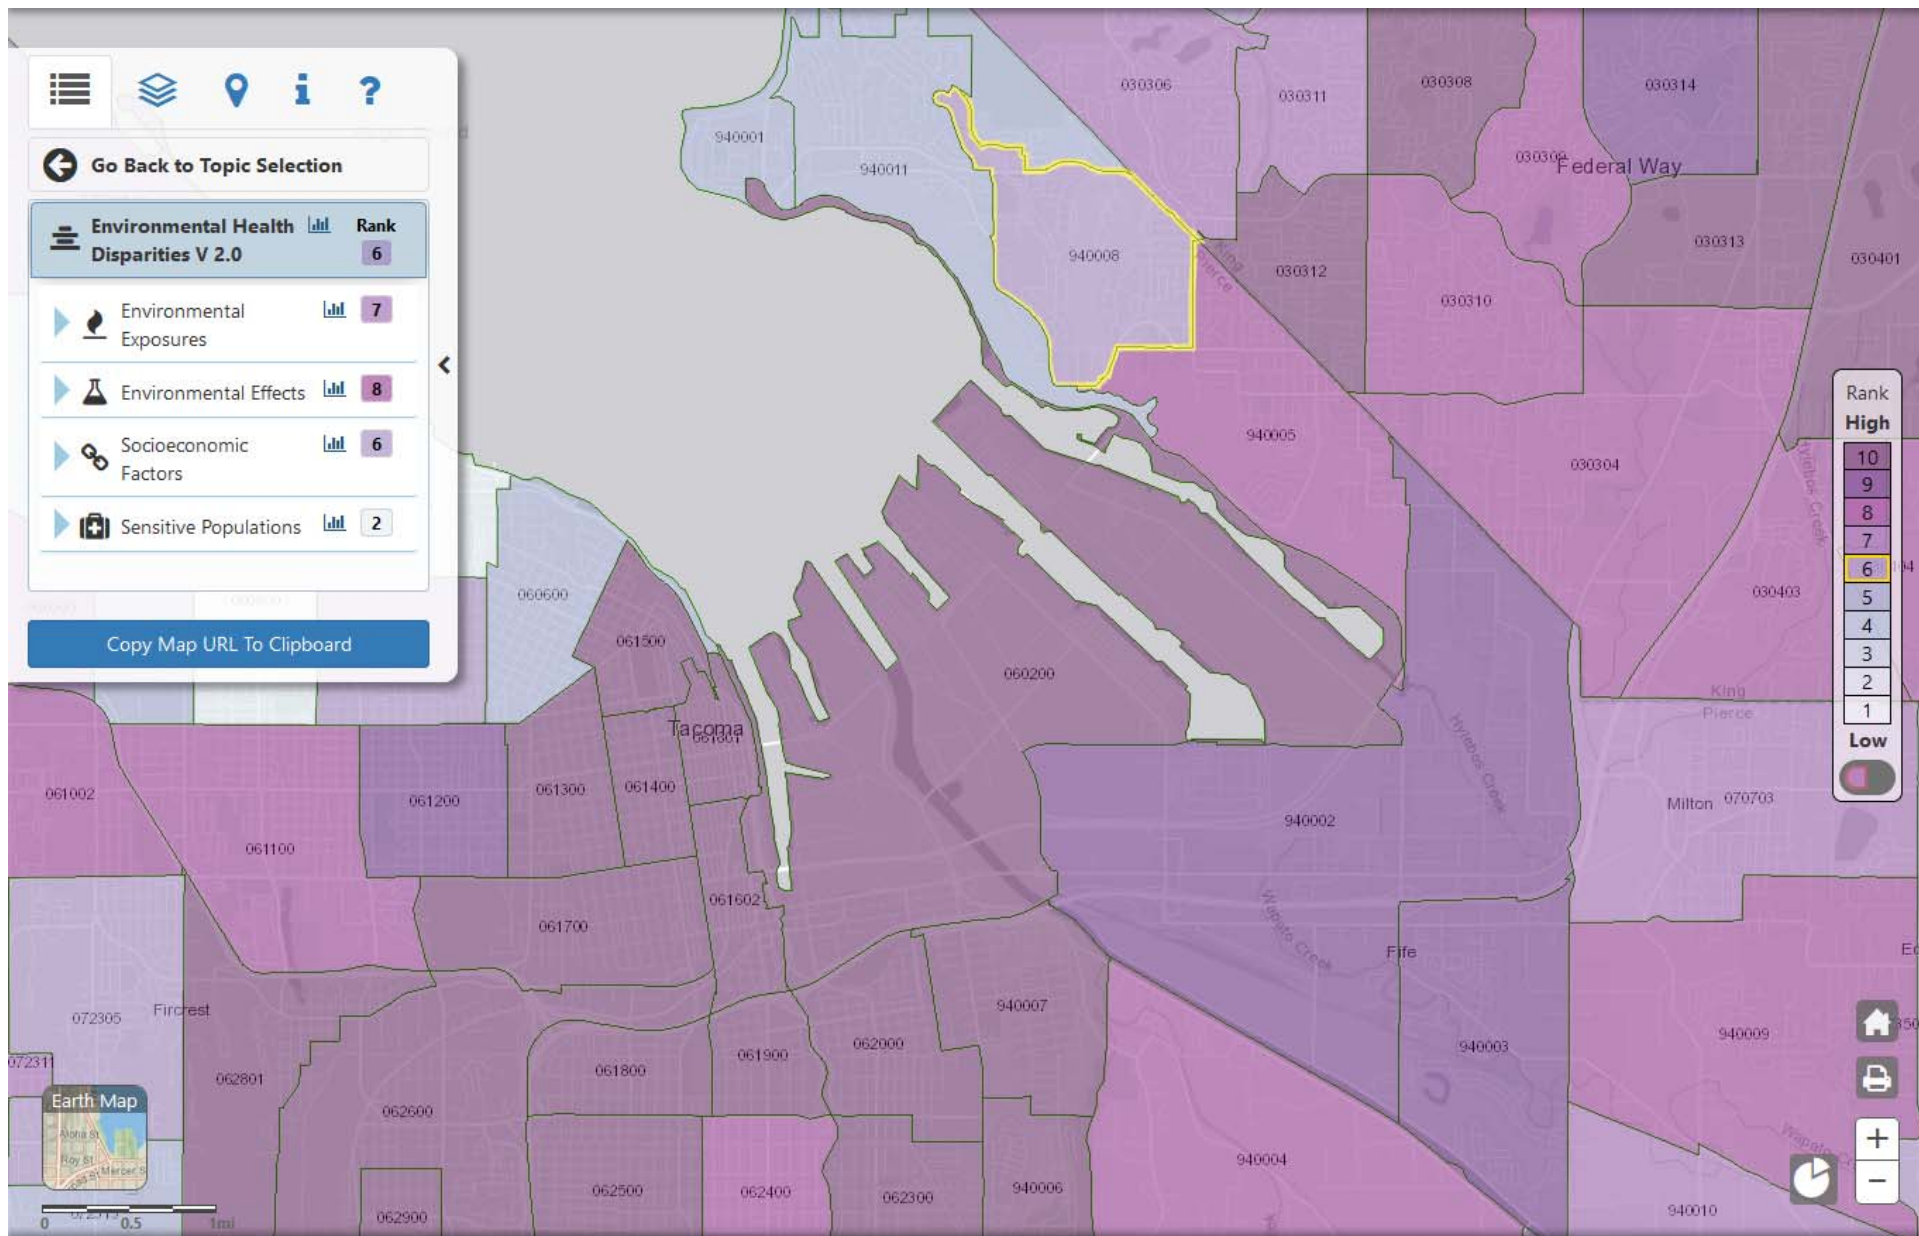

Washington Department of Health, Washington  
Environmental Health Disparities Map Rankings for  
communities adjacent to the Tacoma LNG Facility

Washington State Department of Health, Washington Environmental Health Disparities Map- Environmental Health Disparities at Area 060200, available at <https://fortress.wa.gov/doh/wtn/WTNIBL/Map/EHD> (last viewed Aug. 25, 2022)

Washington State Department of Health, Washington Environmental Health Disparities Map- Environmental Health Disparities at Area 940002, available at <https://fortress.wa.gov/doh/wtn/WTNIBL/Map/EHD> (last viewed Aug. 25, 2022)

Washington State Department of Health, Washington Environmental Health Disparities Map- Environmental Health Disparities at Area 940005, available at <https://fortress.wa.gov/doh/wtn/WTNIBL/Map/EHD> (last viewed Aug. 25, 2022)

Washington State Department of Health, Washington Environmental Health Disparities Map- Environmental Health Disparities at Area 940008, available at <https://fortress.wa.gov/doh/wtn/WTNIBL/Map/EHD> (last viewed Aug. 25, 2022)