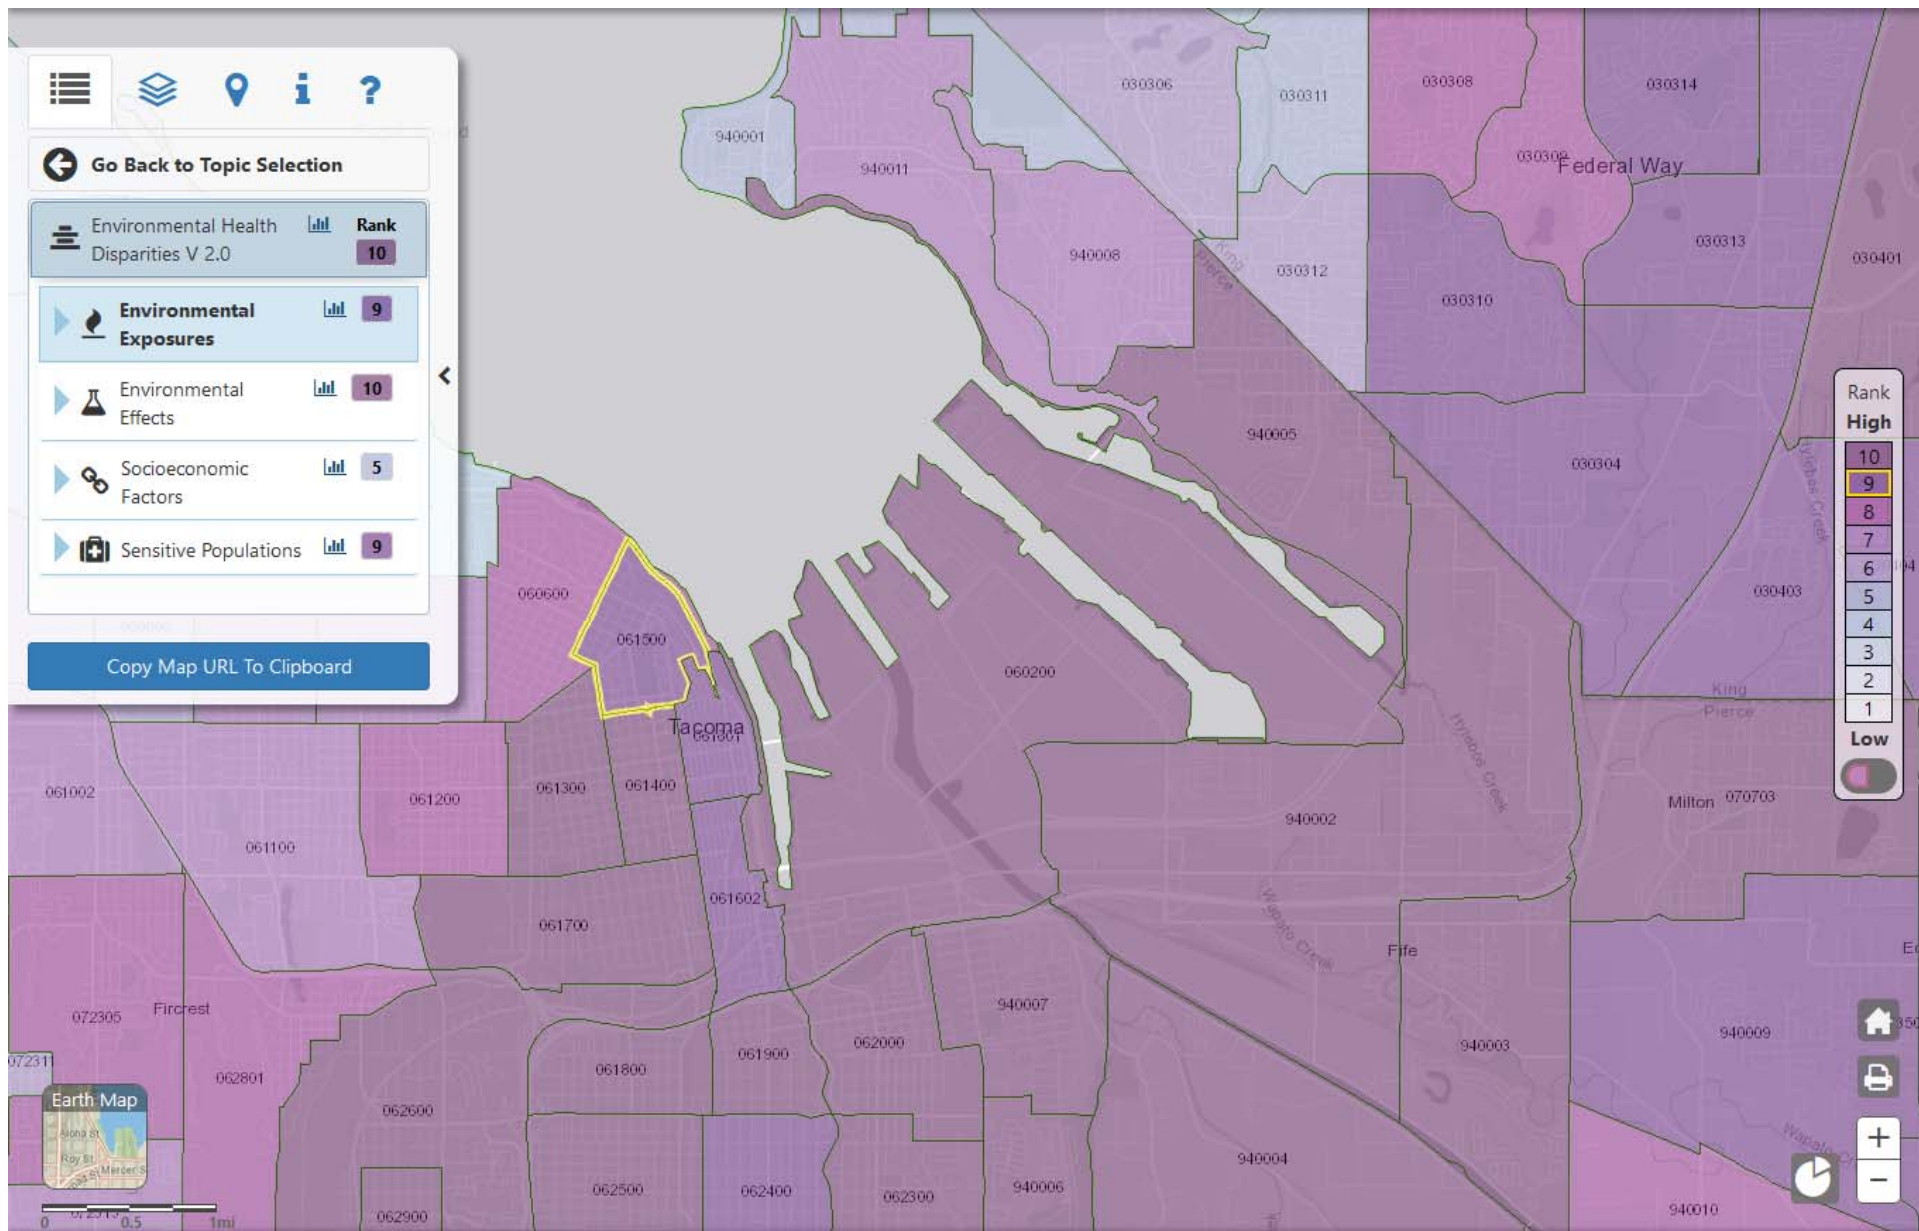

Washington State Department of Health, Washington Environmental Health Disparities Map- Environmental Health Disparities at Area 061500, available at <https://fortress.wa.gov/doh/wtn/WTNIBL/Map/EHD> (last viewed Aug. 25, 2022)