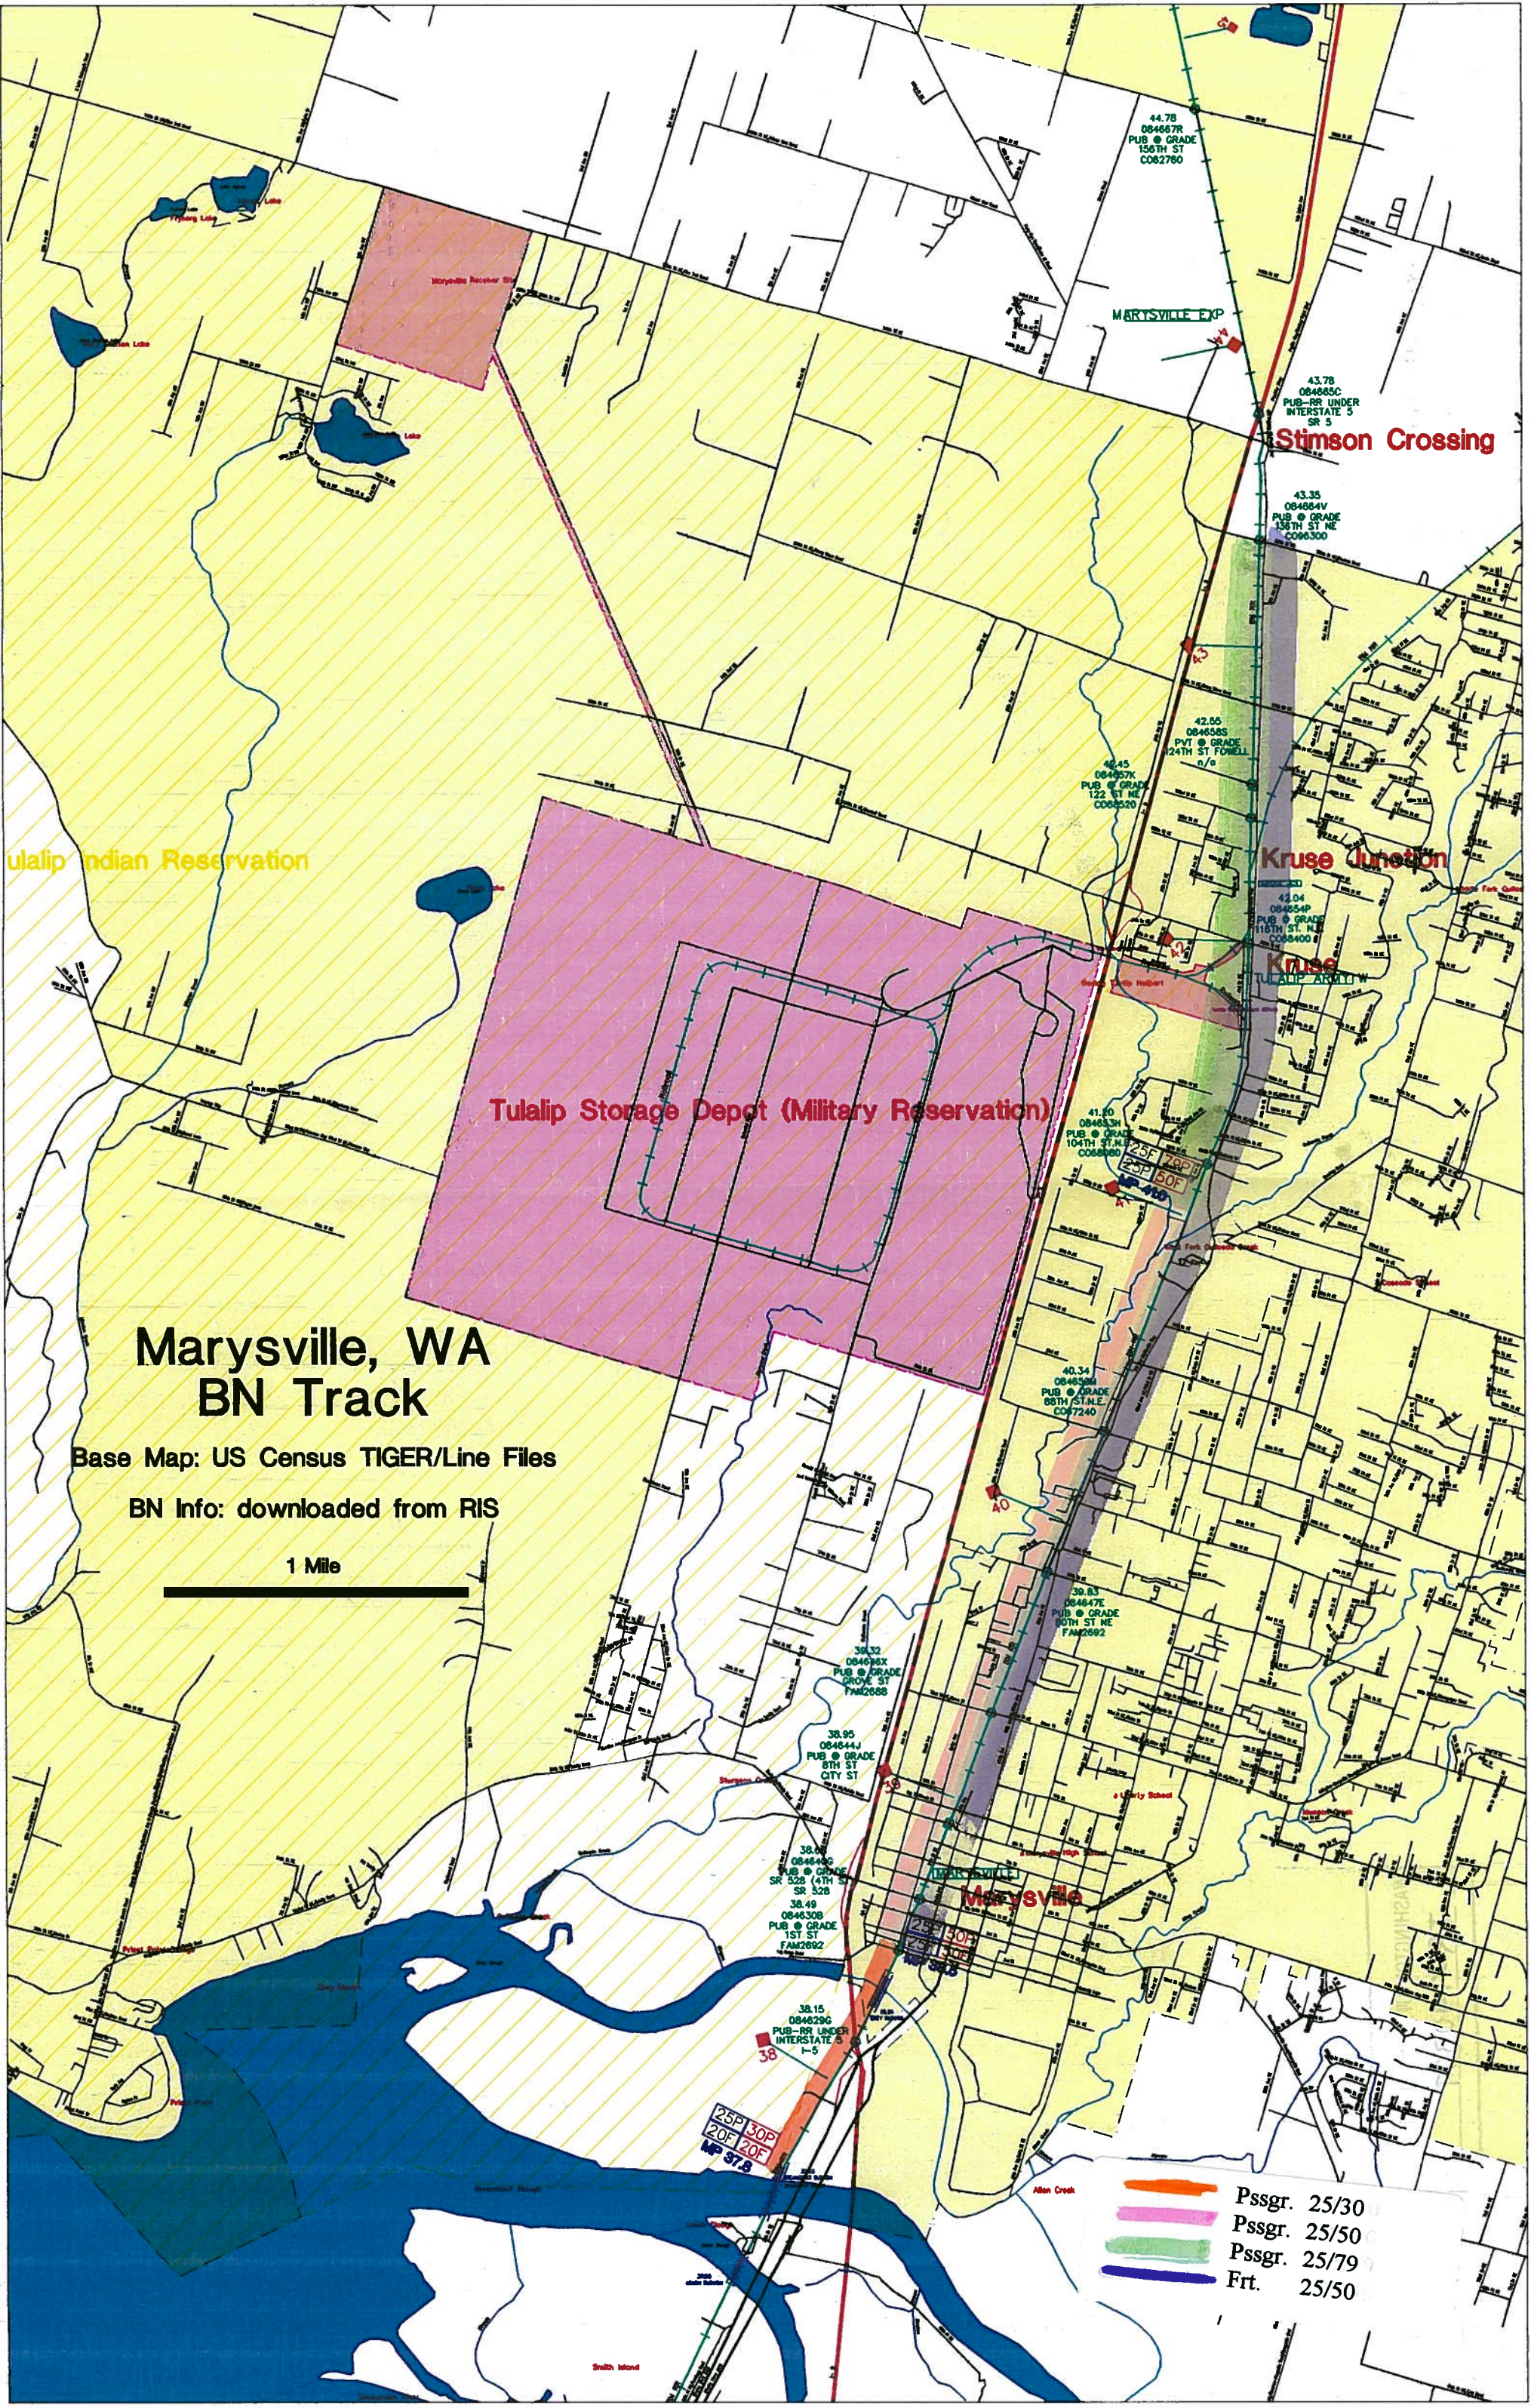

Marysville, WA BN Track

Base Map: US Census TIGER/Line Files

BN Info: downloaded from RIS

1 Mile

- Pssgr. 25/30
- Pssgr. 25/50
- Pssgr. 25/79
- Frt. 25/50