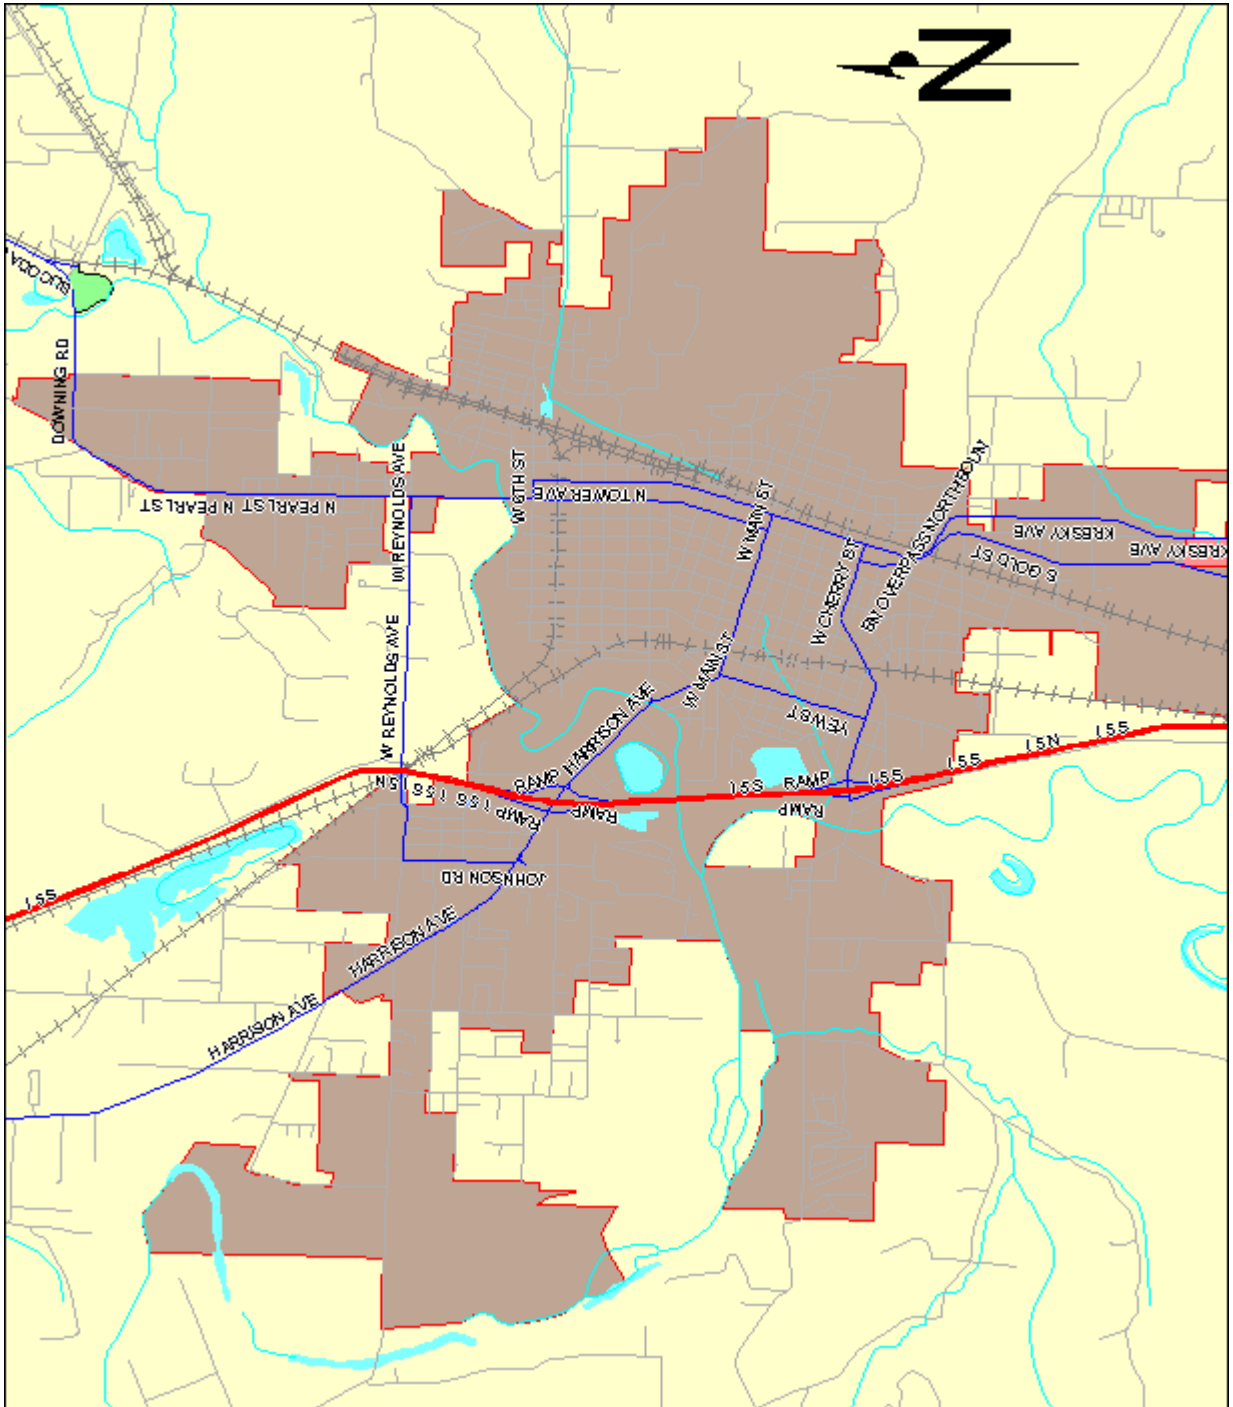

CITY MAP Centralia