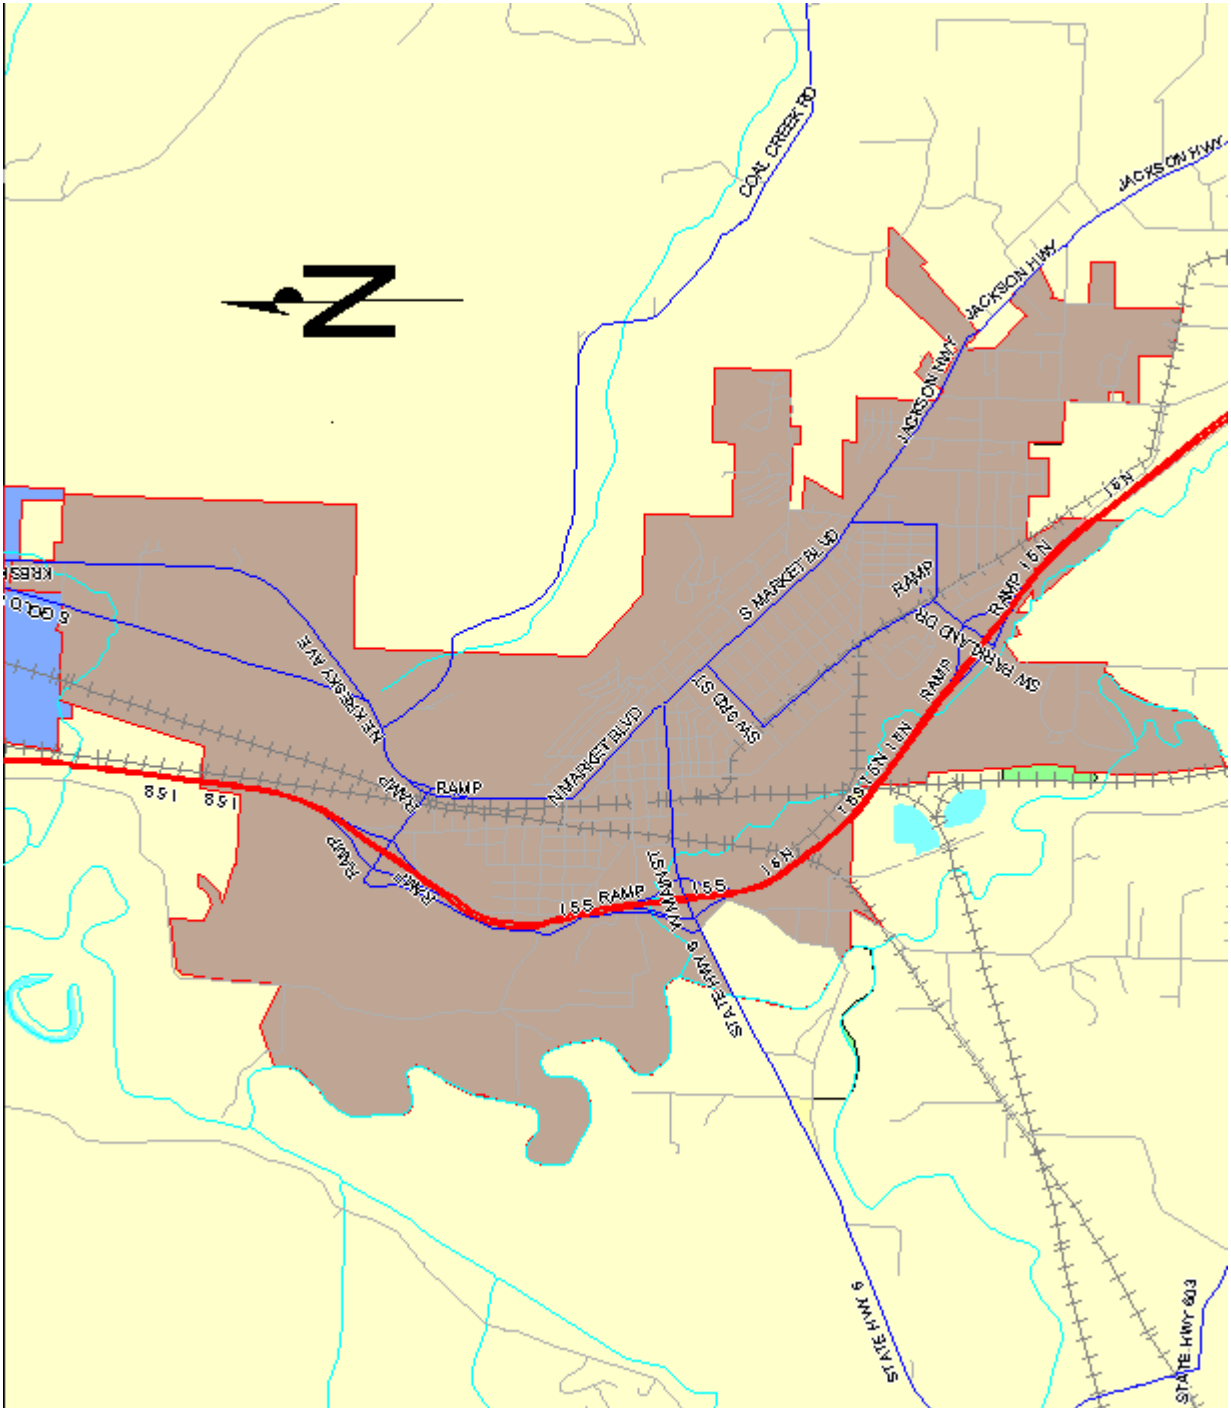

CITY MAP Chehalis